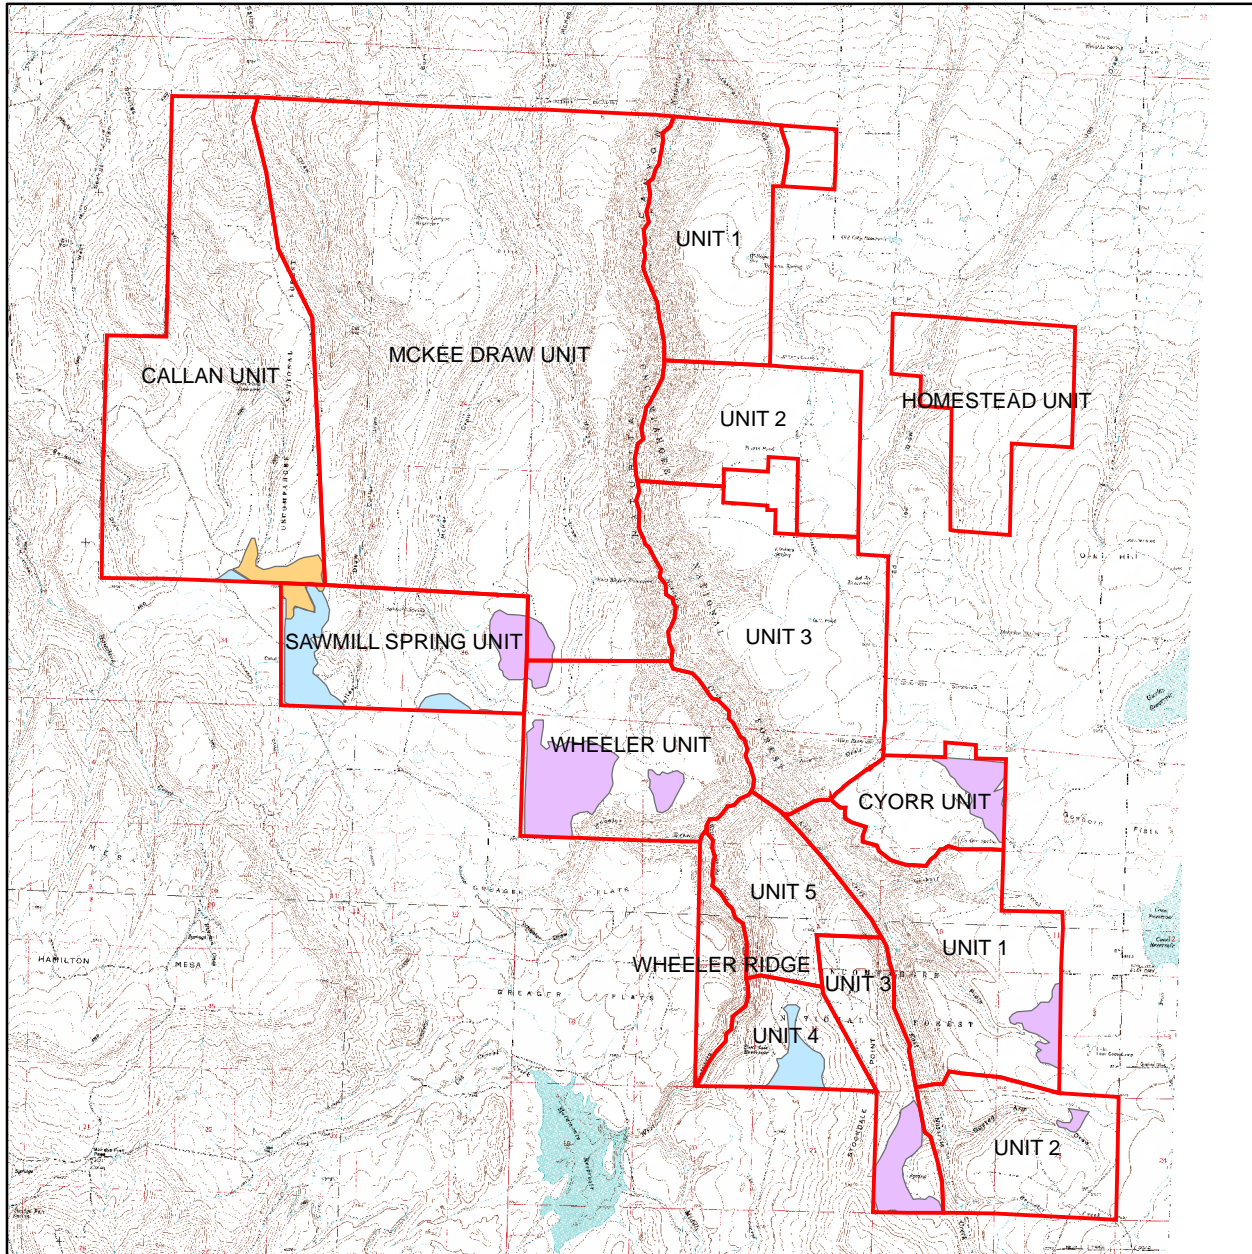

Gunnison Sage Grouse Habitat Condition

Legend

- Analysis Area
- **Gunnison Sage Grouse**
- Good Habitat Condition
- Poor Habitat Condition
- Burned Habitat

Created:
Feb. 13, 2007