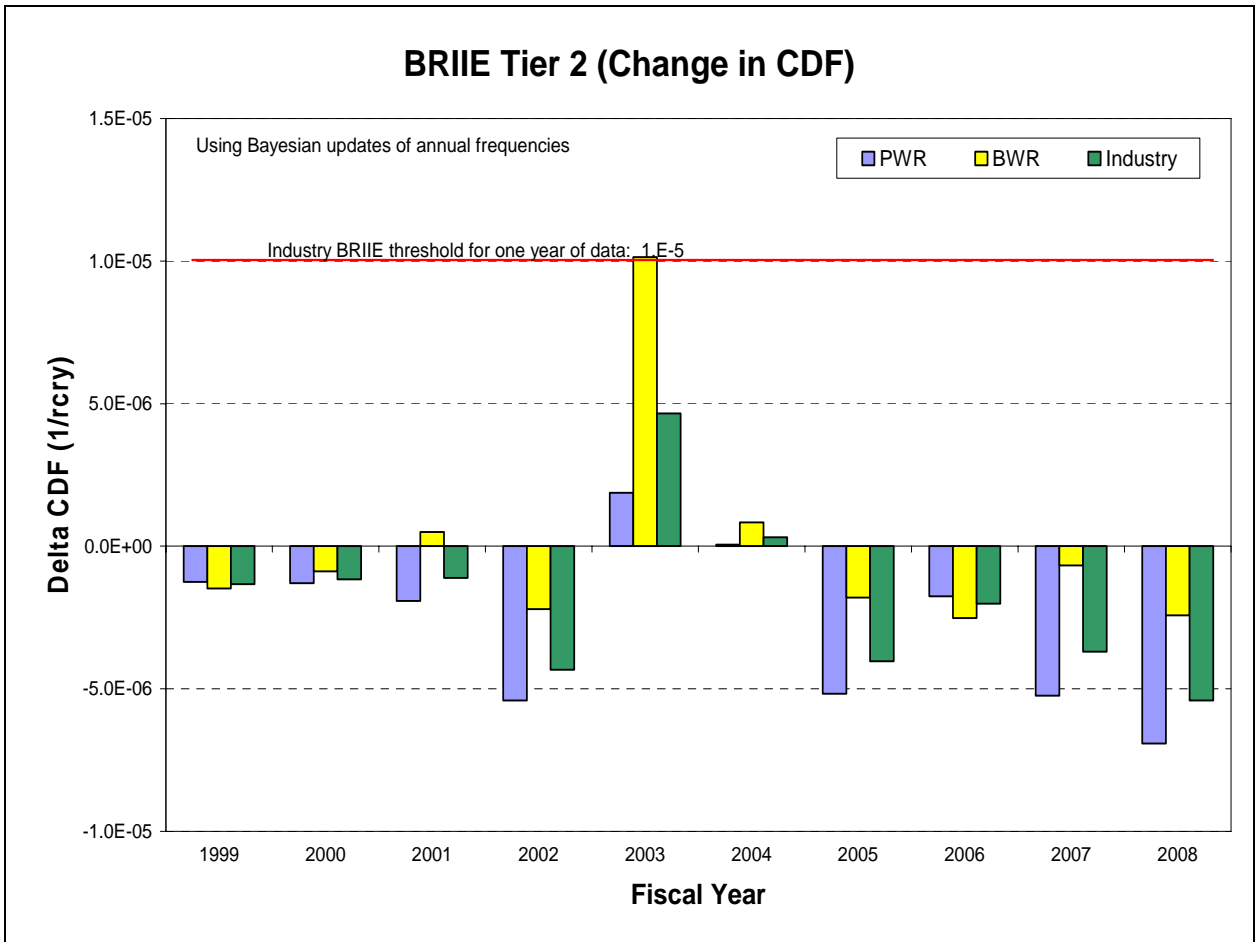

### BRIIE Tier 2 (Change in CDF)

BRIIE Tier 2 (Change in Core Damage Frequency)