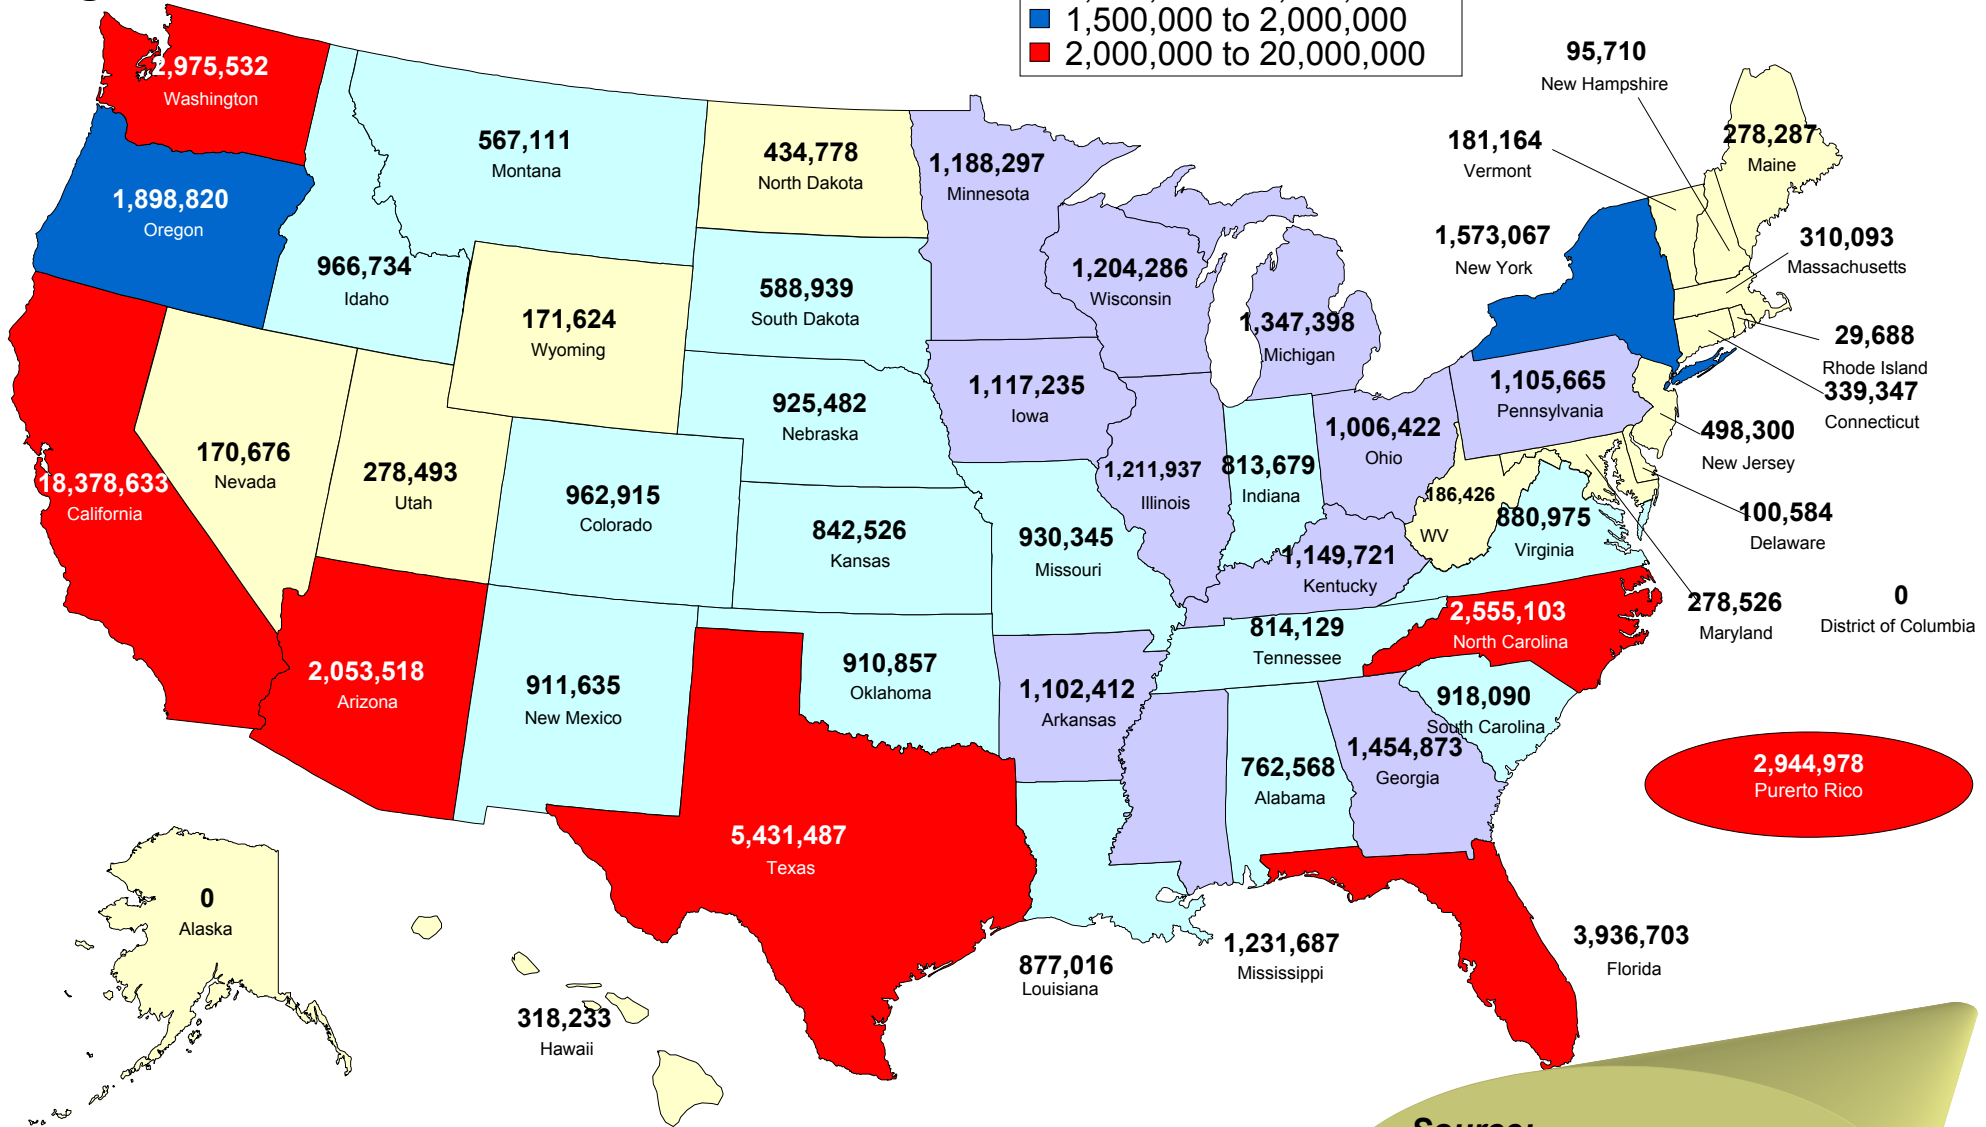

National Farmworker Jobs Program Program Year 2005 Allocations to States

Source:
April 27, 2005
FEDERAL REGISTER