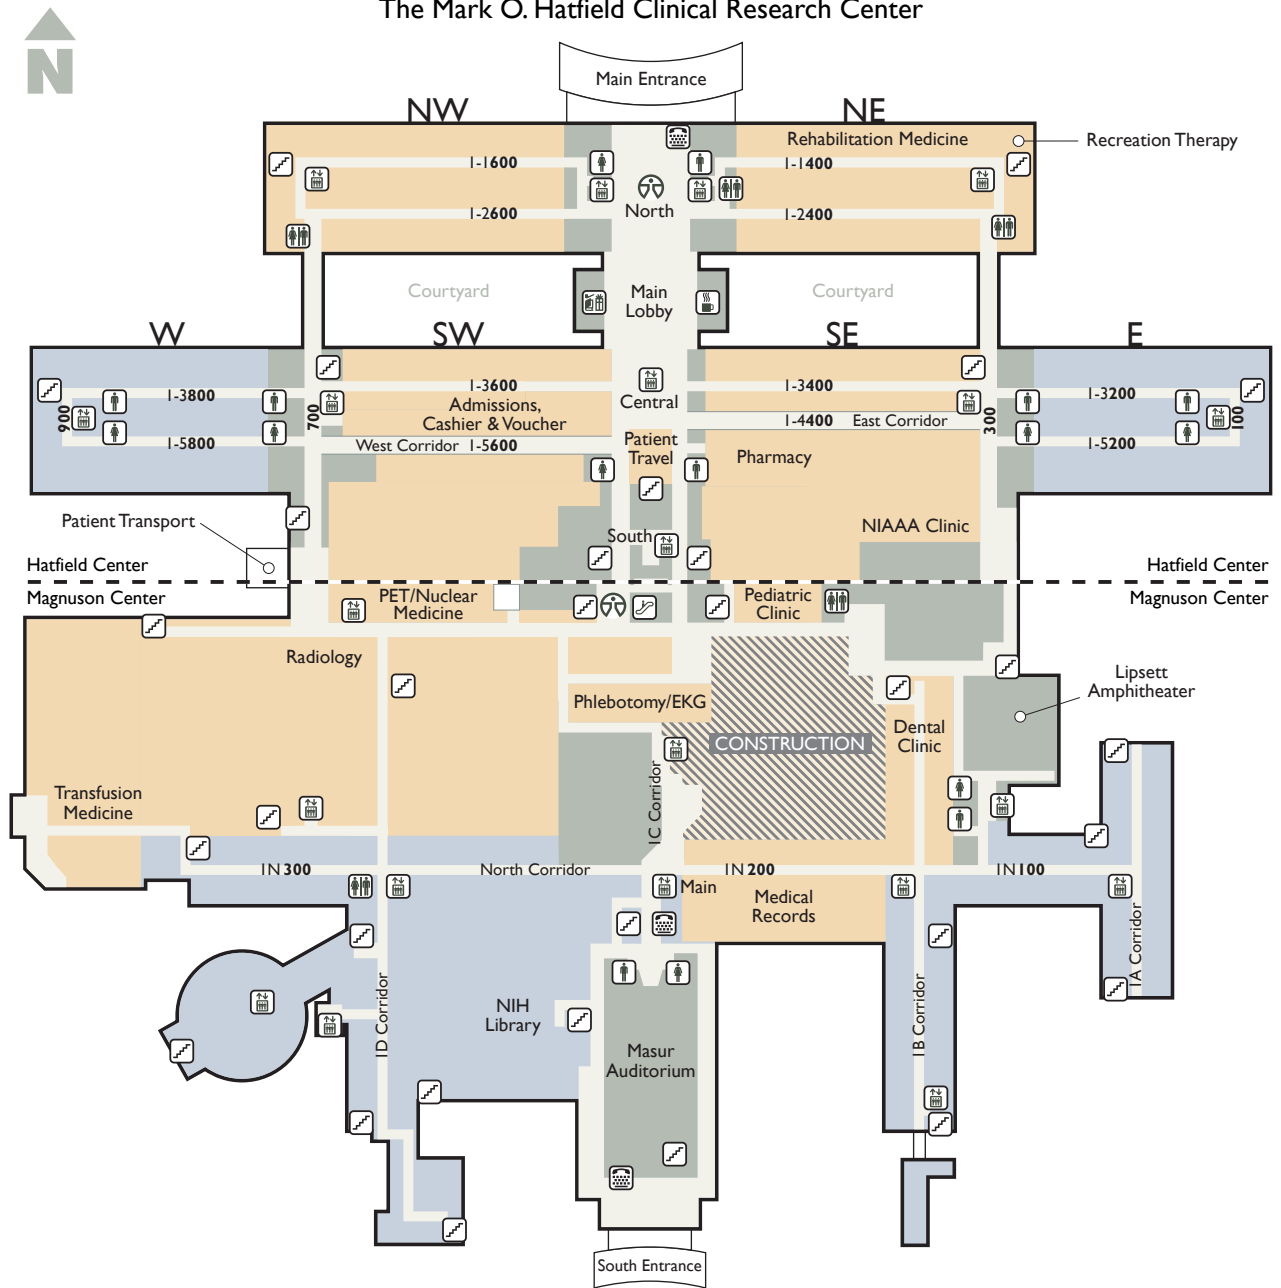

Ist Floor

The Mark O. Hatfield Clinical Research Center

The Warren Grant Magnuson Clinical Center

 Patient Areas	 Restrooms	 Hospitality	
 Research/Lab Areas	 Stairs	 TTY Phone	
	 Elevators	 Coffee Shop	
	 Escalators	 Gift Shop	