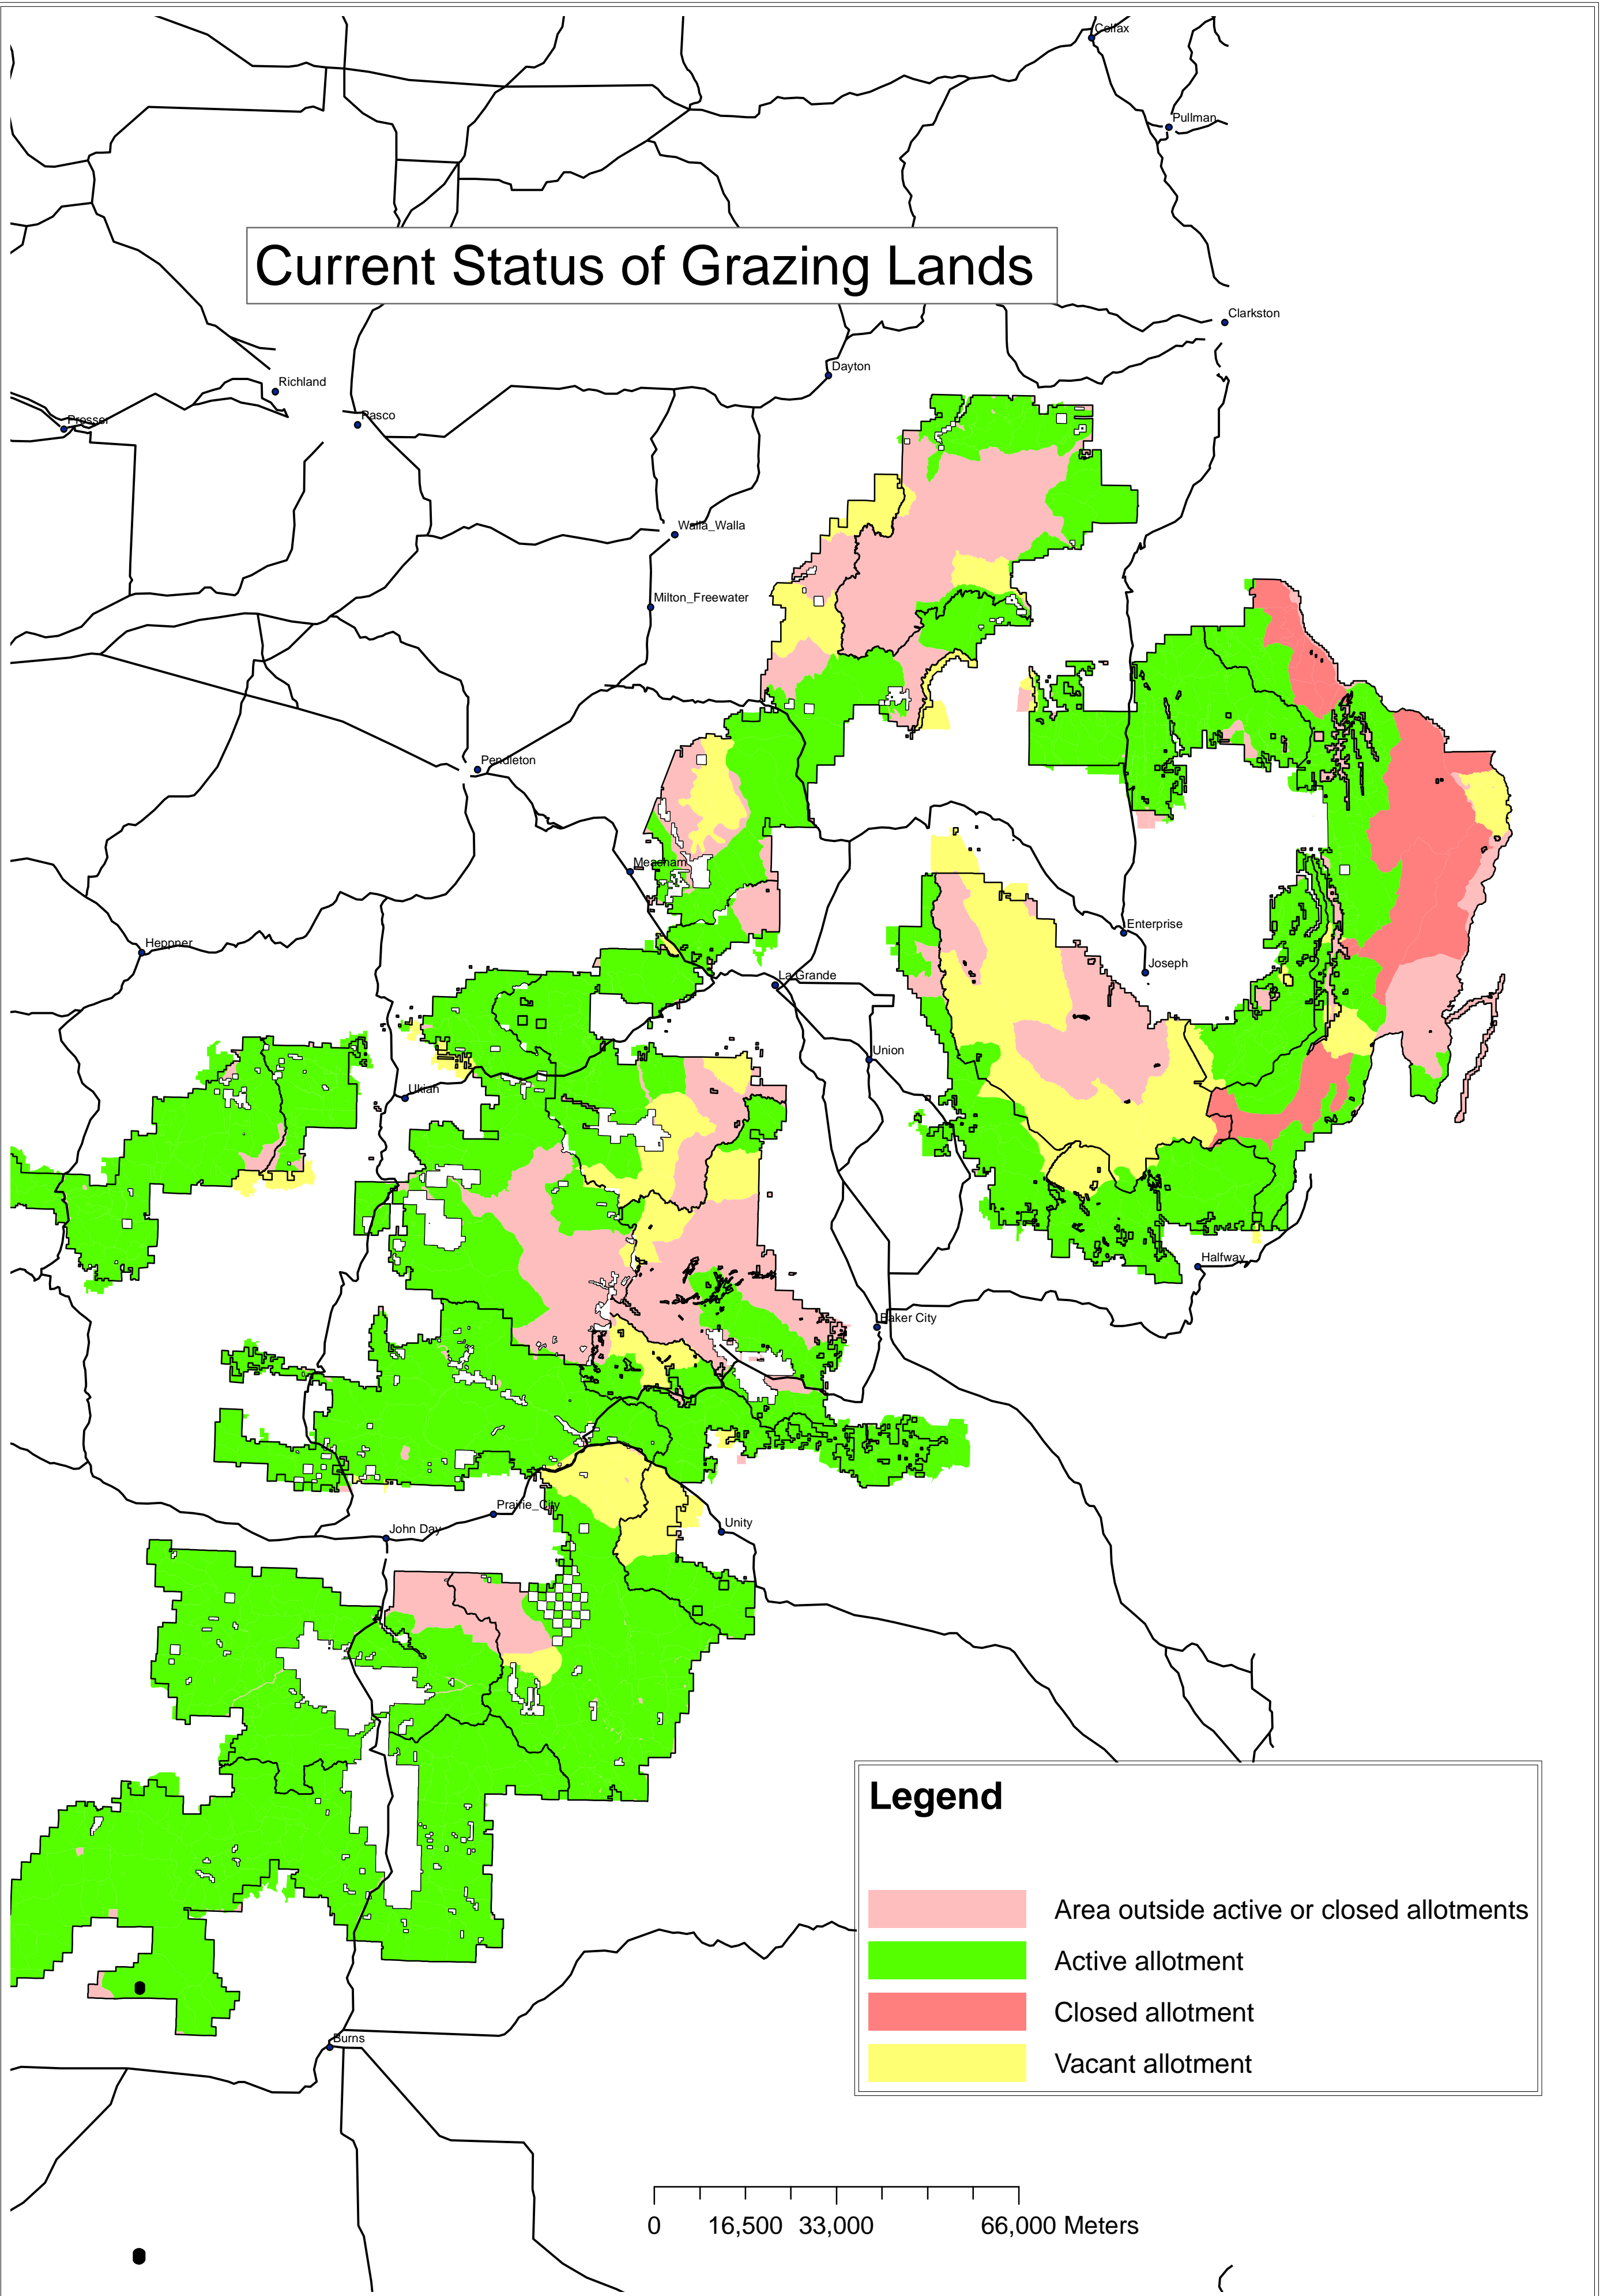

Current Status of Grazing Lands

Legend

- Area outside active or closed allotments
- Active allotment
- Closed allotment
- Vacant allotment

0 16,500 33,000 66,000 Meters