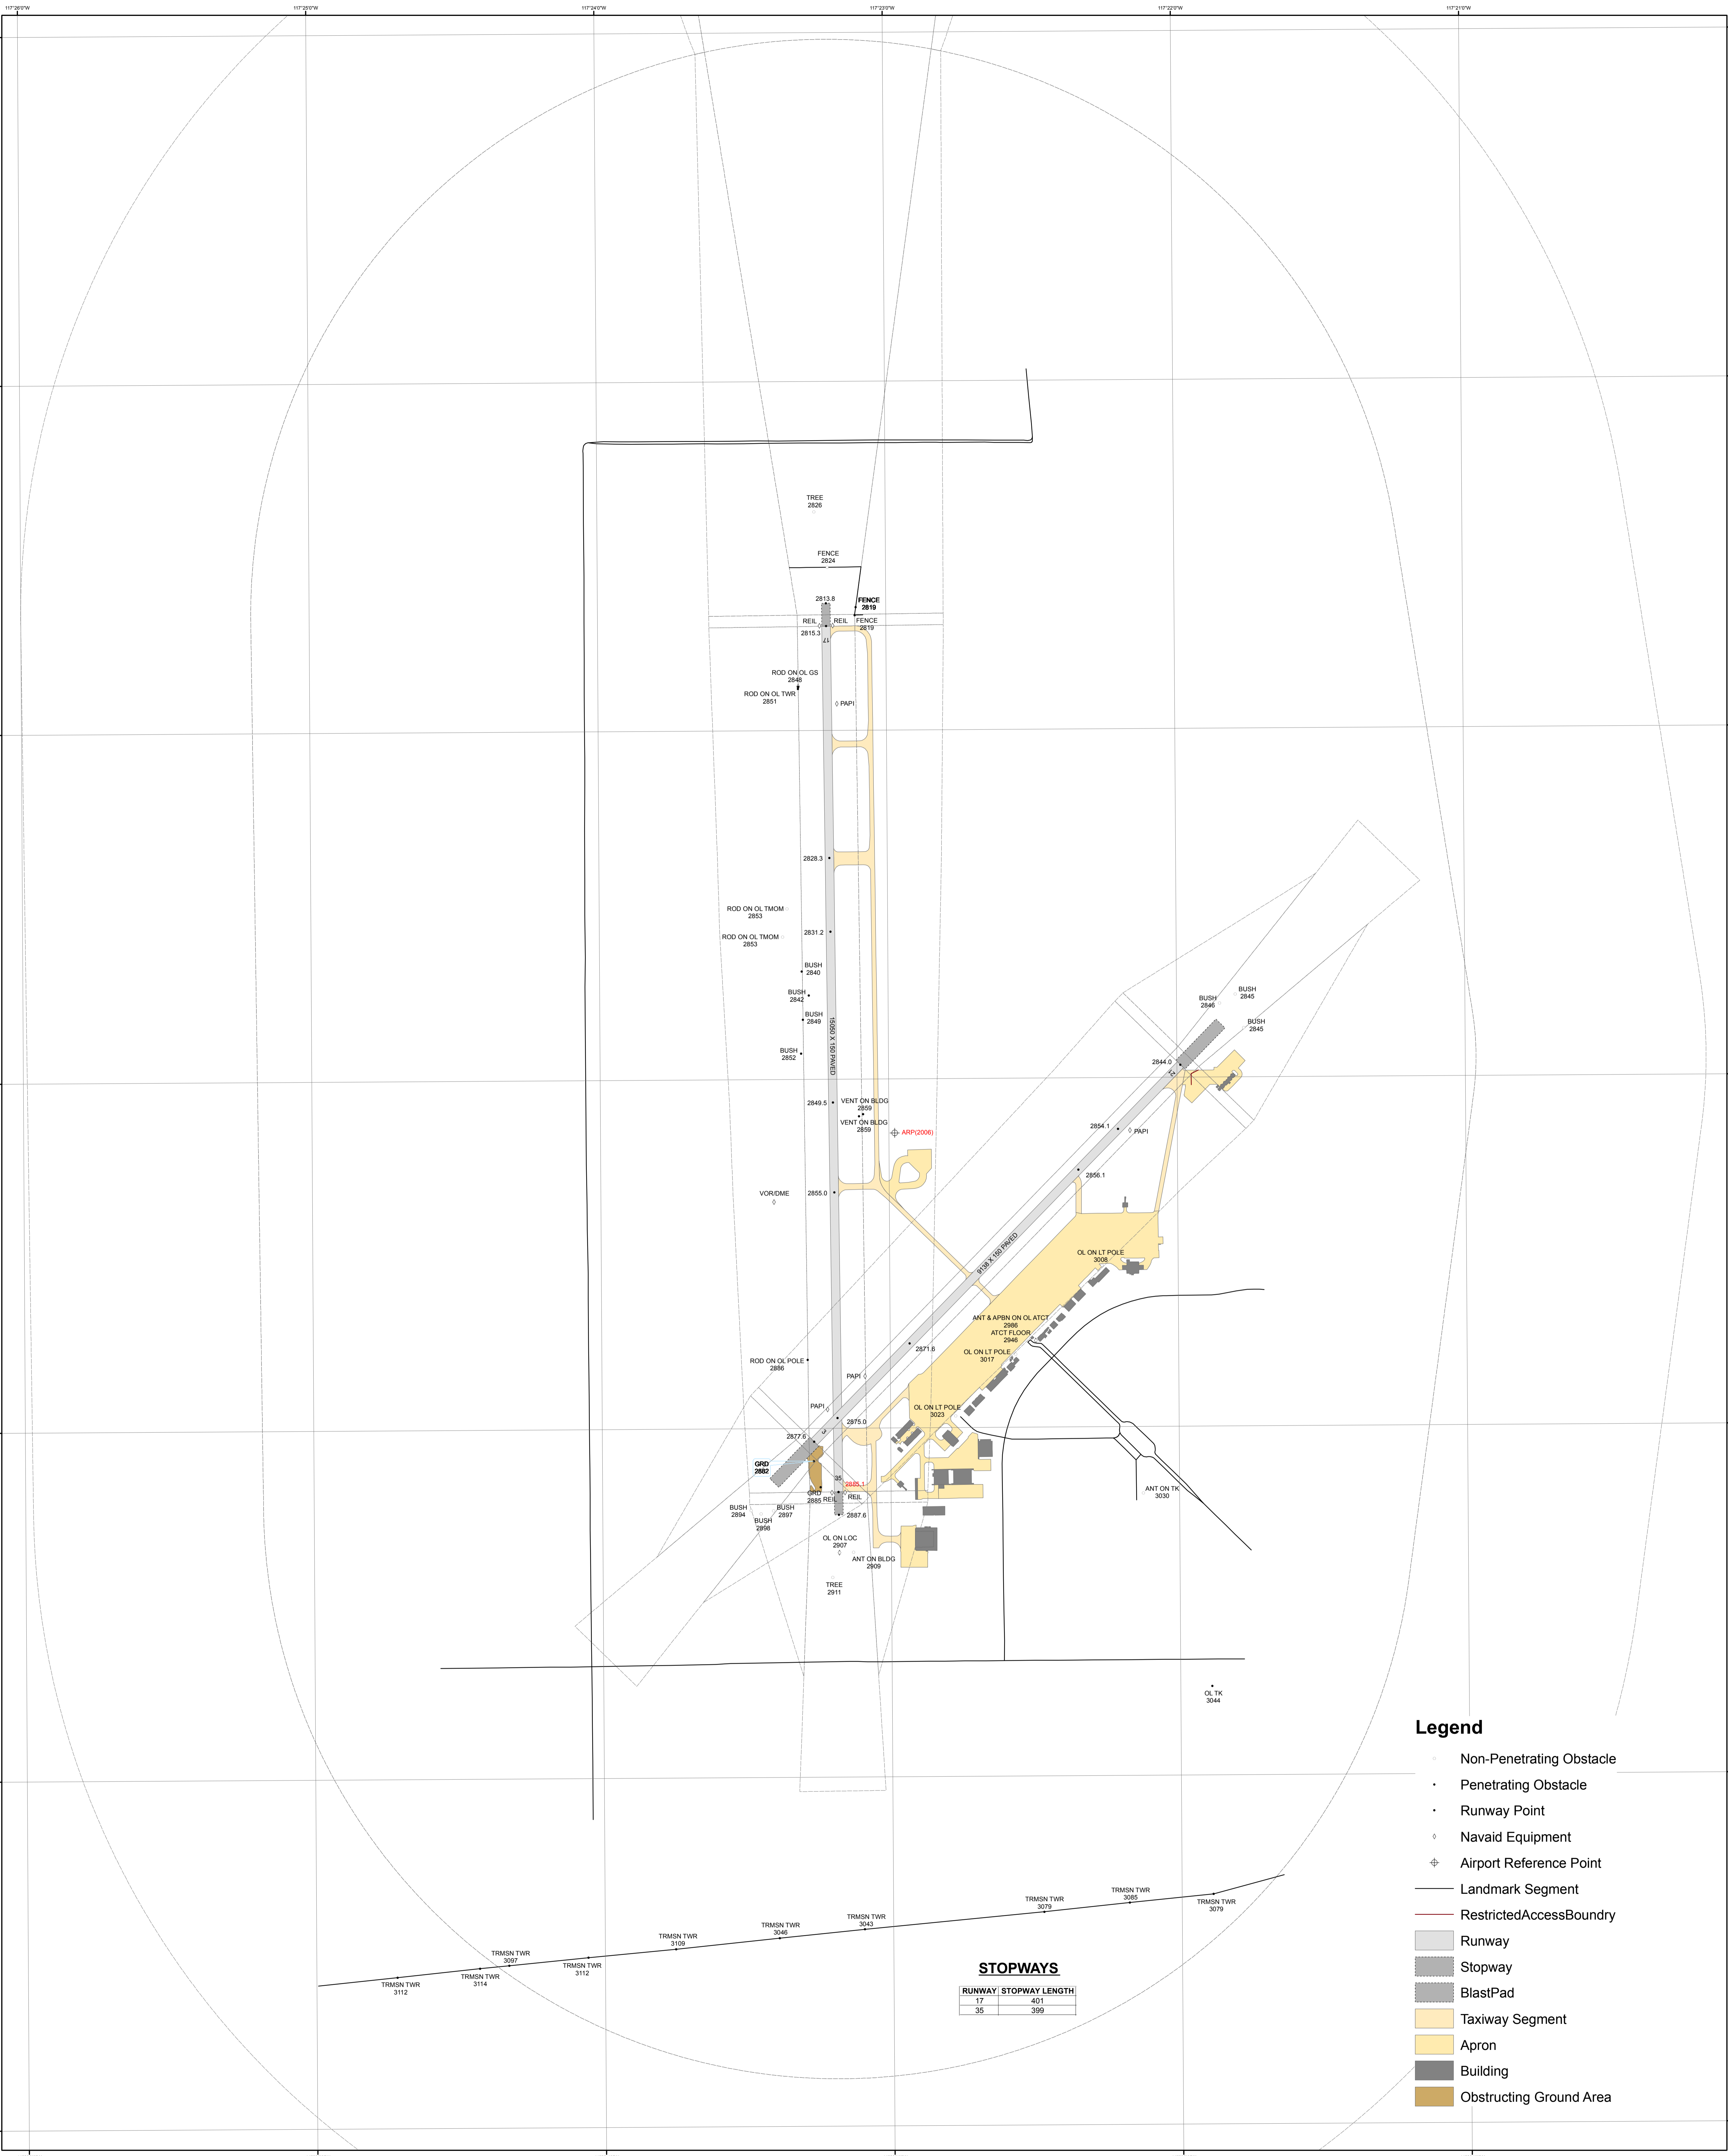

SOUTHERN CALIFORNIA LOGISTICS AIRPORT VICTORVILLE, CALIFORNIA

- Legend**
- Non-Penetrating Obstacle
 - Penetrating Obstacle
 - Runway Point
 - ◇ Navaid Equipment
 - ⊕ Airport Reference Point
 - Landmark Segment
 - Restricted Access Boundary
 - ▬ Runway
 - ▬ Stopway
 - ▬ BlastPad
 - ▬ Taxiway Segment
 - ▬ Apron
 - ▬ Building
 - ▬ Obstructing Ground Area

STOPWAYS

RUNWAY	STOPWAY LENGTH
17	401
35	399