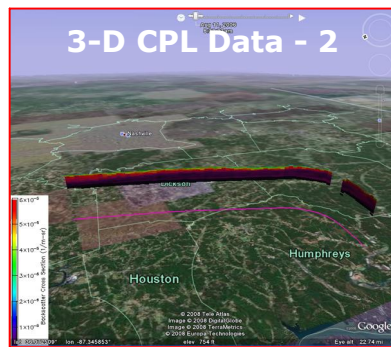

# Google Earth™ Portal at NASA Goddard Earth Science Data & Information Service Center

Aijun Chen, Gregory Leptoukh, Steven Kempler, Christopher Lynnes

**Google Earth Portal**

Overview of the Google Earth Portal interface, showing navigation options and data layers.

**Giovanni Running System**

Overview of the Giovanni Running System interface, showing data search and visualization options.

**NASA CALIPSO Data Release**

Table showing the scheduled phase outage for the CALIPSO mission in 2008.