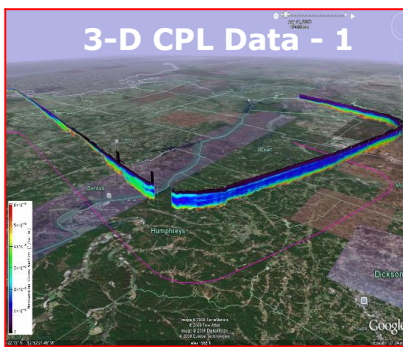

# Google Earth™ Portal at NASA Goddard Earth Science Data & Information Service Center

Aijun Chen, Gregory Leptoukh, Steven Kempler, Christopher Lynnes

**Google Earth Portal**

Overview of the Google Earth Portal interface, showing navigation options and data layers.

**Giovanni Running System**

Overview of the Giovanni Running System interface, showing data search and visualization options.

**NASA CALIPSO Data Release**

Table showing the scheduled phase outage for the CALIPSO mission in 2008.