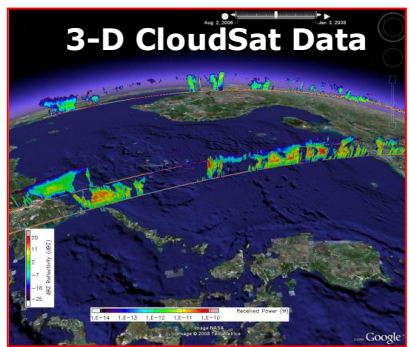

# Google Earth™ Portal at NASA Goddard Earth Science Data & Information Service Center

Aijun Chen, Gregory Leptoukh, Steven Kempler, Christopher Lynnes

**Google Earth Portal**

Overview of the Google Earth Portal interface, showing navigation options and data layers.

**Giovanni Running System**

Overview of the Giovanni Running System interface, showing data search and visualization options.

**NASA CALIPSO Data Release**

Table showing the scheduled phase outage for the CALIPSO mission in 2008.