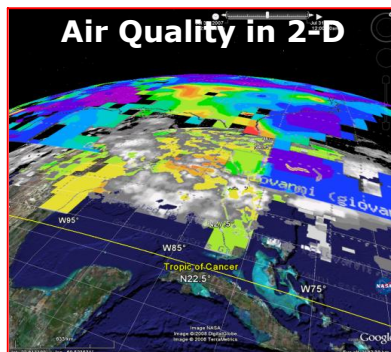

Google Earth Portal

Overview of the Google Earth Portal interface, showing navigation options and data layers.