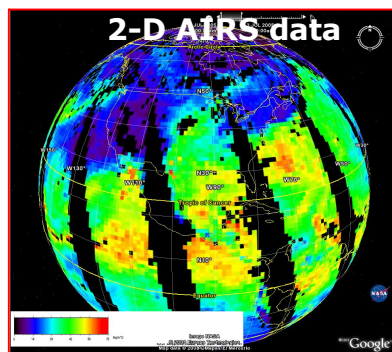

Google Earth Portal

Overview of the Google Earth Portal interface, showing navigation options and data layers.