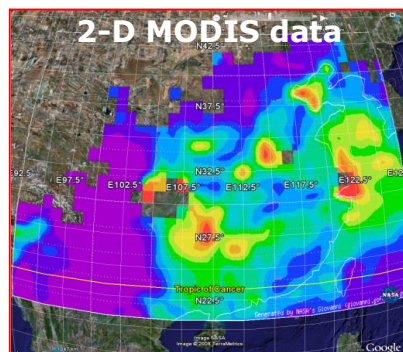

# Google Earth™ Portal at NASA Goddard Earth Science Data & Information Service Center

Aijun Chen, Gregory Leptoukh, Steven Kempler, Christopher Lynnes

**Google Earth Portal**

Overview of the Google Earth Portal interface, showing navigation options and data layers.

**Giovanni Running System**

Overview of the Giovanni Running System interface, showing data search and visualization options.

**NASA CALIPSO Data Release**

Table showing the scheduled phase outage for the CALIPSO mission in 2008.