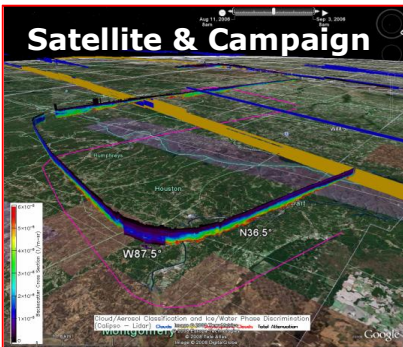

# Google Earth™ Portal at NASA Goddard Earth Science Data & Information Service Center

Aijun Chen, Gregory Leptoukh, Steven Kempler, Christopher Lynnes

**Google Earth Portal**

Overview of the Google Earth Portal interface, showing navigation options and data layers.

**Giovanni Running System**

Overview of the Giovanni Running System interface, showing data search and visualization options.

**NASA CALIPSO Data Release**

Table showing the scheduled phase outage for the CALIPSO mission in 2008.