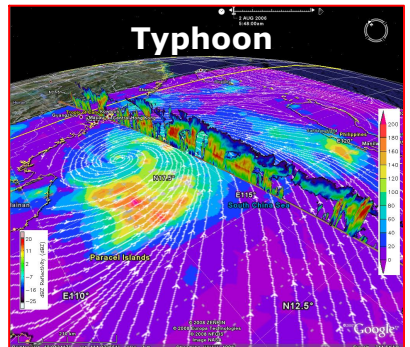

# Google Earth™ Portal at NASA Goddard Earth Science Data & Information Service Center

Aijun Chen, Gregory Leptoukh, Steven Kempler, Christopher Lynnes

**Google Earth Portal**

Overview of the Google Earth Portal interface, showing navigation options and data layers.

**Giovanni Running System**

Overview of the Giovanni Running System interface, showing data search and visualization options.

**NASA CALIPSO Data Release**

Table showing the scheduled phase outage for the CALIPSO mission in 2008.