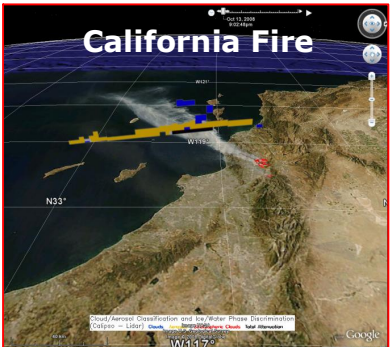

# Google Earth™ Portal at NASA Goddard Earth Science Data & Information Service Center

Aijun Chen, Gregory Leptoukh, Steven Kempler, Christopher Lynnes

**Google Earth Portal**

Overview of the Google Earth Portal interface, showing navigation options and data layers.

**Giovanni Running System**

Overview of the Giovanni Running System interface, showing data search and visualization options.

**NASA CALIPSO Data Release**

Table showing the scheduled phase outage for the CALIPSO mission in 2008.