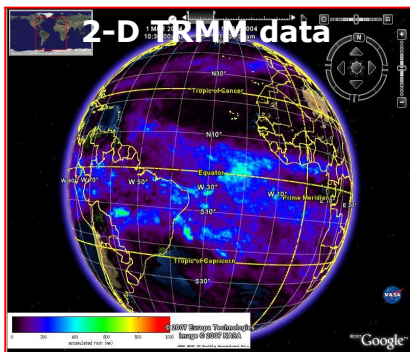

# Google Earth™ Portal at NASA Goddard Earth Science Data & Information Service Center

Aijun Chen, Gregory Leptoukh, Steven Kempler, Christopher Lynnes

**Google Earth Portal**

Overview of the Google Earth Portal interface, showing navigation options and data layers.

**Giovanni Running System**

Overview of the Giovanni Running System interface, showing data search and visualization options.

**NASA CALIPSO Data Release**

Table showing the scheduled phase outage for the CALIPSO mission in 2008.