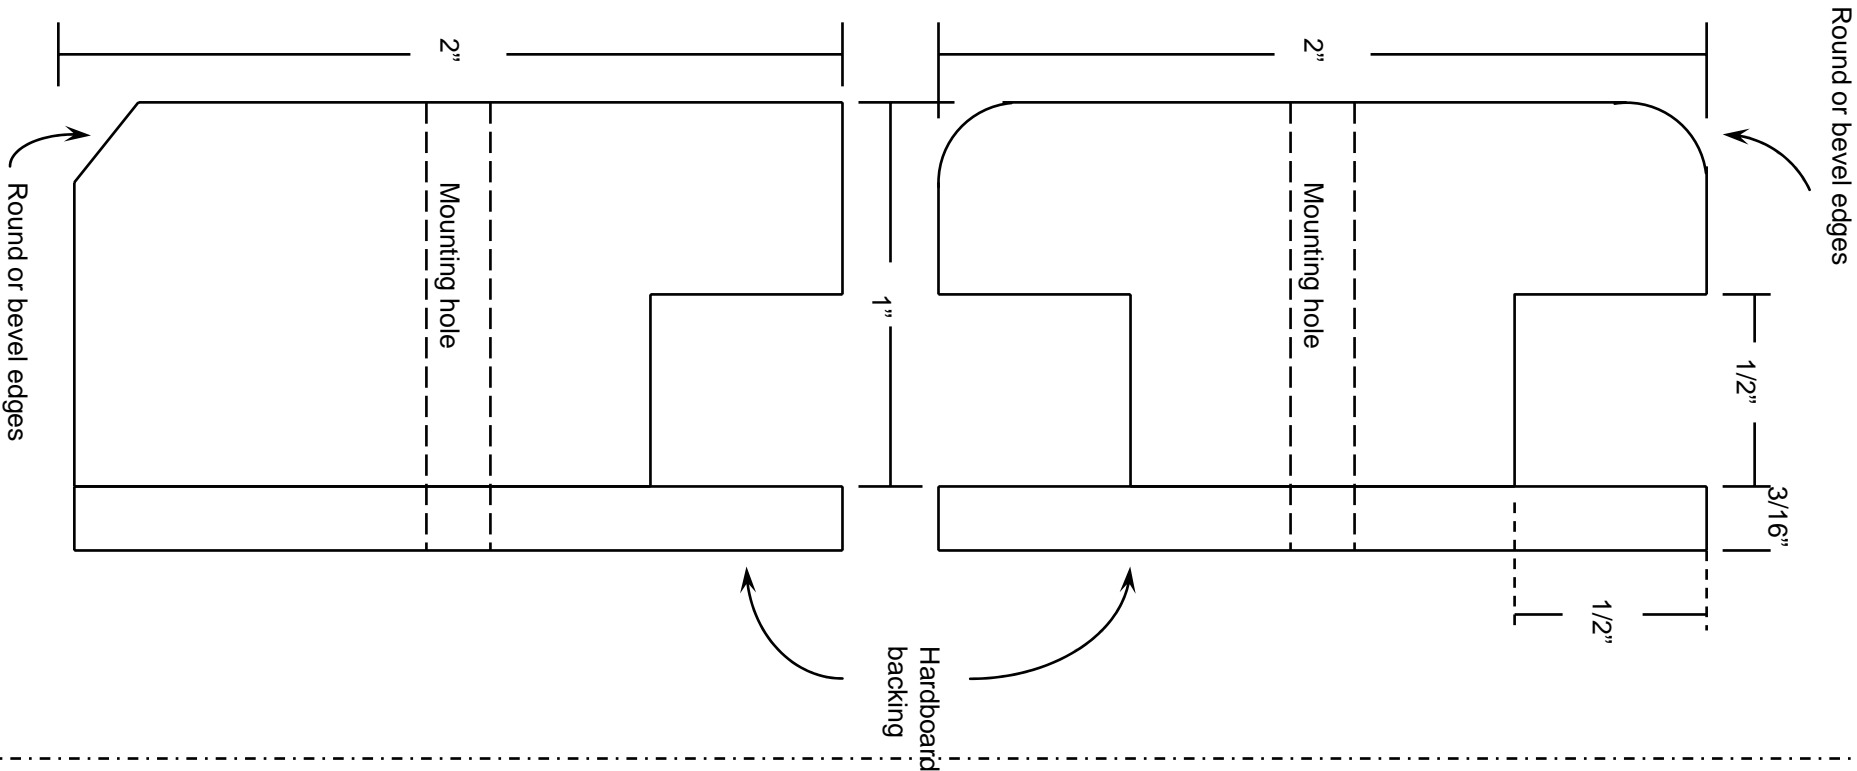

## HERBARIUM SHEET WALL DISPLAY.

Chris O. Loggers and Kirk W. Larson,

US Forest Service, Three Rivers Ranger District, 255  
West 11<sup>th</sup>, Kettle Falls, WA 99141

Keywords: Primary: display Secondary: plant.

We designed a low-cost, wood-and-Plexiglas wall mount to display 10 herbarium sheets. The display consists of 3 wooden, grooved slats mounted horizontally, parallel each other. Slats are separated by 15 3/4 inches. Each slat is backed by 3/16-inch hardboard to prevent the wall from marring the Plexiglas sheets. On each level 5 herbarium-sheet holders made of folded Plexiglas slide into grooves in the slats. The display's overall dimensions are 60 inches by 37 1/2 inches. Slats measure 2 inches by 1 inch by 60 inches. Folded-Plexiglas sheets measure 11 1/2 inches by 16 1/2 inches.

Herbarium Sheet Wall Display  
 Chris Loggers and Kirk Larson  
 US Forest Service  
 Three Rivers Ranger District  
 255 West 11th  
 Kettle Falls, WA 99141  
 (509) 738-7700

Plexiglass size: 11.5" X 16.5", folded