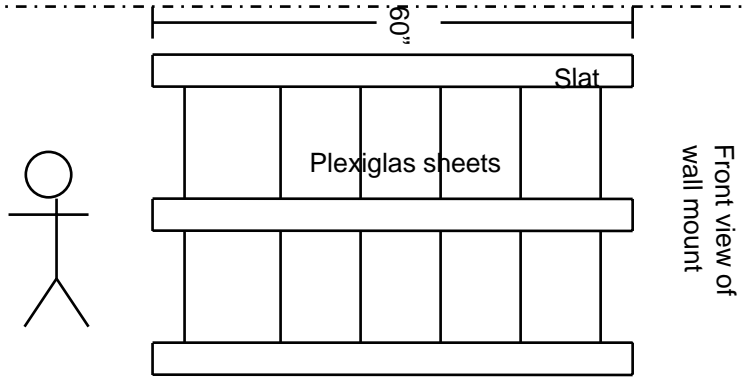

## HERBARIUM SHEET WALL DISPLAY.

Chris O. Loggers and Kirk W. Larson,

US Forest Service, Three Rivers Ranger District, 255  
West 11<sup>th</sup>, Kettle Falls, WA 99141

Keywords: Primary: display Secondary: plant.

We designed a low-cost, wood-and-Plexiglas wall mount to display 10 herbarium sheets. The display consists of 3 wooden, grooved slats mounted horizontally, parallel each other. Slats are separated by 15 3/4 inches. Each slat is backed by 3/16-inch hardboard to prevent the wall from marring the Plexiglas sheets. On each level 5 herbarium-sheet holders made of folded Plexiglas slide into grooves in the slats. The display's overall dimensions are 60 inches by 37 1/2 inches. Slats measure 2 inches by 1 inch by 60 inches. Folded-Plexiglas sheets measure 11 1/2 inches by 16 1/2 inches.