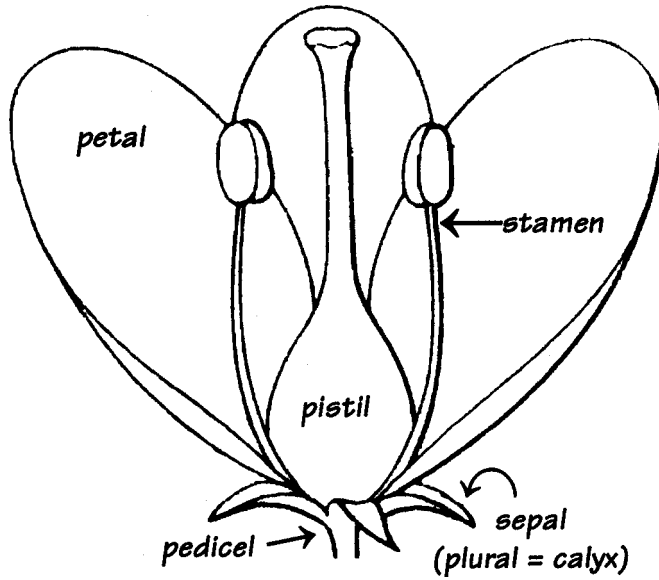

WILD STRAWBERRY

Flowers: White with Yellow Centers.
Leaves: Green

LUPINE is found in DRY AREAS with PINE FORESTS.
The seeds of the Lupine will make CATTLE & SHEEP SICK.

LUPINE

Flowers: Lavender/Blue
Leaves: Green

WILD GERANIUM is found in **MEADOWS & WOODLANDS**.
It is also called "**CRANESBILL**" because
the flower center's look like a **CRANE'S BEAK**.

WILD GERANIUM

Petals: Light Purple
Leaves : Green

GENERAL FLOWER PARTS

LEAF SHAPES

linear

lance

ovate
(egg shape)

wedge

oblong

elliptical

umbrellalike