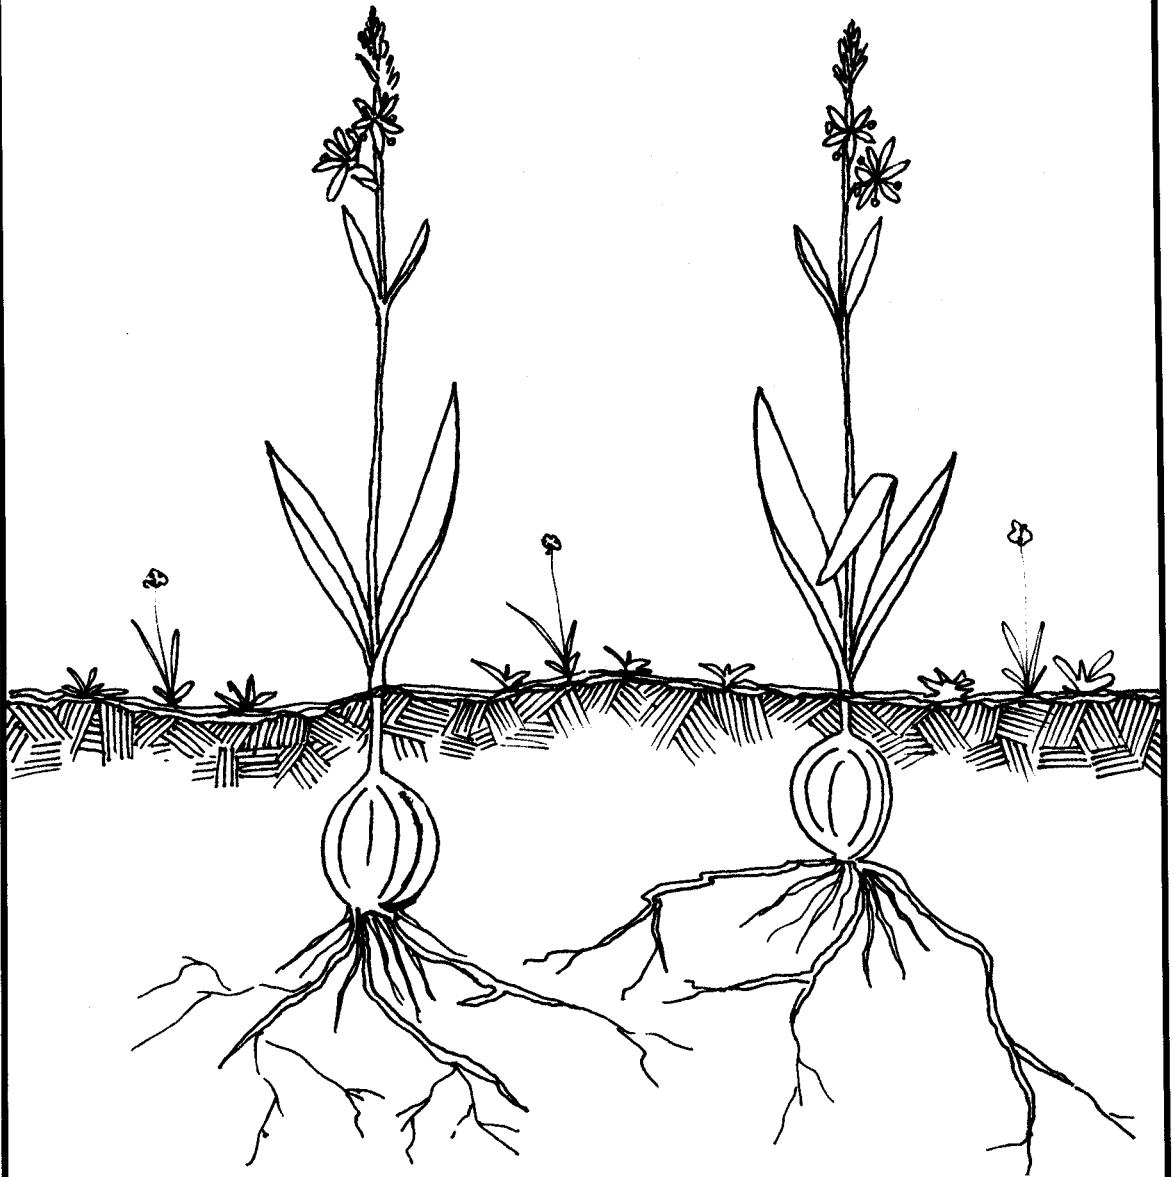

YELLOW LADY SLIPPER is found in **MOIST WOODS**.
It is a beautiful & rare plant, with a
FLOWER THAT LOOKS LIKE A SLIPPER!

MOUNTAIN LADY SLIPPER

Flowers: Yellow
Leaves: Green

TRICOLORED MONKEY FLOWER is found in WET MEADOWS & along STREAMS. This rare plant has flowers that look like the FACE OF A MONKEY!

TRICOLORED MONKEY FLOWER

Petals: White, Yellow, Dark Purple

Leaves: Green

WILD ROSE is found in FOREST OPENINGS & MEADOWS.

"ROSE HIP" TEA can be made from the centers of these flowers when they dry up in the fall.

WILD ROSE

Petals: Pink with Yellow Centers

Stem: Reddish Brown

Leaves: Green

BLUE CAMAS is found in **WET MEADOWS**.
The **ROOTS** of this plant were an important **FOOD** to
Native Americans living in **Oregon** long ago.