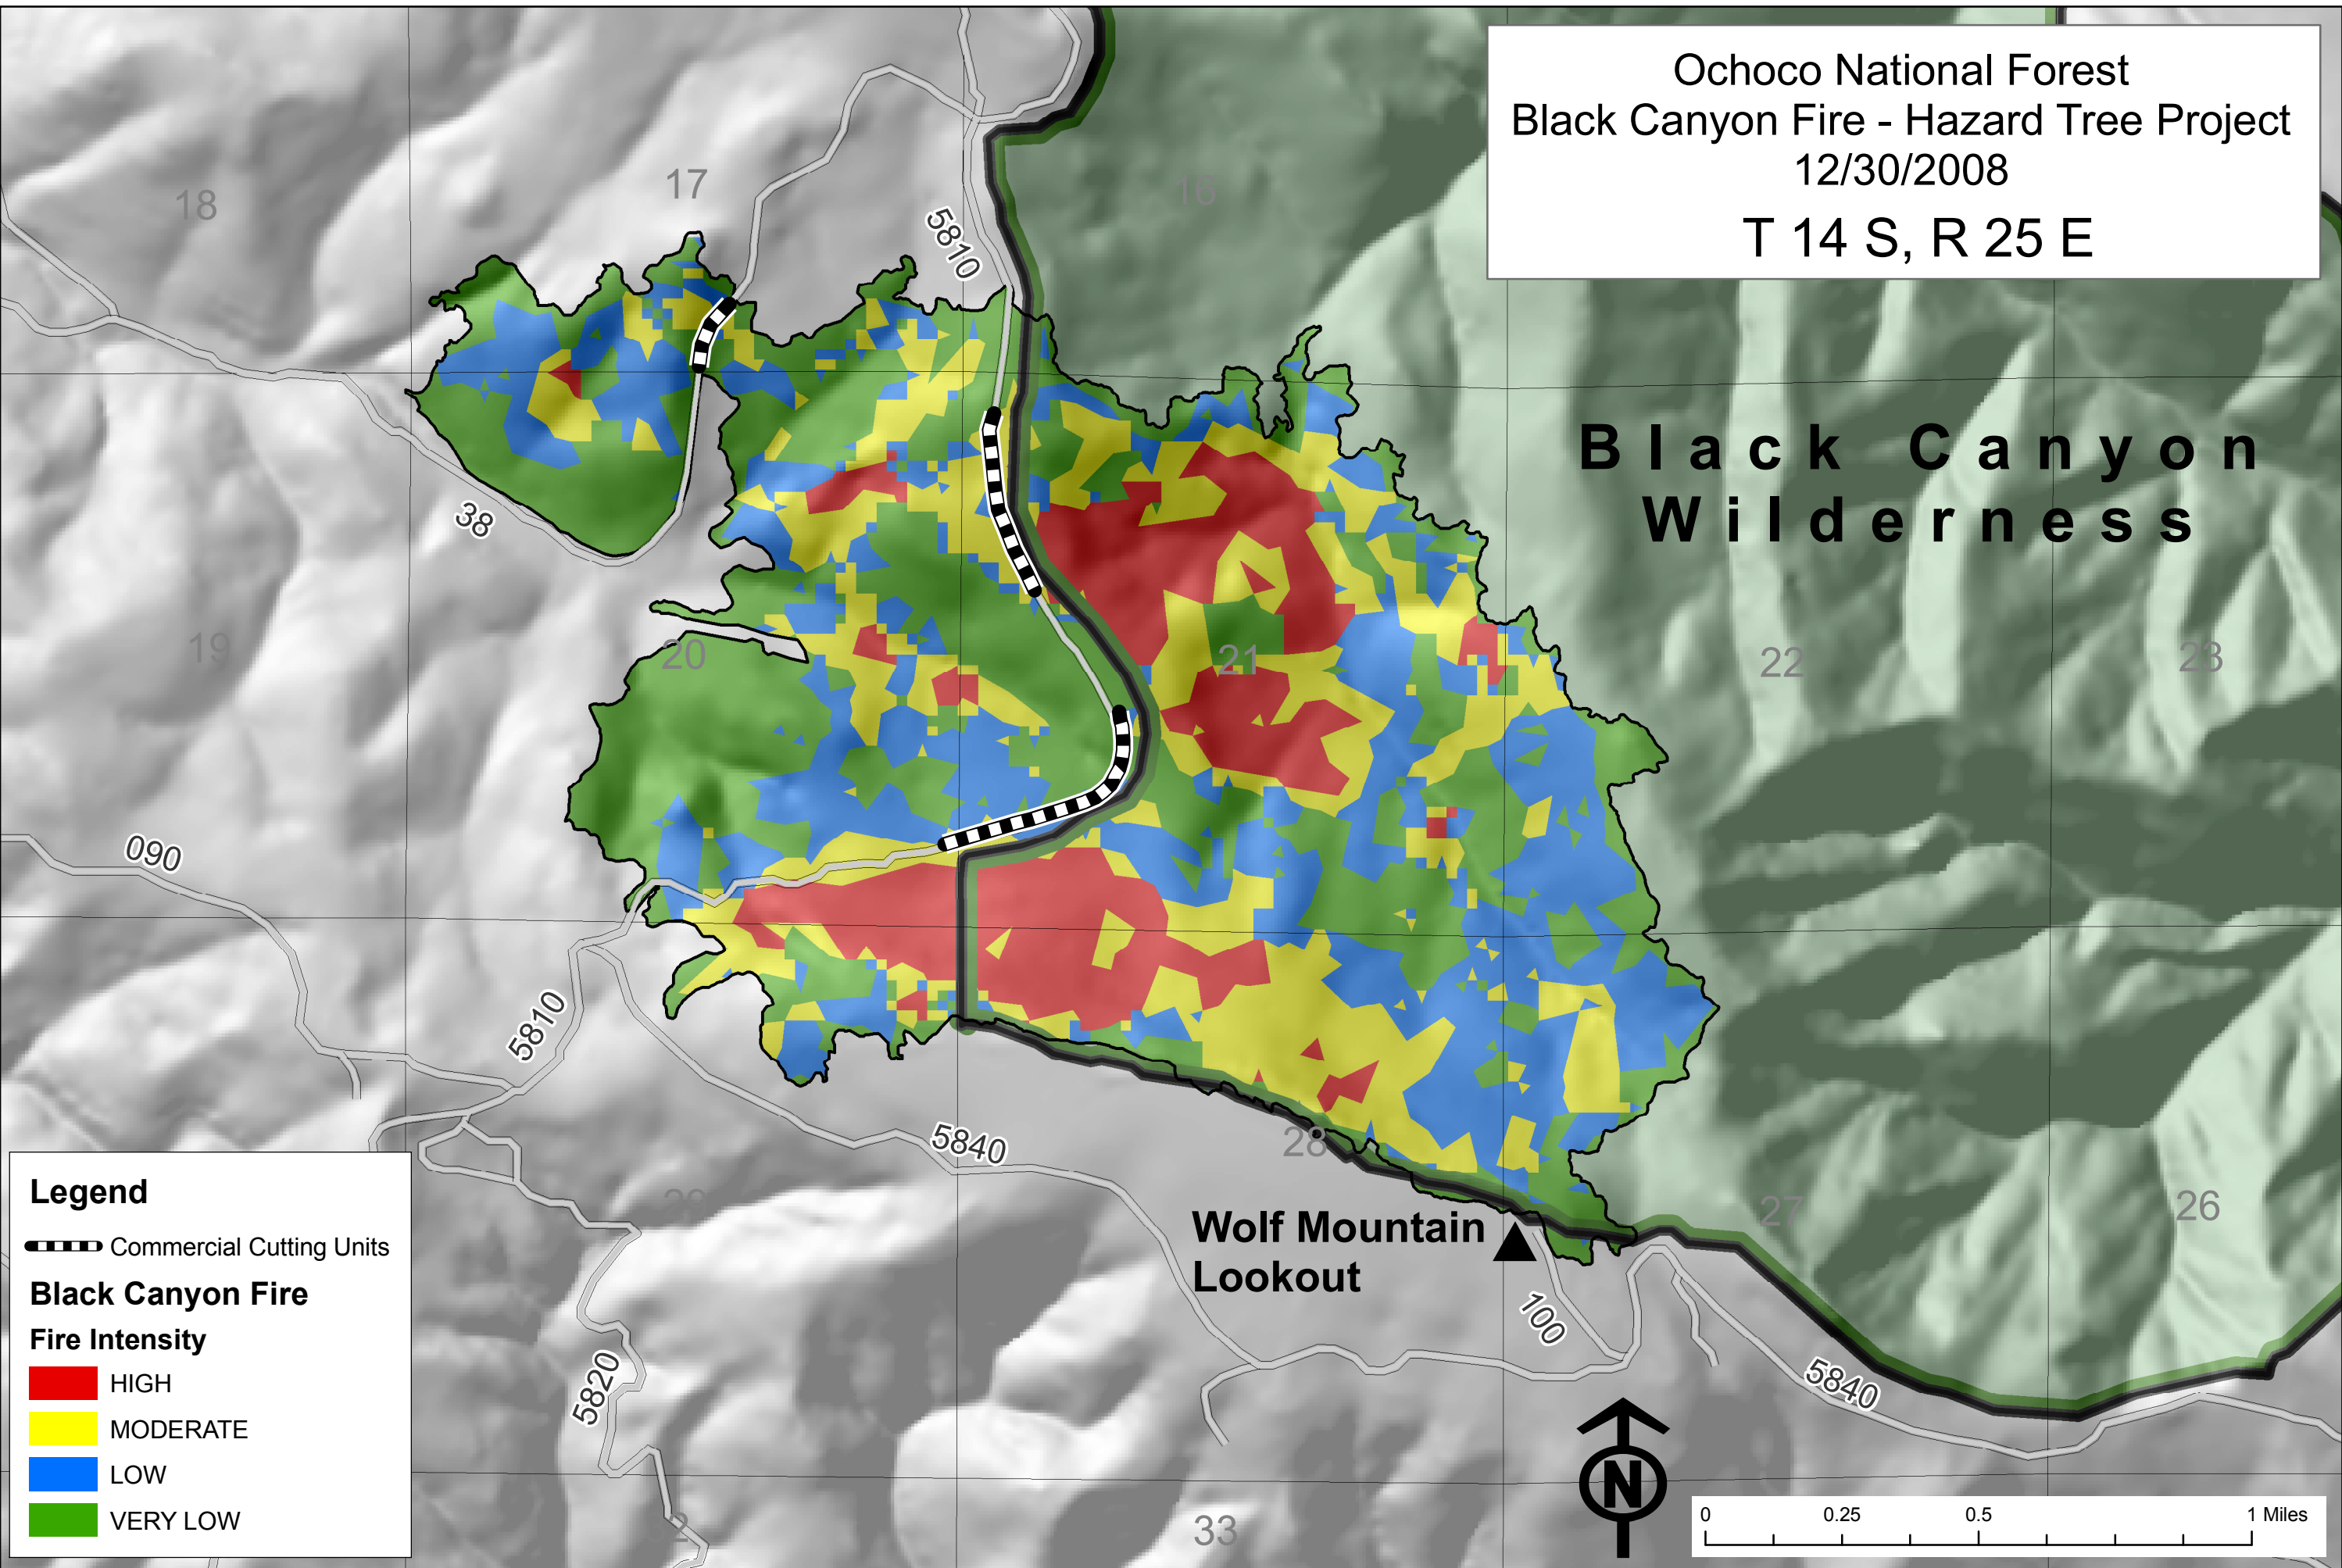

Ochoco National Forest
Black Canyon Fire - Hazard Tree Project
12/30/2008
T 14 S, R 25 E

**Black Canyon
Wilderness**

Legend

- Commercial Cutting Units
- Black Canyon Fire**
- Fire Intensity**
- HIGH
- MODERATE
- LOW
- VERY LOW