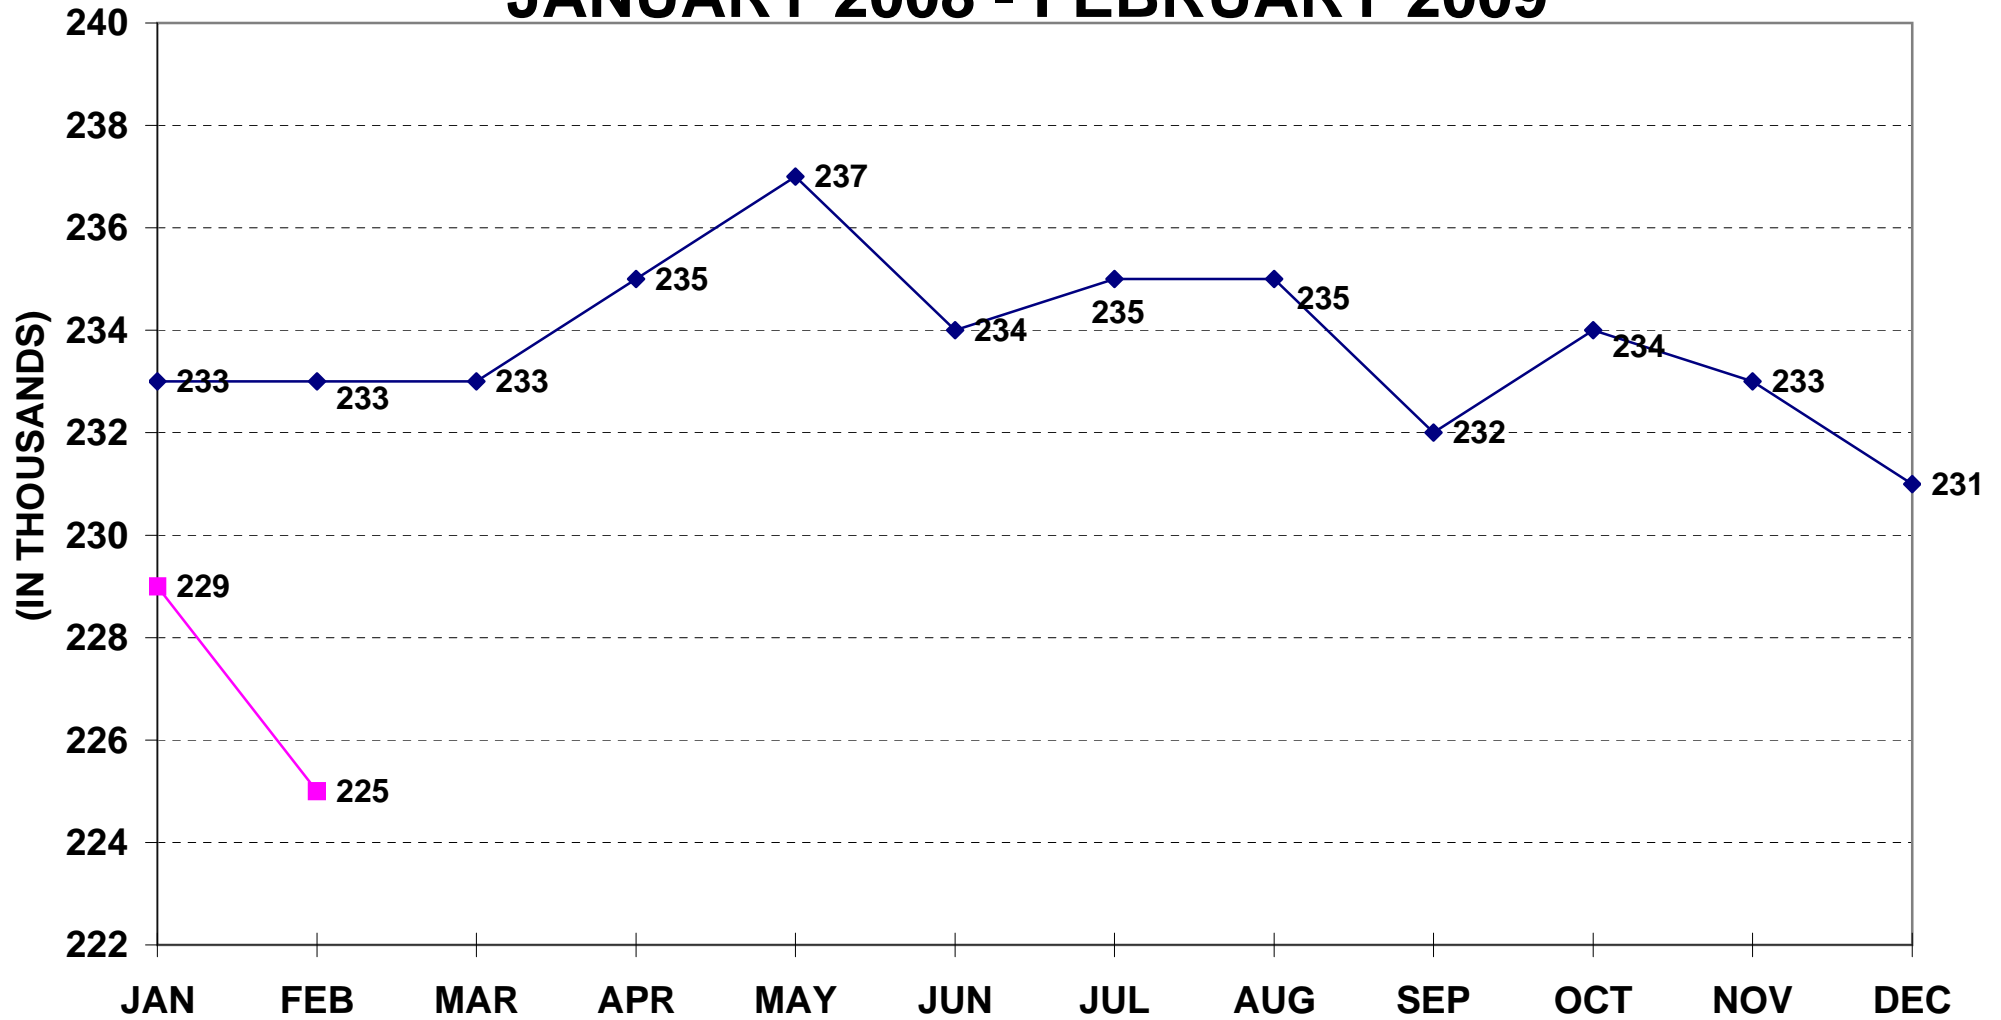

AVERAGE RAILROAD EMPLOYMENT

JANUARY 2008 - FEBRUARY 2009

The calendar year average was 234,000 for 2008.