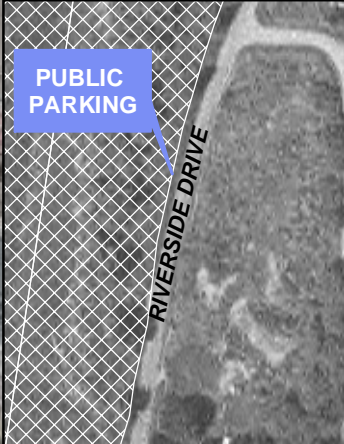

U.S. Fish & Wildlife Service

**Bandon Marsh
National Wildlife Refuge
Hunting Boundaries**

 Hunting Permitted

 Hunting Prohibited

 Oregon Coast National Wildlife Refuge Complex
2127 SE OSU Drive
Newport, OR 97365
541 867 4550