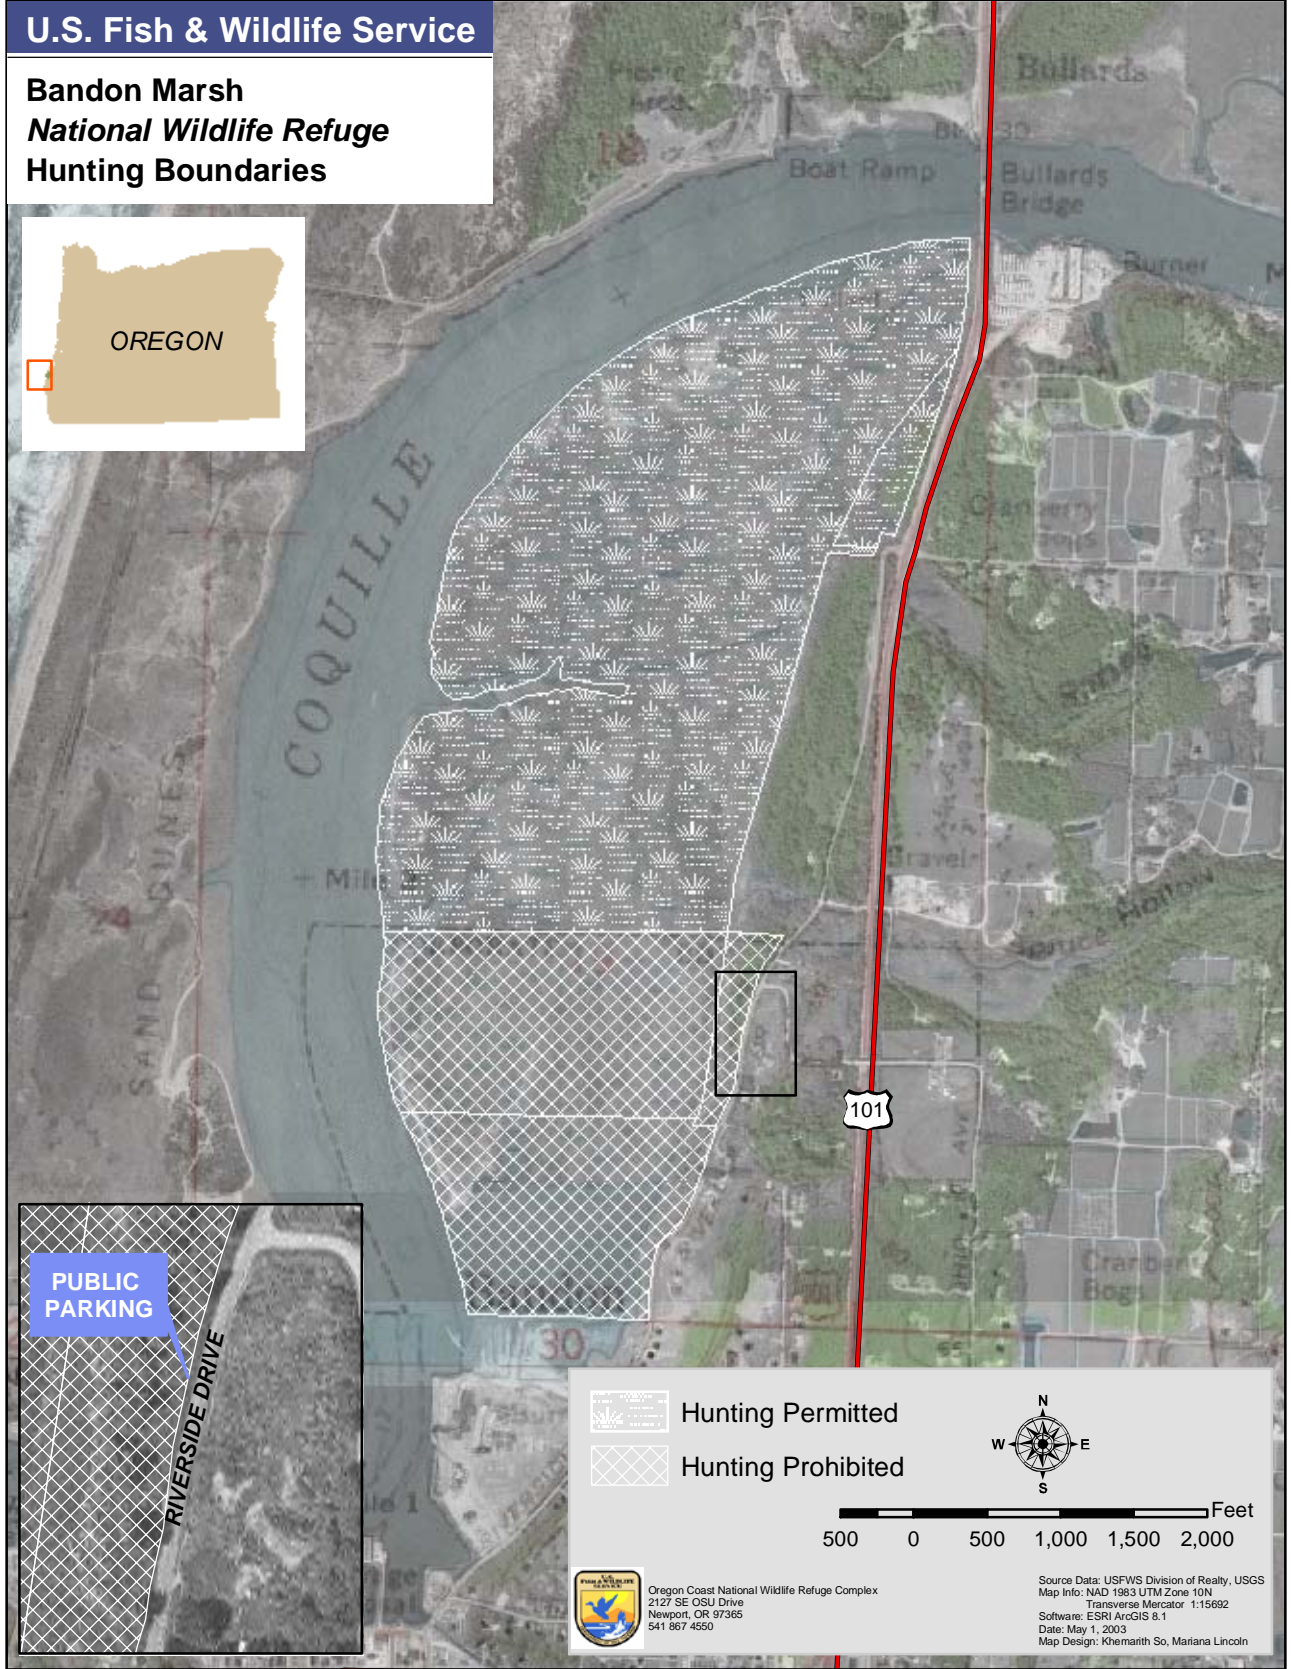

U.S. Fish & Wildlife Service

**Bandon Marsh
National Wildlife Refuge
Hunting Boundaries**

 Hunting Permitted

 Hunting Prohibited

 Oregon Coast National Wildlife Refuge Complex
2127 SE OSU Drive
Newport, OR 97365
541 867 4550

Source Data: USFWS Division of Realty, USGS
Map Info: NAD 1983 UTM Zone 10N
Transverse Mercator 1:15692
Software: ESRI ArcGIS 8.1
Date: May 1, 2003
Map Design: Khemarith So, Mariana Lincoln