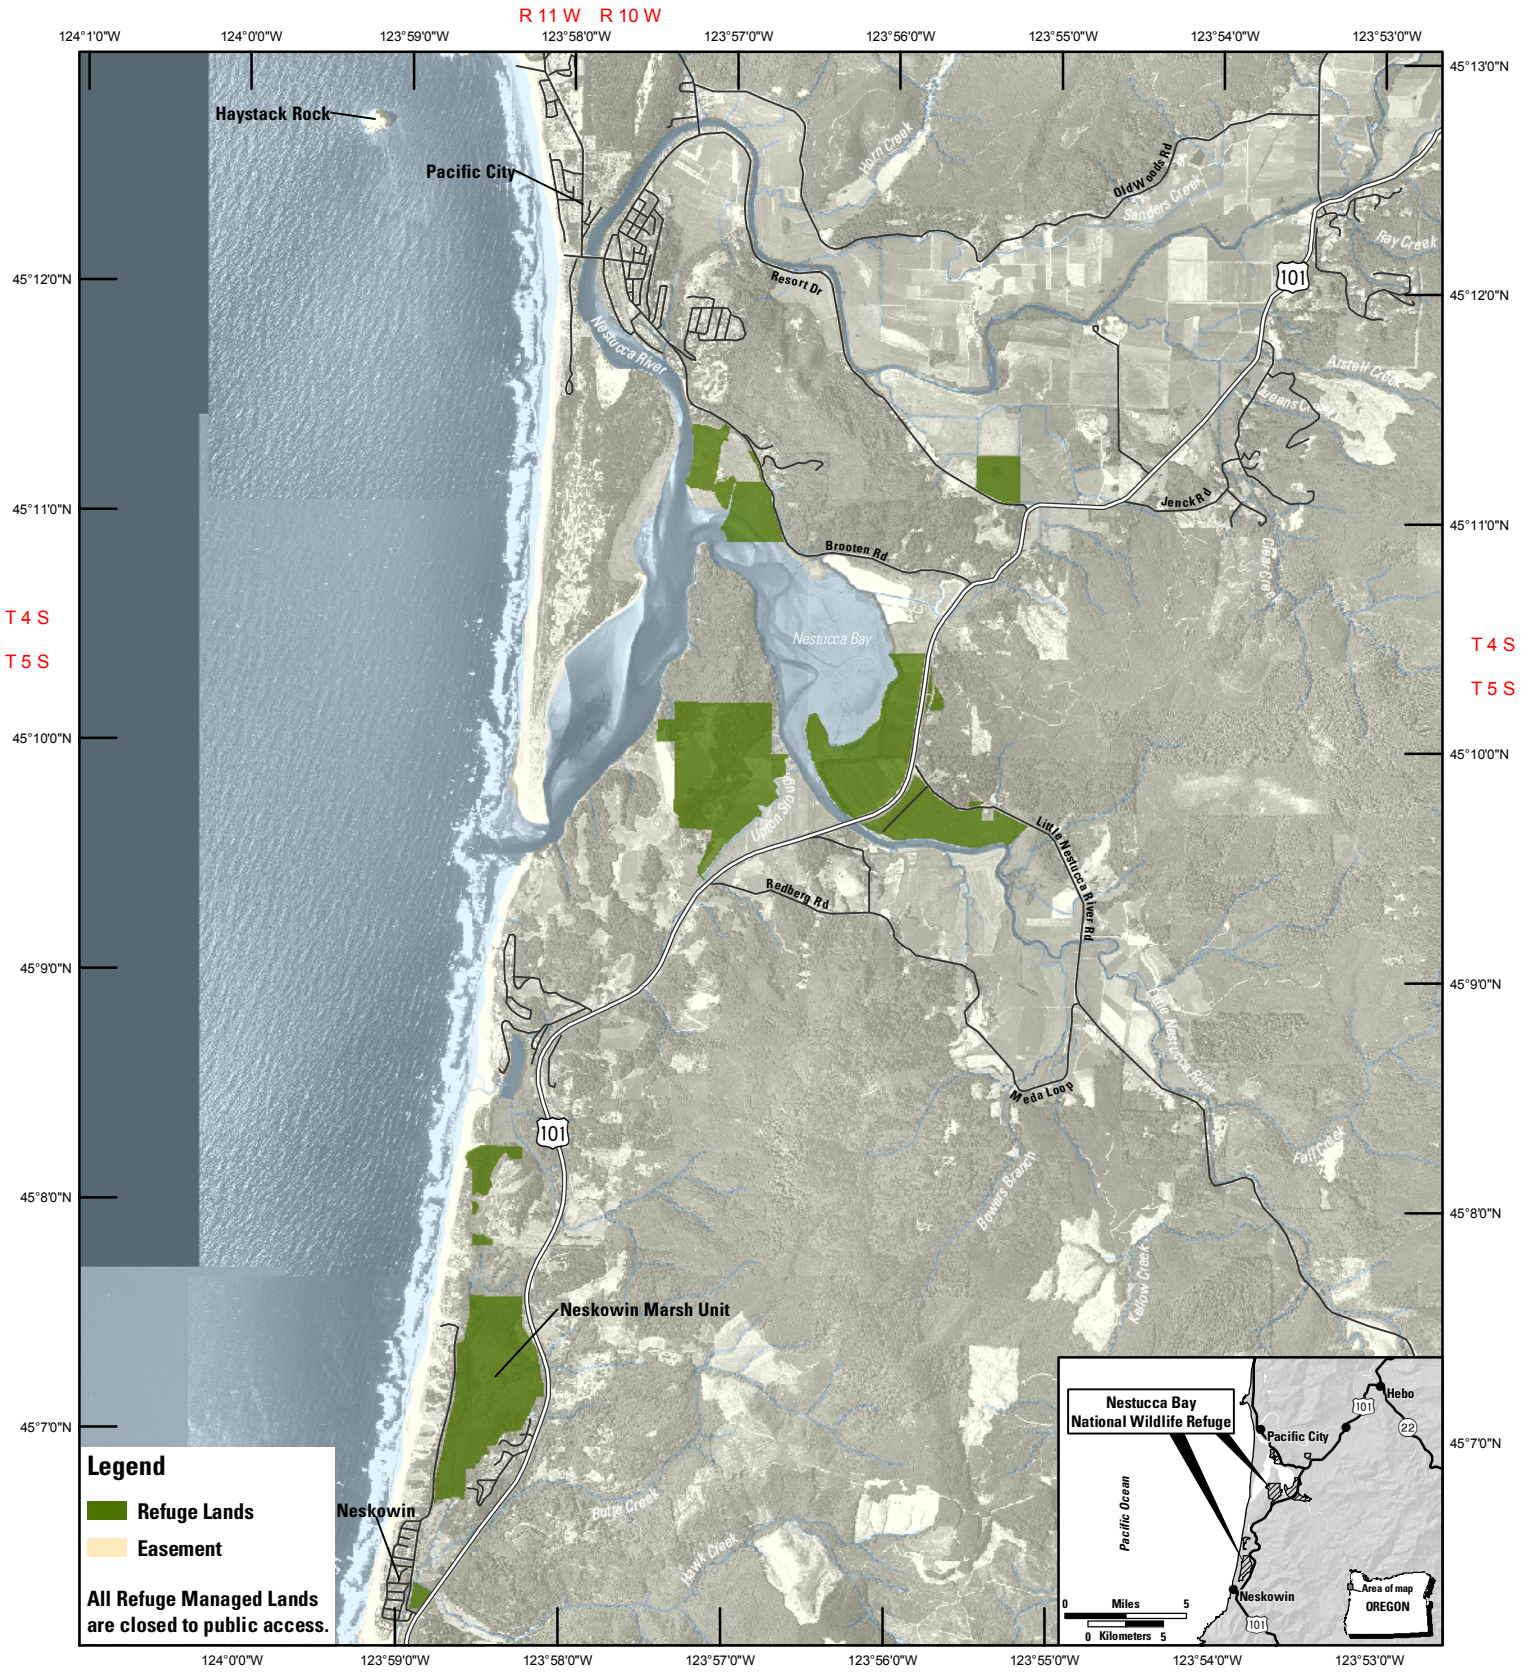

U.S. Fish & Wildlife Service

# Nestucca Bay National Wildlife Refuge

Tillamook County, Oregon

Refuge Overview

PRODUCED IN THE DIVISION OF REFUGE PLANNING  
 NEWPORT, OREGON  
 LAND STATUS CURRENT TO: 10/16/06  
 MAP DATE: 11/16/07  
 BASEMAP: 2005 NAIP IMAGERY  
 MERIDIAN: WILLAMETTE  
 FILE: NES\_PUBLIC\_111607.MXD