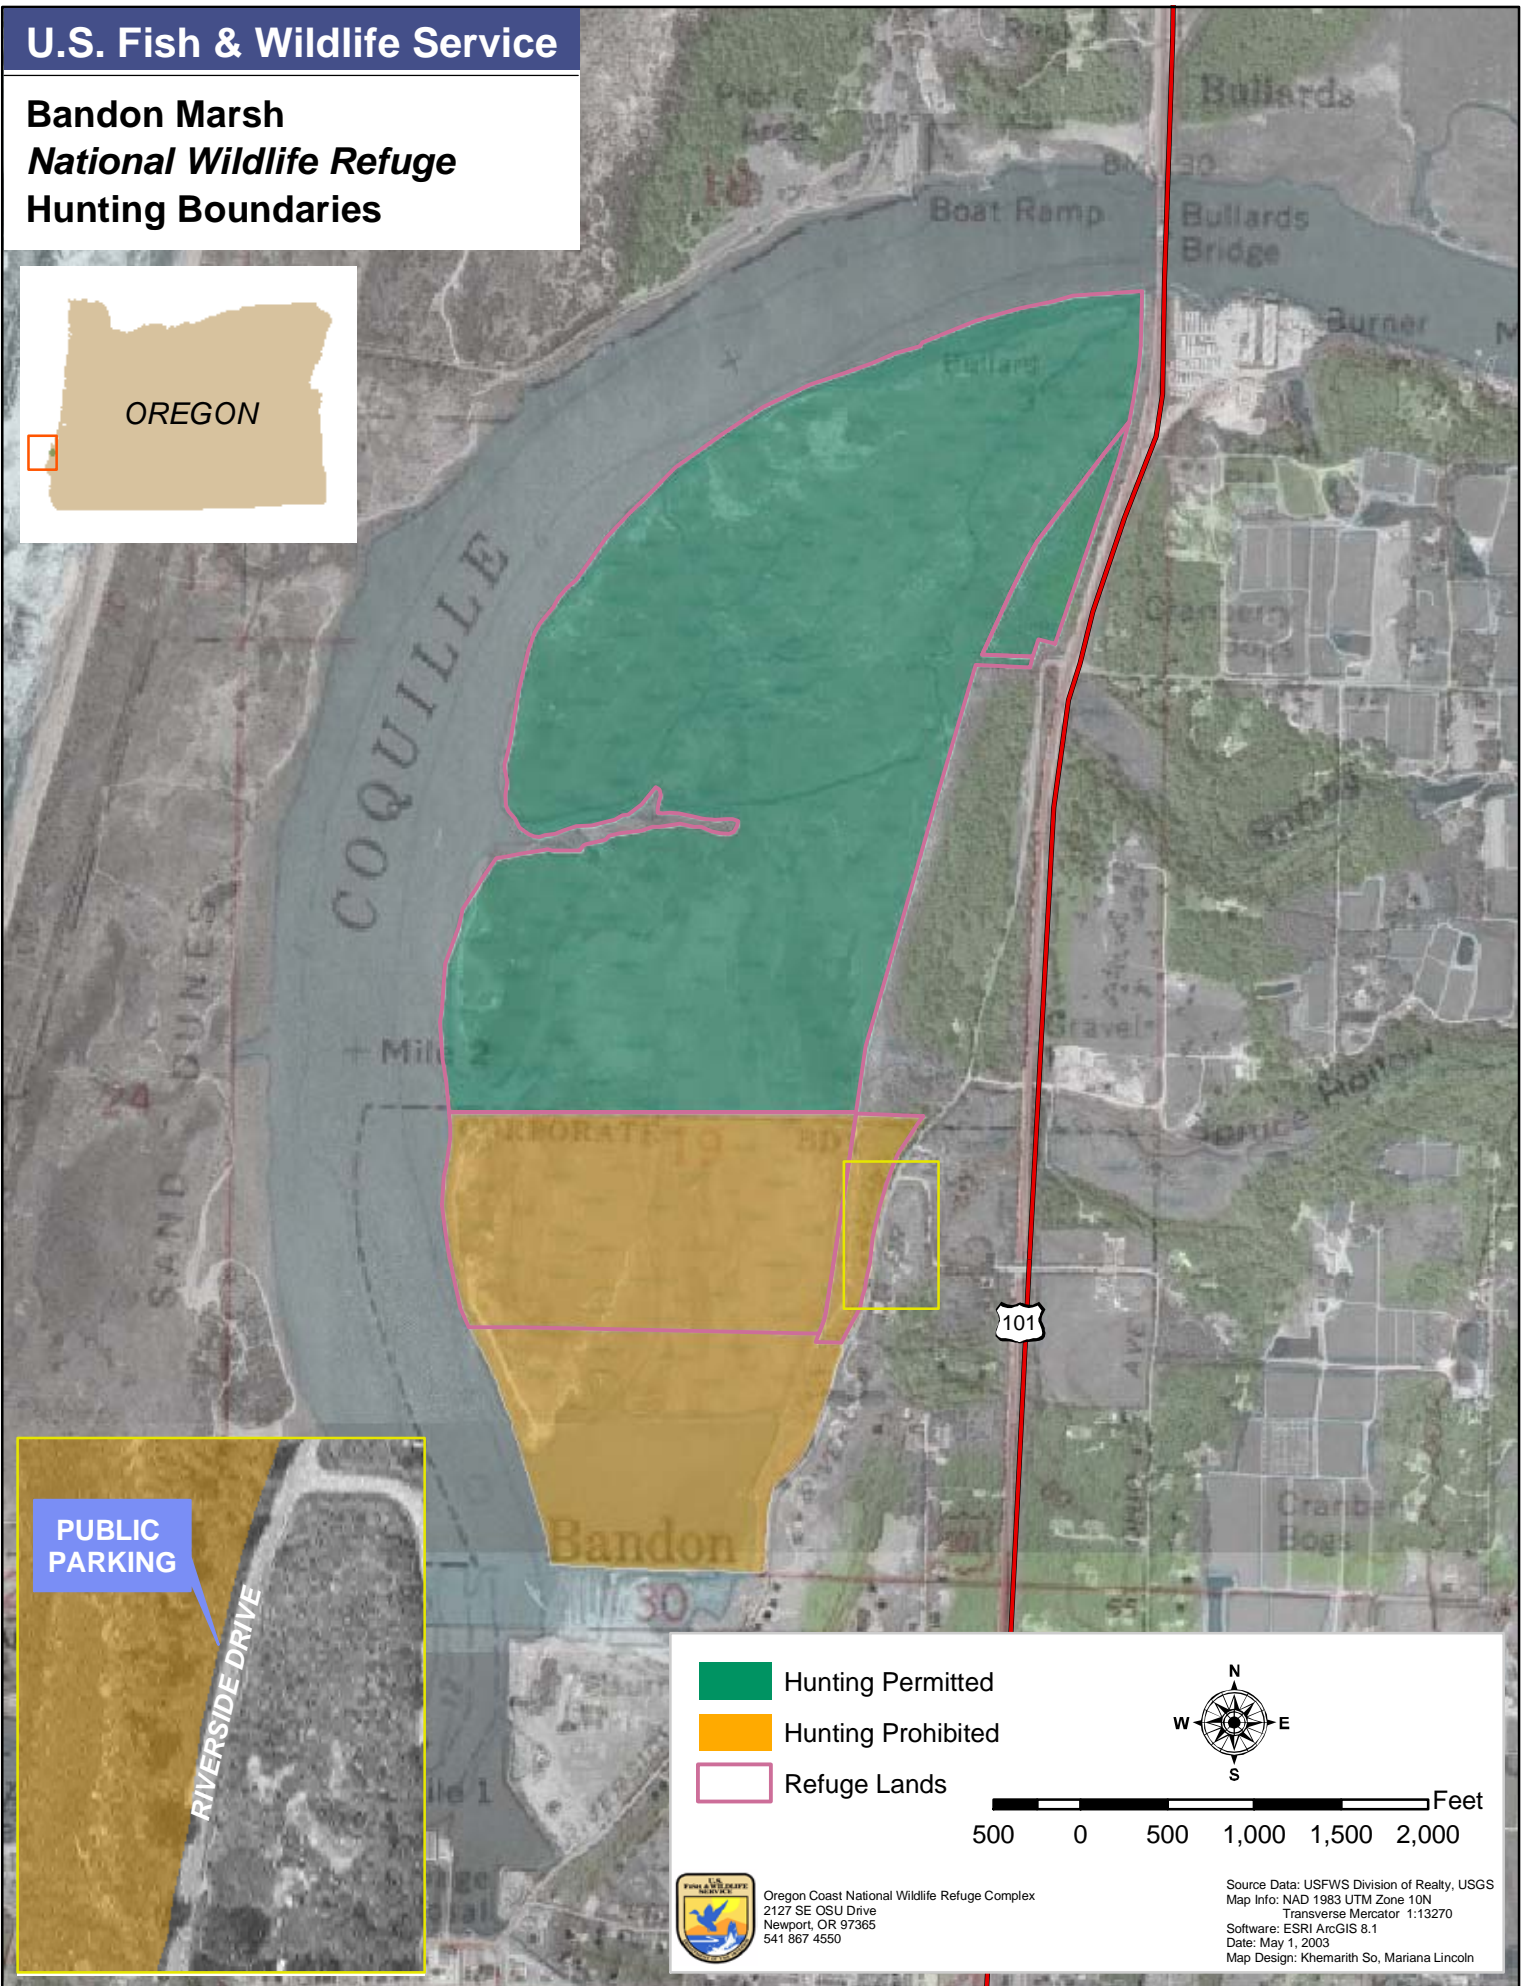

U.S. Fish & Wildlife Service

Bandon Marsh National Wildlife Refuge Hunting Boundaries

 Oregon Coast National Wildlife Refuge Complex
2127 SE OSU Drive
Newport, OR 97365
541 867 4550

Source Data: USFWS Division of Realty, USGS
Map Info: NAD 1983 UTM Zone 10N
Transverse Mercator 1:13270
Software: ESRI ArcGIS 8.1
Date: May 1, 2003
Map Design: Khemarith So, Mariana Lincoln