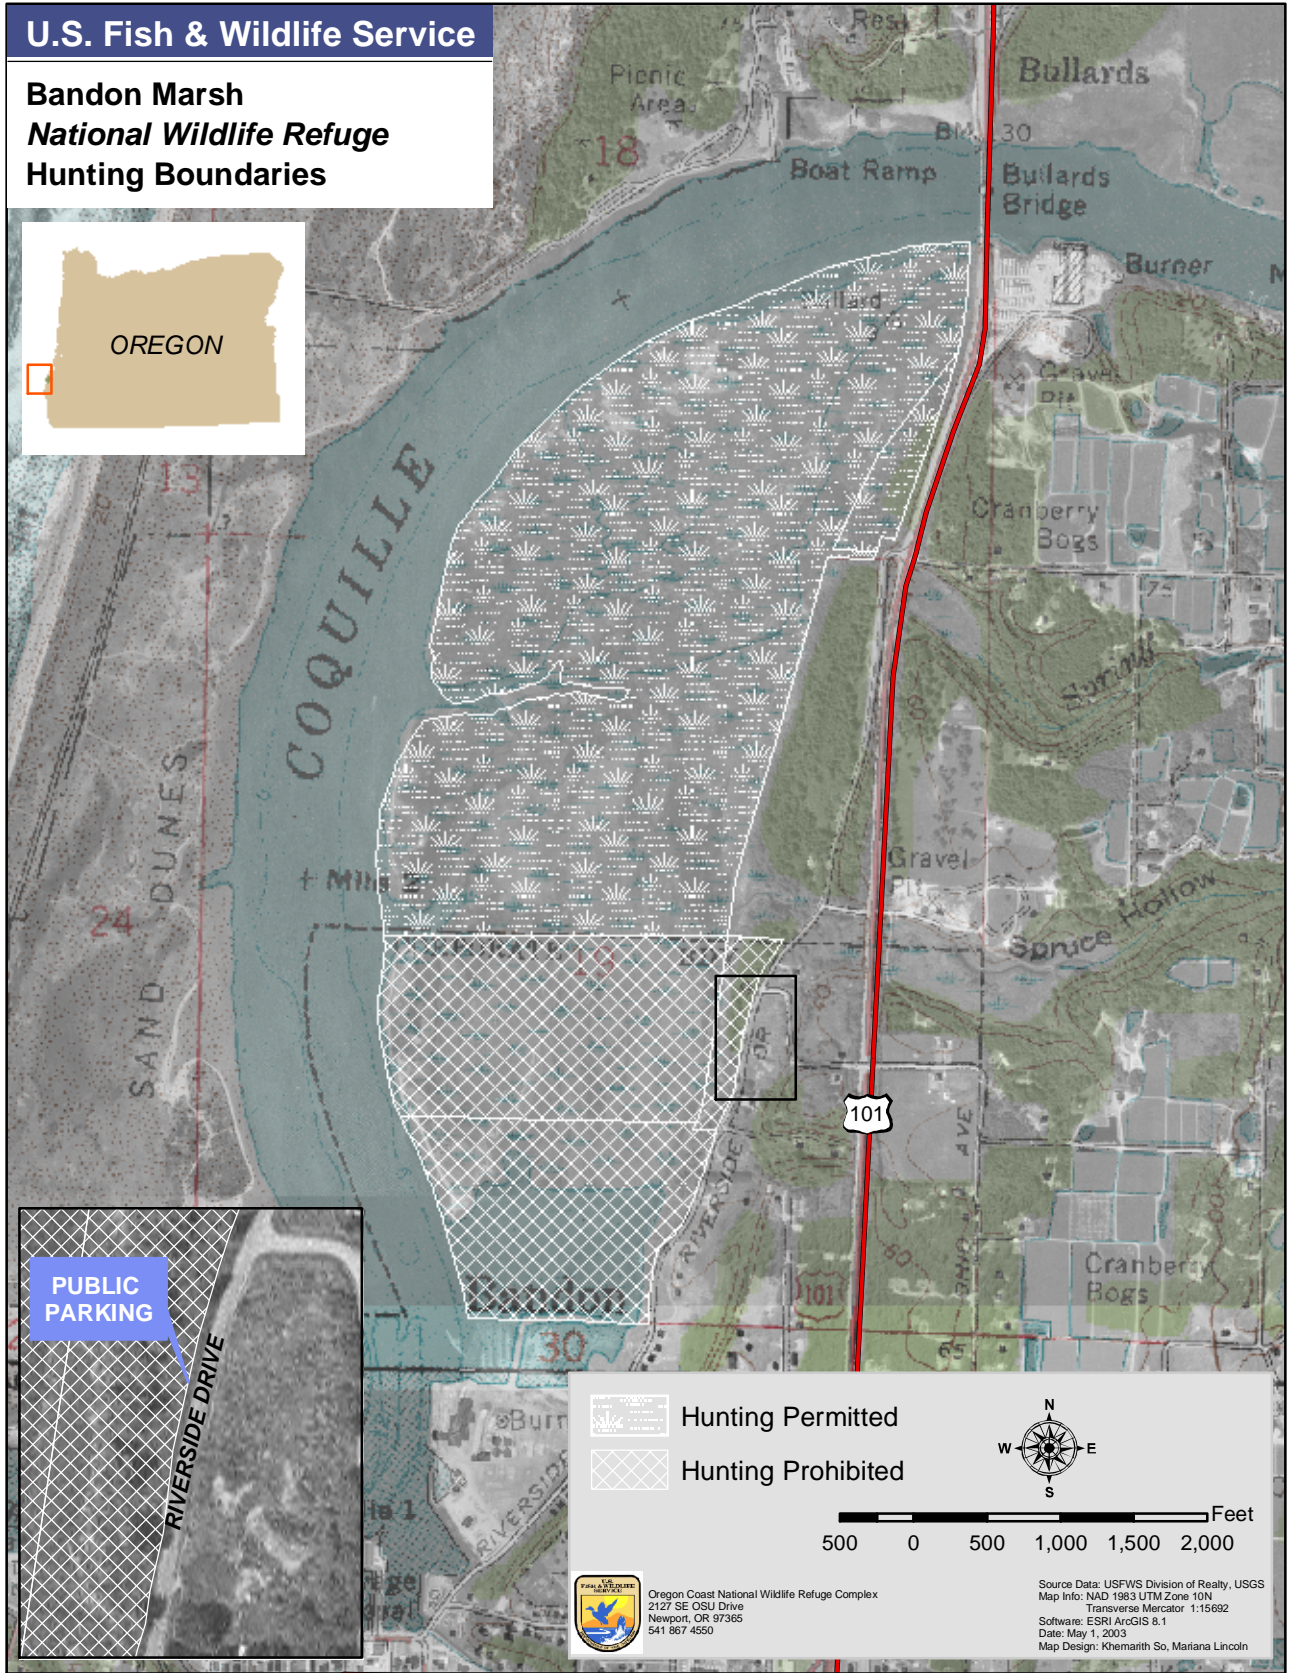

U.S. Fish & Wildlife Service

**Bandon Marsh
National Wildlife Refuge
Hunting Boundaries**

- Hunting Permitted
- Hunting Prohibited

Oregon Coast National Wildlife Refuge Complex
2127 SE OSU Drive
Newport, OR 97365
541 867 4550