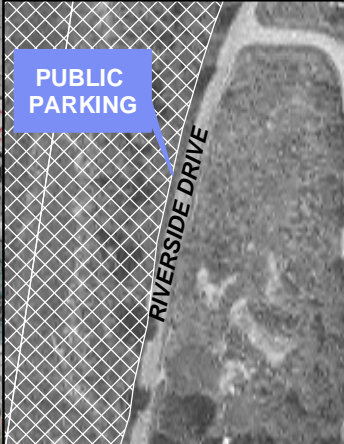

U.S. Fish & Wildlife Service

**Bandon Marsh
National Wildlife Refuge
Hunting Boundaries**

- Hunting Permitted
- Hunting Prohibited

Oregon Coast National Wildlife Refuge Complex
2127 SE OSU Drive
Newport, OR 97365
541 867 4550