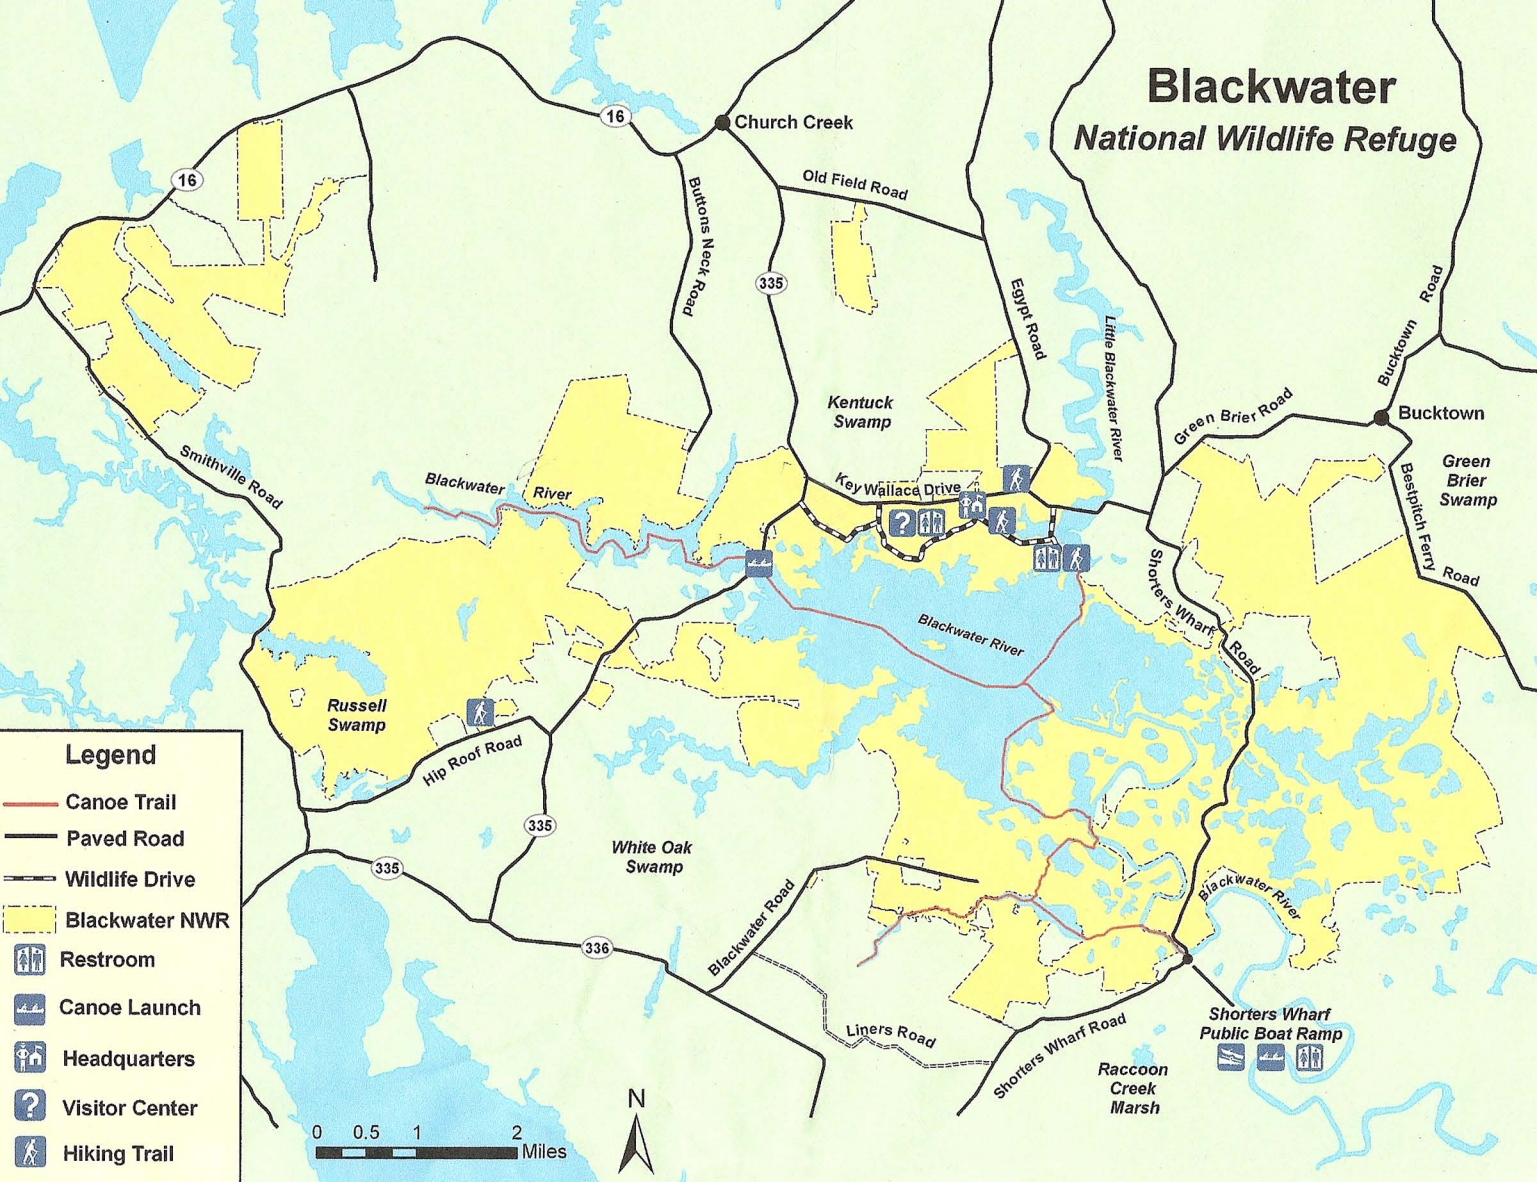

Blackwater National Wildlife Refuge

Legend

- Canoe Trail
- Paved Road
- Wildlife Drive
- Blackwater NWR
- Restroom
- Canoe Launch
- Headquarters
- Visitor Center
- Hiking Trail

0 0.5 1 2 Miles

Church Creek

Green Brier Swamp

Besplich Ferry Road

Smithville Road

Blackwater River

Kentuck Swamp

Key Wallace Drive

Blackwater River

Shorters Wharf Road

Russell Swamp

Hip Roof Road

335

White Oak Swamp

335

336

Blackwater Road

Liners Road

Shorters Wharf Road

Shorters Wharf Public Boat Ramp

Raccoon Creek Marsh

Blackwater River