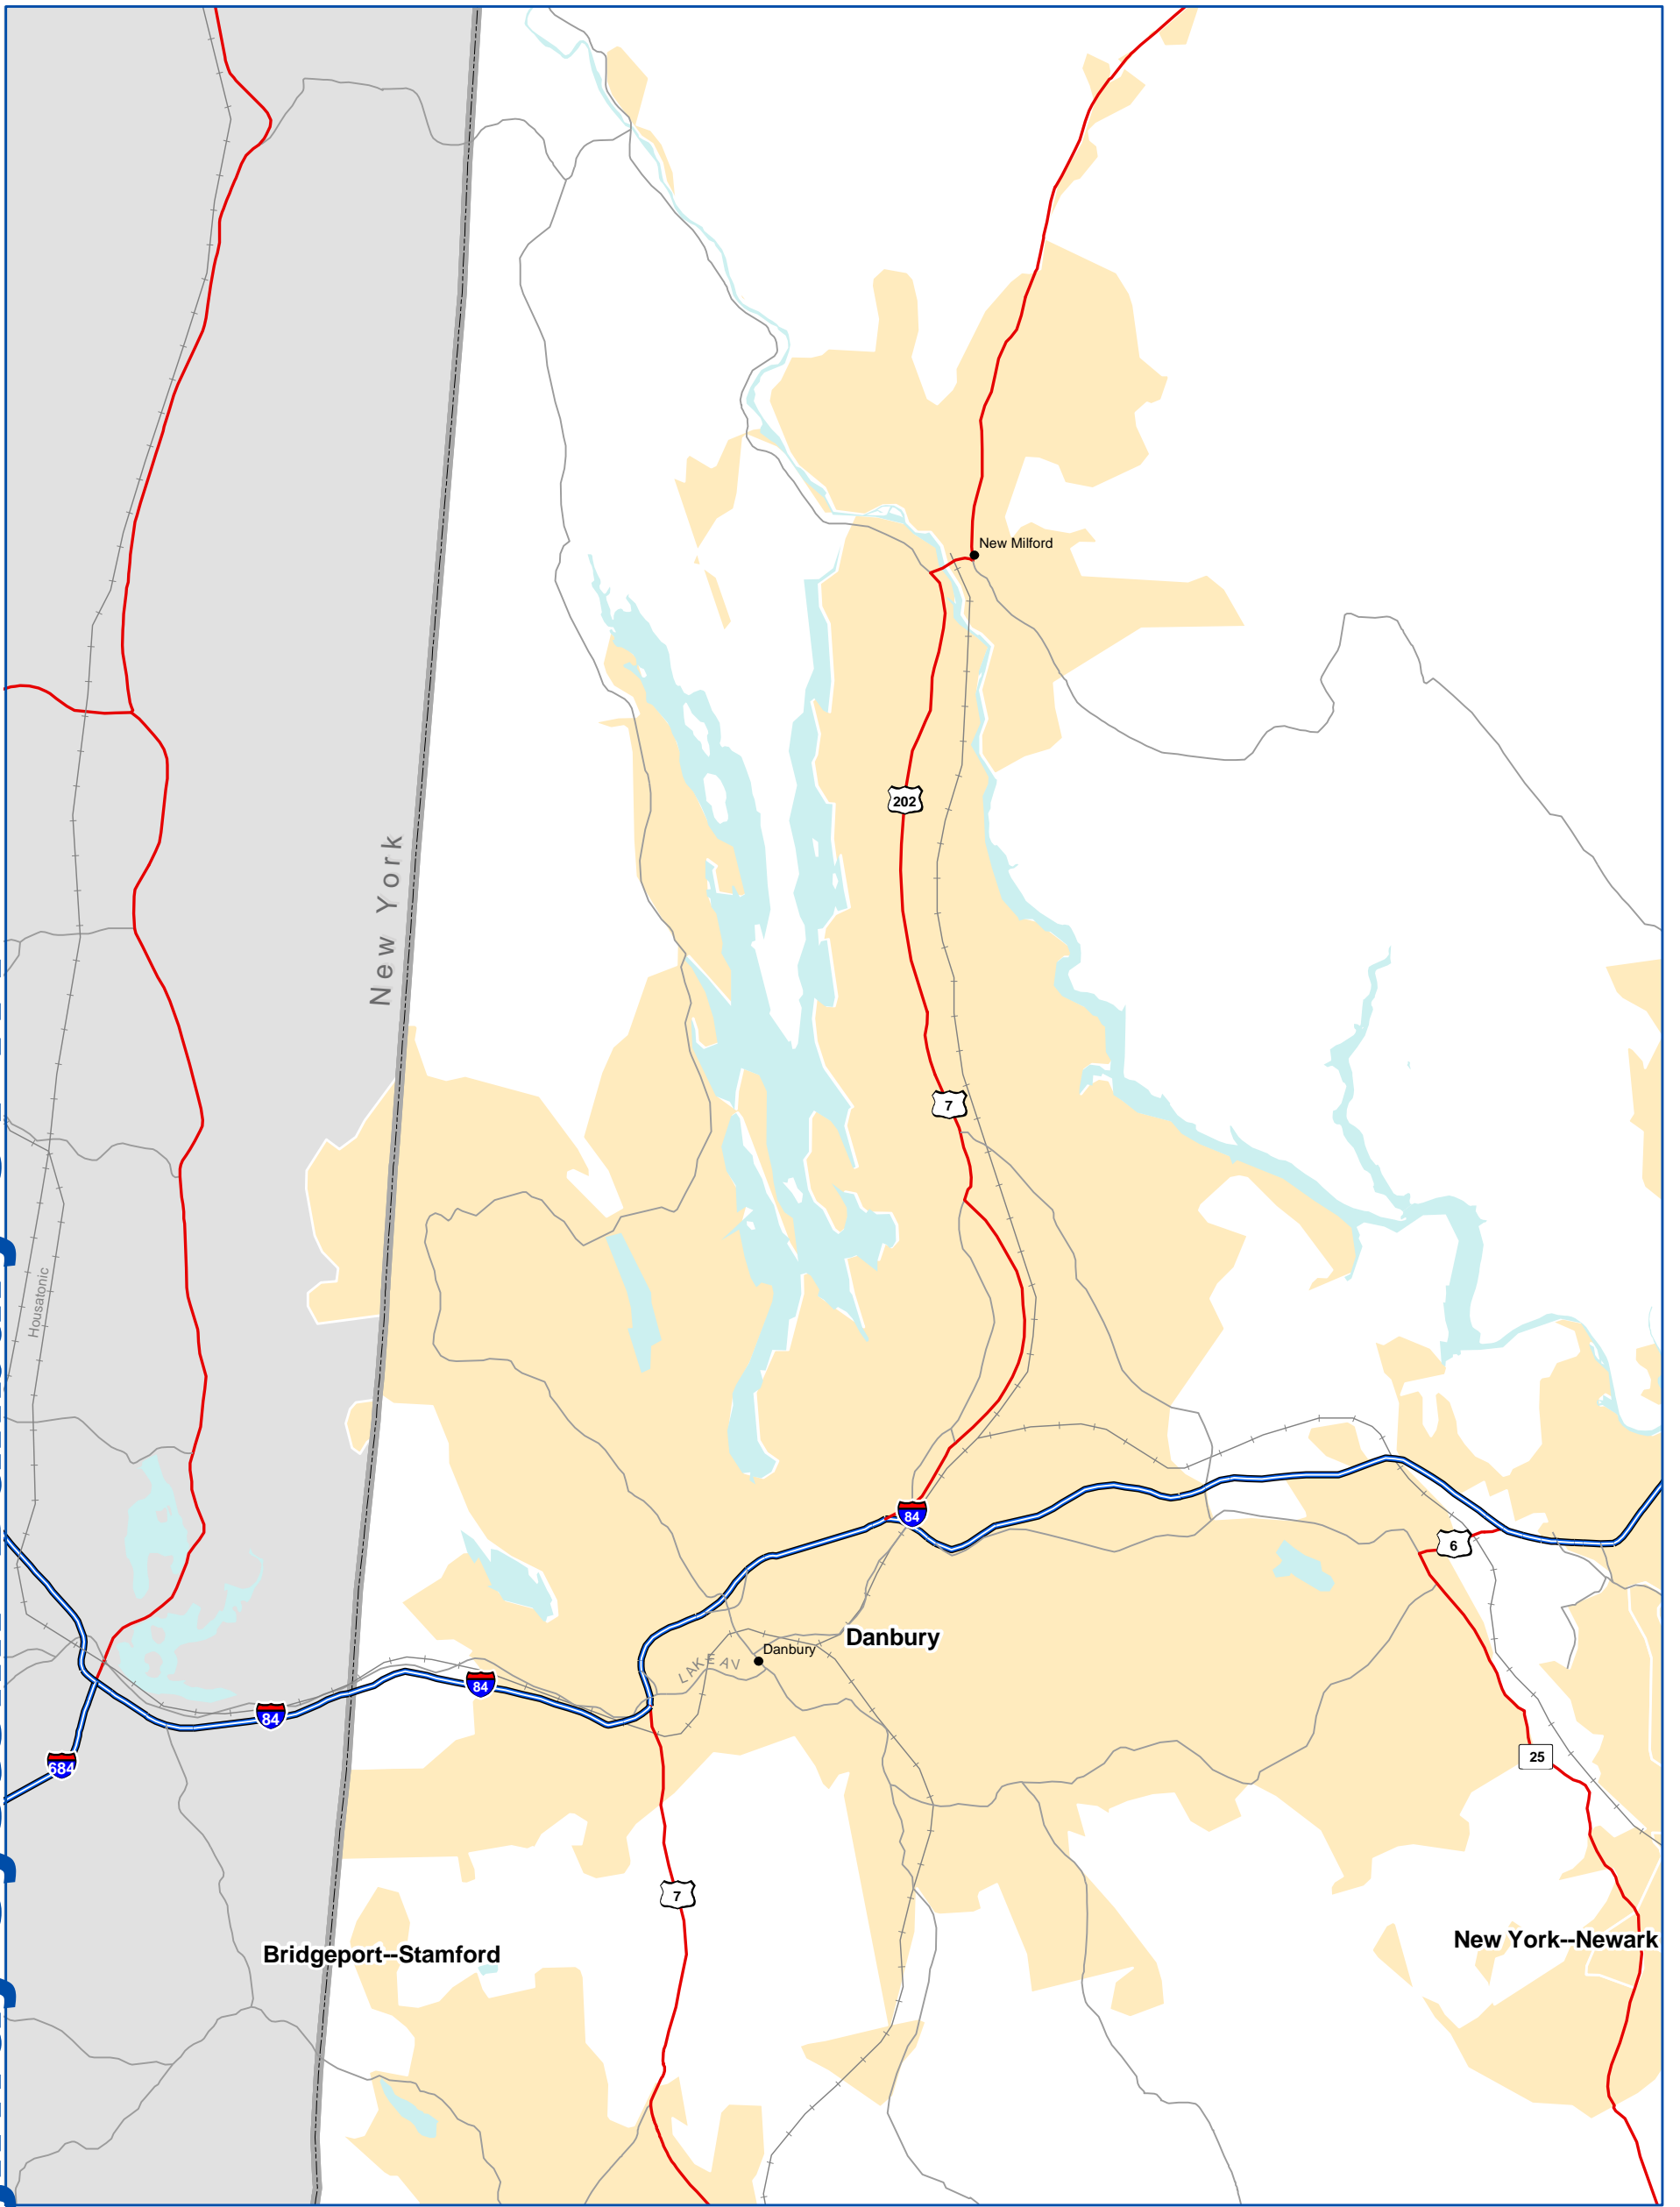

National Highway System: Danbury CT-NY

U.S. Department of Transportation
Federal Highway Administration

Eisenhower Interstate System	Census Urbanized Areas	Airport	Multipurpose Passenger Facility
Other NHS Routes	Indian Reservation	Intercity Bus Terminal	Port Terminal
Non-Interstate STRAHNET Route	Department of Defense	Ferry Terminal	Truck/Rail Facility
Major STRAHNET Connector	National Forest	Truck/Pipeline Terminal	AMTRAK Station
Intermodal Connector	National Park Service		Public Transit Station
Unbuilt NHS Routes	Water		
Other Roads (not on NHS)			
Railroad			