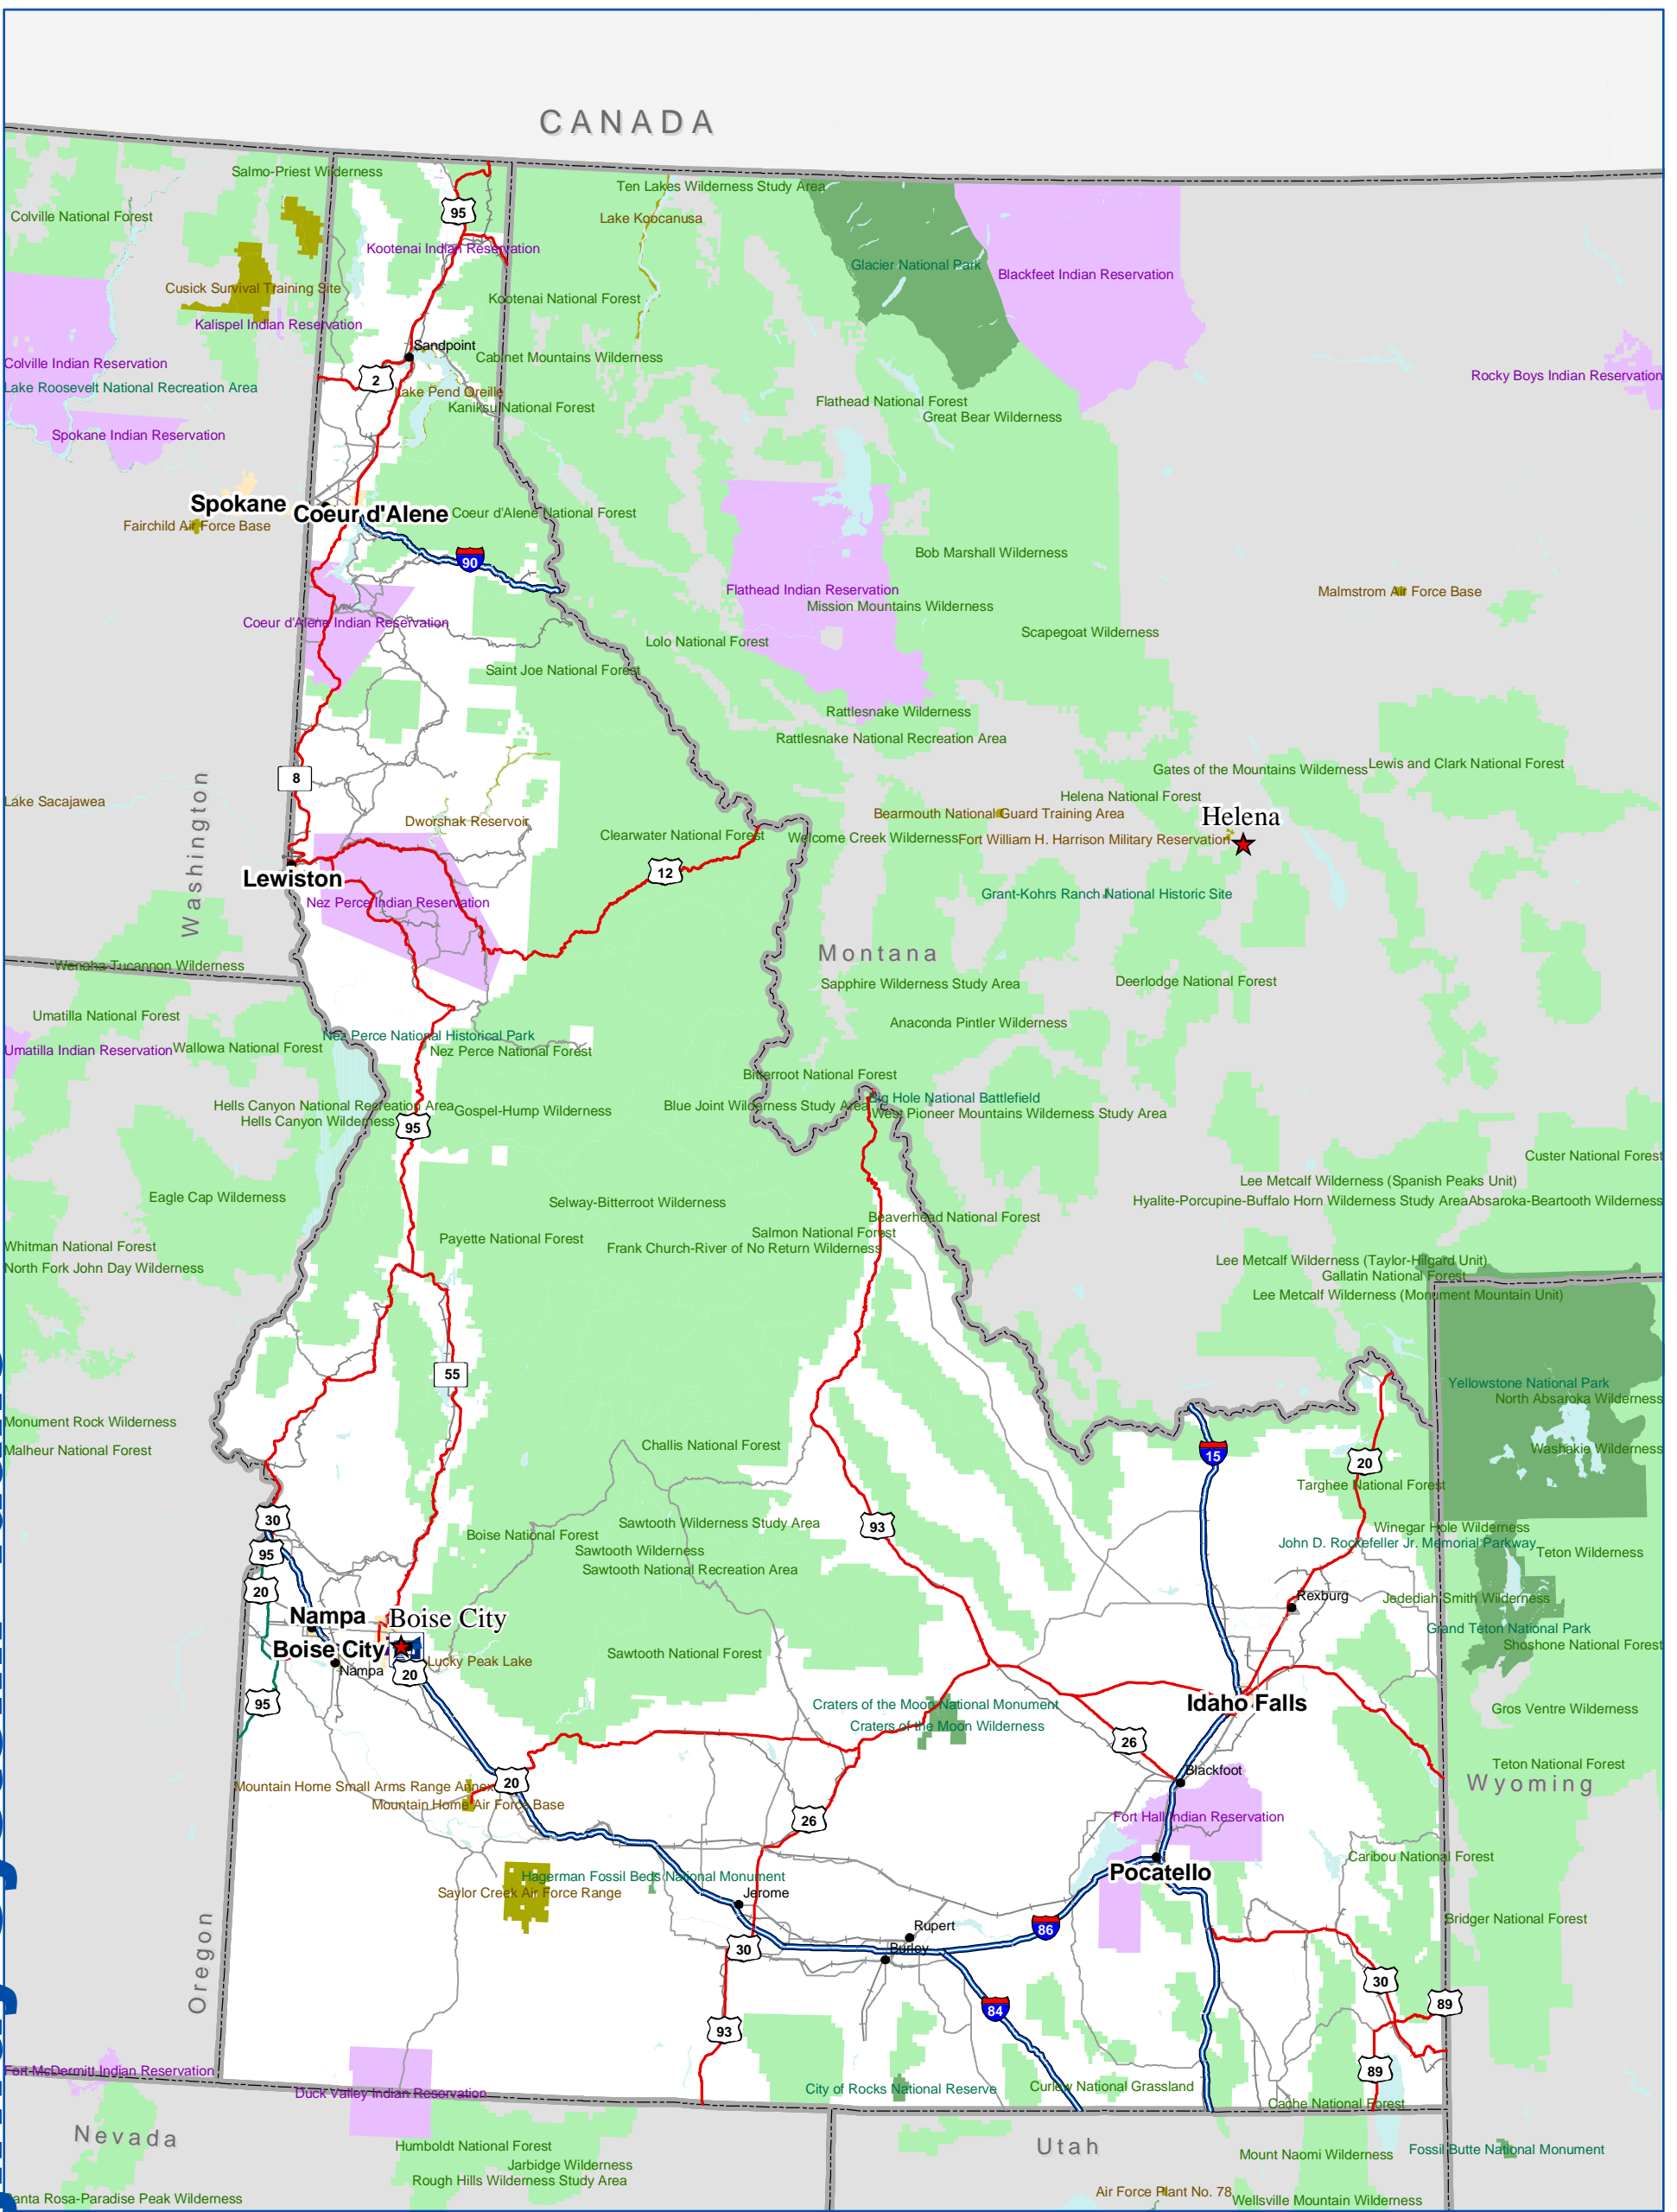

National Highway System: Idaho

U.S. Department of Transportation
Federal Highway Administration

	Eisenhower Interstate System		Census Urbanized Areas		Airport		Multipurpose Passenger Facility
	Other NHS Routes		Indian Reservation		Intercity Bus Terminal		Port Terminal
	Non-Interstate STRAHNET Route		Department of Defense		Ferry Terminal		Truck/Rail Facility
	Major STRAHNET Connector		National Forest		Truck/Pipeline Terminal		AMTRAK Station
	Intermodal Connector		National Park Service				Public Transit Station
	Unbuilt NHS Routes		Water				
	Other Roads (not on NHS)						
	Railroad						