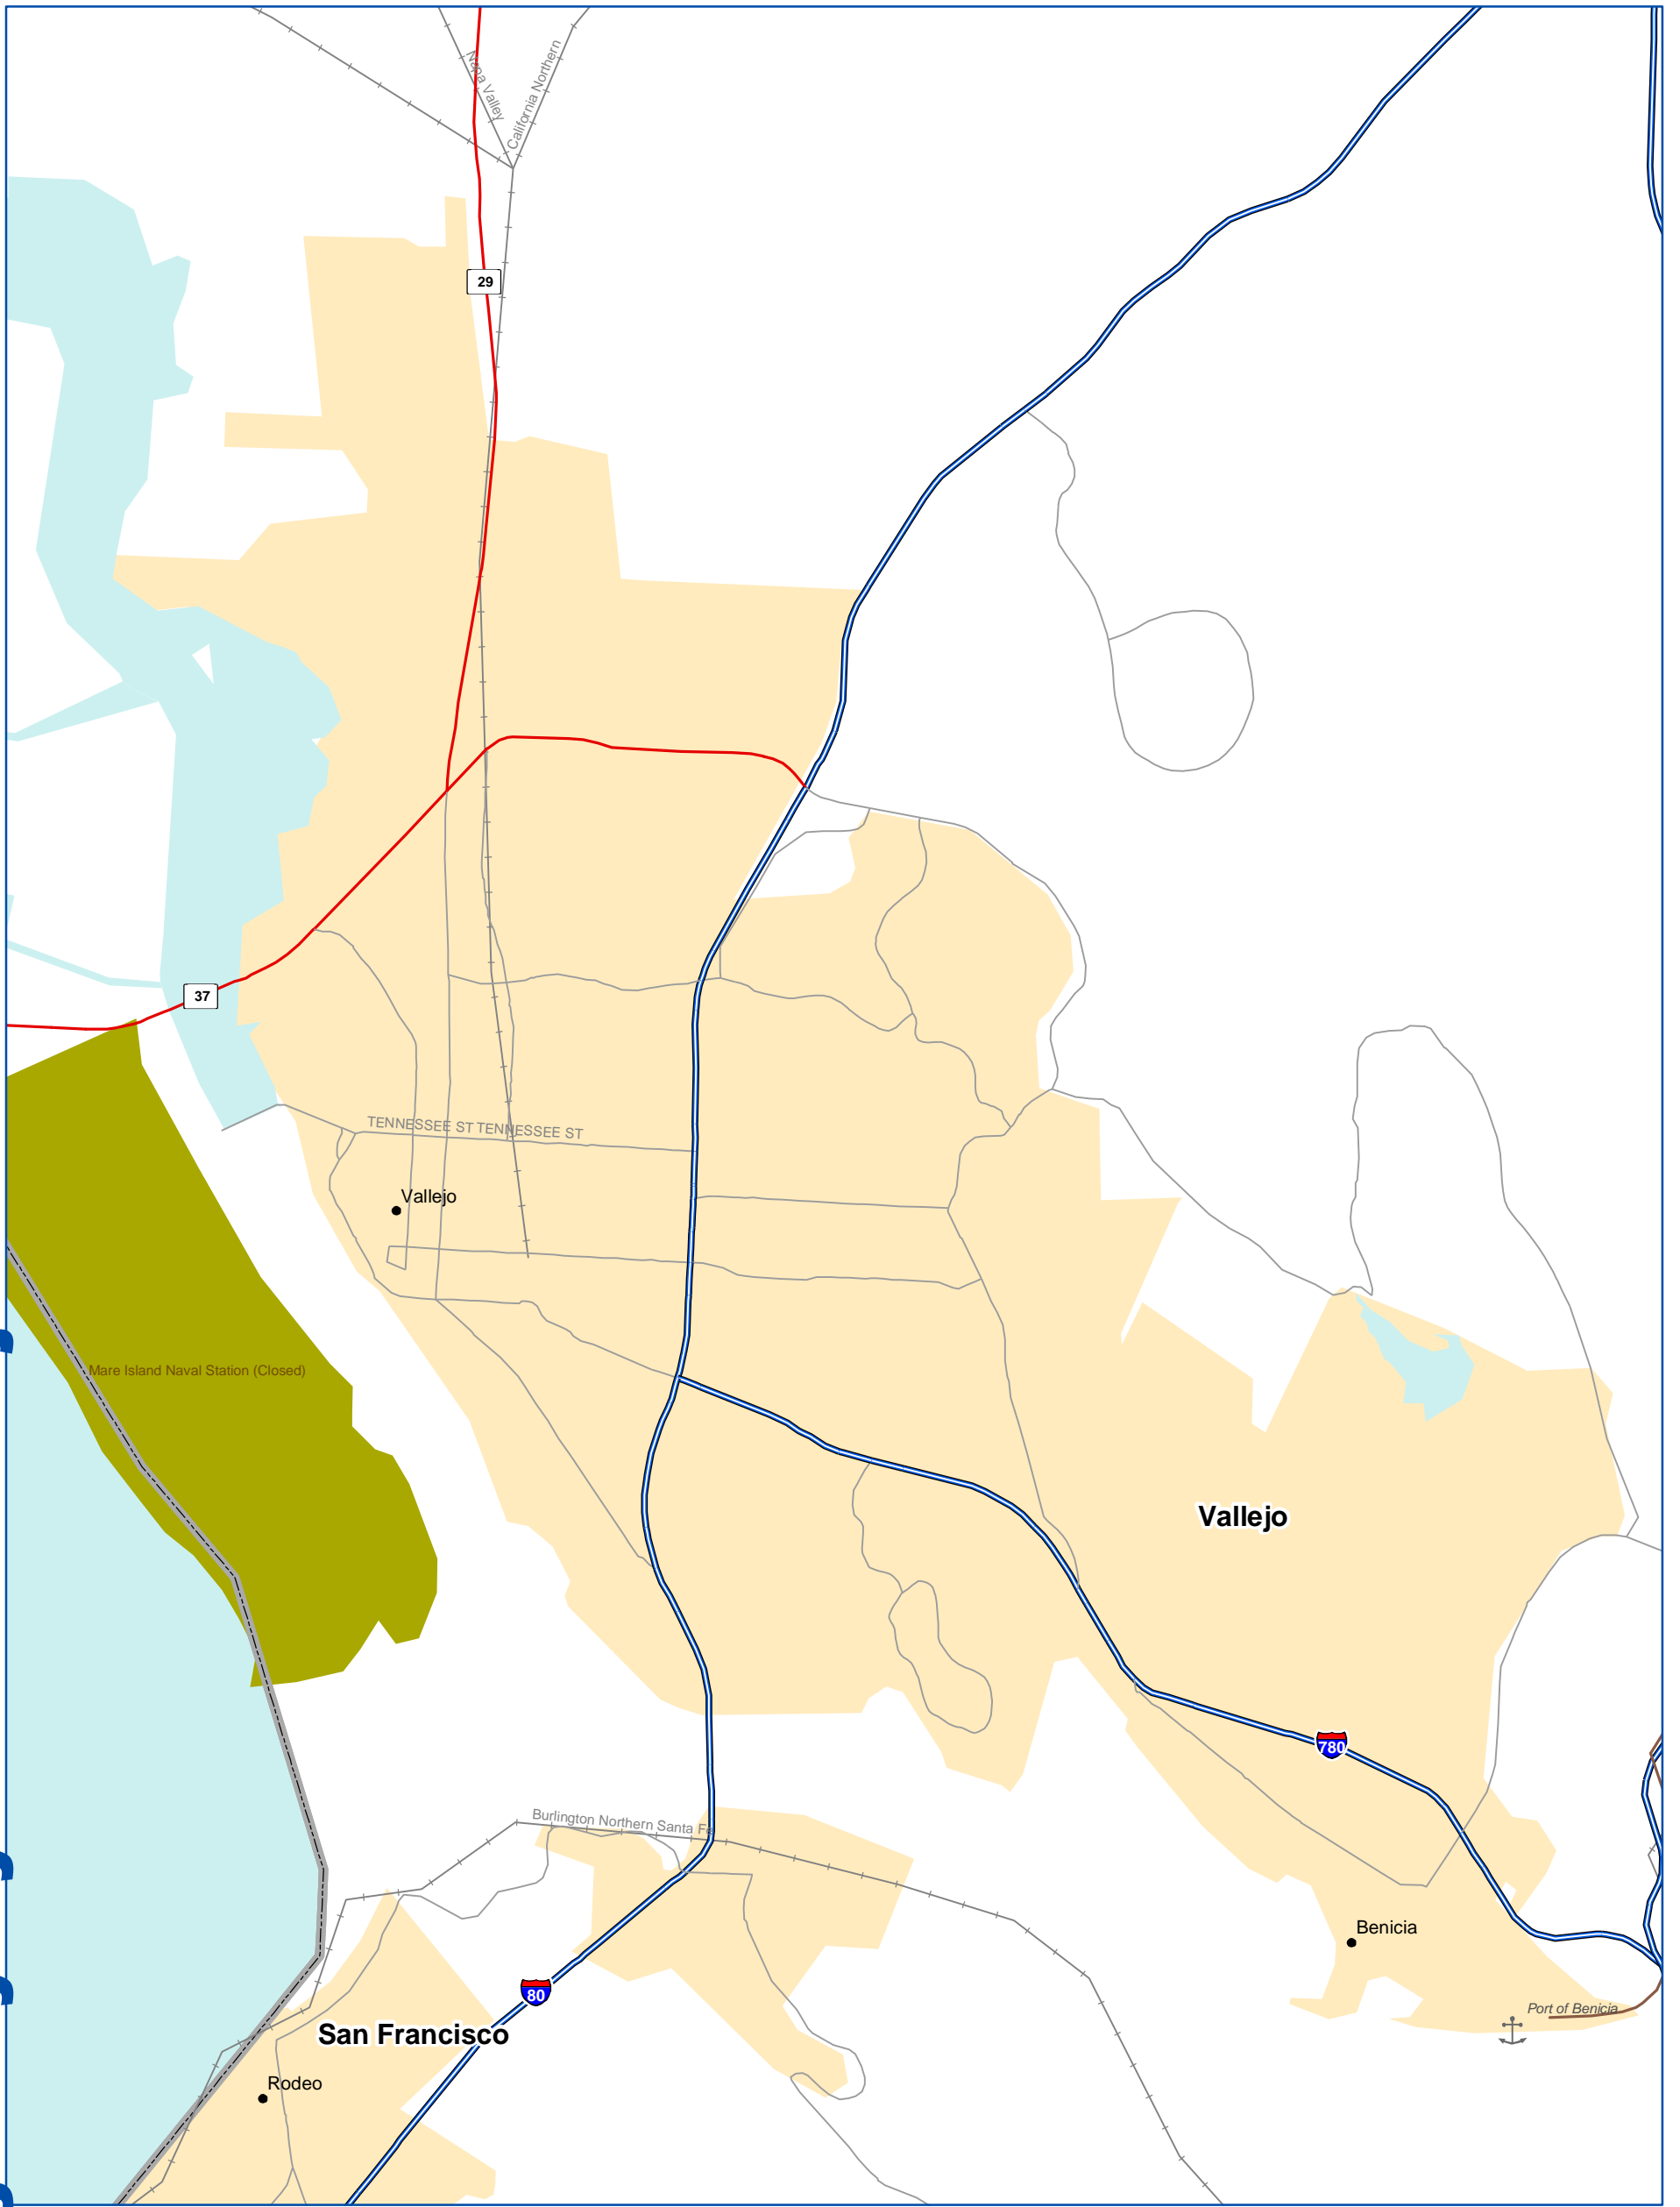

# National Highway System: Vallejo CA

**U.S. Department of Transportation  
Federal Highway Administration**

Eisenhower Interstate System	Census Urbanized Areas	Airport	Multipurpose Passenger Facility
Other NHS Routes	Indian Reservation	Intercity Bus Terminal	Port Terminal
Non-Interstate STRAHNET Route	Department of Defense	Ferry Terminal	Truck/Rail Facility
Major STRAHNET Connector	National Forest	Truck/Pipeline Terminal	AMTRAK Station
Intermodal Connector	National Park Service		Public Transit Station
Unbuilt NHS Routes	Water		
Other Roads (not on NHS)			
Railroad			

0 1 2 Miles

0 1 2 Kilometers