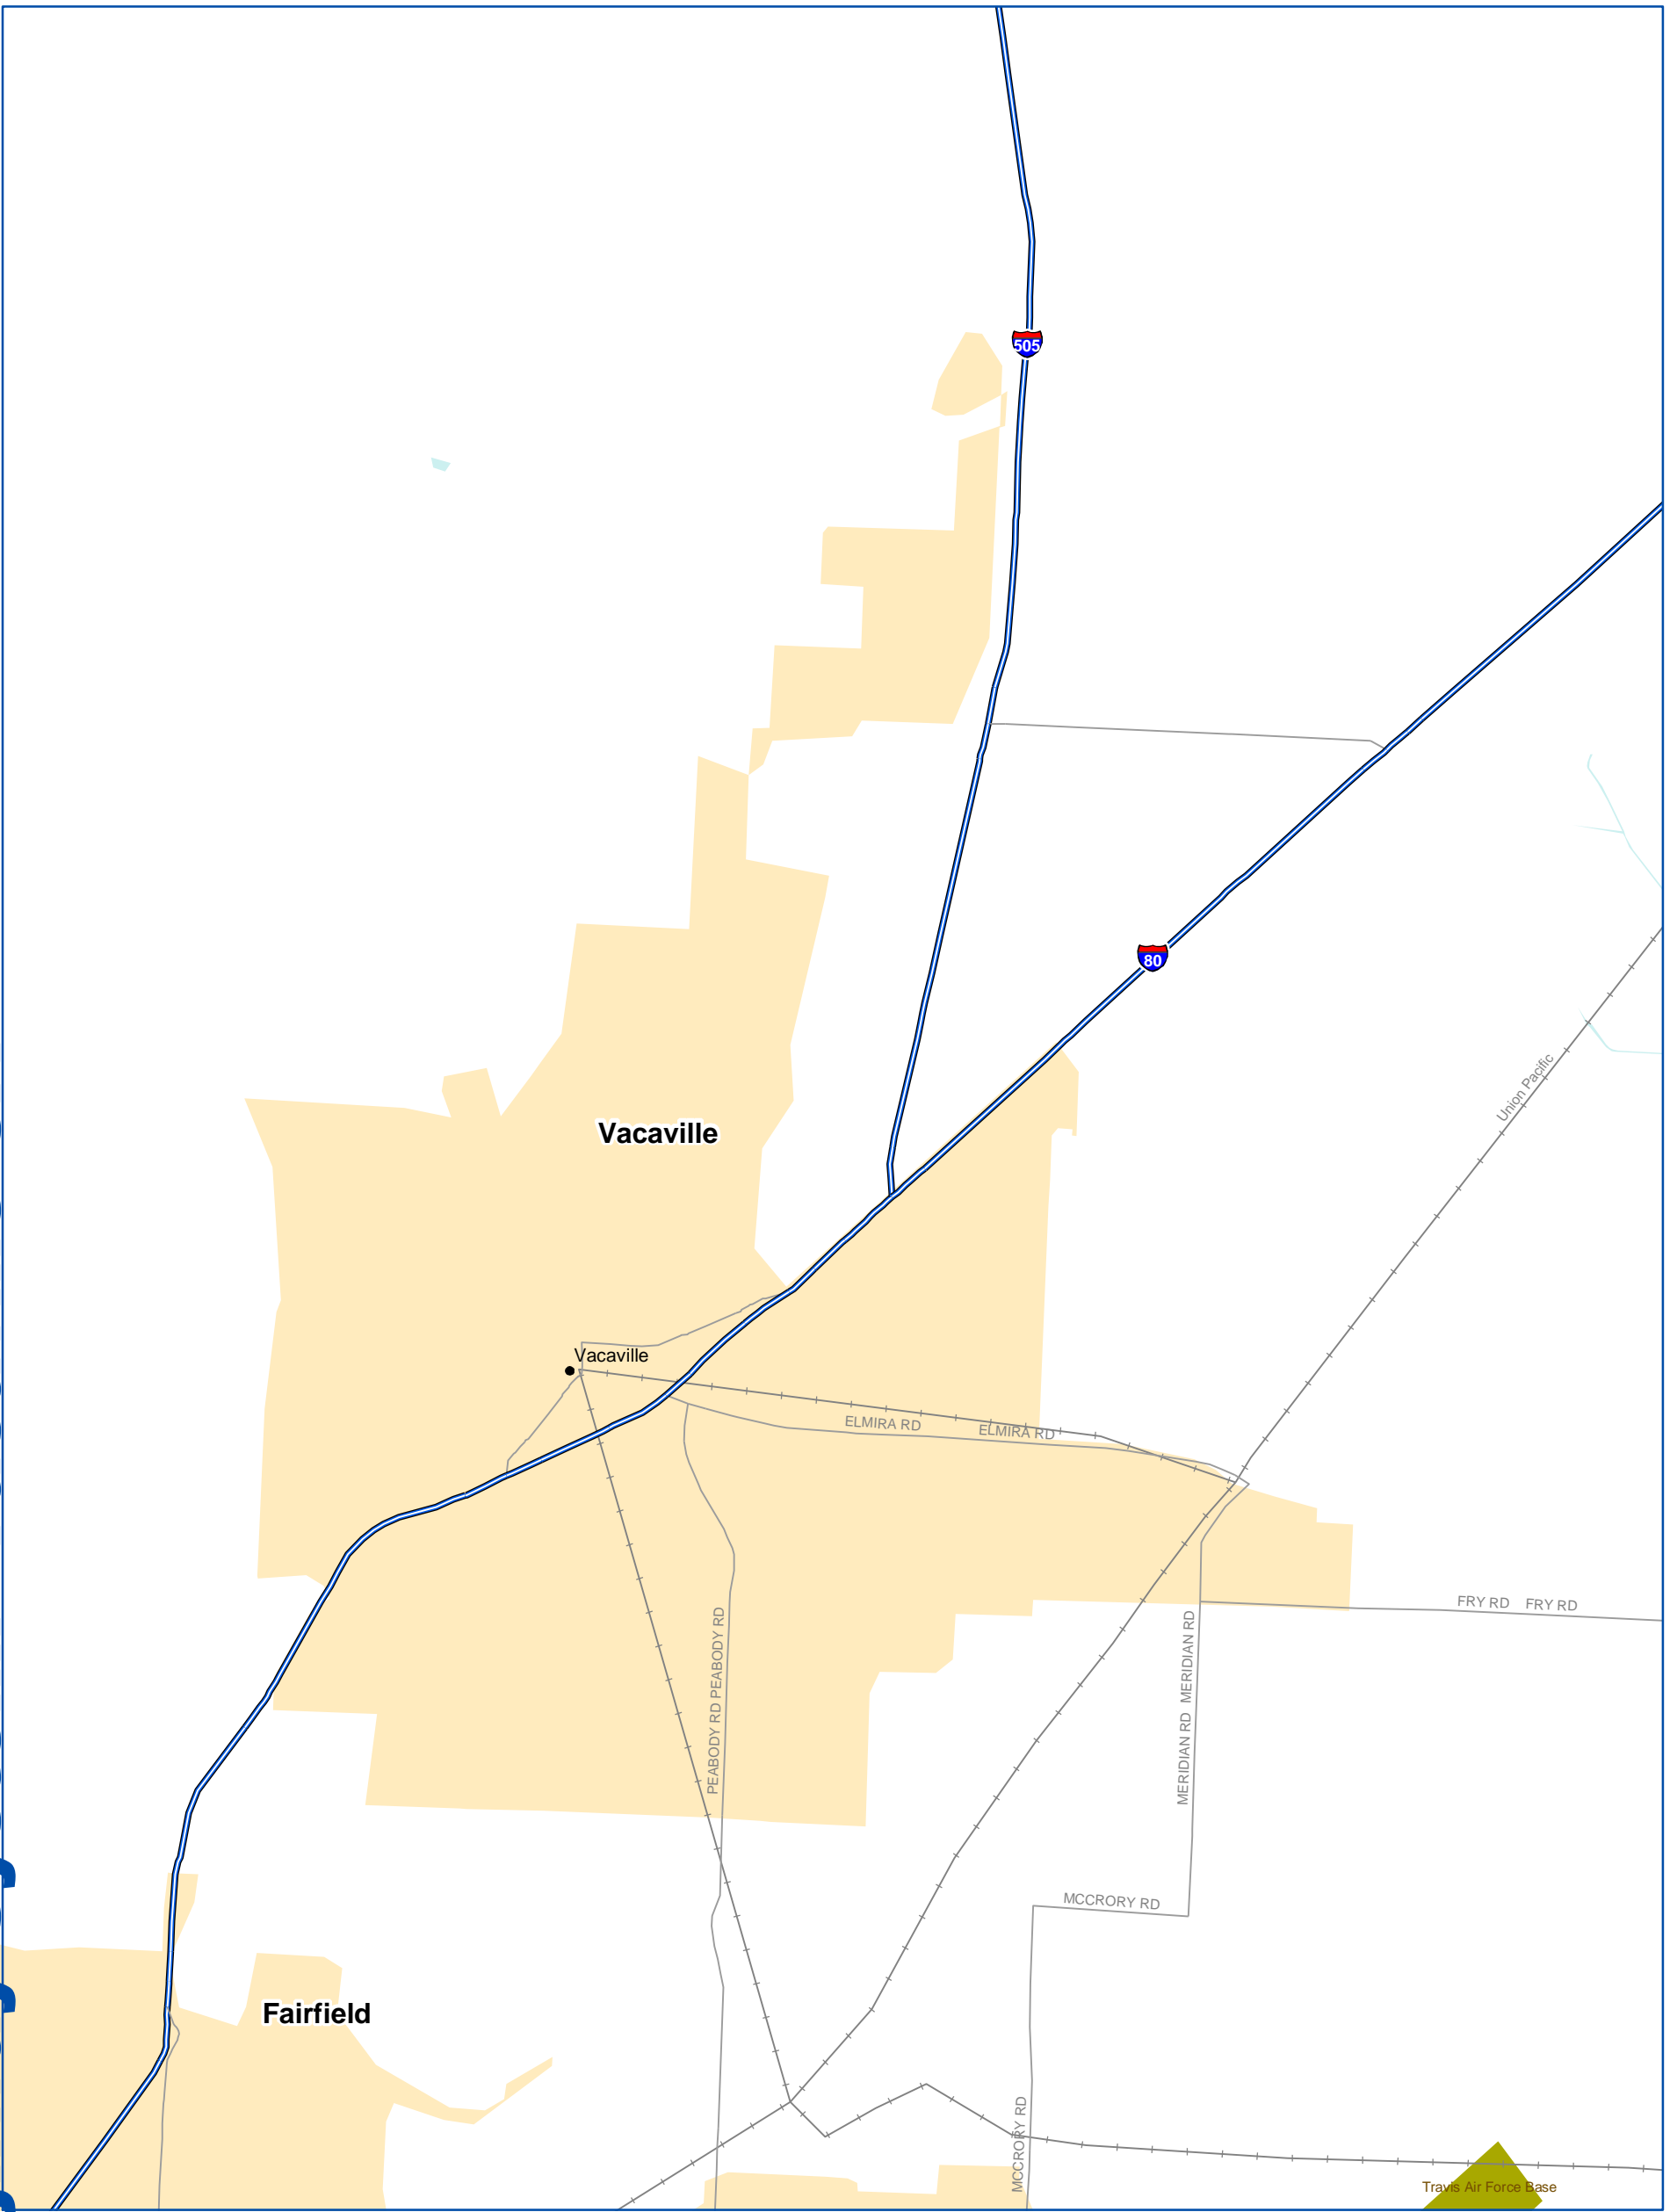

# National Highway System: Vacaville CA

U.S. Department of Transportation  
Federal Highway Administration

Eisenhower Interstate System	Census Urbanized Areas	Airport	Multipurpose Passenger Facility
Other NHS Routes	Indian Reservation	Intercity Bus Terminal	Port Terminal
Non-Interstate STRAHNET Route	Department of Defense	Ferry Terminal	Truck/Rail Facility
Major STRAHNET Connector	National Forest	Truck/Pipeline Terminal	AMTRAK Station
Intermodal Connector	National Park Service		Public Transit Station
Unbuilt NHS Routes	Water		
Other Roads (not on NHS)			
Railroad			

0 1 2 Miles

0 1 2 Kilometers