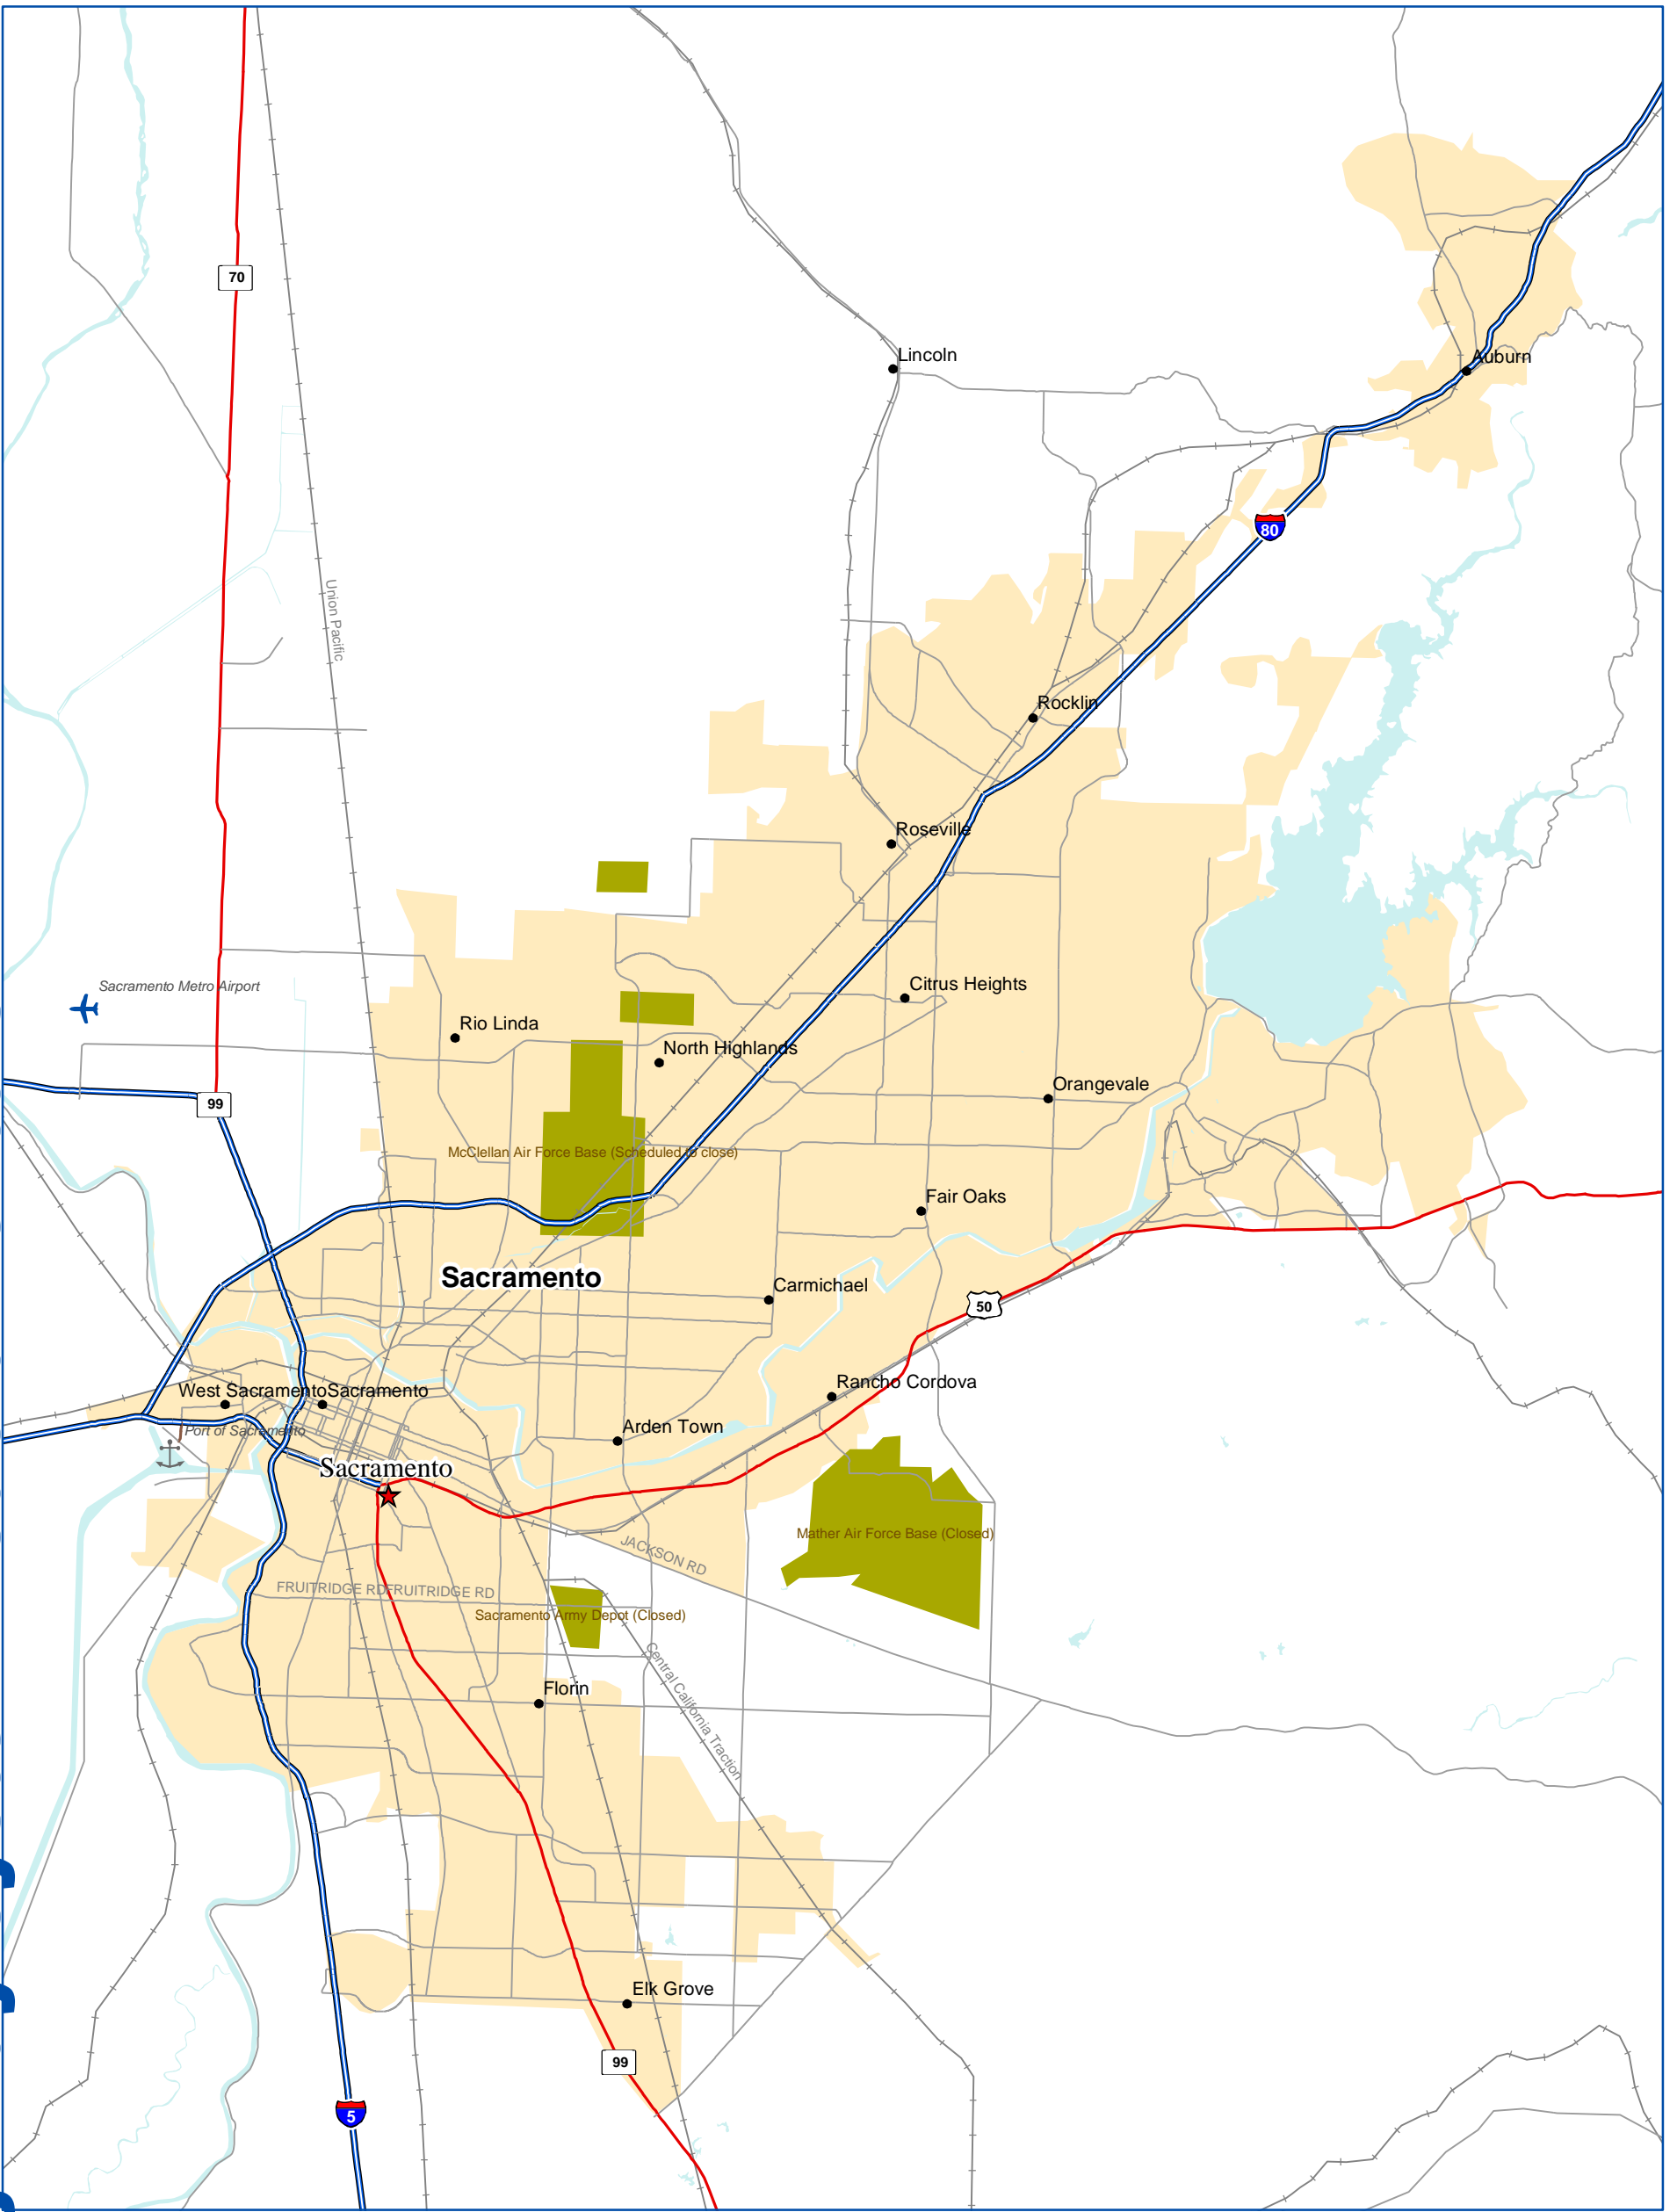

National Highway System: Sacramento CA

U.S. Department of Transportation
Federal Highway Administration

Eisenhower Interstate System	Census Urbanized Areas	Airport	Multipurpose Passenger Facility
Other NHS Routes	Indian Reservation	Intercity Bus Terminal	Port Terminal
Non-Interstate STRAHNET Route	Department of Defense	Ferry Terminal	Truck/Rail Facility
Major STRAHNET Connector	National Forest	Truck/Pipeline Terminal	AMTRAK Station
Intermodal Connector	National Park Service		Public Transit Station
Unbuilt NHS Routes	Water		
Other Roads (not on NHS)			
Railroad			