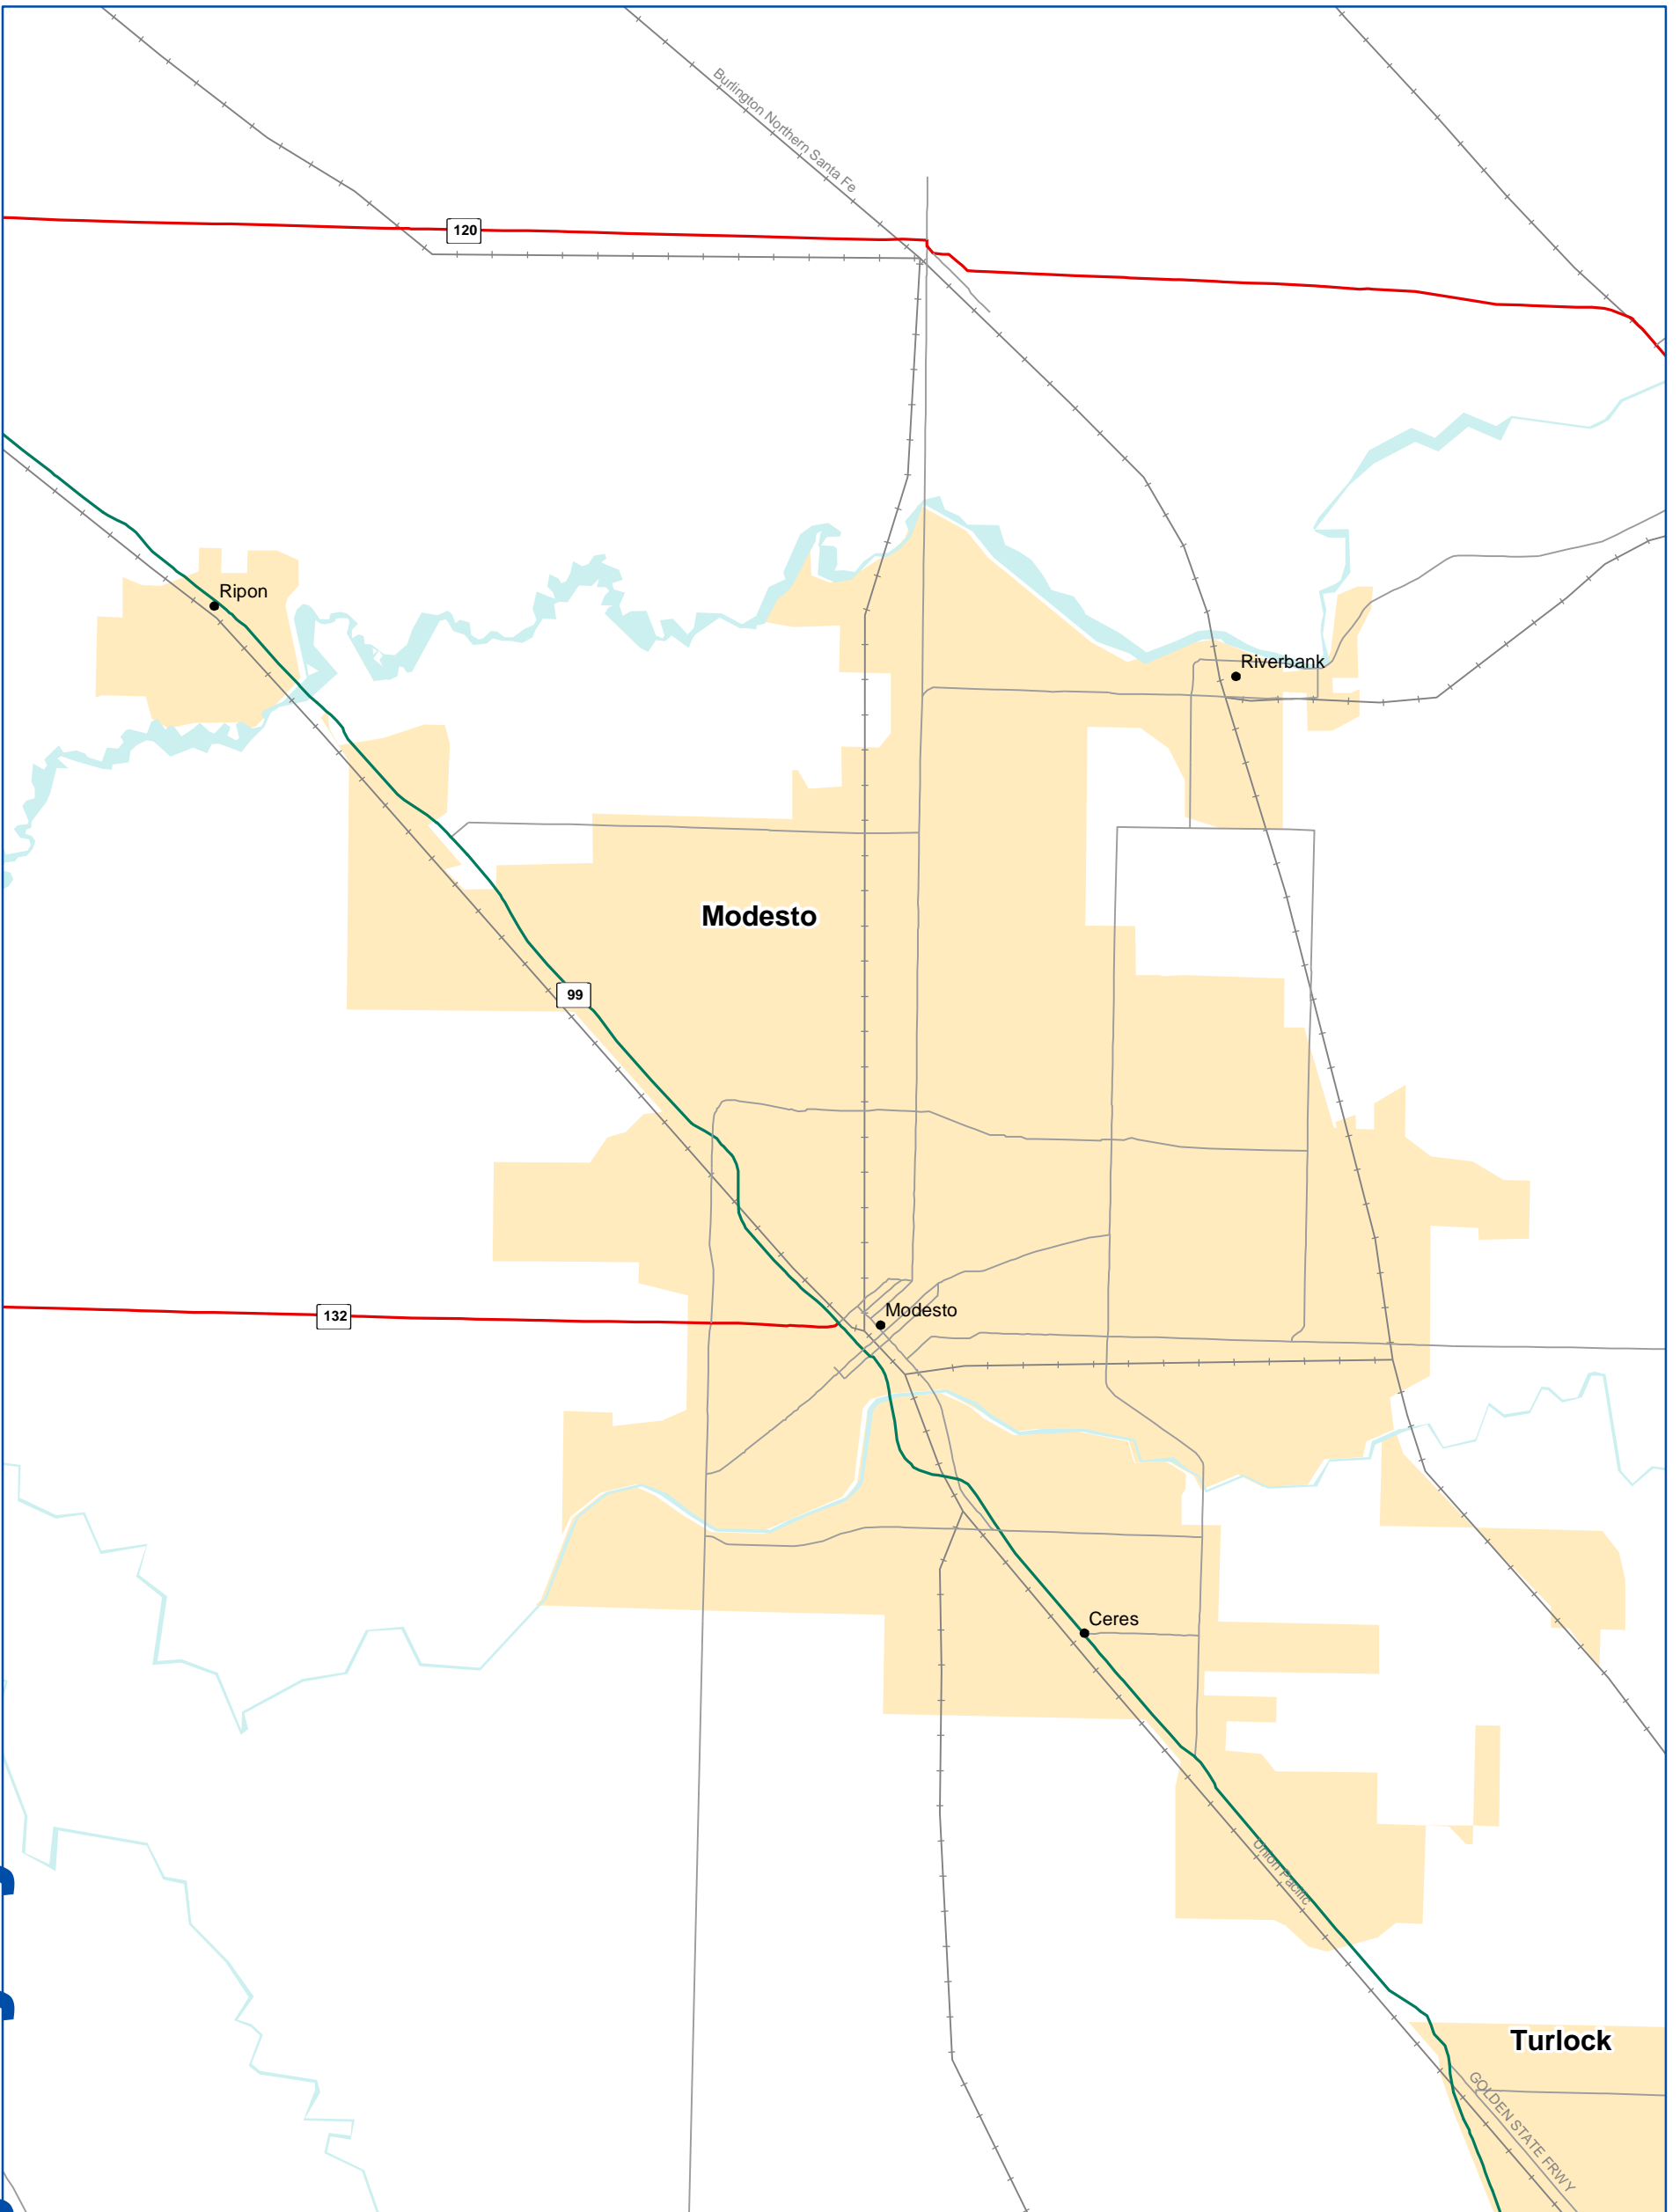

National Highway System: Modesto CA

U.S. Department of Transportation
Federal Highway Administration

Eisenhower Interstate System	Census Urbanized Areas	Airport	Multipurpose Passenger Facility
Other NHS Routes	Indian Reservation	Intercity Bus Terminal	Port Terminal
Non-Interstate STRAHNET Route	Department of Defense	Ferry Terminal	Truck/Rail Facility
Major STRAHNET Connector	National Forest	Truck/Pipeline Terminal	AMTRAK Station
Intermodal Connector	National Park Service		Public Transit Station
Unbuilt NHS Routes	Water		
Other Roads (not on NHS)			
Railroad			