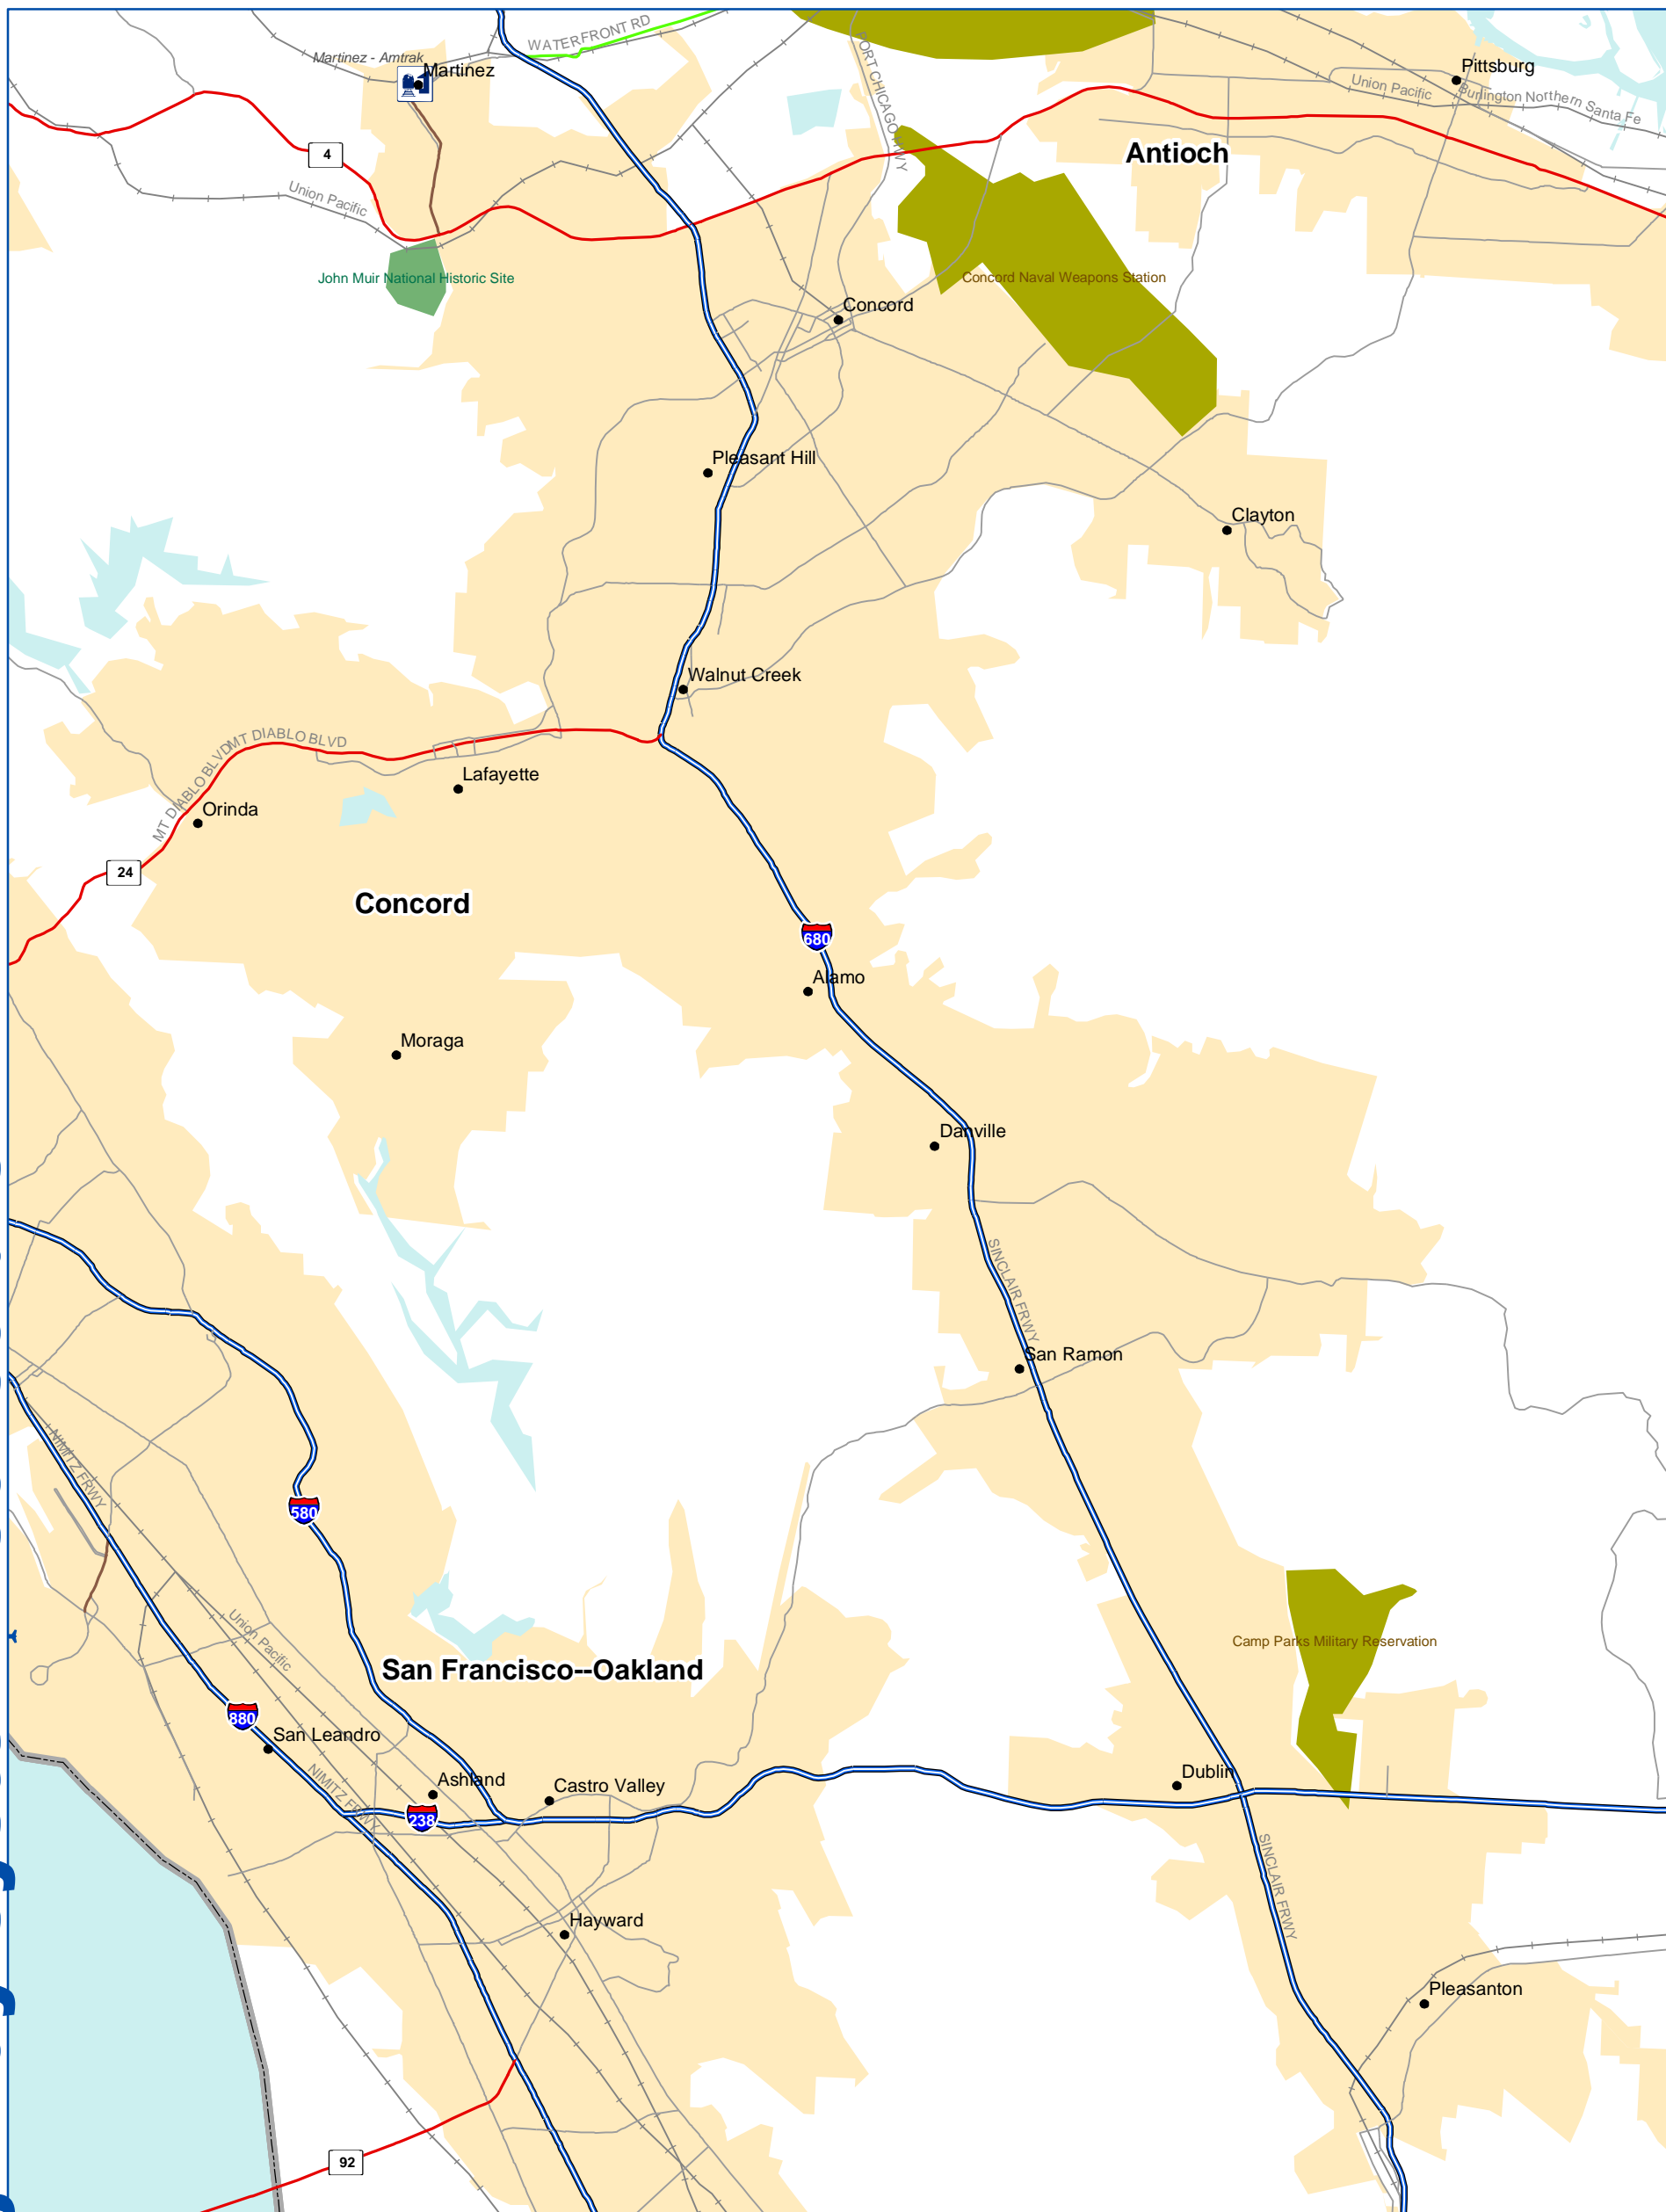

National Highway System: Concord CA

U.S. Department of Transportation
Federal Highway Administration

Eisenhower Interstate System	Census Urbanized Areas	Airport	Multipurpose Passenger Facility
Other NHS Routes	Indian Reservation	Intercity Bus Terminal	Port Terminal
Non-Interstate STRAHNET Route	Department of Defense	Ferry Terminal	Truck/Rail Facility
Major STRAHNET Connector	National Forest	Truck/Pipeline Terminal	AMTRAK Station
Intermodal Connector	National Park Service		Public Transit Station
Unbuilt NHS Routes	Water		
Other Roads (not on NHS)			
Railroad			

0 2 4 Miles

0 2 4 Kilometers