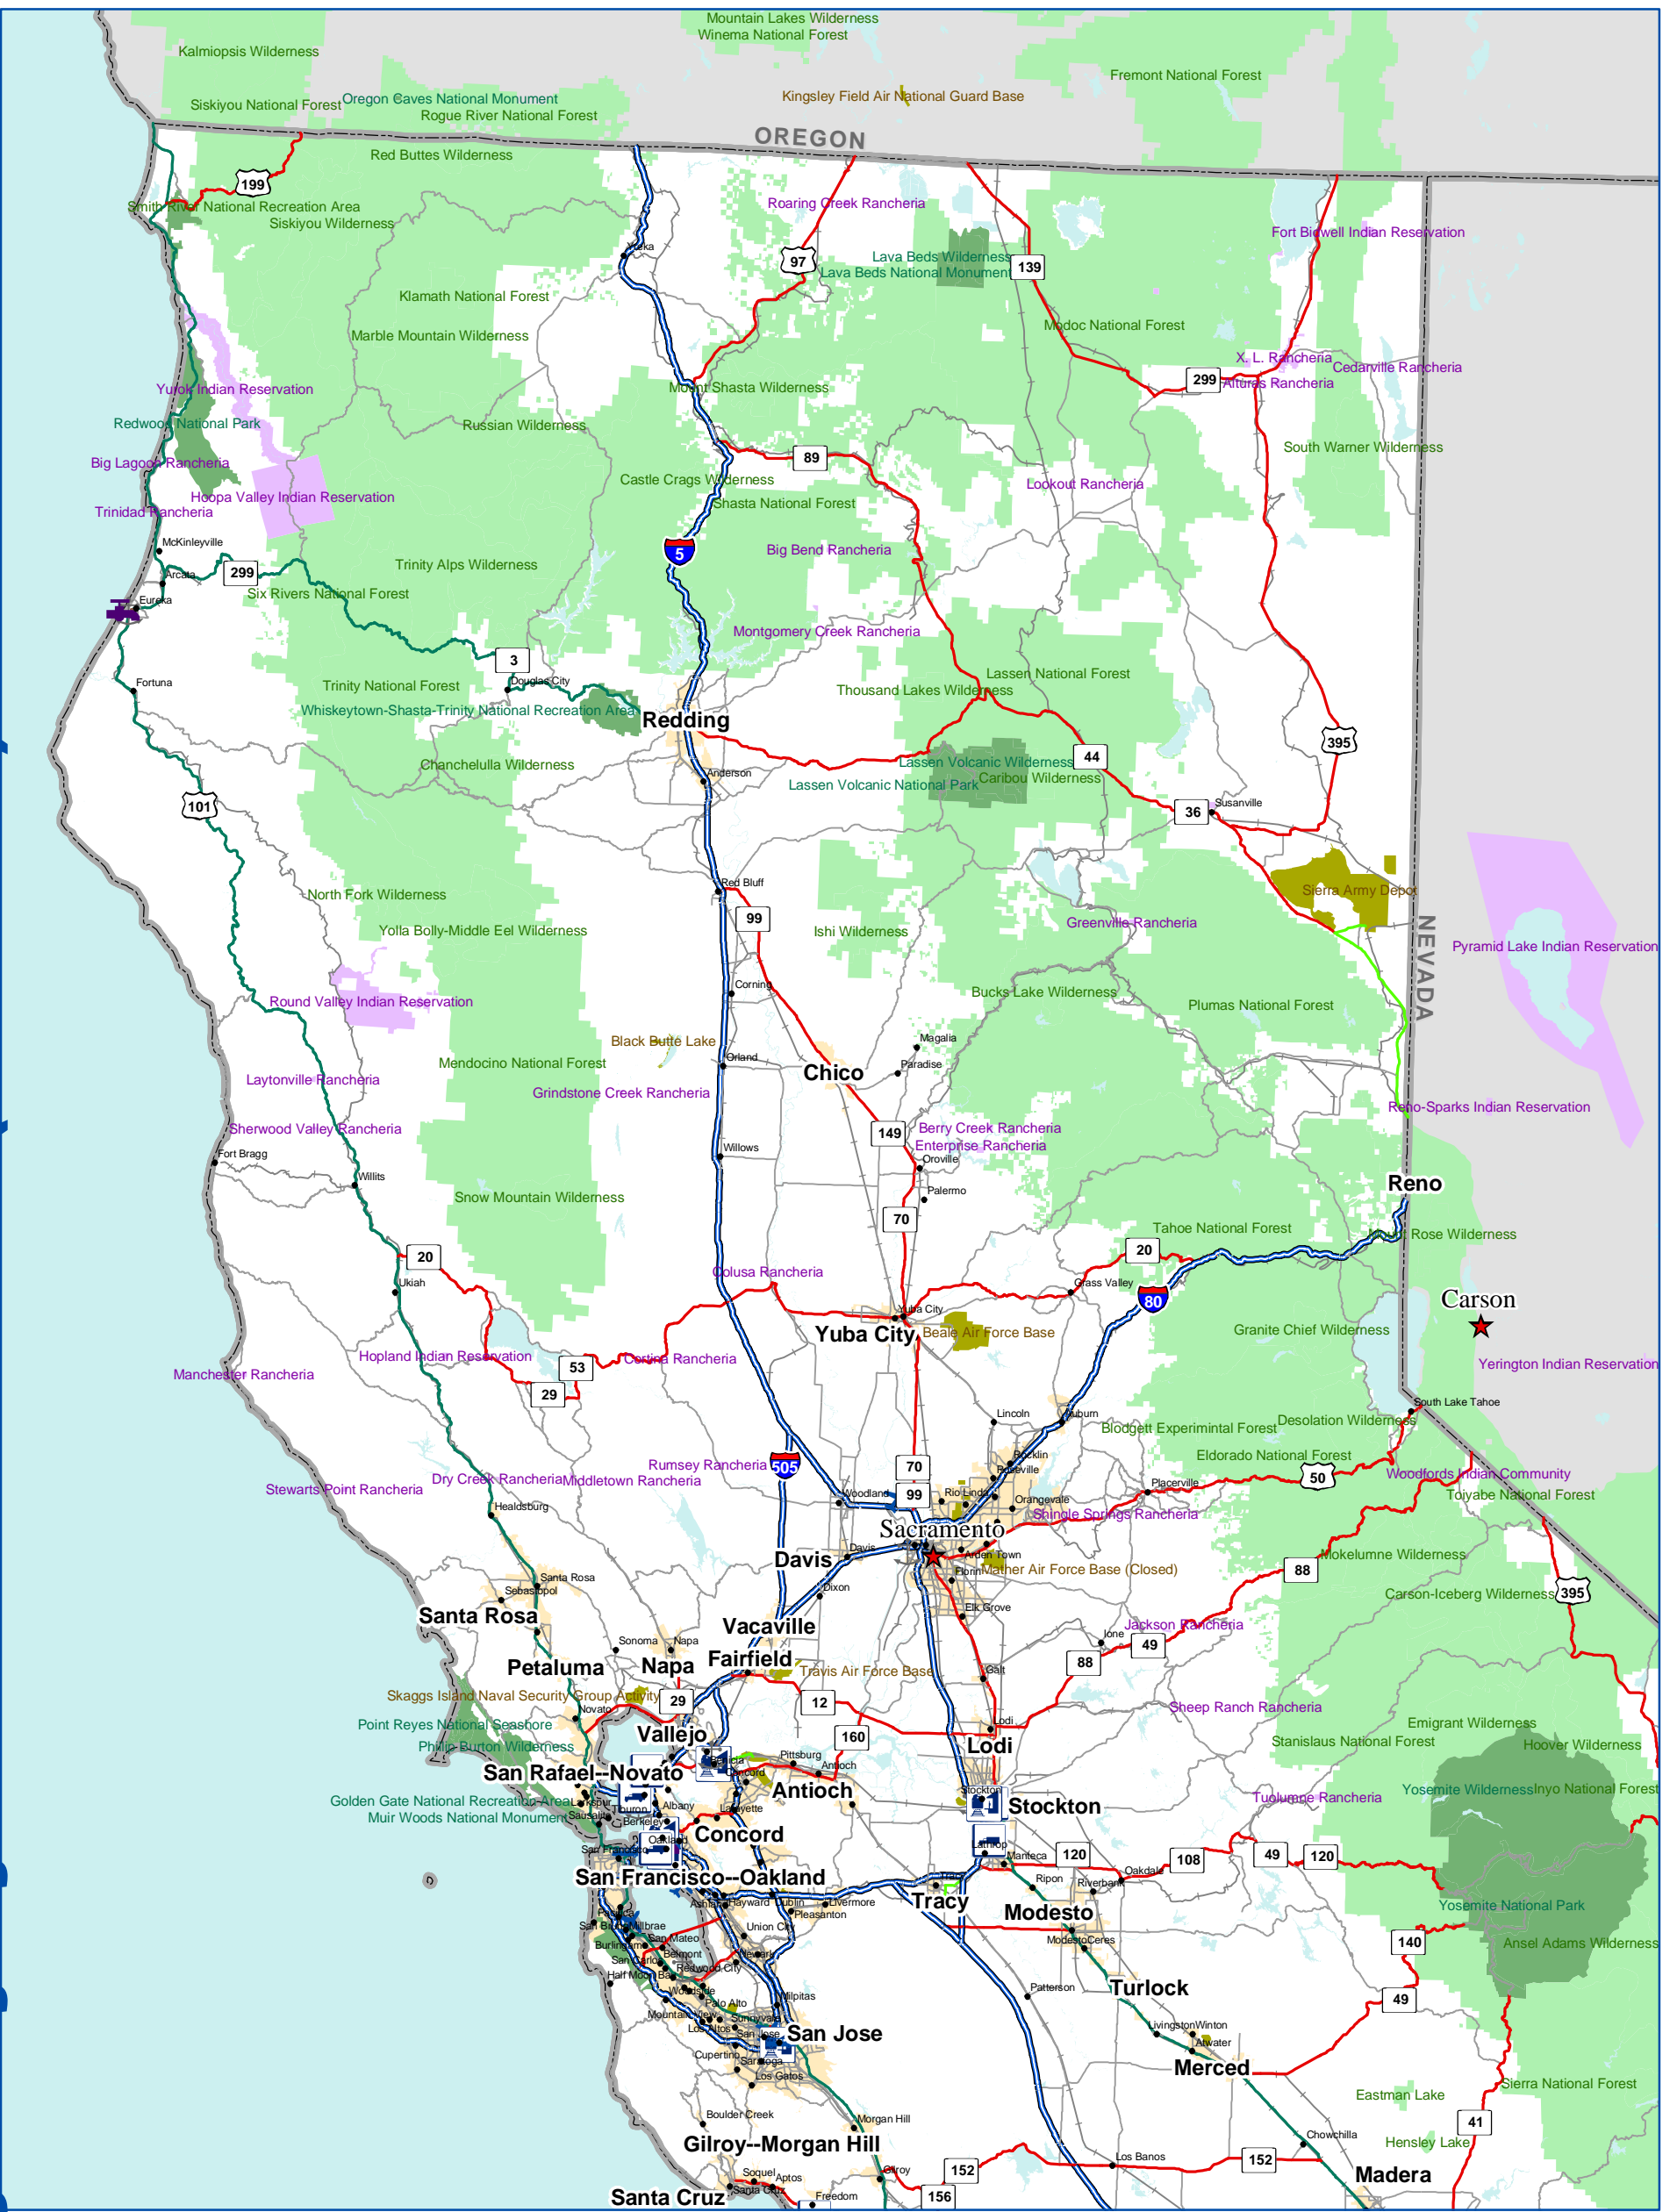

National Highway System: California (Northern)

**U.S. Department of Transportation
Federal Highway Administration**

Eisenhower Interstate System	Census Urbanized Areas	Airport	Multipurpose Passenger Facility
Other NHS Routes	Indian Reservation	Intercity Bus Terminal	Port Terminal
Non-Interstate STRAHNET Route	Department of Defense	Ferry Terminal	Truck/Rail Facility
Major STRAHNET Connector	National Forest	Truck/Pipeline Terminal	AMTRAK Station
Intermodal Connector	National Park Service		Public Transit Station
Unbuilt NHS Routes	Water		
Other Roads (not on NHS)			
Railroad			

0 25 50 Miles

 0 25 50 Kilometers