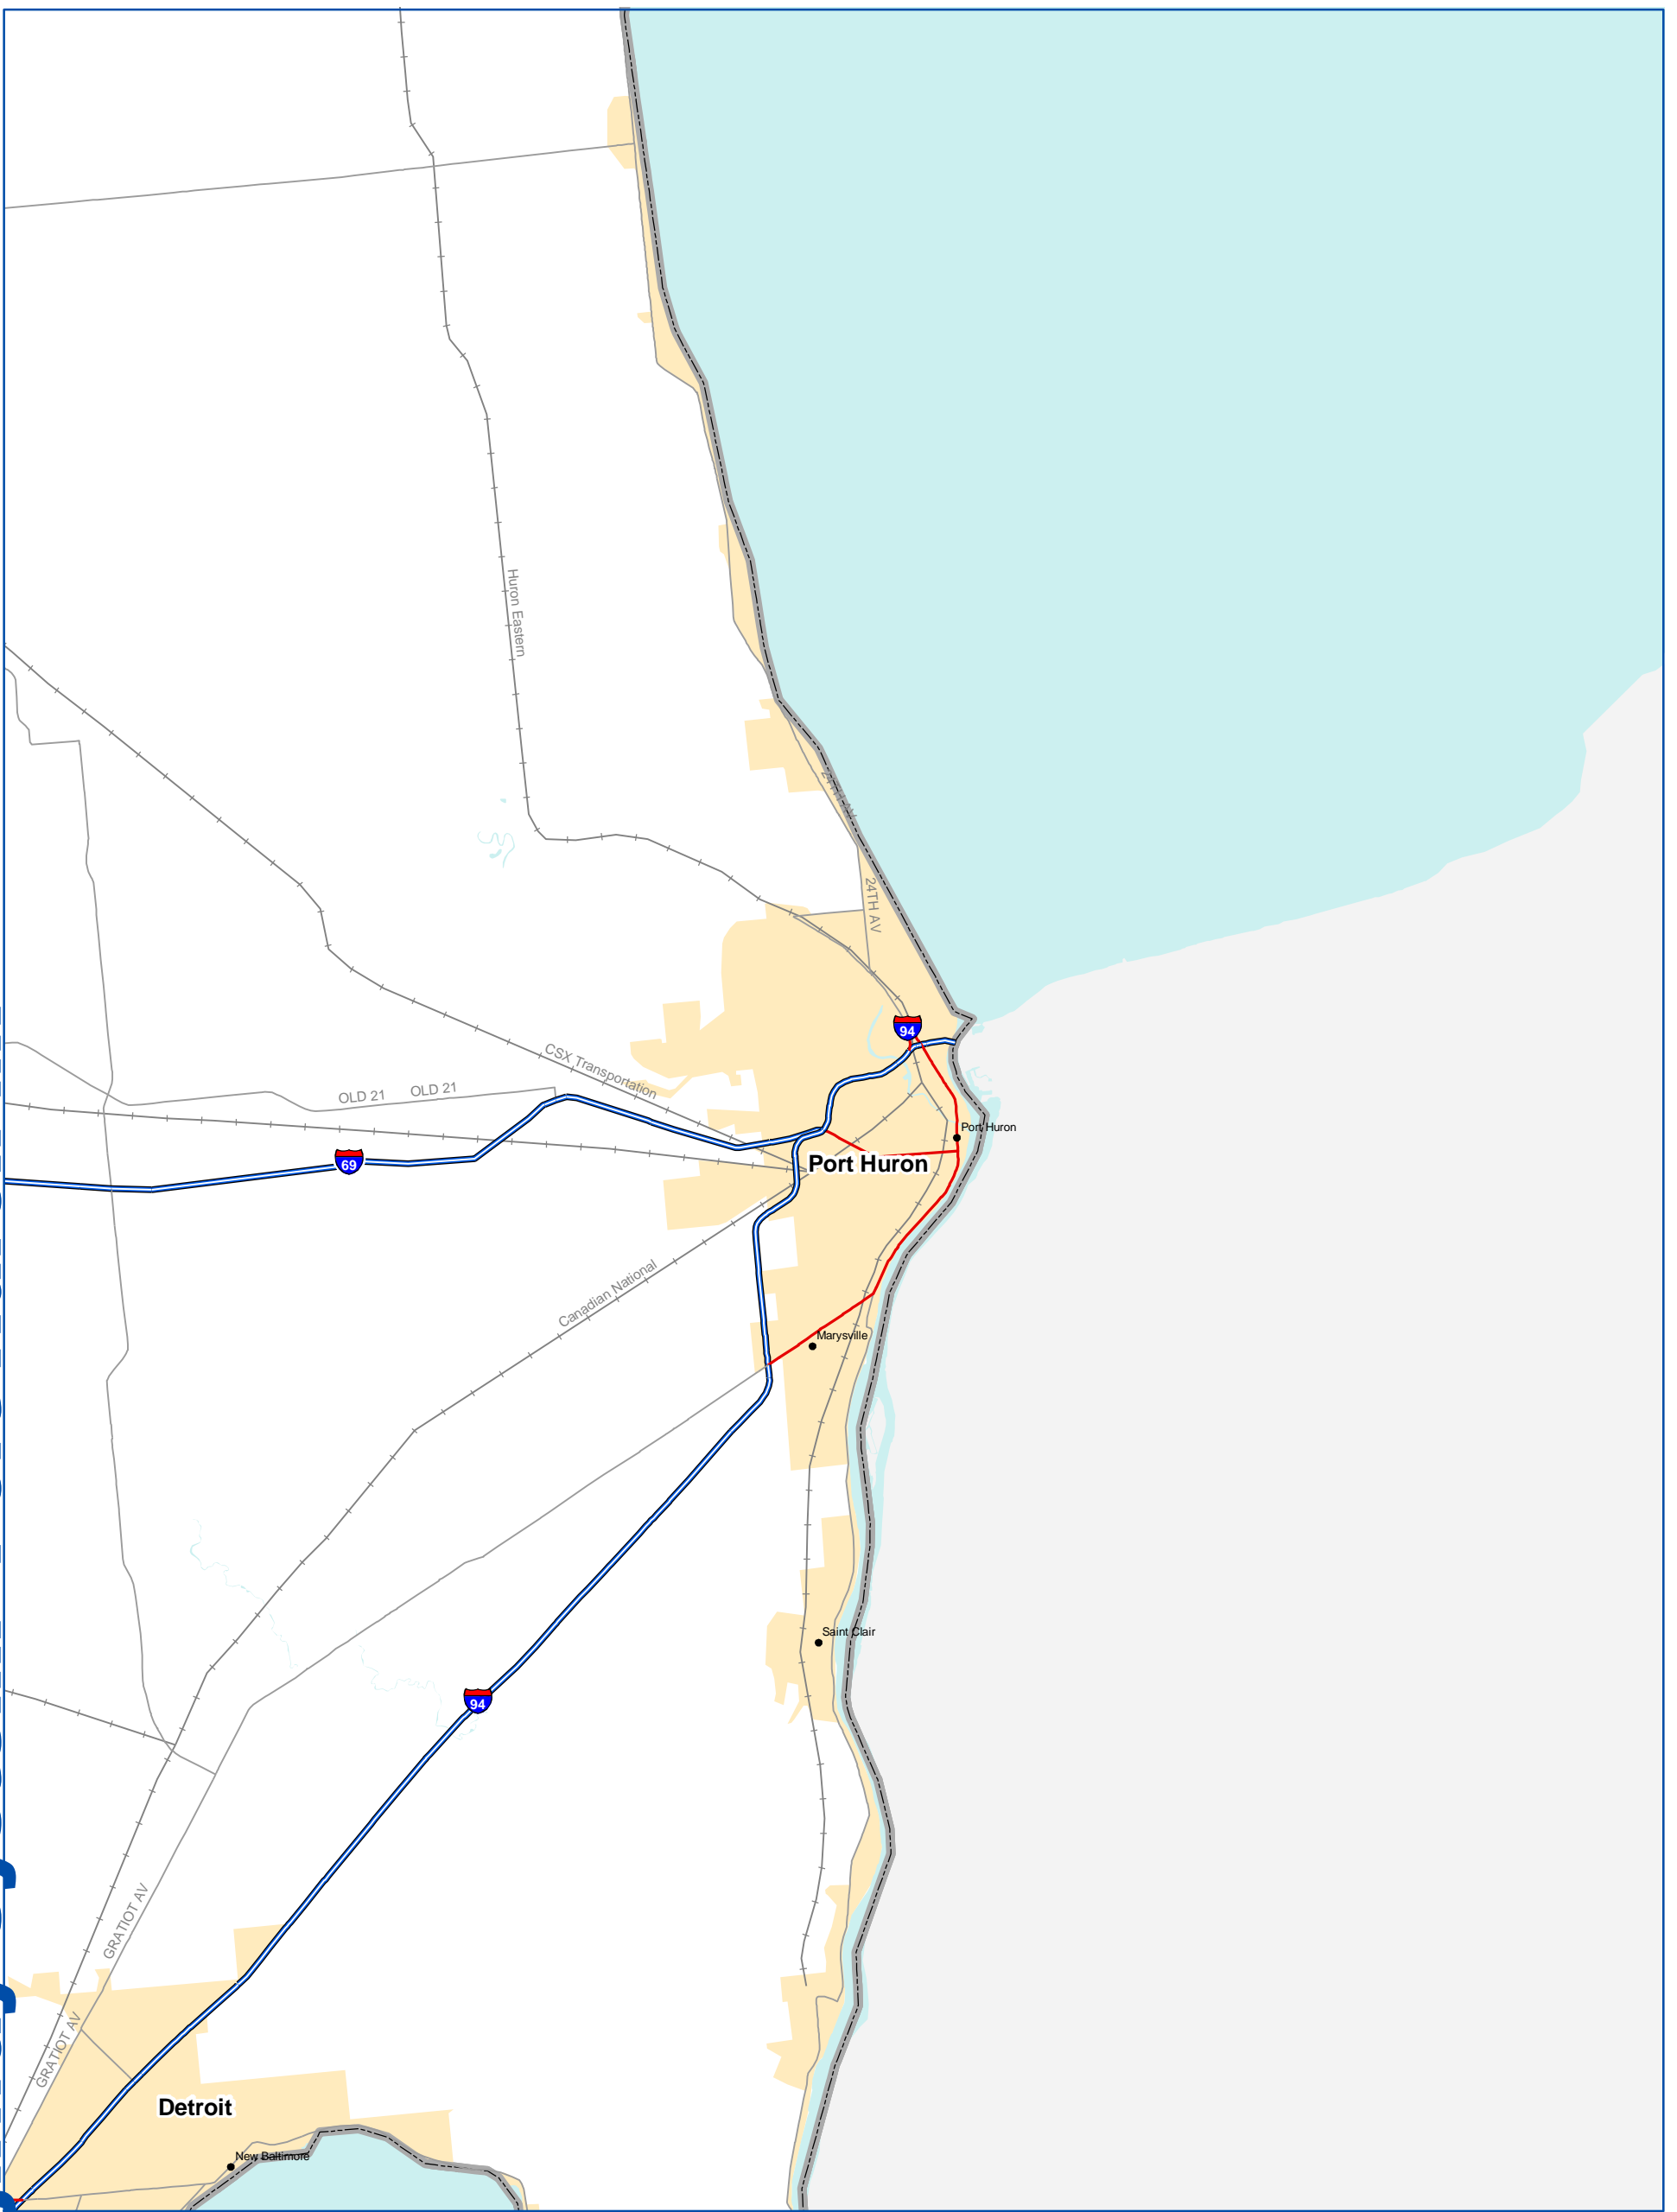

National Highway System: Port Huron MI

U.S. Department of Transportation
Federal Highway Administration

Eisenhower Interstate System	Census Urbanized Areas	Airport	Multipurpose Passenger Facility
Other NHS Routes	Indian Reservation	Intercity Bus Terminal	Port Terminal
Non-Interstate STRAHNET Route	Department of Defense	Ferry Terminal	Truck/Rail Facility
Major STRAHNET Connector	National Forest	Truck/Pipeline Terminal	AMTRAK Station
Intermodal Connector	National Park Service		Public Transit Station
Unbuilt NHS Routes	Water		
Other Roads (not on NHS)			
Railroad			