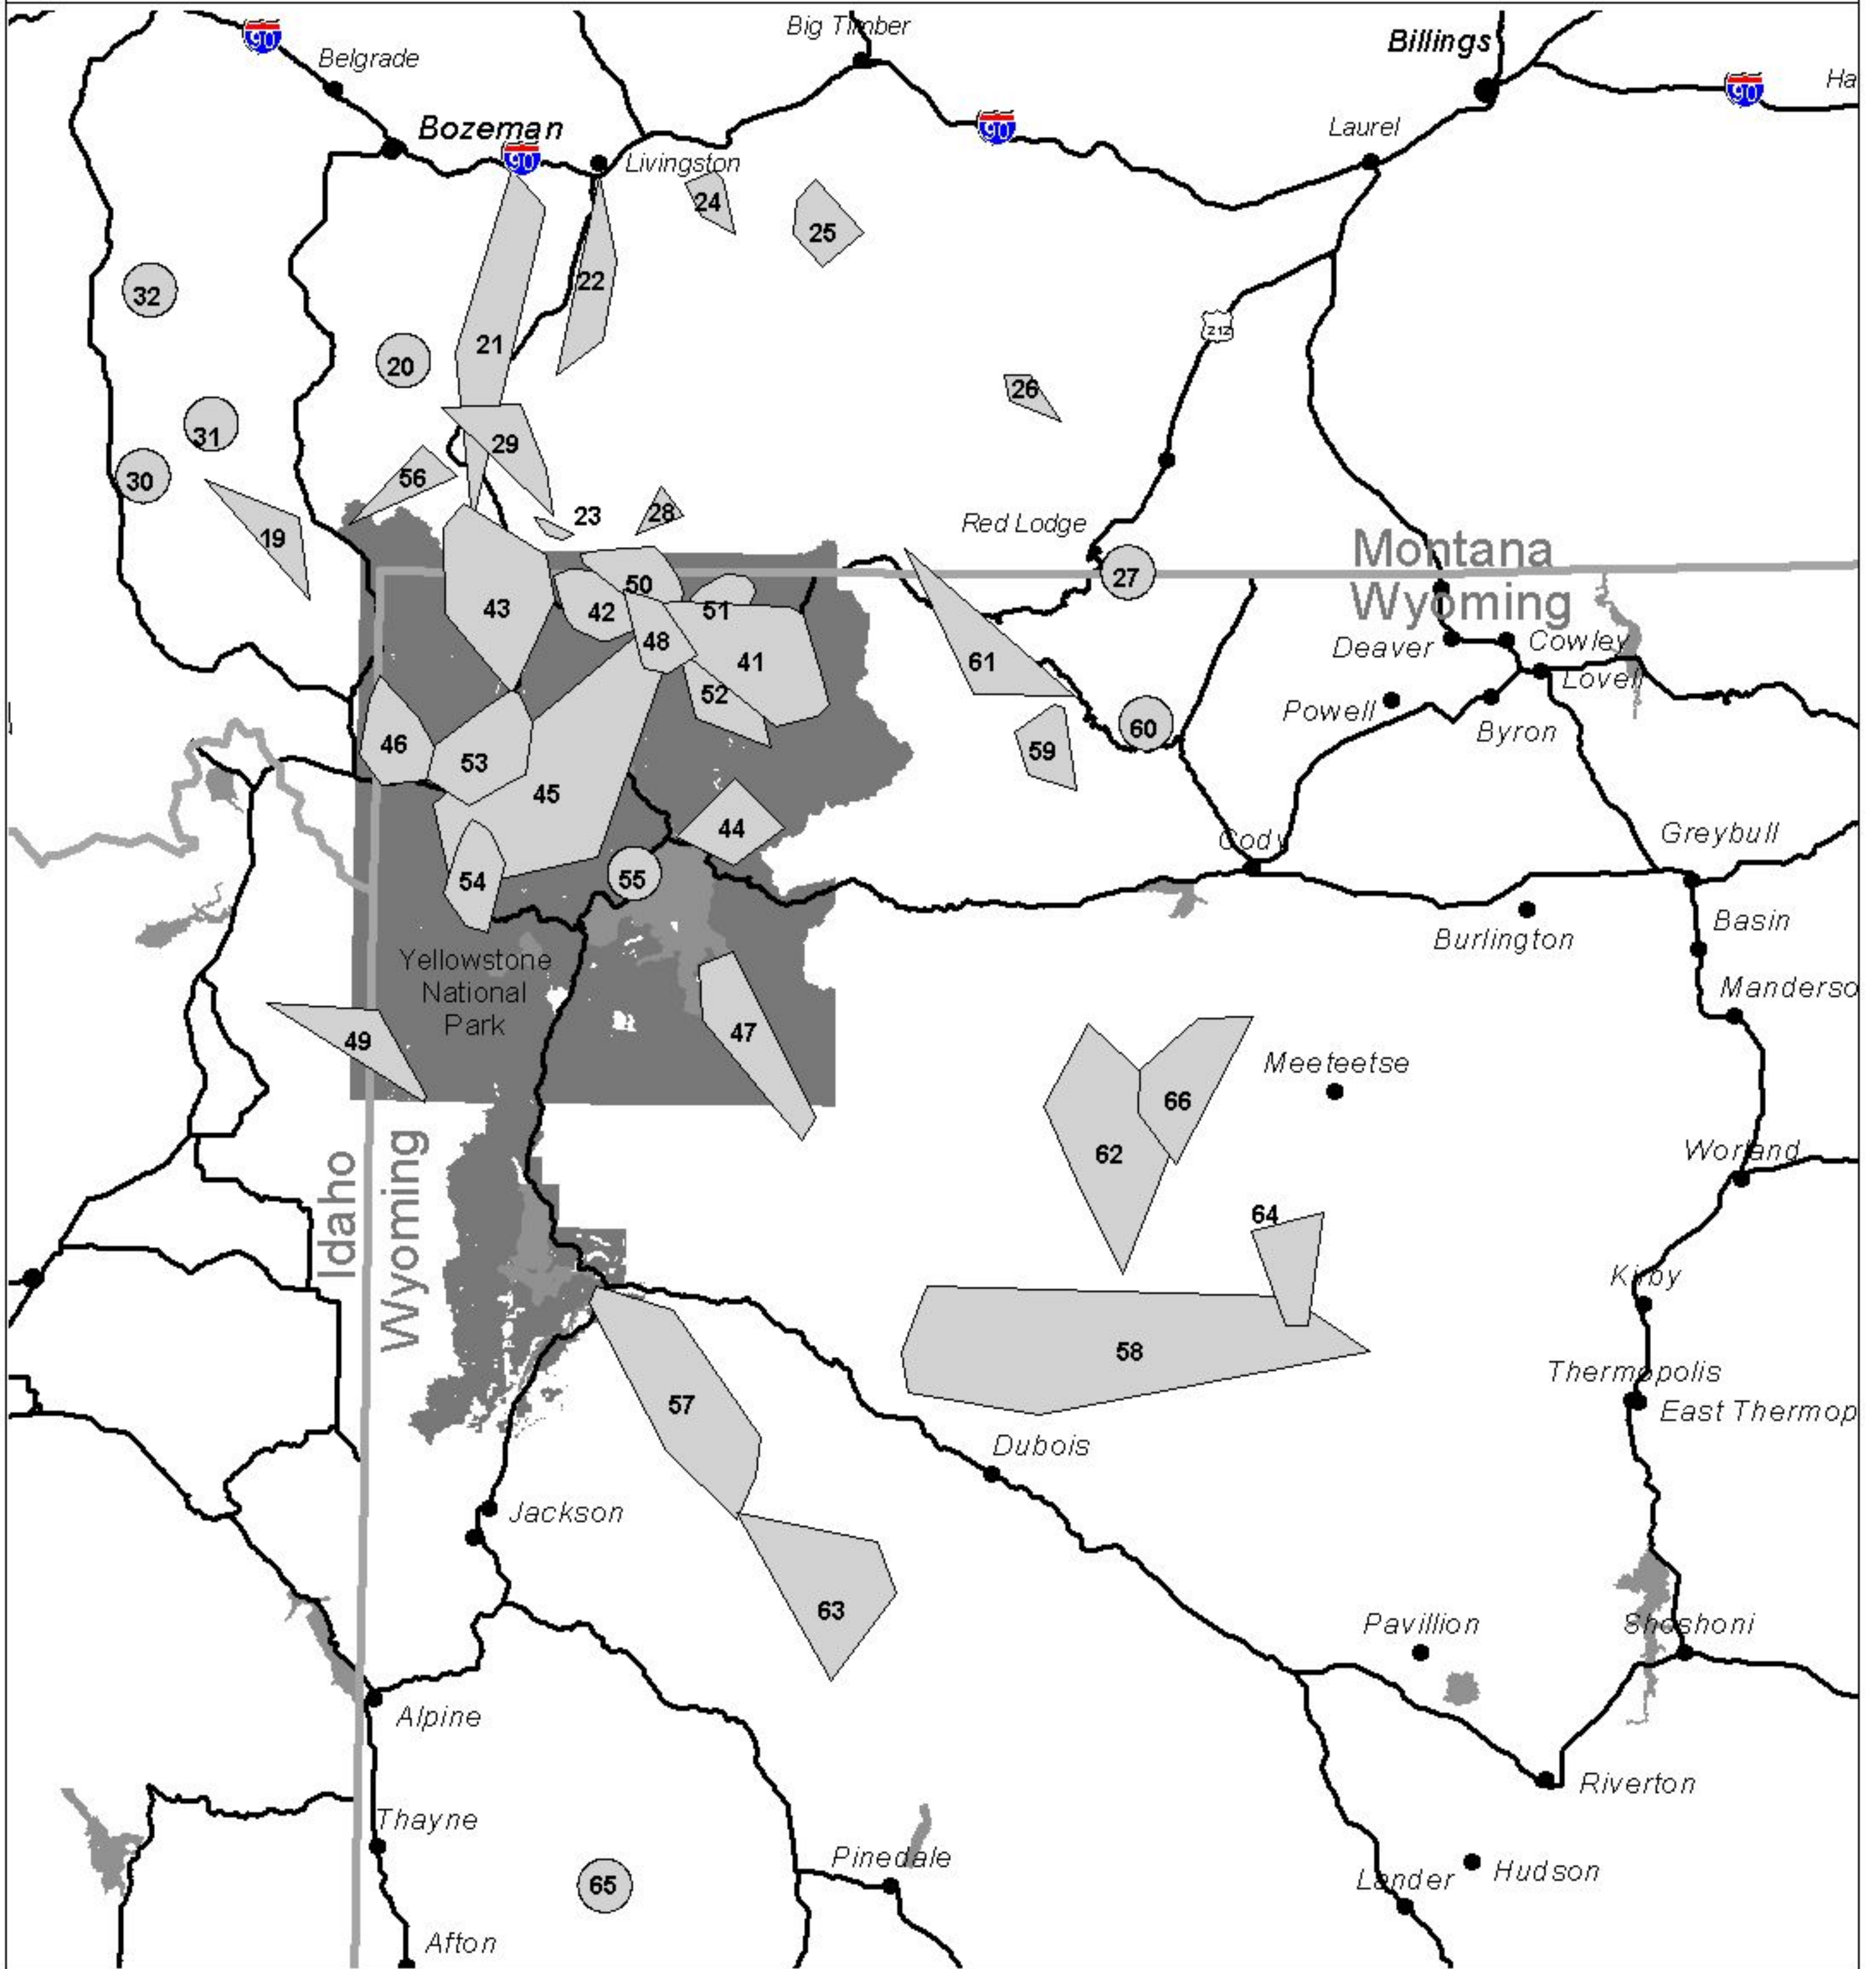

Figure 3. Greater Yellowstone Wolf Recovery Area

MFWP Information Service Unit digitized Wolf Pack distribution from USFWS data. Data digitized at various scales using USFWS telemetry data and other known pack location data. All other data layers from Natural Resources Information System, Montana State Library, Helena, MT, Idaho and Wyoming Data Clearinghouses. All other layers digitized at 1:100,000.

Map produced by:
 Montana Fish, Wildlife and Parks
 Information Services Unit
 1420 East Sixth Av.
 Helena, MT 59602
 406-444-7722

/requests/wolf/WolfFigures.apr
 SC- 2-8-05

0 6 12 Miles

Wolf Pack Distribution
 Wolf Recovery Area Boundary
 State Boundary