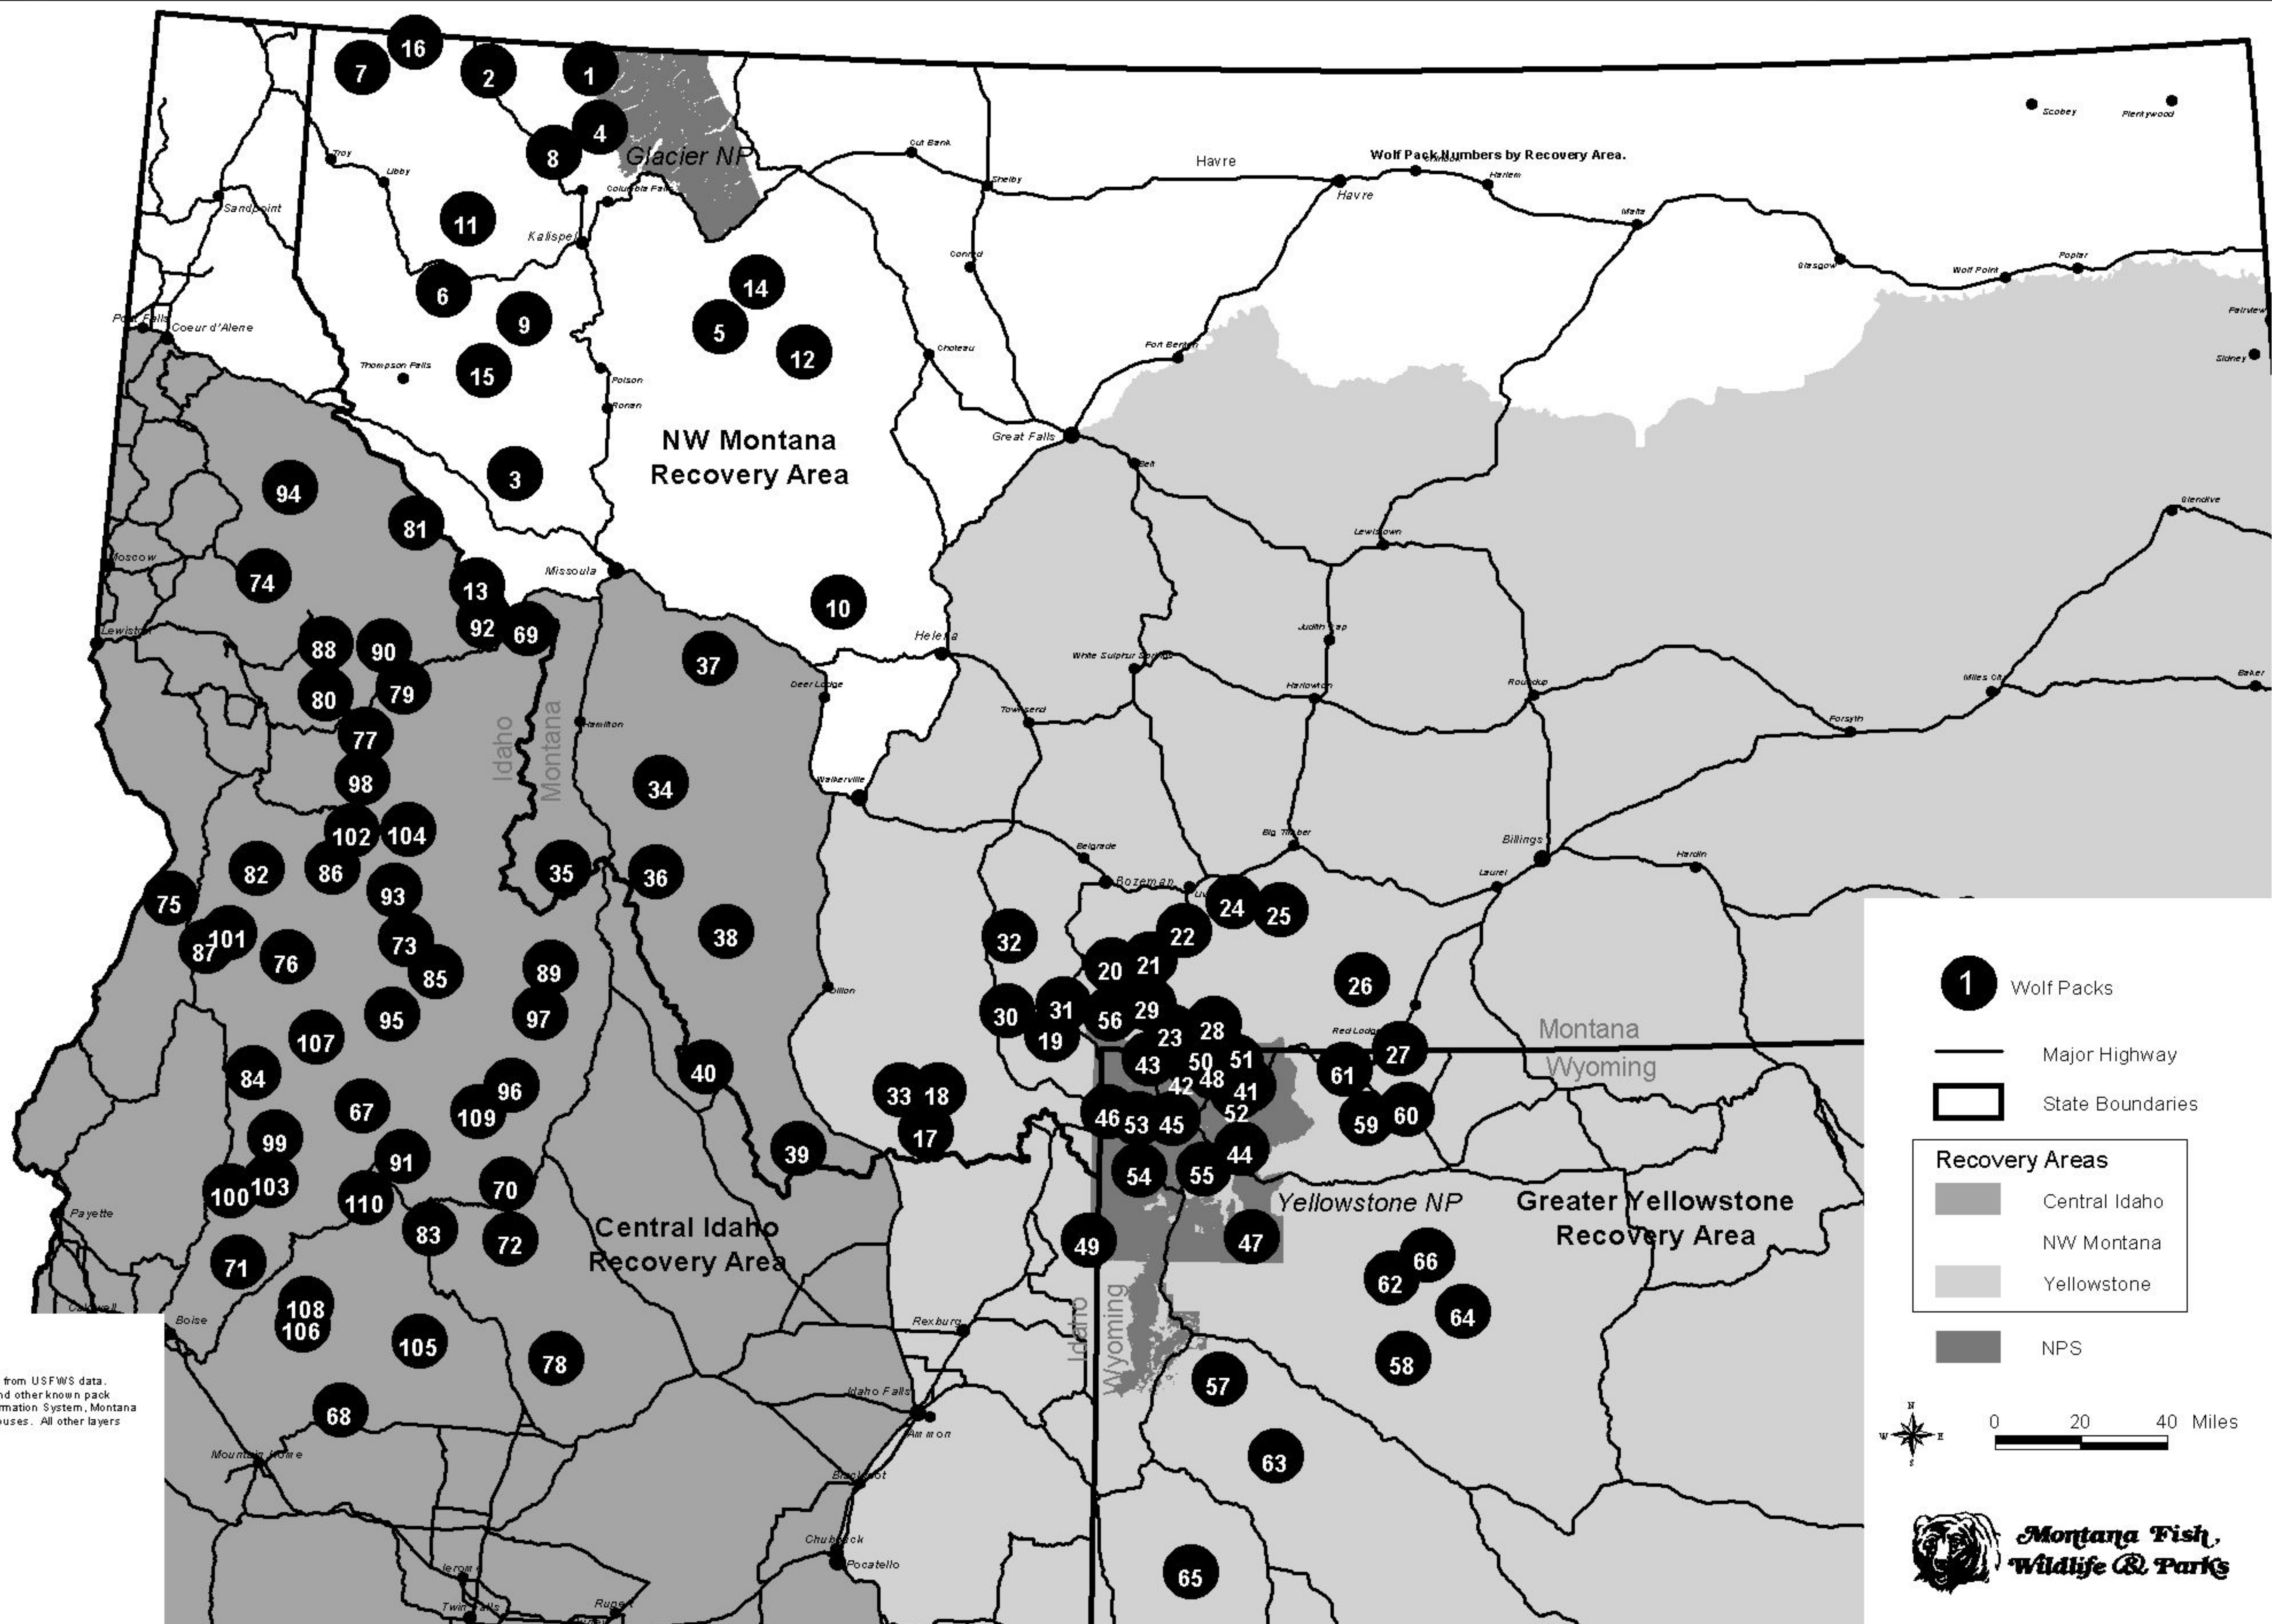

Figure 1. Central Idaho, Northwest Montana and Greater Yellowstone Wolf Recovery Areas

MFWP Information Service Unit digitized Wolf Pack distribution from USFWS data. Data digitized at various scales using USFWS telemetry data and other known pack location data. All other data layers from Natural Resources Information System, Montana State Library, Helena, MT, Idaho and Wyoming Data Clearinghouses. All other layers digitized at 1:100,000.

Map produced by:
 Montana Fish, Wildlife and Parks
 Information Services Unit
 1420 East Sixth Av.
 Helena, MT 59602
 406-444-7722

Requests to: olff@mt.wildlife.apr
 SC-2-9-2005