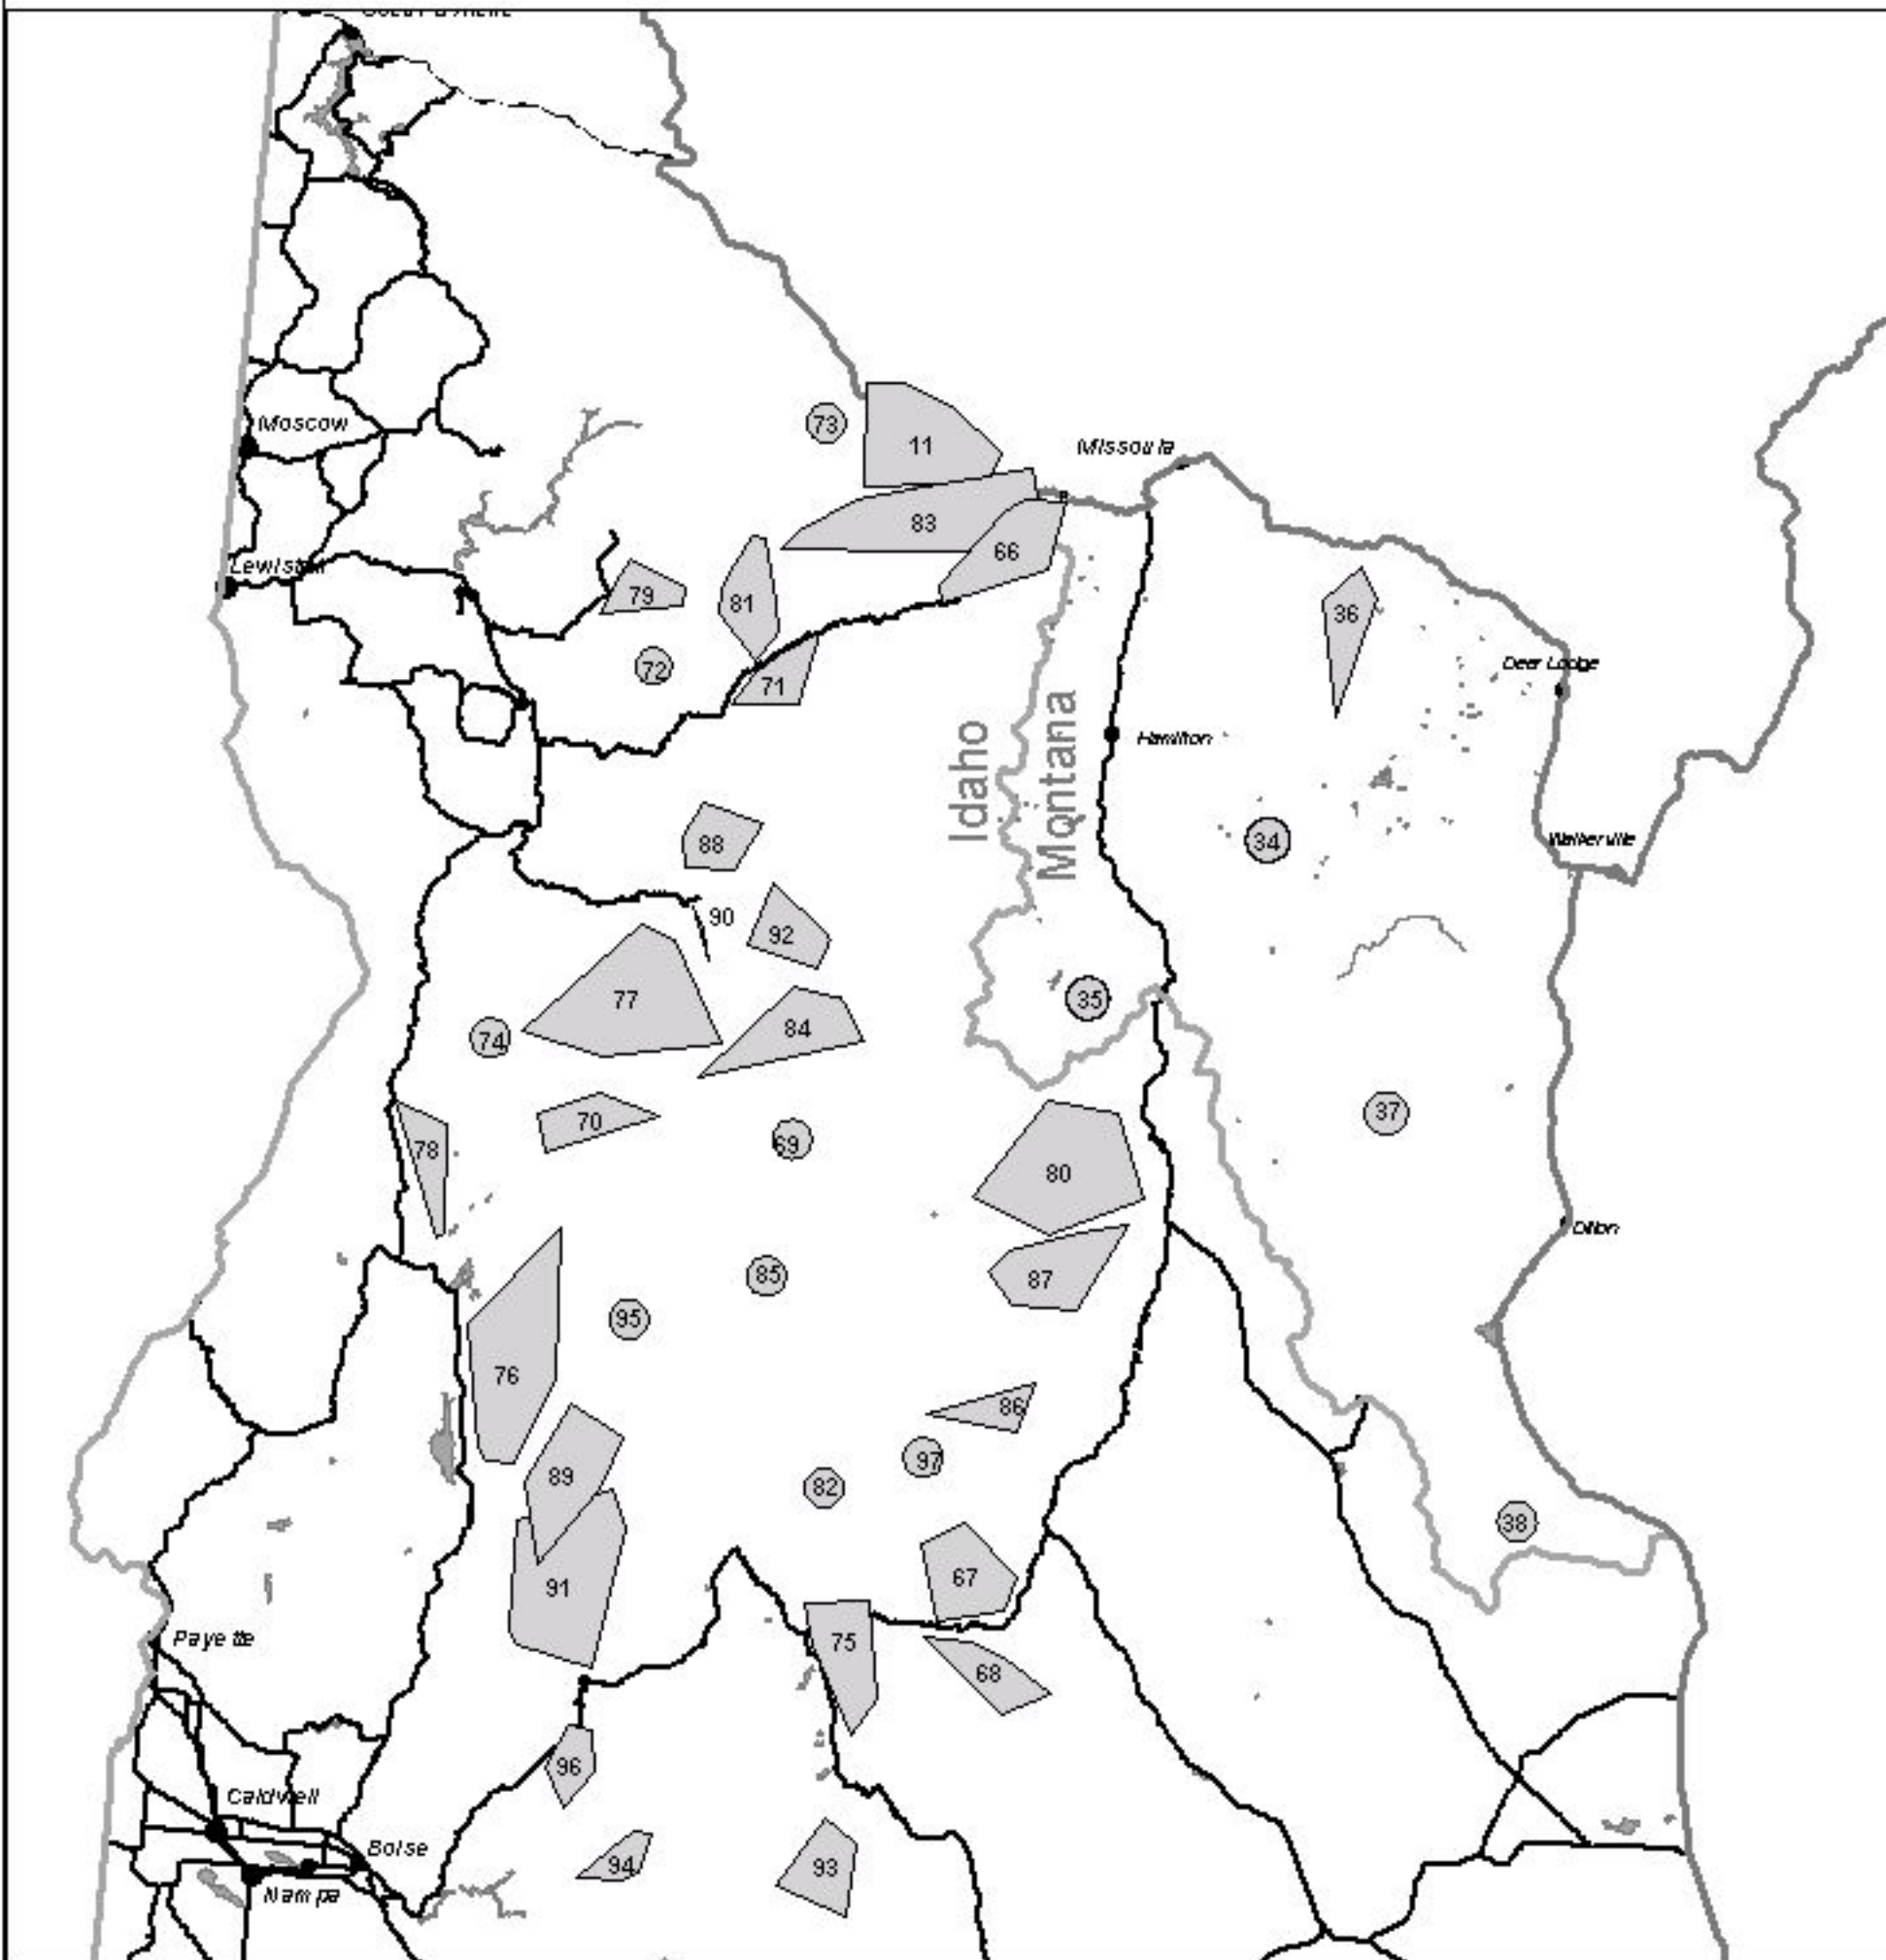

# Figure 4. Central Idaho Wolf Recovery Area

MFWIP Information Services Unit digitized Wolf Pack distribution from USFWS data. Data digitized at various scales using USFWS telemetry data and other known pack location data. All other data layers from Natural Resources Information System, Montana State Library, Helena, MT, Idaho and Wyoming Data Clearinghouses. All other layers digitized at 1:100,000.

Map produced by:  
 Montana Fish, Wildlife and Parks  
 Information Services Unit  
 1420 East Sixth Ave.  
 Helena, MT 59602  
 406-444-7722

request/wolf/wolf\_digs.apr  
 80-2504

0 10 20 Miles

Wolf Pack Distribution  
 Wolf Recovery Area Boundary  
 State Boundary