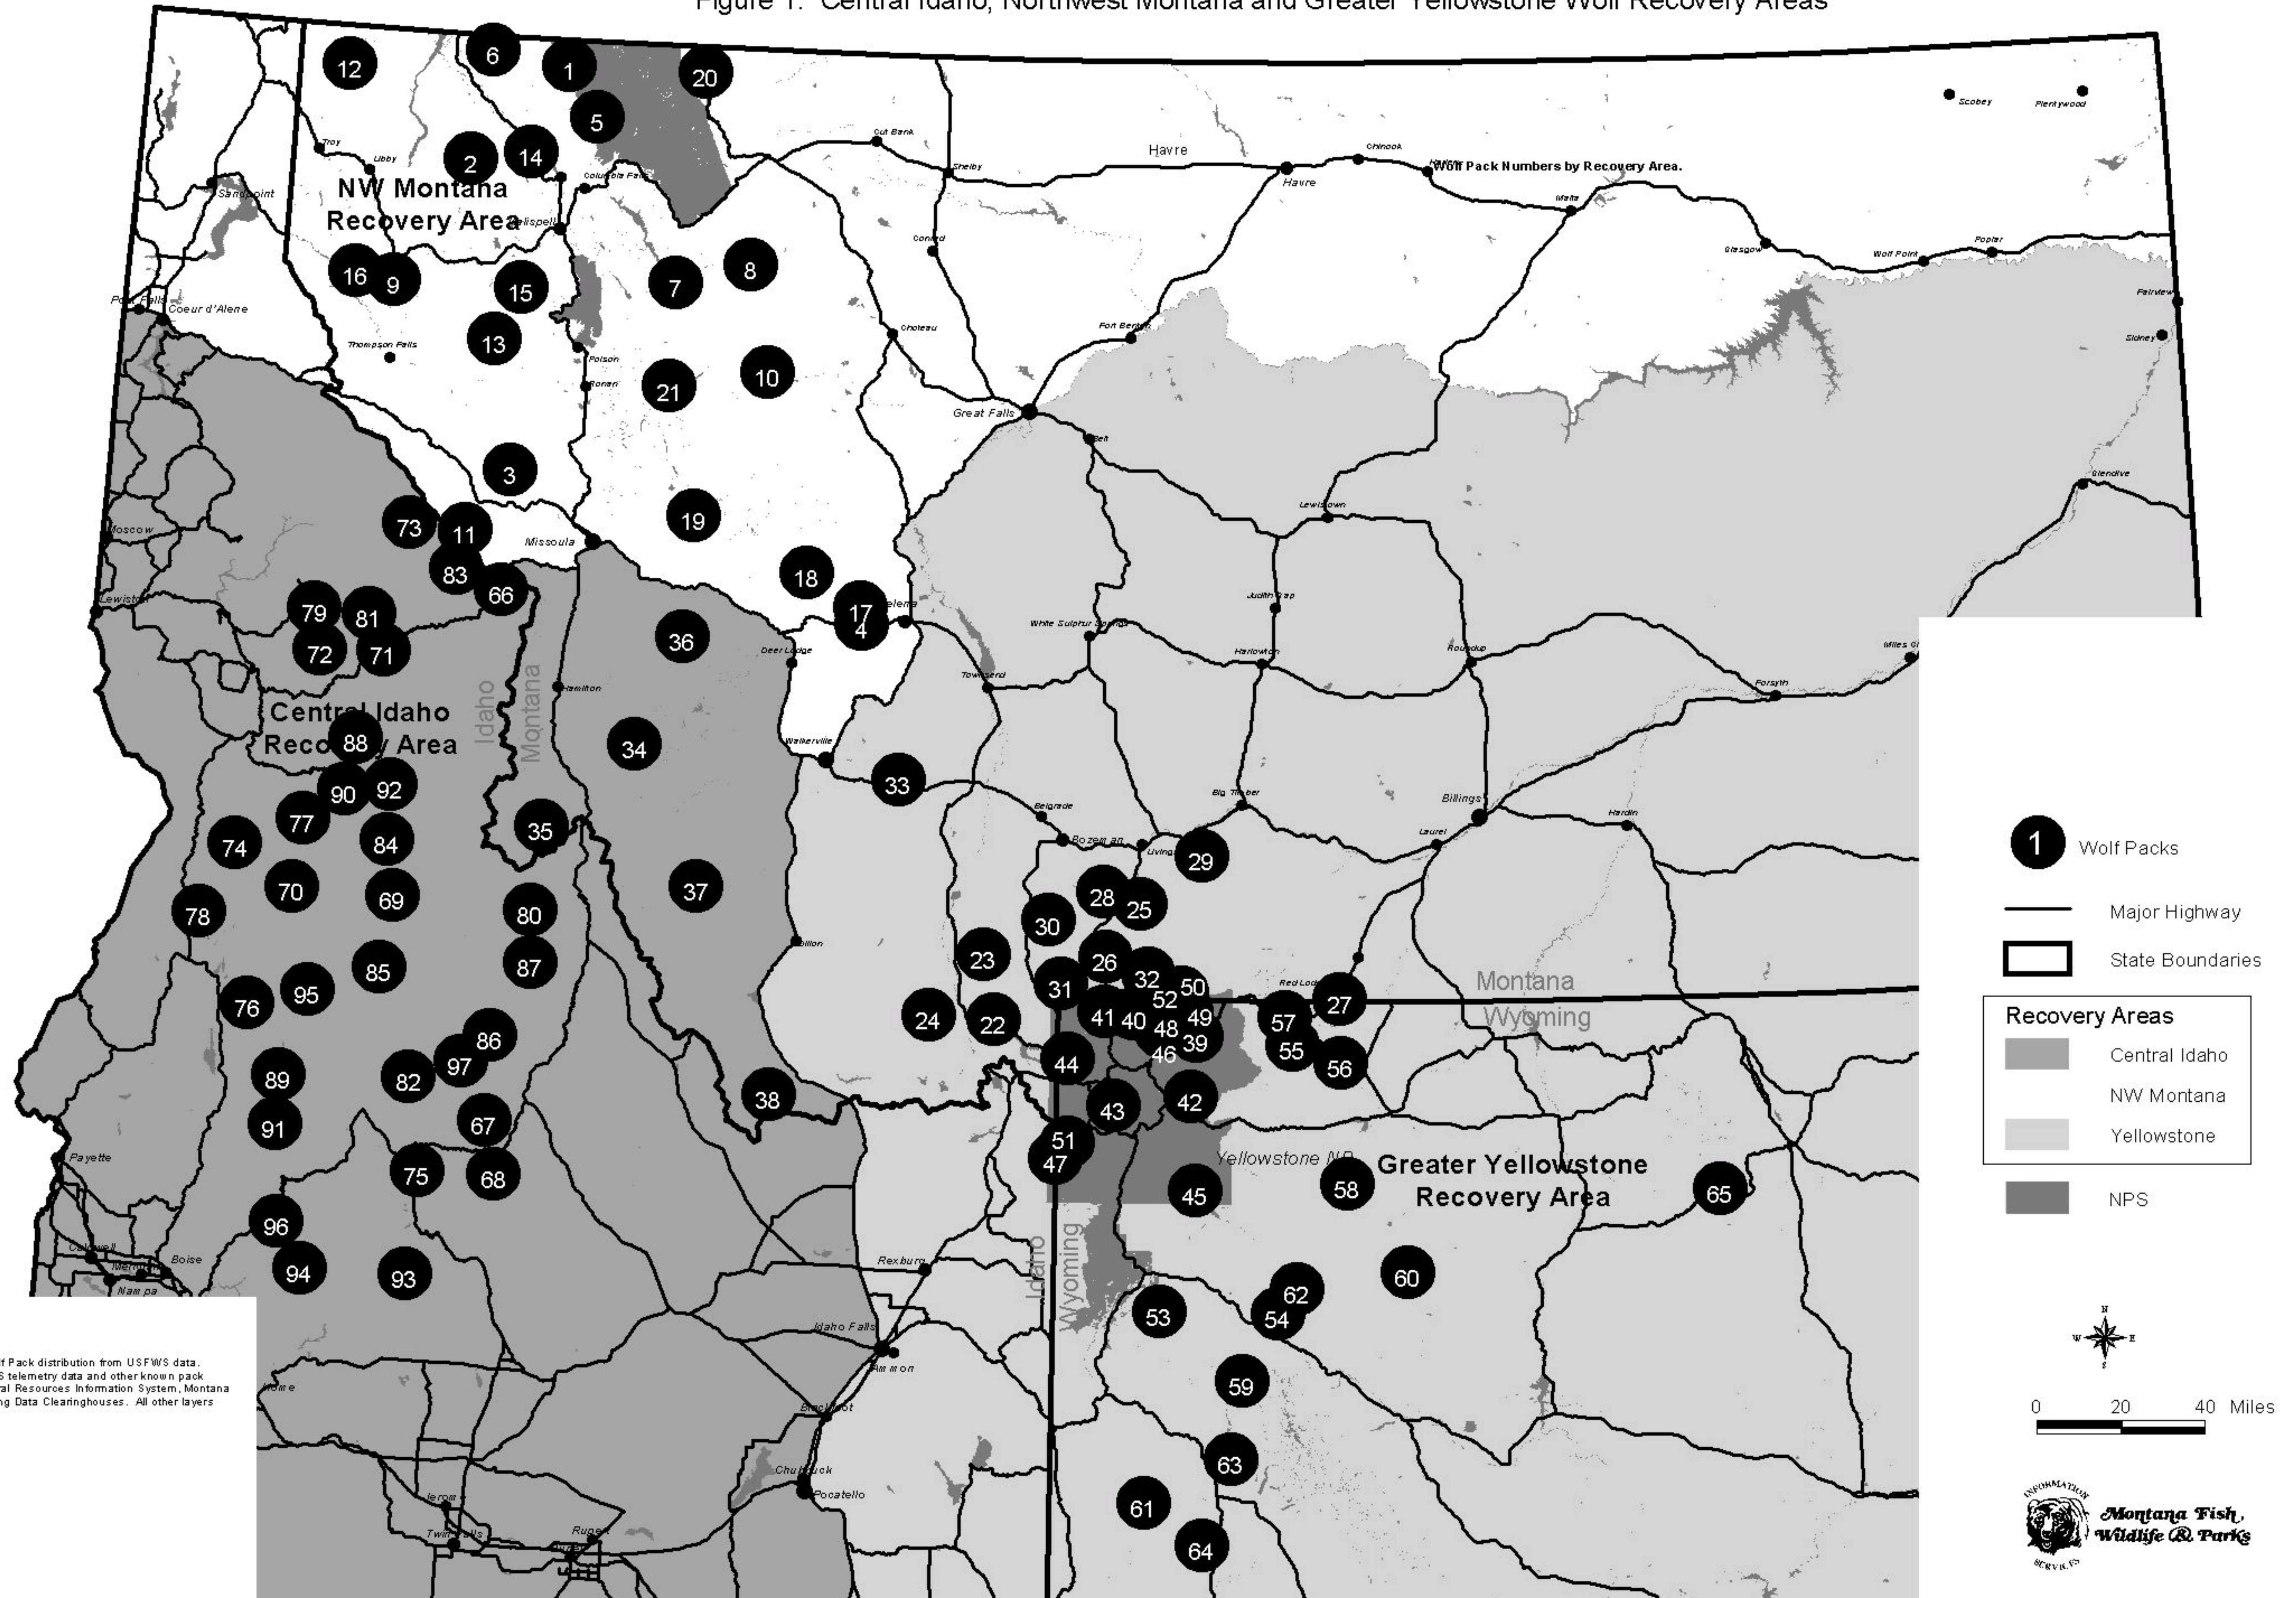

Figure 1. Central Idaho, Northwest Montana and Greater Yellowstone Wolf Recovery Areas

MFWP Information Service Unit digitized Wolf Pack distribution from USFWS data. Data digitized at various scales using USFWS telemetry data and other known pack location data. All other data layers from Natural Resources Information System, Montana State Library, Helena, MT, Idaho and Wyoming Data Clearinghouses. All other layers digitized at 1:100,000.

Map produced by:  
 Montana Fish, Wildlife and Parks  
 Information Services Unit  
 1420 East Sixth Av.  
 Helena, MT 59602  
 406-444-7722

Requests to: olf@mt.wildlife.mt.gov  
 SC-2-9-2004