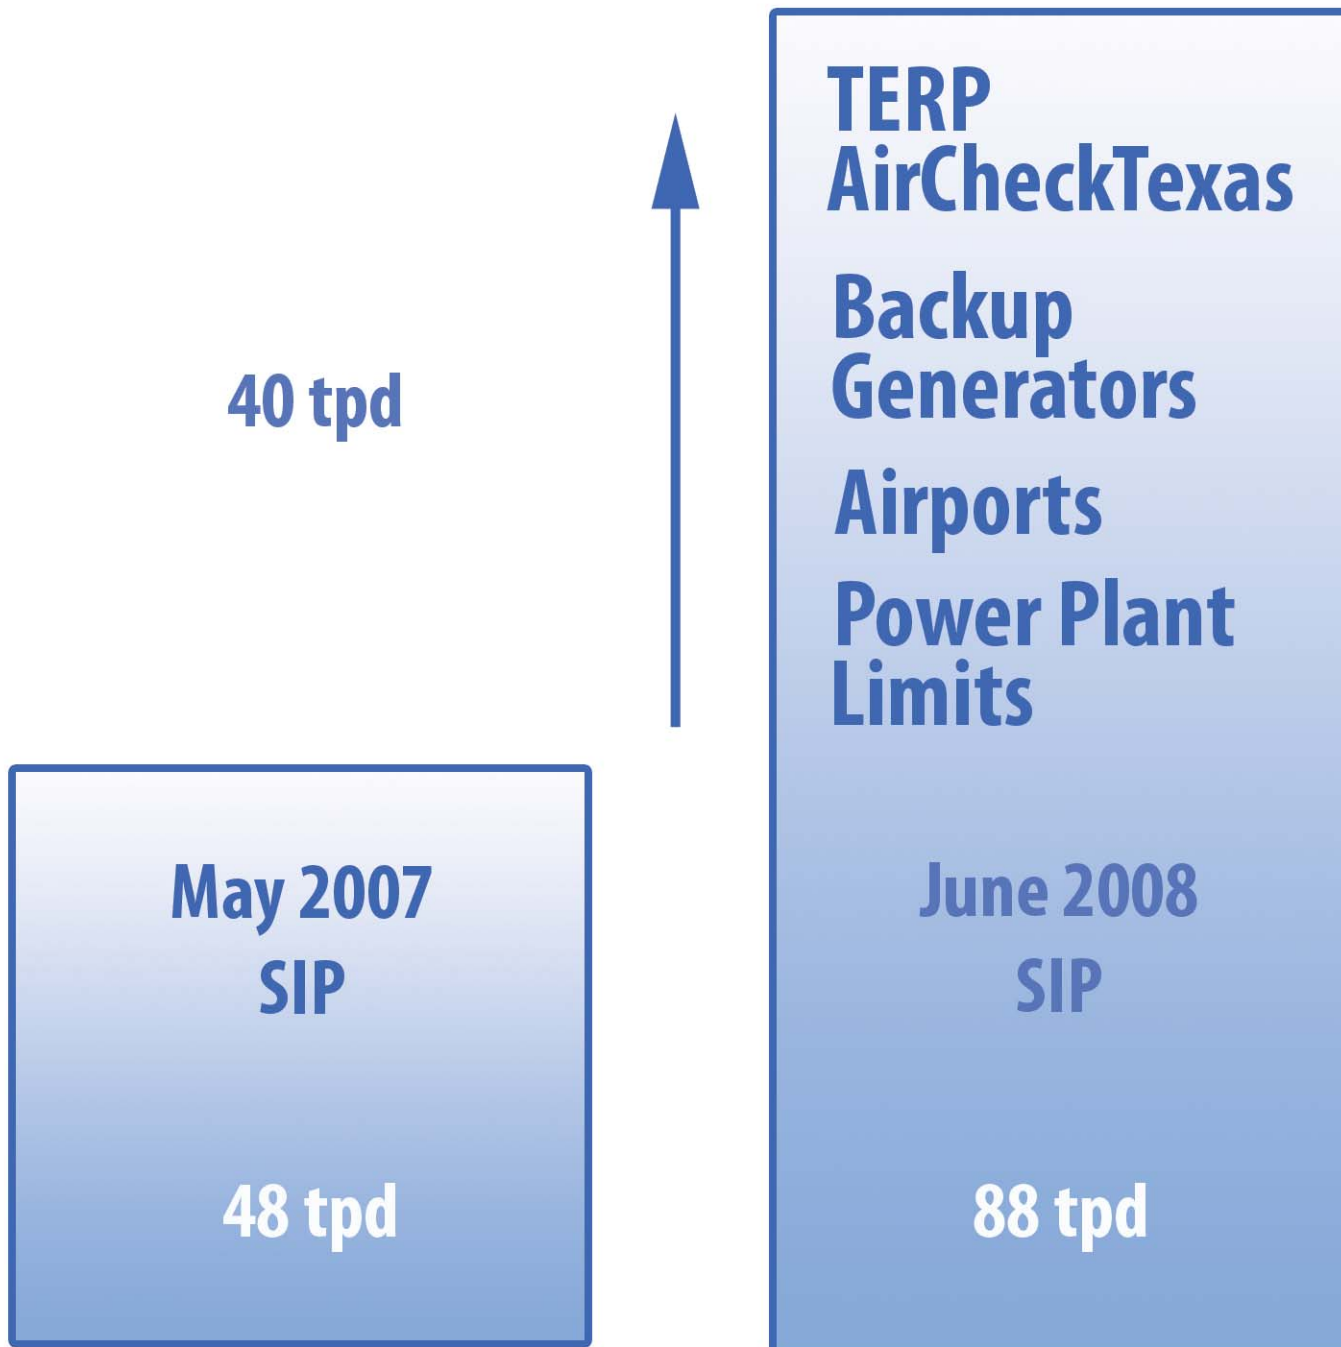

# DFW Clean Air Plan

[www.epa.gov/region6](http://www.epa.gov/region6)

**Estimate of Pollution Cuts**