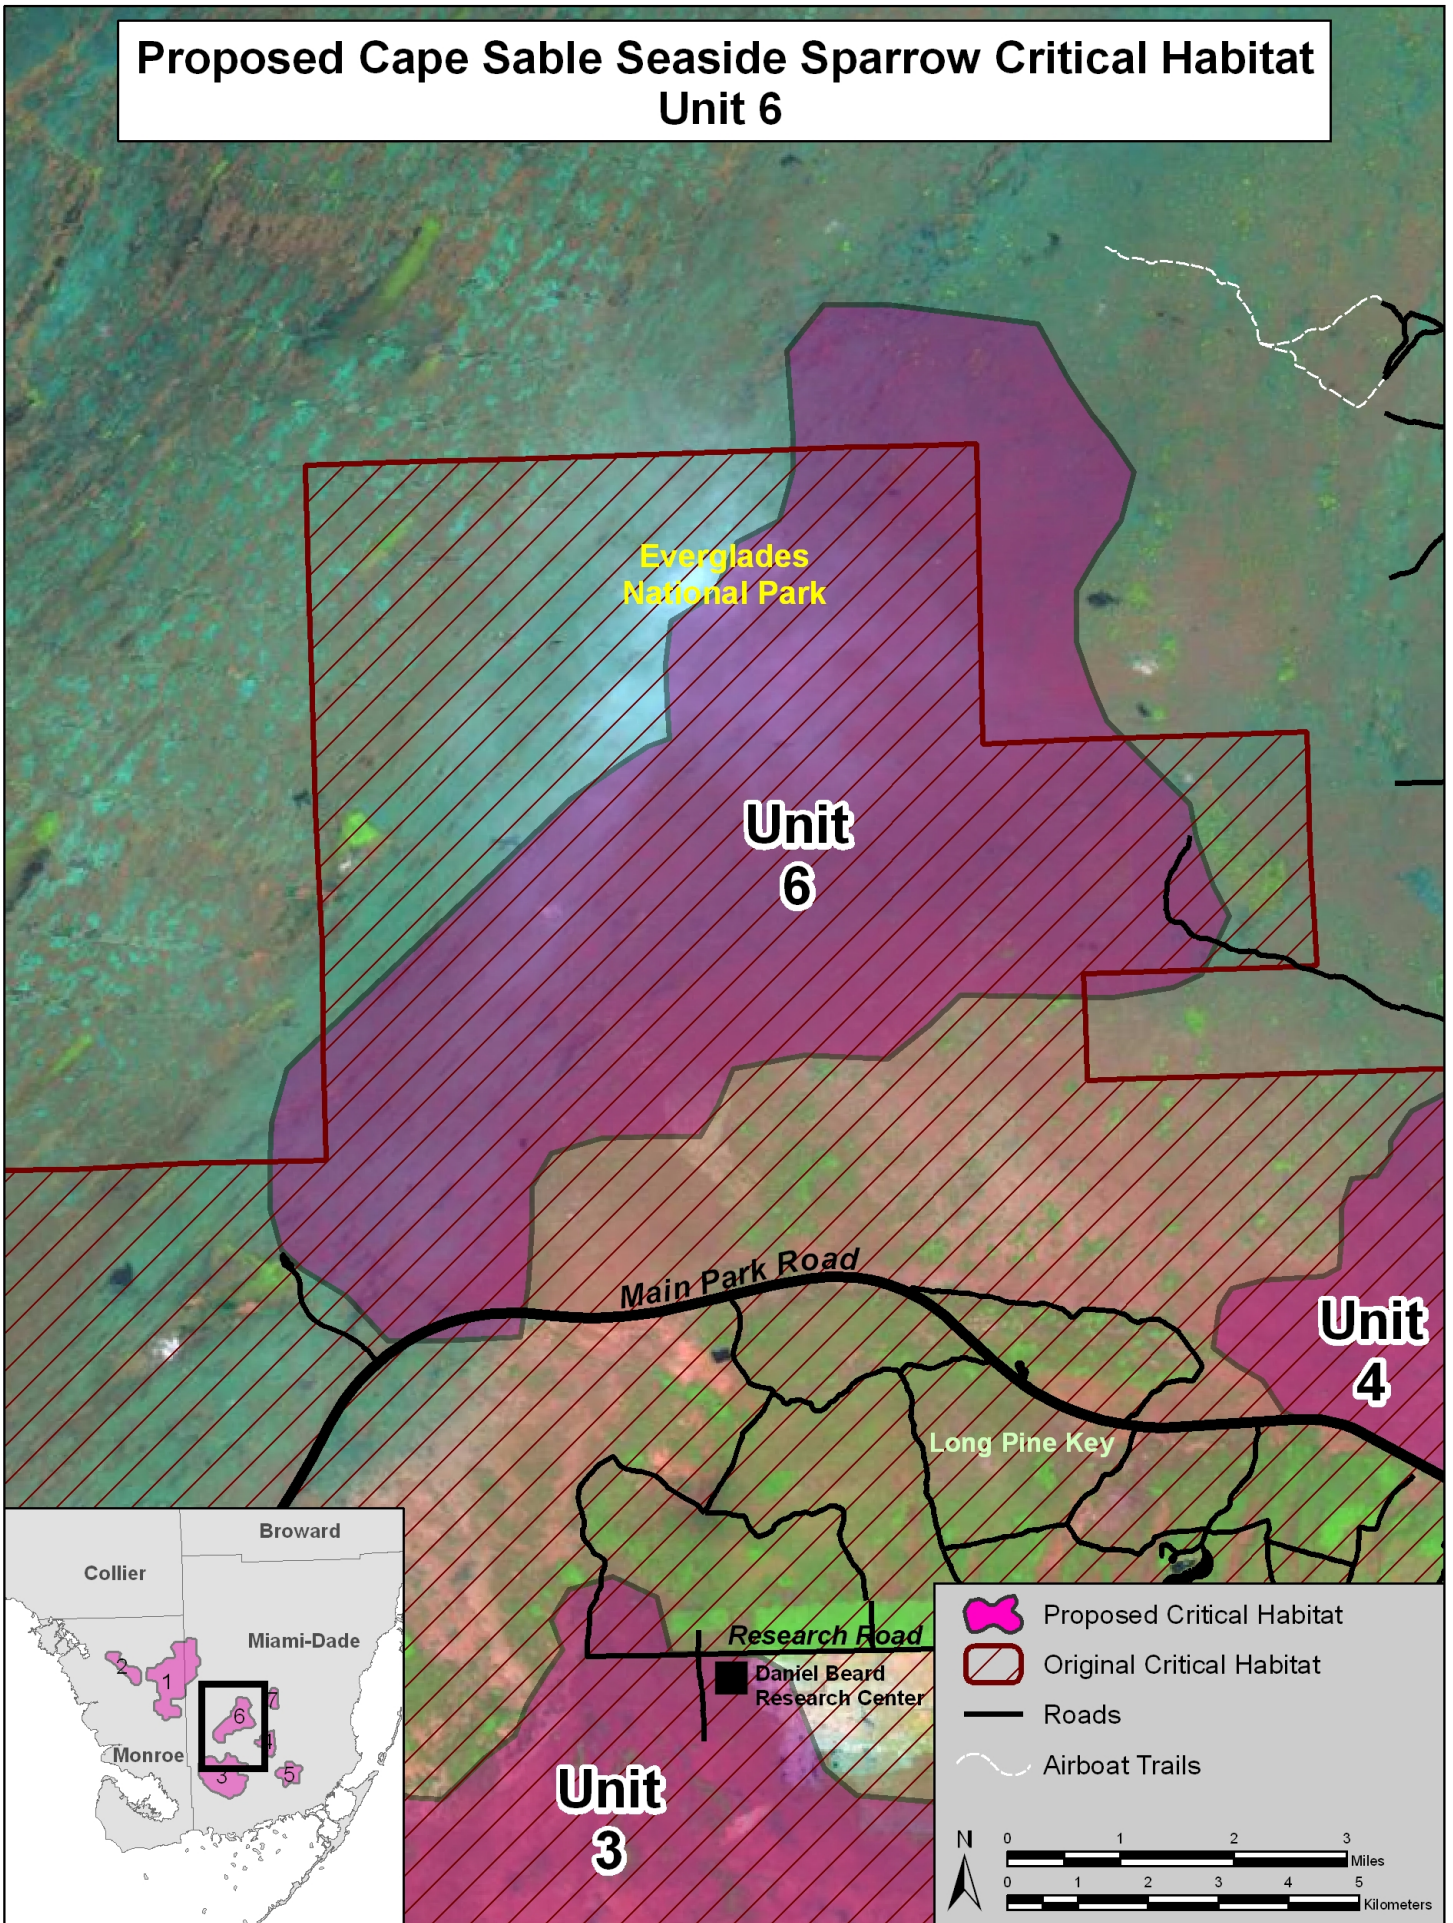

# Proposed Cape Sable Seaside Sparrow Critical Habitat Unit 6

Everglades  
National Park

Unit  
6

Unit  
4

Main Park Road

Long Pine Key

Research Road  
Daniel Beard  
Research Center

Unit  
3

Proposed Critical Habitat

Original Critical Habitat

Roads

Airboat Trails

N  
0 1 2 3 Miles  
0 1 2 3 4 5 Kilometers

Collier  
Broward  
Miami-Dade  
Monroe