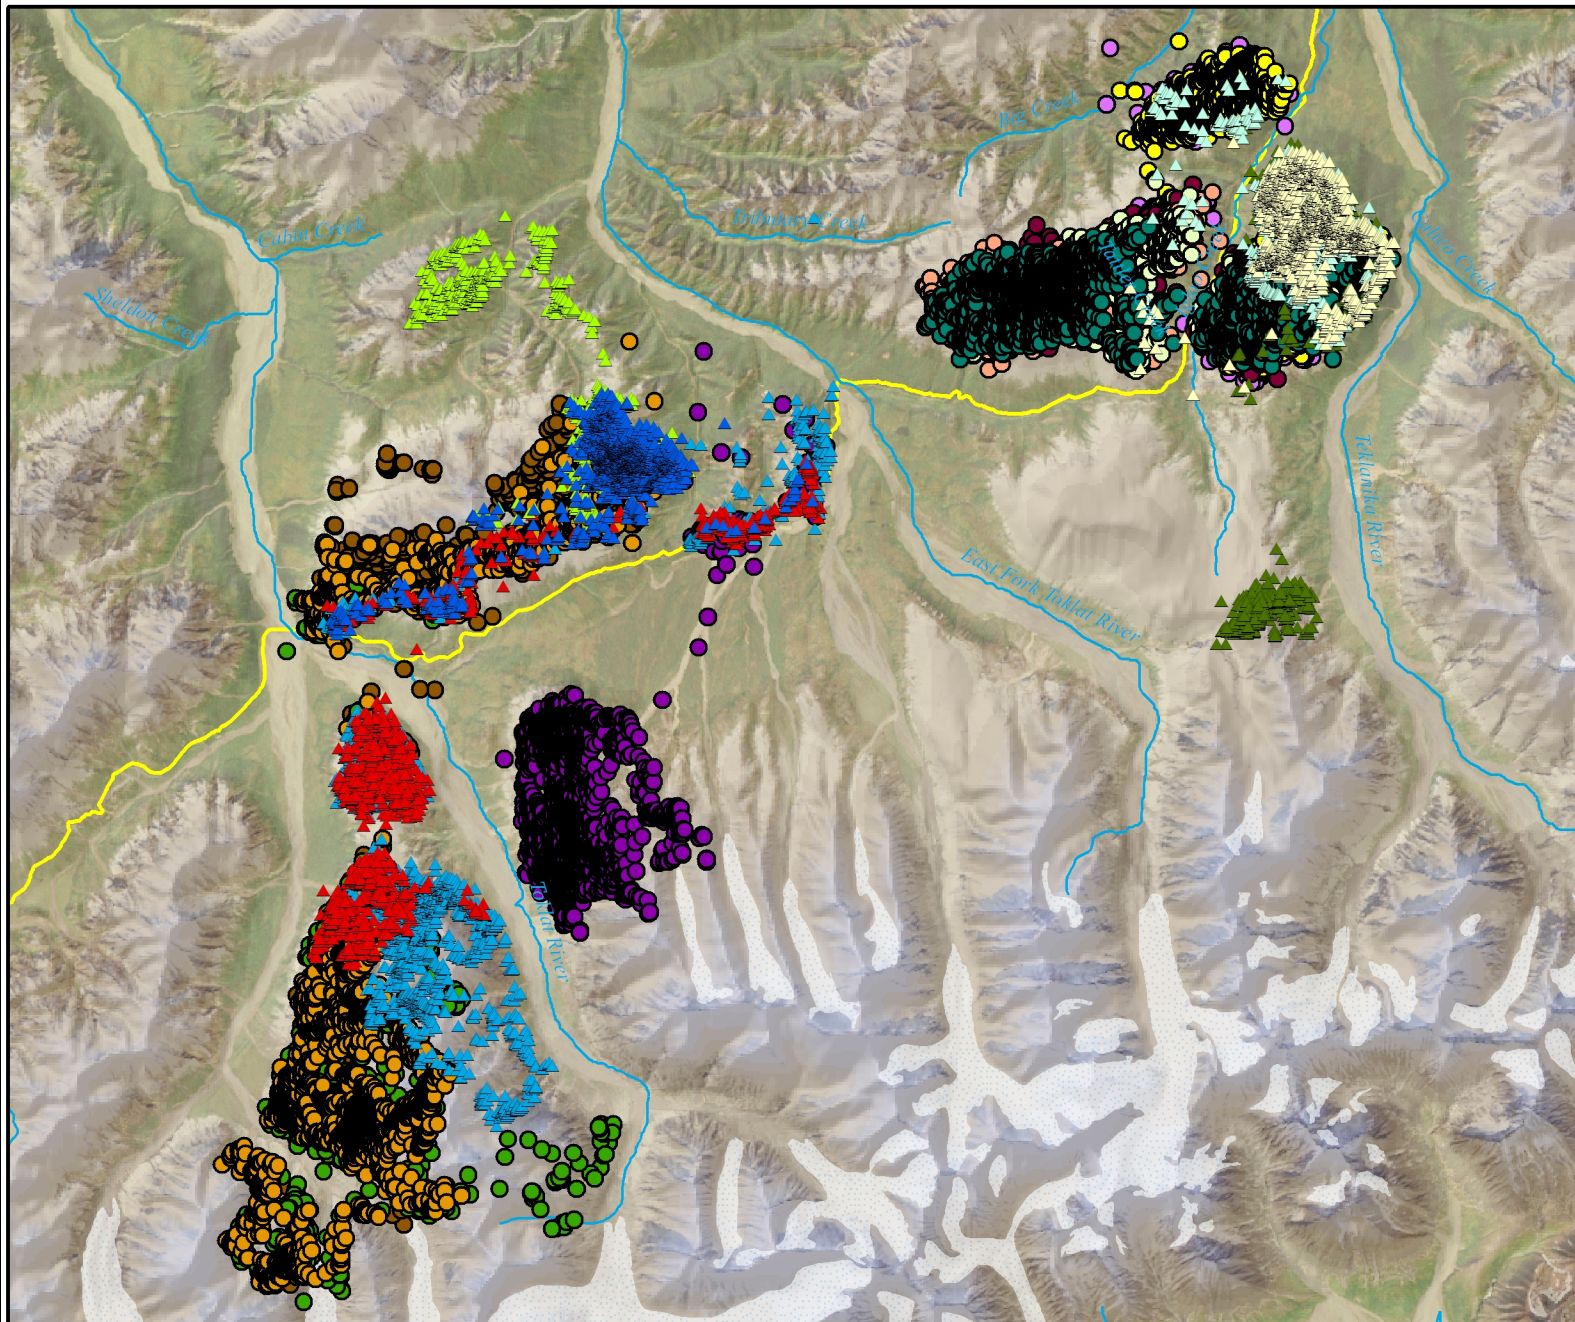

2007 Dall Sheep Locations

Denali National Park and Preserve

Alaska Region
National Park Service
U. S. Department of the Interior

Legend

- ▲ 574611, M
- ▲ 574610, M
- ▲ 574618, M
- ▲ 574615, M
- ▲ 574614, M
- ▲ 574613, M
- ▲ 574612, M
- 574602, F
- 574617, F
- 574606, F
- 574616, F
- 574605, F
- 574609, F
- 574607, F
- 574604, M
- 574603, F
- 574601, F
- Rivers
- Park Road
- ▨ Glaciers

National Park Service
DENA Wildlife Team

0 0.5 1 2 3 4
Kilometers