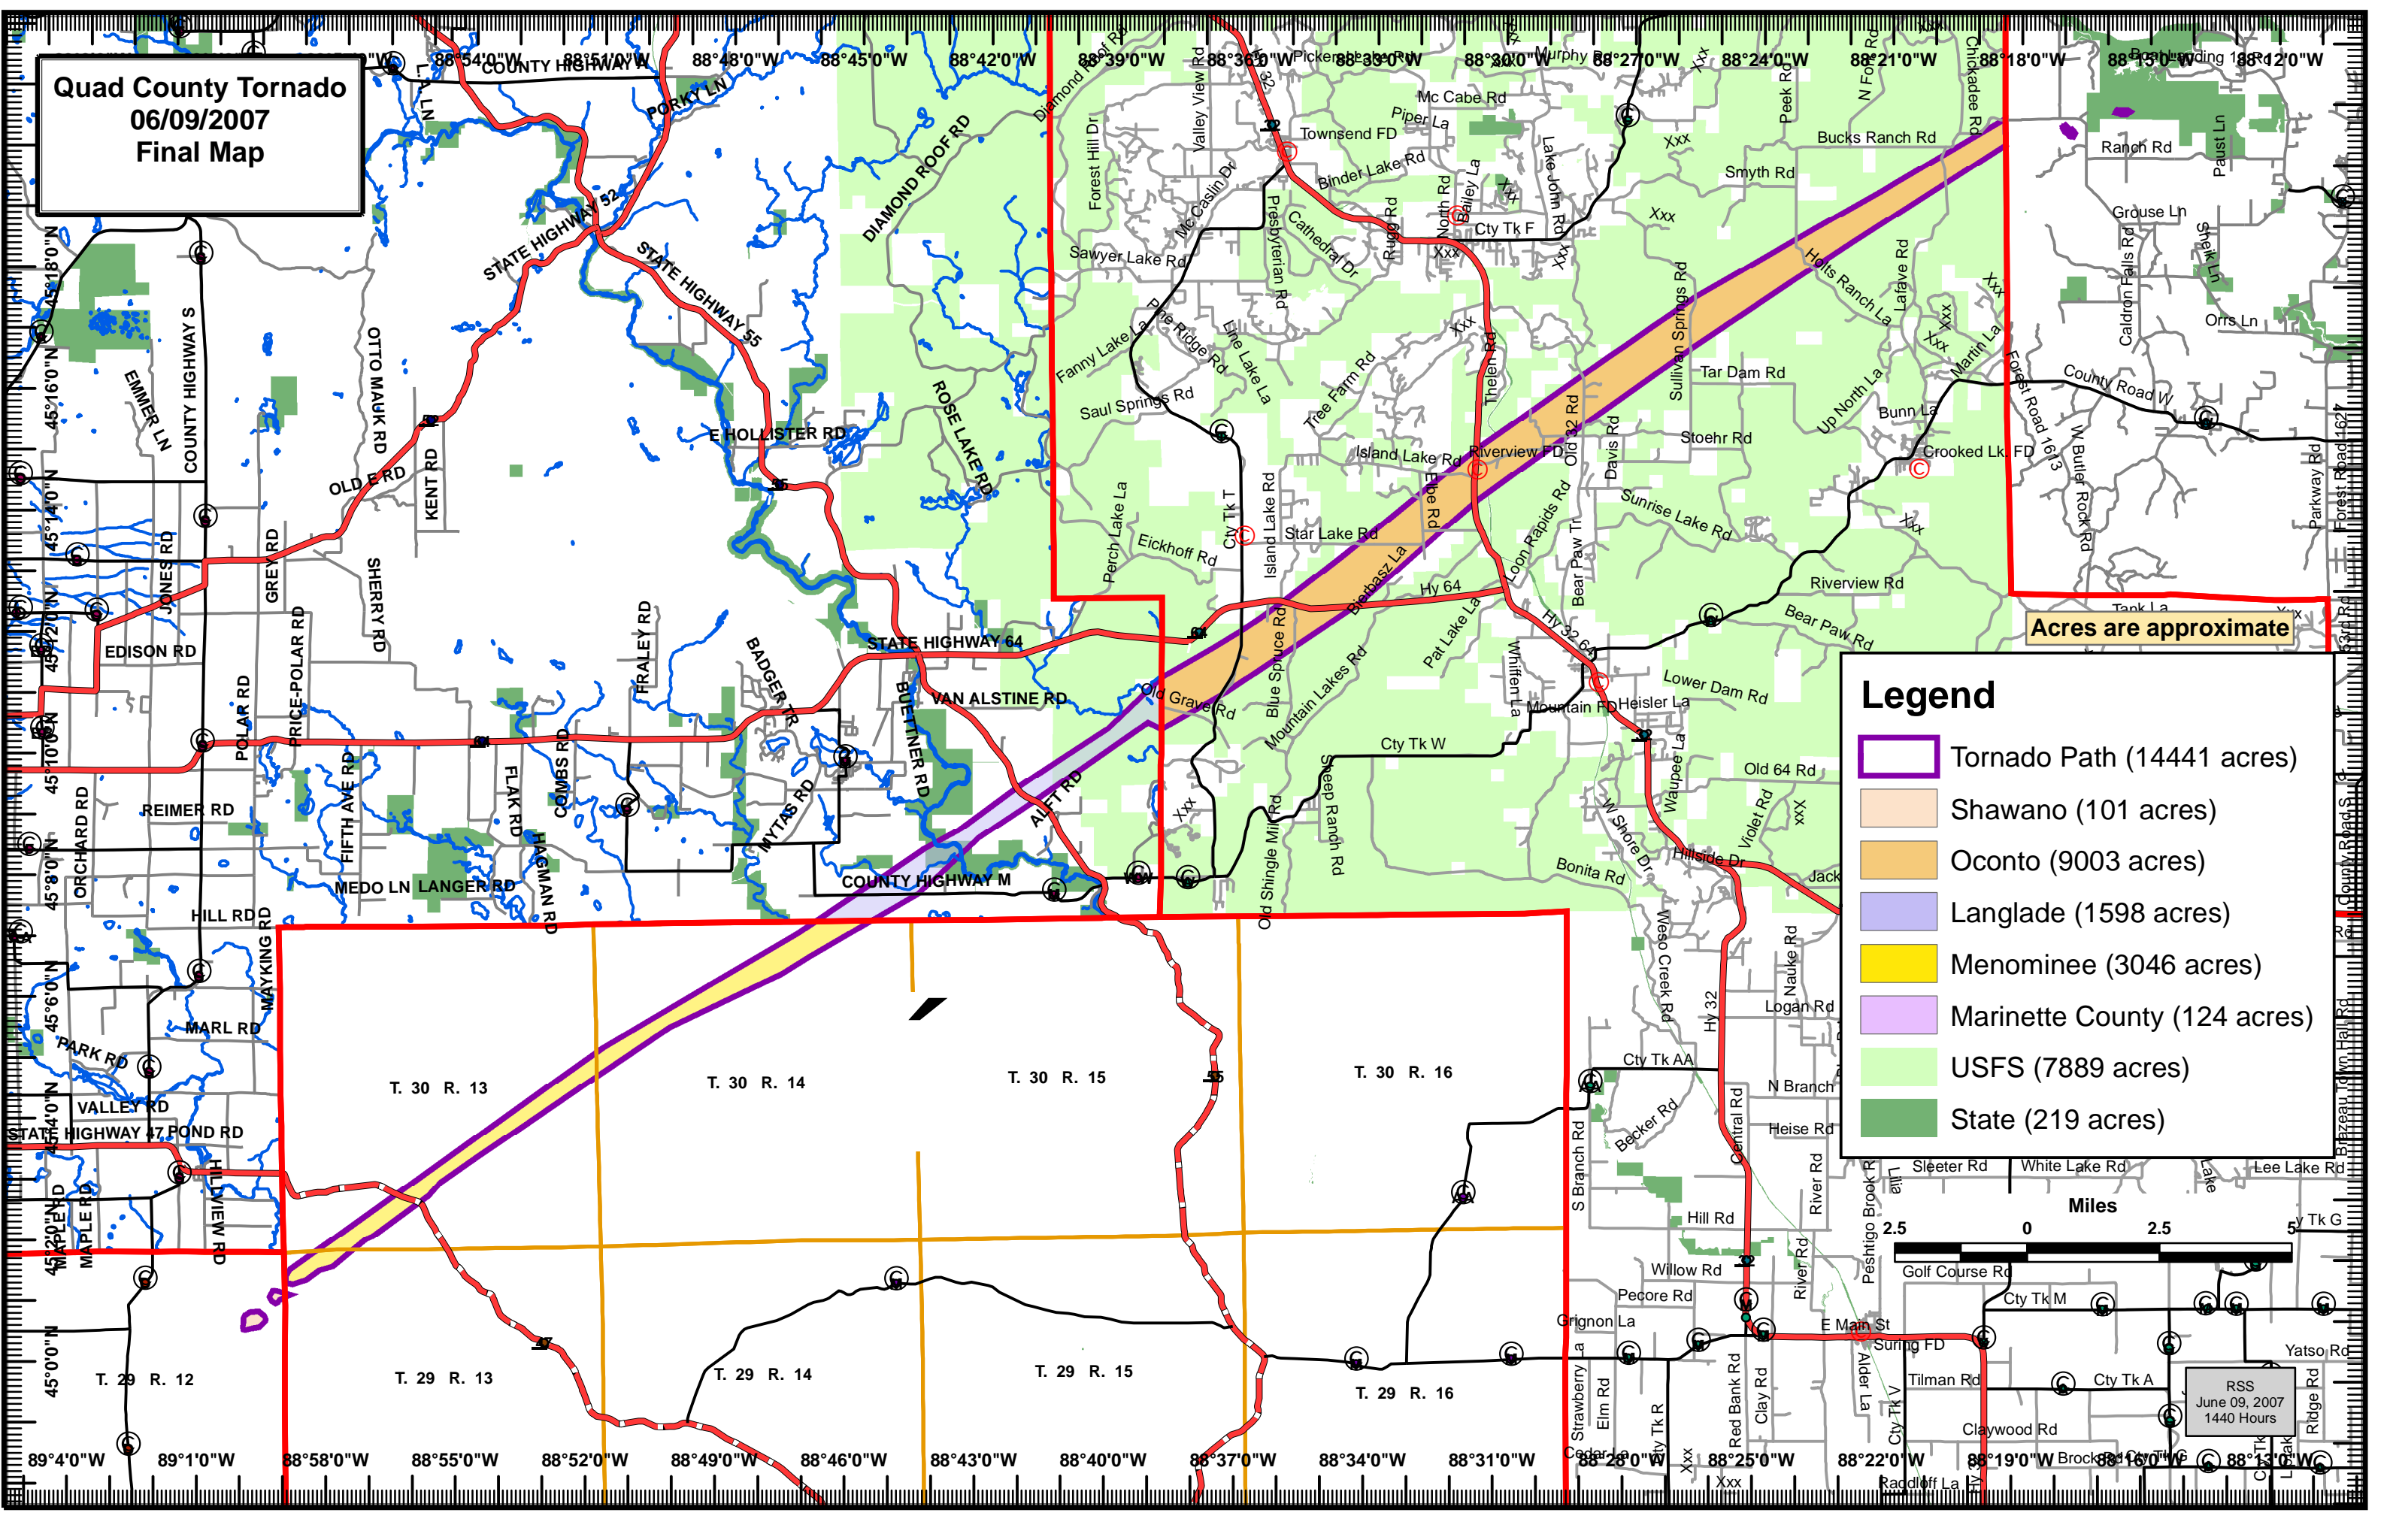

Quad County Tornado
06/09/2007
Final Map

Acres are approximate

Legend

- Tornado Path (14441 acres)
- Shawano (101 acres)
- Oconto (9003 acres)
- Langlade (1598 acres)
- Menominee (3046 acres)
- Marinette County (124 acres)
- USFS (7889 acres)
- State (219 acres)

RSS
 June 09, 2007
 1440 Hours