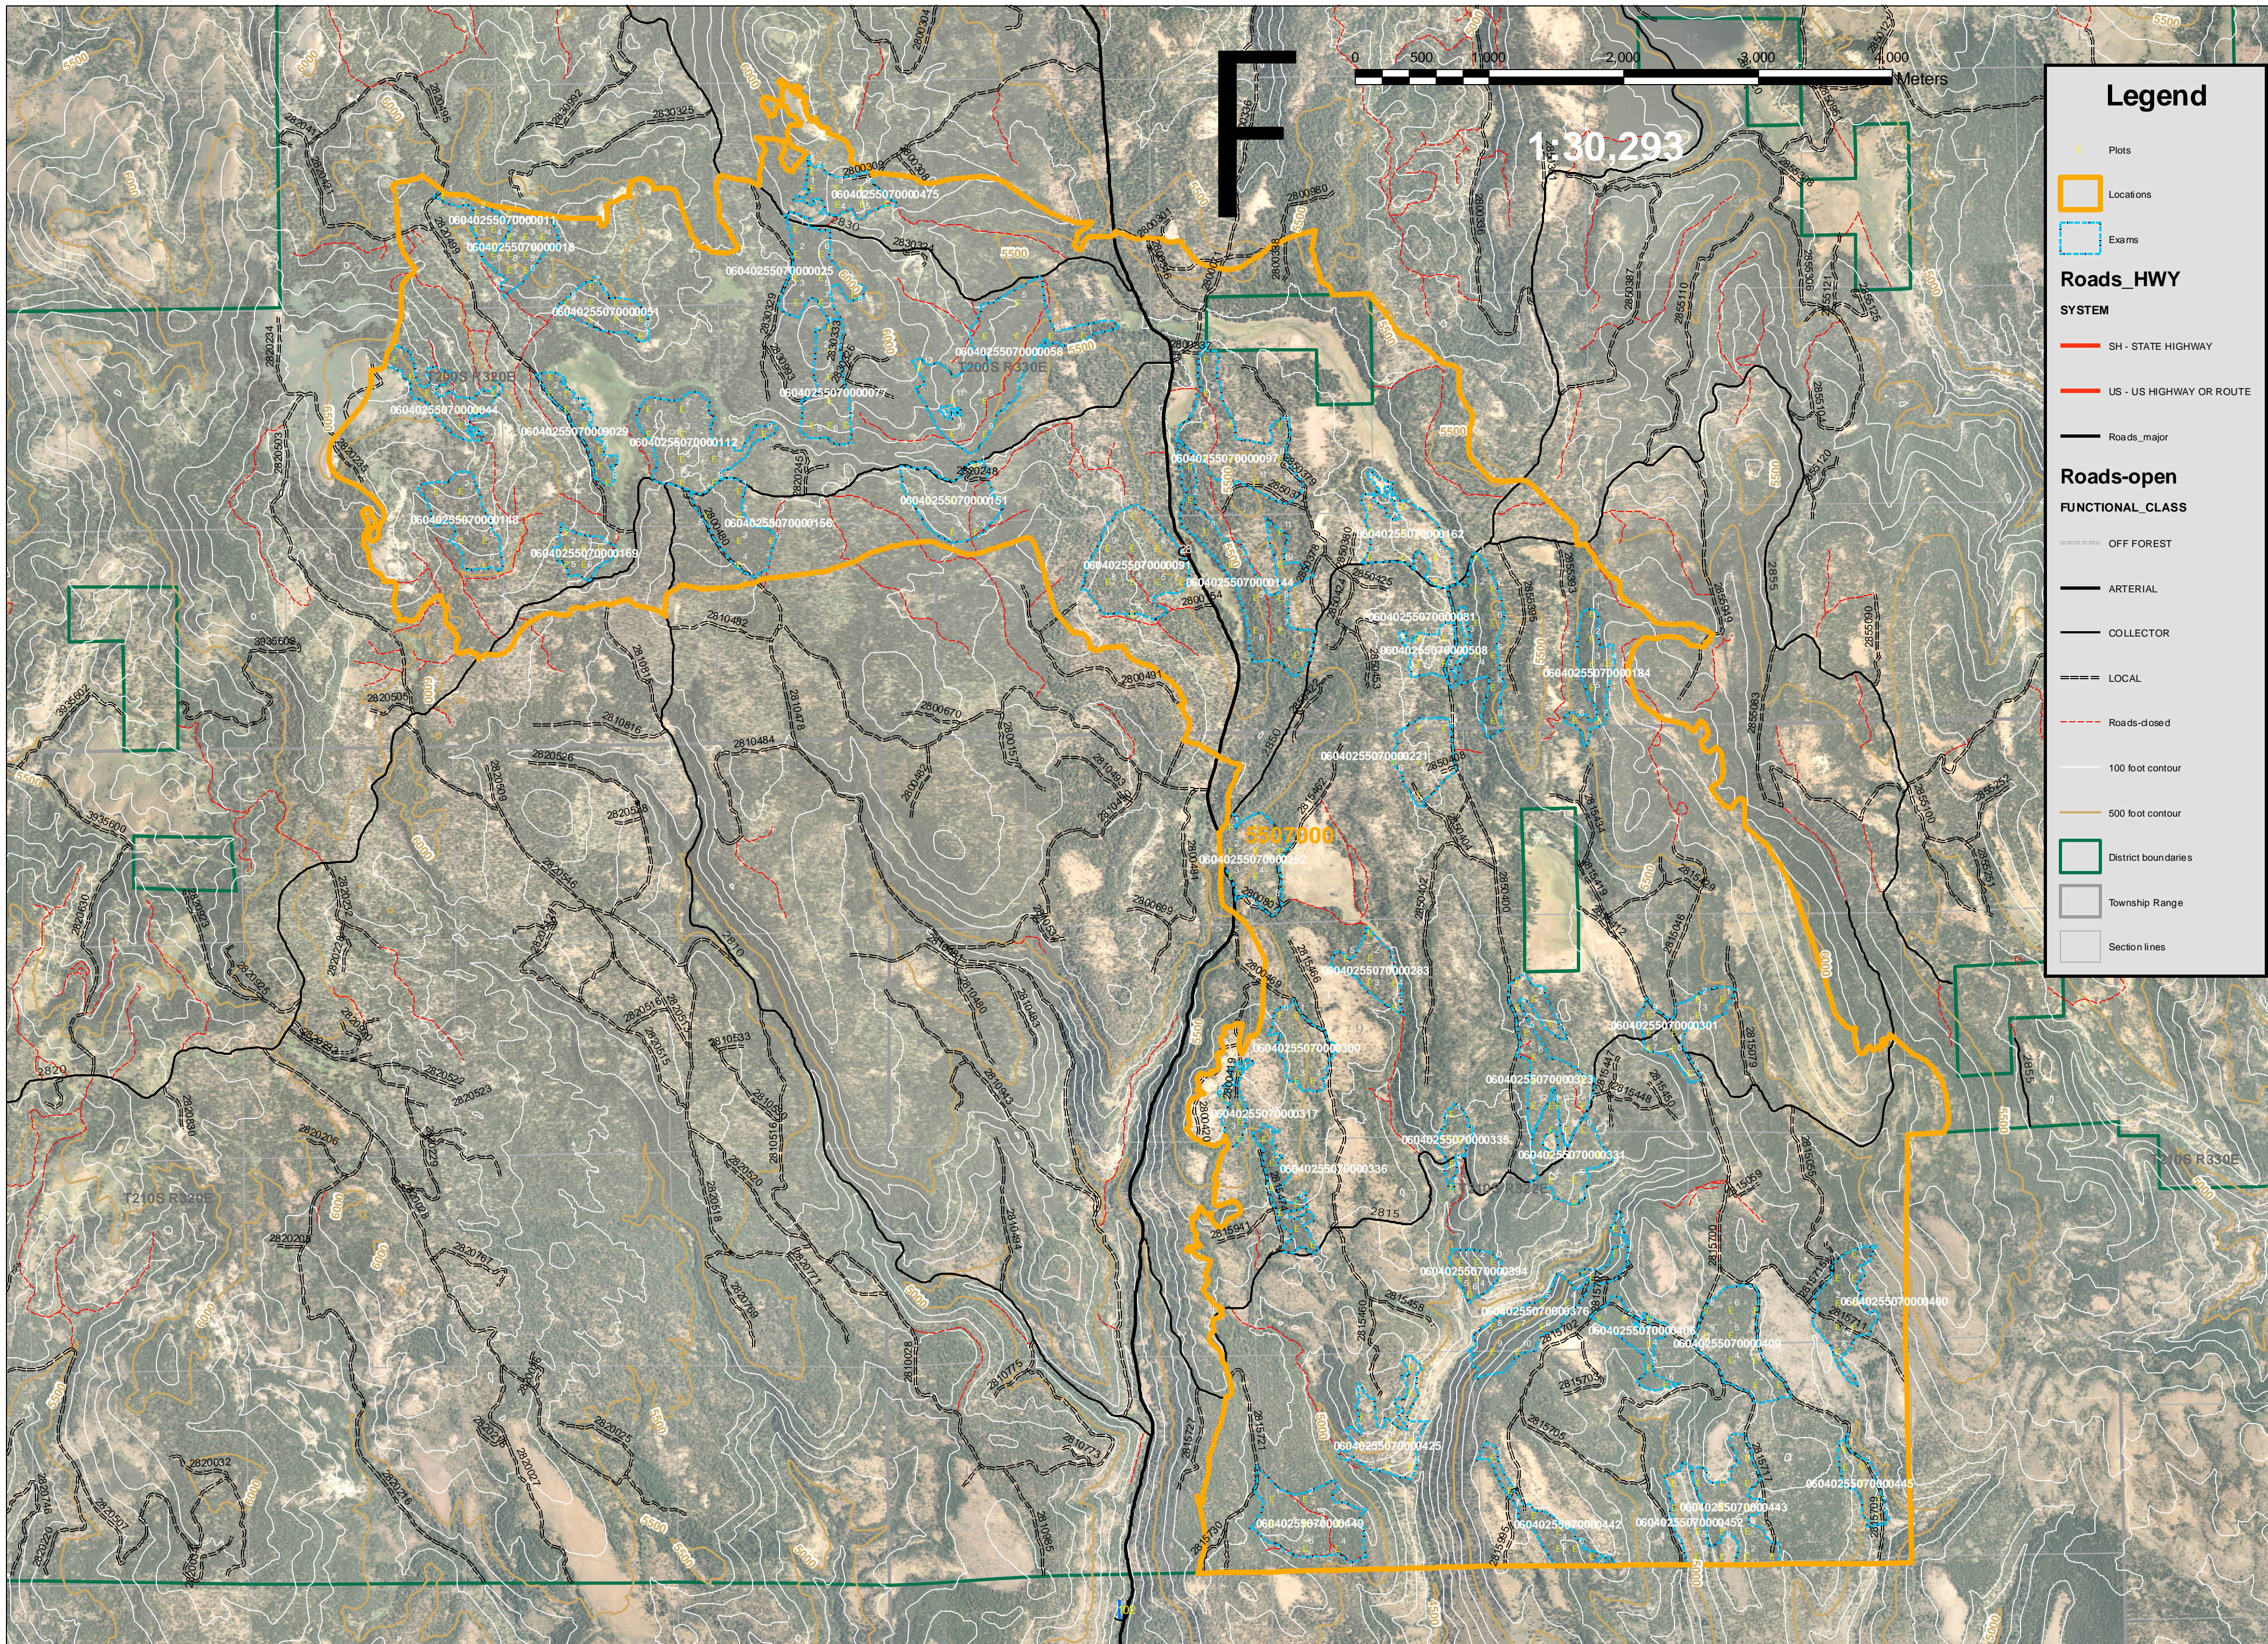

# South LLP Exams Location 5507000

## Legend

- Plots
- Locations
- Exams
- Roads\_HWY**
- SYSTEM**
- SH - STATE HIGHWAY
- US - US HIGHWAY OR ROUTE
- Roads\_major
- Roads-open**
- FUNCTIONAL\_CLASS**
- OFF FOREST
- ARTERIAL
- COLLECTOR
- LOCAL
- Roads-closed
- 100 foot contour
- 500 foot contour
- District boundaries
- Township Range
- Section lines