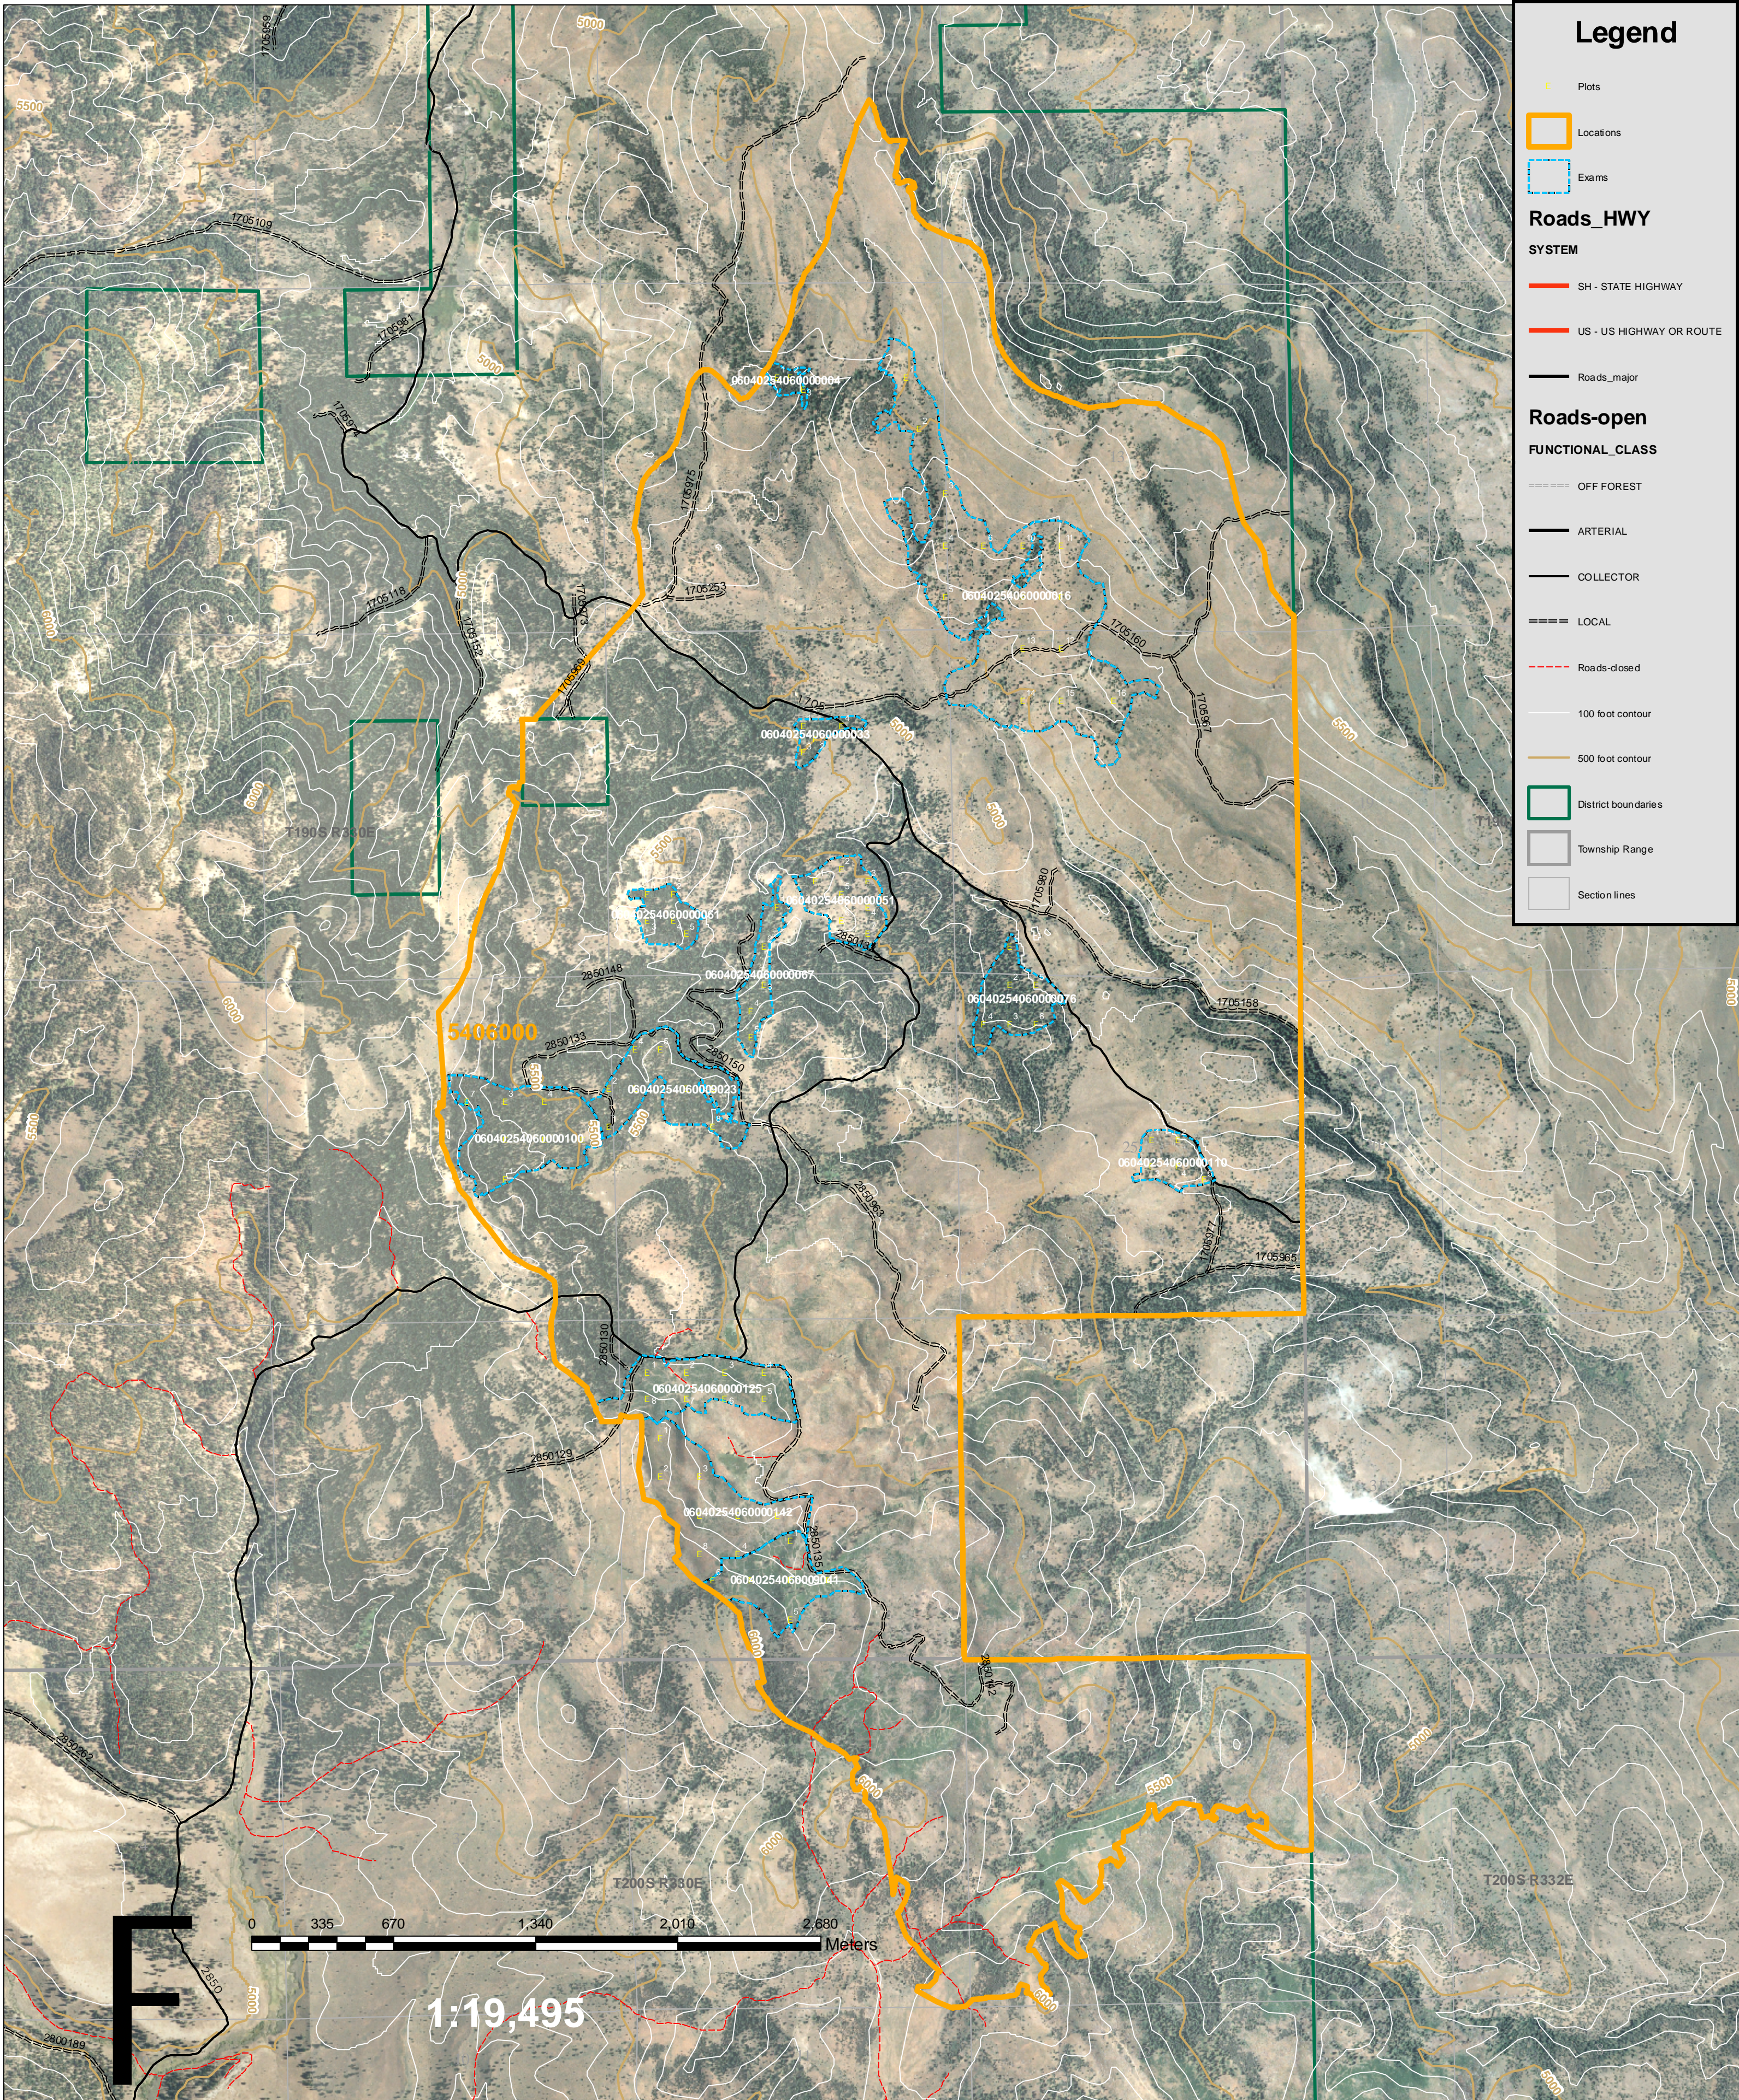

South LLP Exams Location 5406000

Legend

- Plots
- Locations
- Exams

Roads_HWY SYSTEM

- SH - STATE HIGHWAY
- US - US HIGHWAY OR ROUTE
- Roads_major

Roads-open FUNCTIONAL_CLASS

- OFF FOREST
- ARTERIAL
- COLLECTOR
- LOCAL

Roads-closed

- Roads-closed

Contour Lines

- 100 foot contour
- 500 foot contour

Boundaries

- District boundaries
- Township Range
- Section lines

0 335 670 1,340 2,010 2,680 Meters

1:19,495