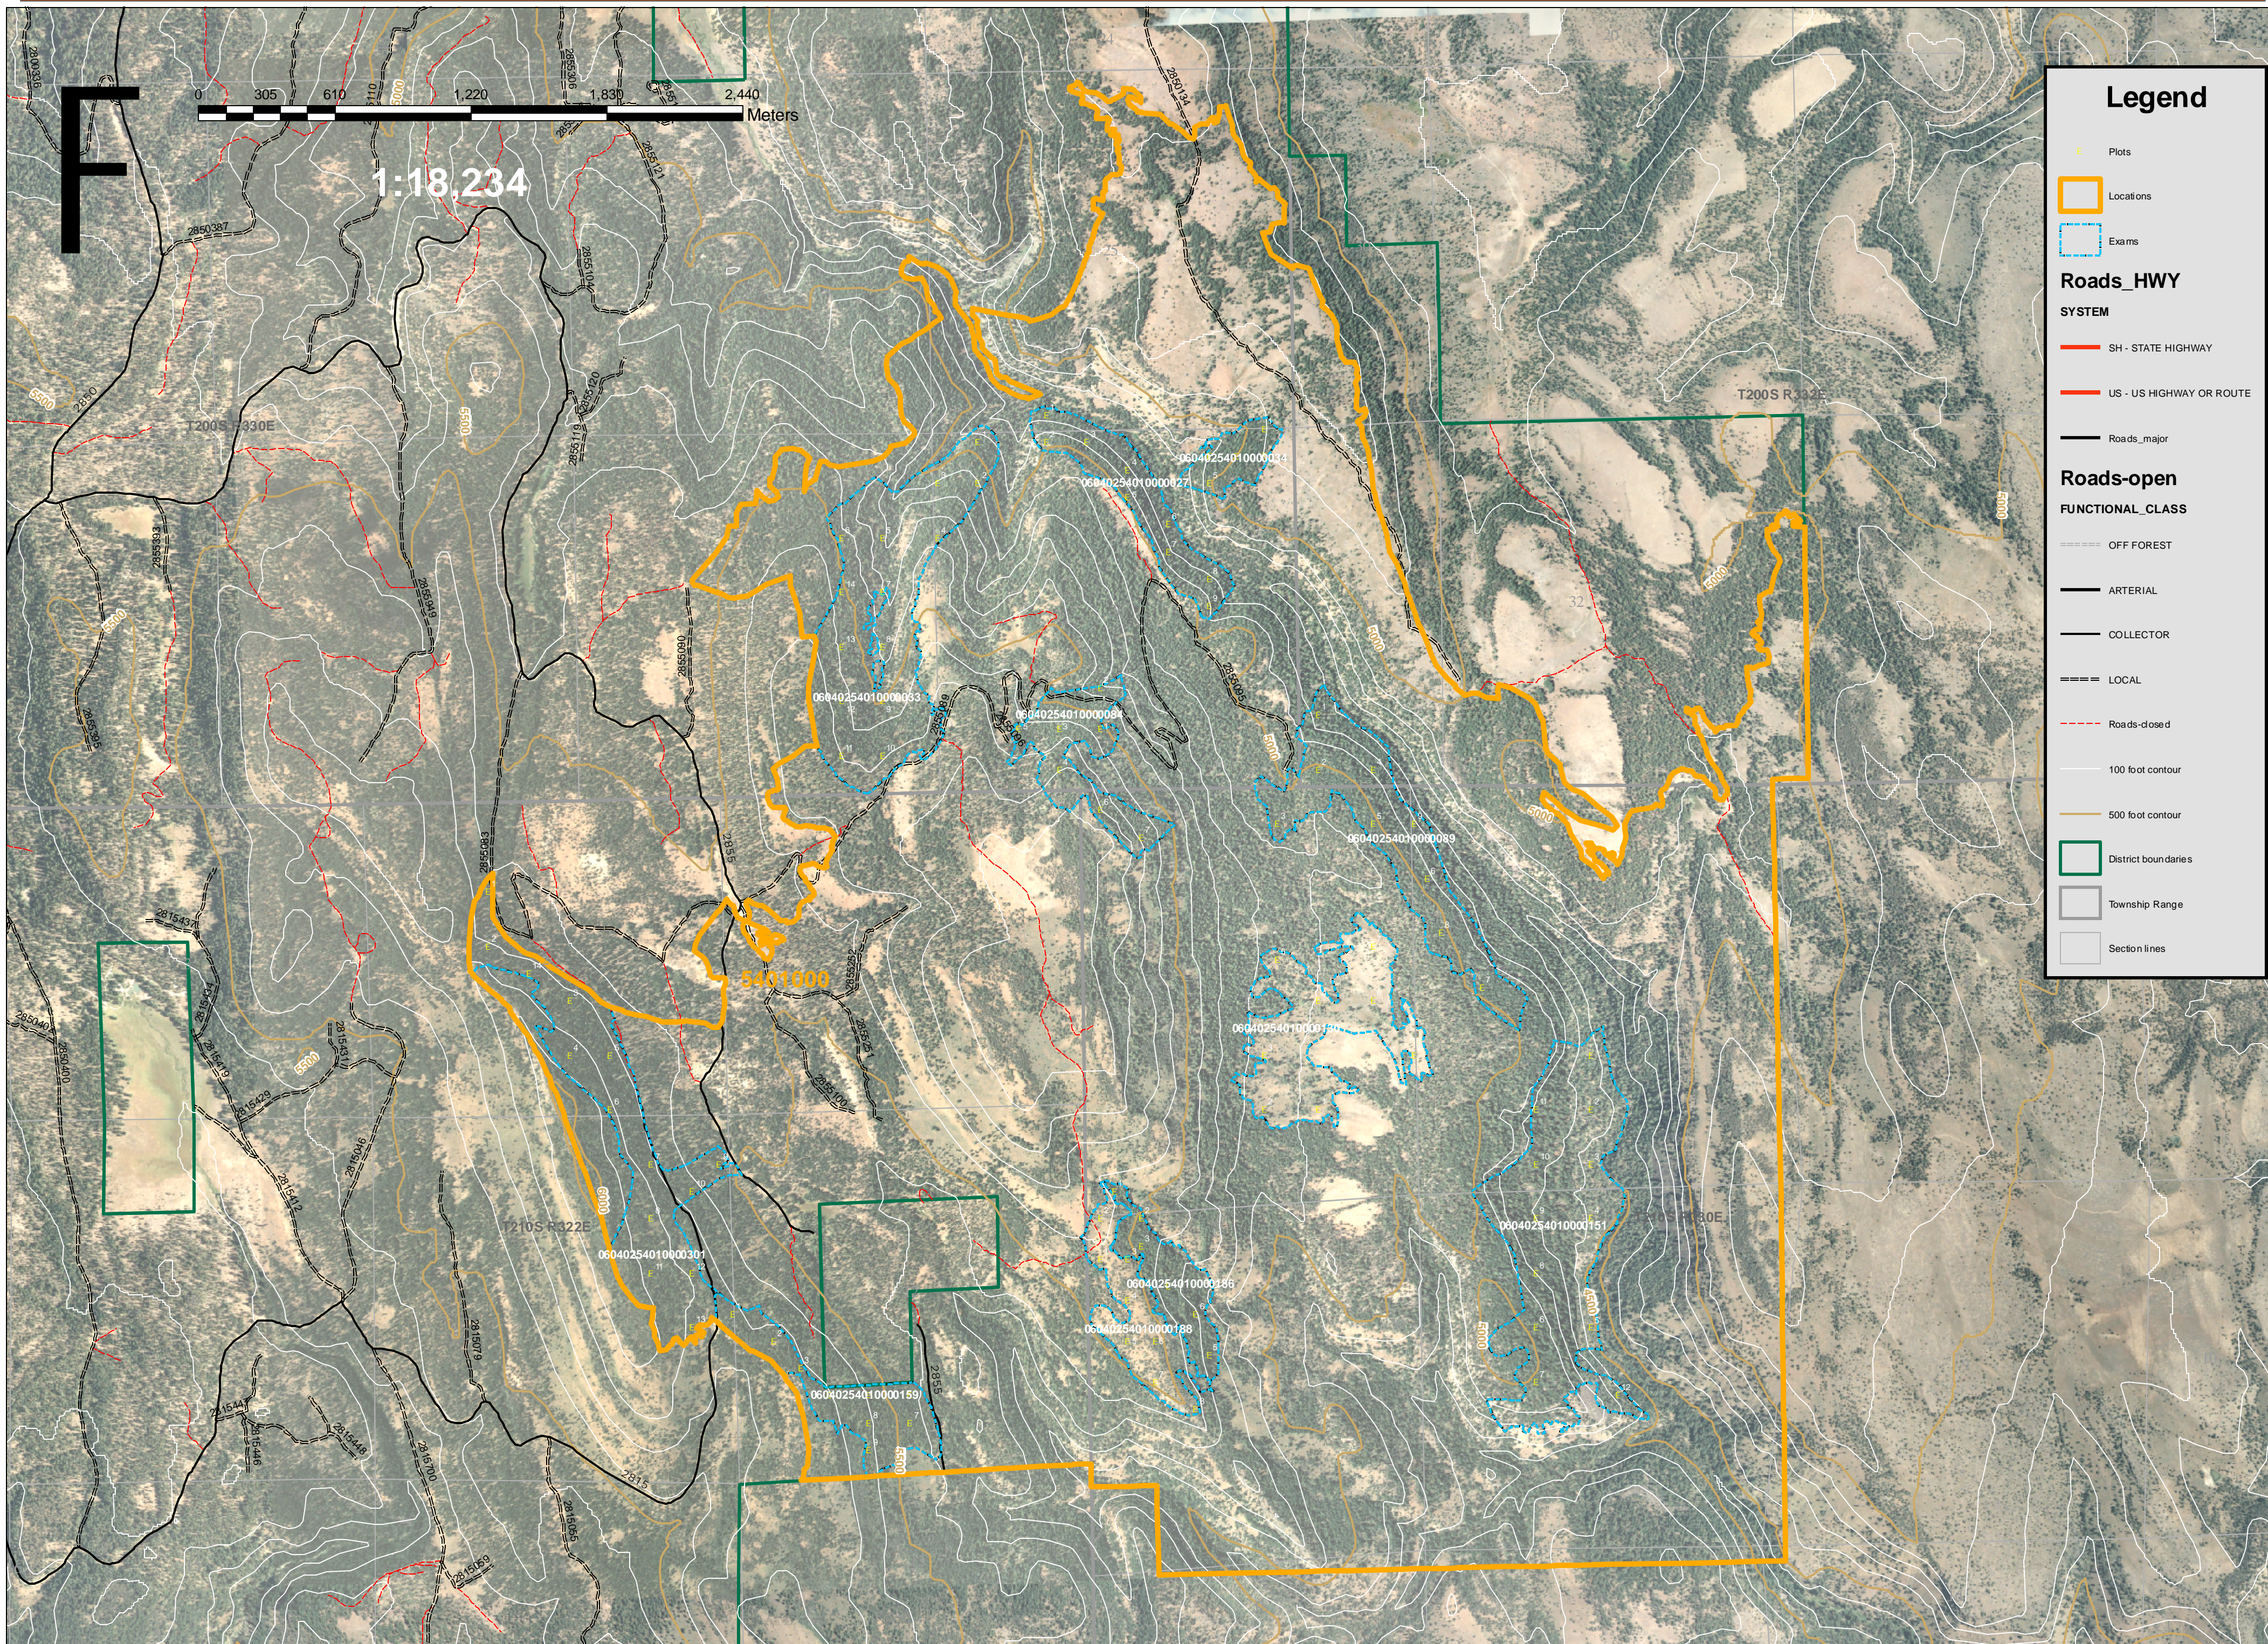

South LLP Exams Location 5401000

Legend

- Plots
- Locations
- Exams
- Roads_HWY**
SYSTEM
 - SH - STATE HIGHWAY
 - US - US HIGHWAY OR ROUTE
 - Roads_major
- Roads-open**
FUNCTIONAL_CLASS
 - OFF FOREST
 - ARTERIAL
 - COLLECTOR
 - LOCAL
- Roads-closed
- 100 foot contour
- 500 foot contour
- District boundaries
- Township Range
- Section lines