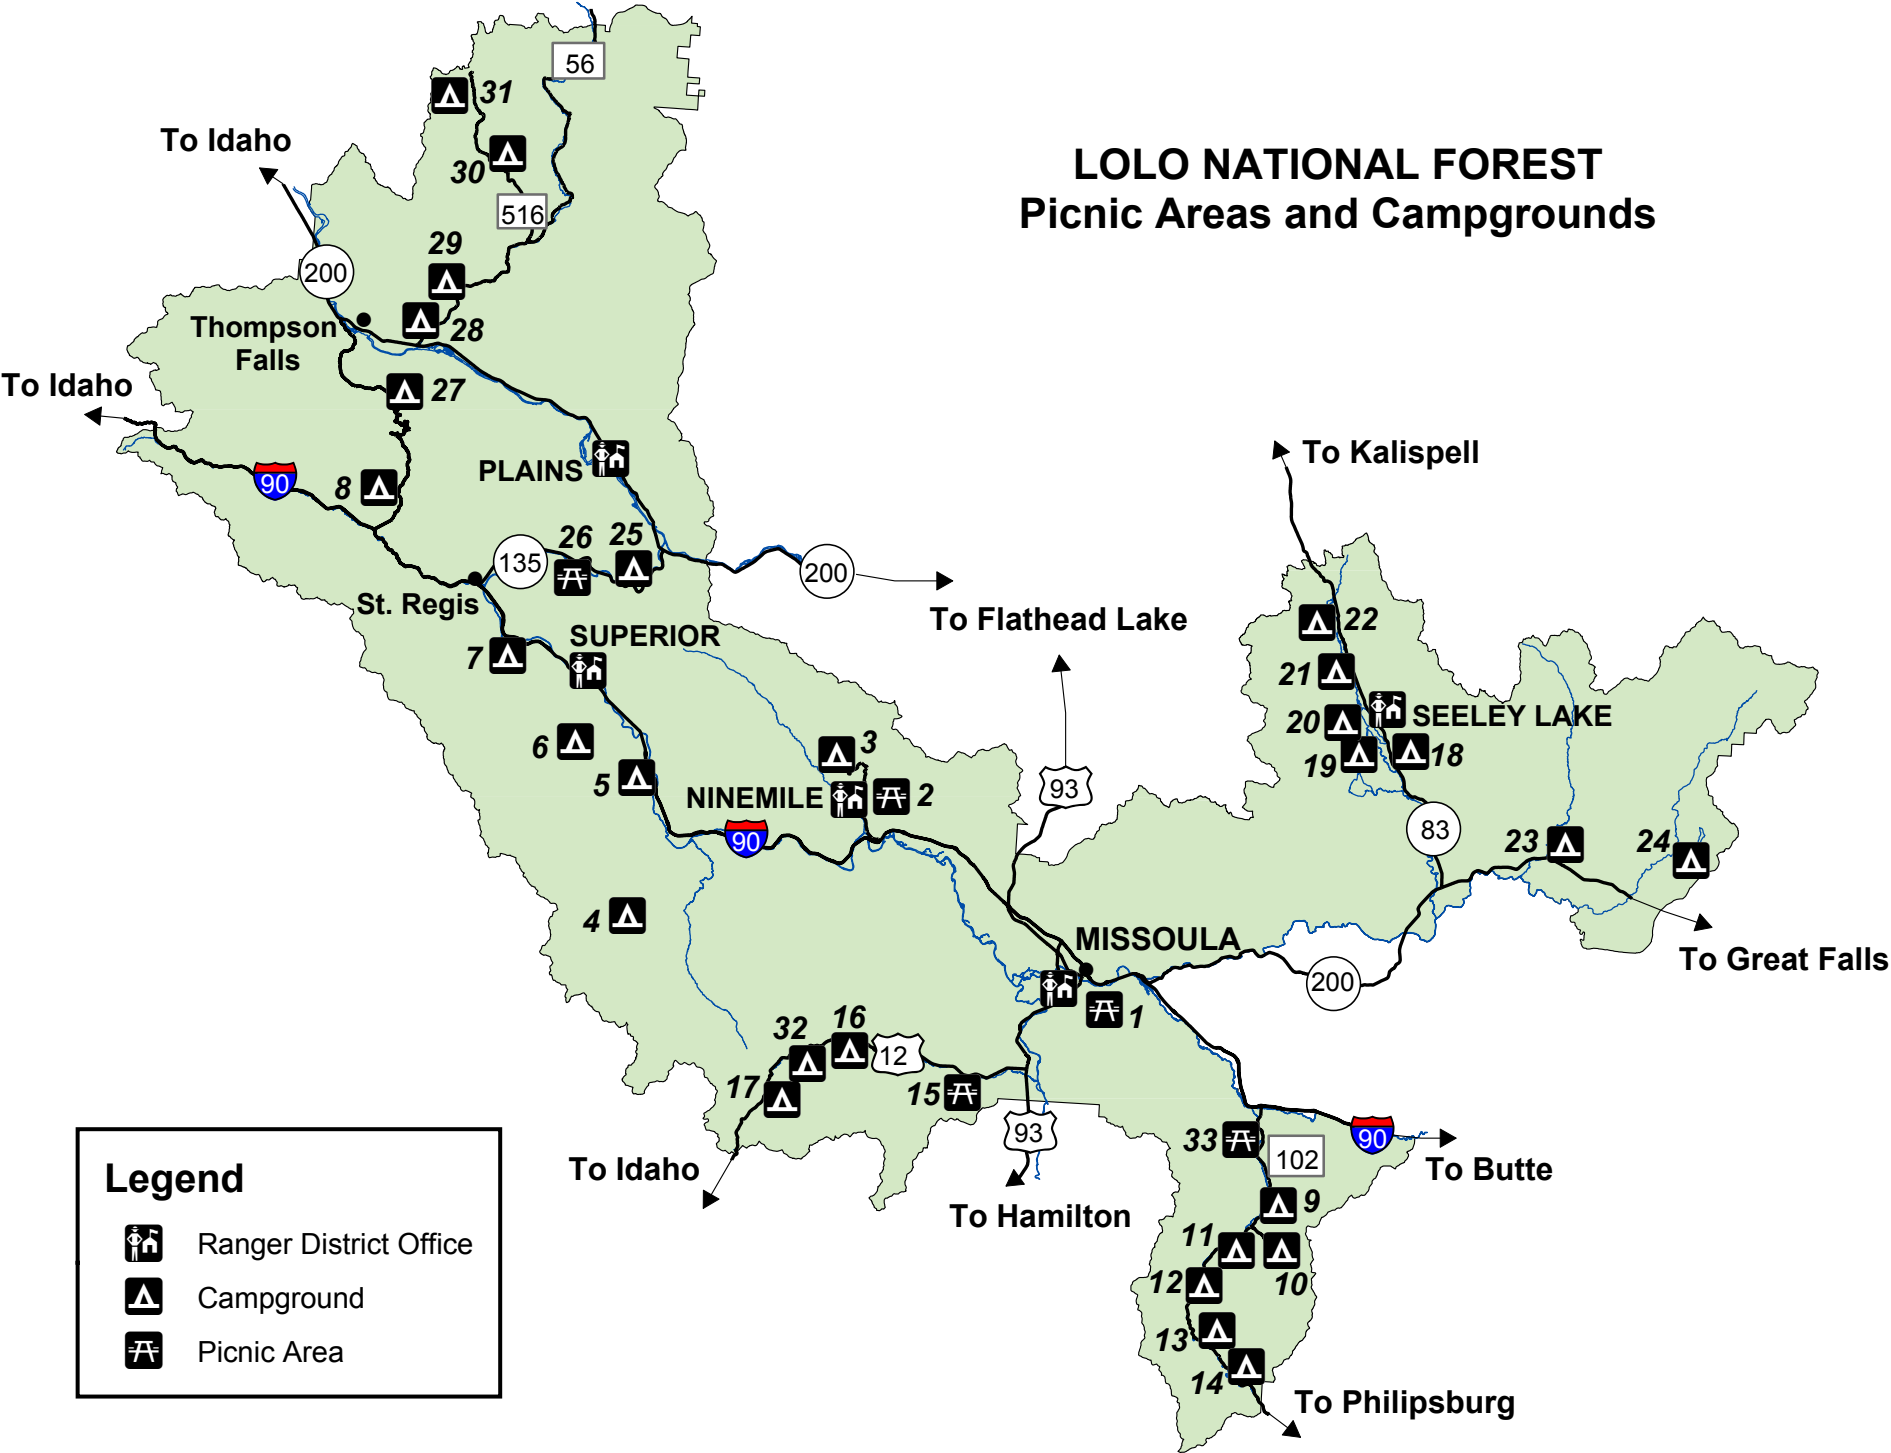

# LOLO NATIONAL FOREST Picnic Areas and Campgrounds

**Legend**

- Ranger District Office
- Campground
- Picnic Area