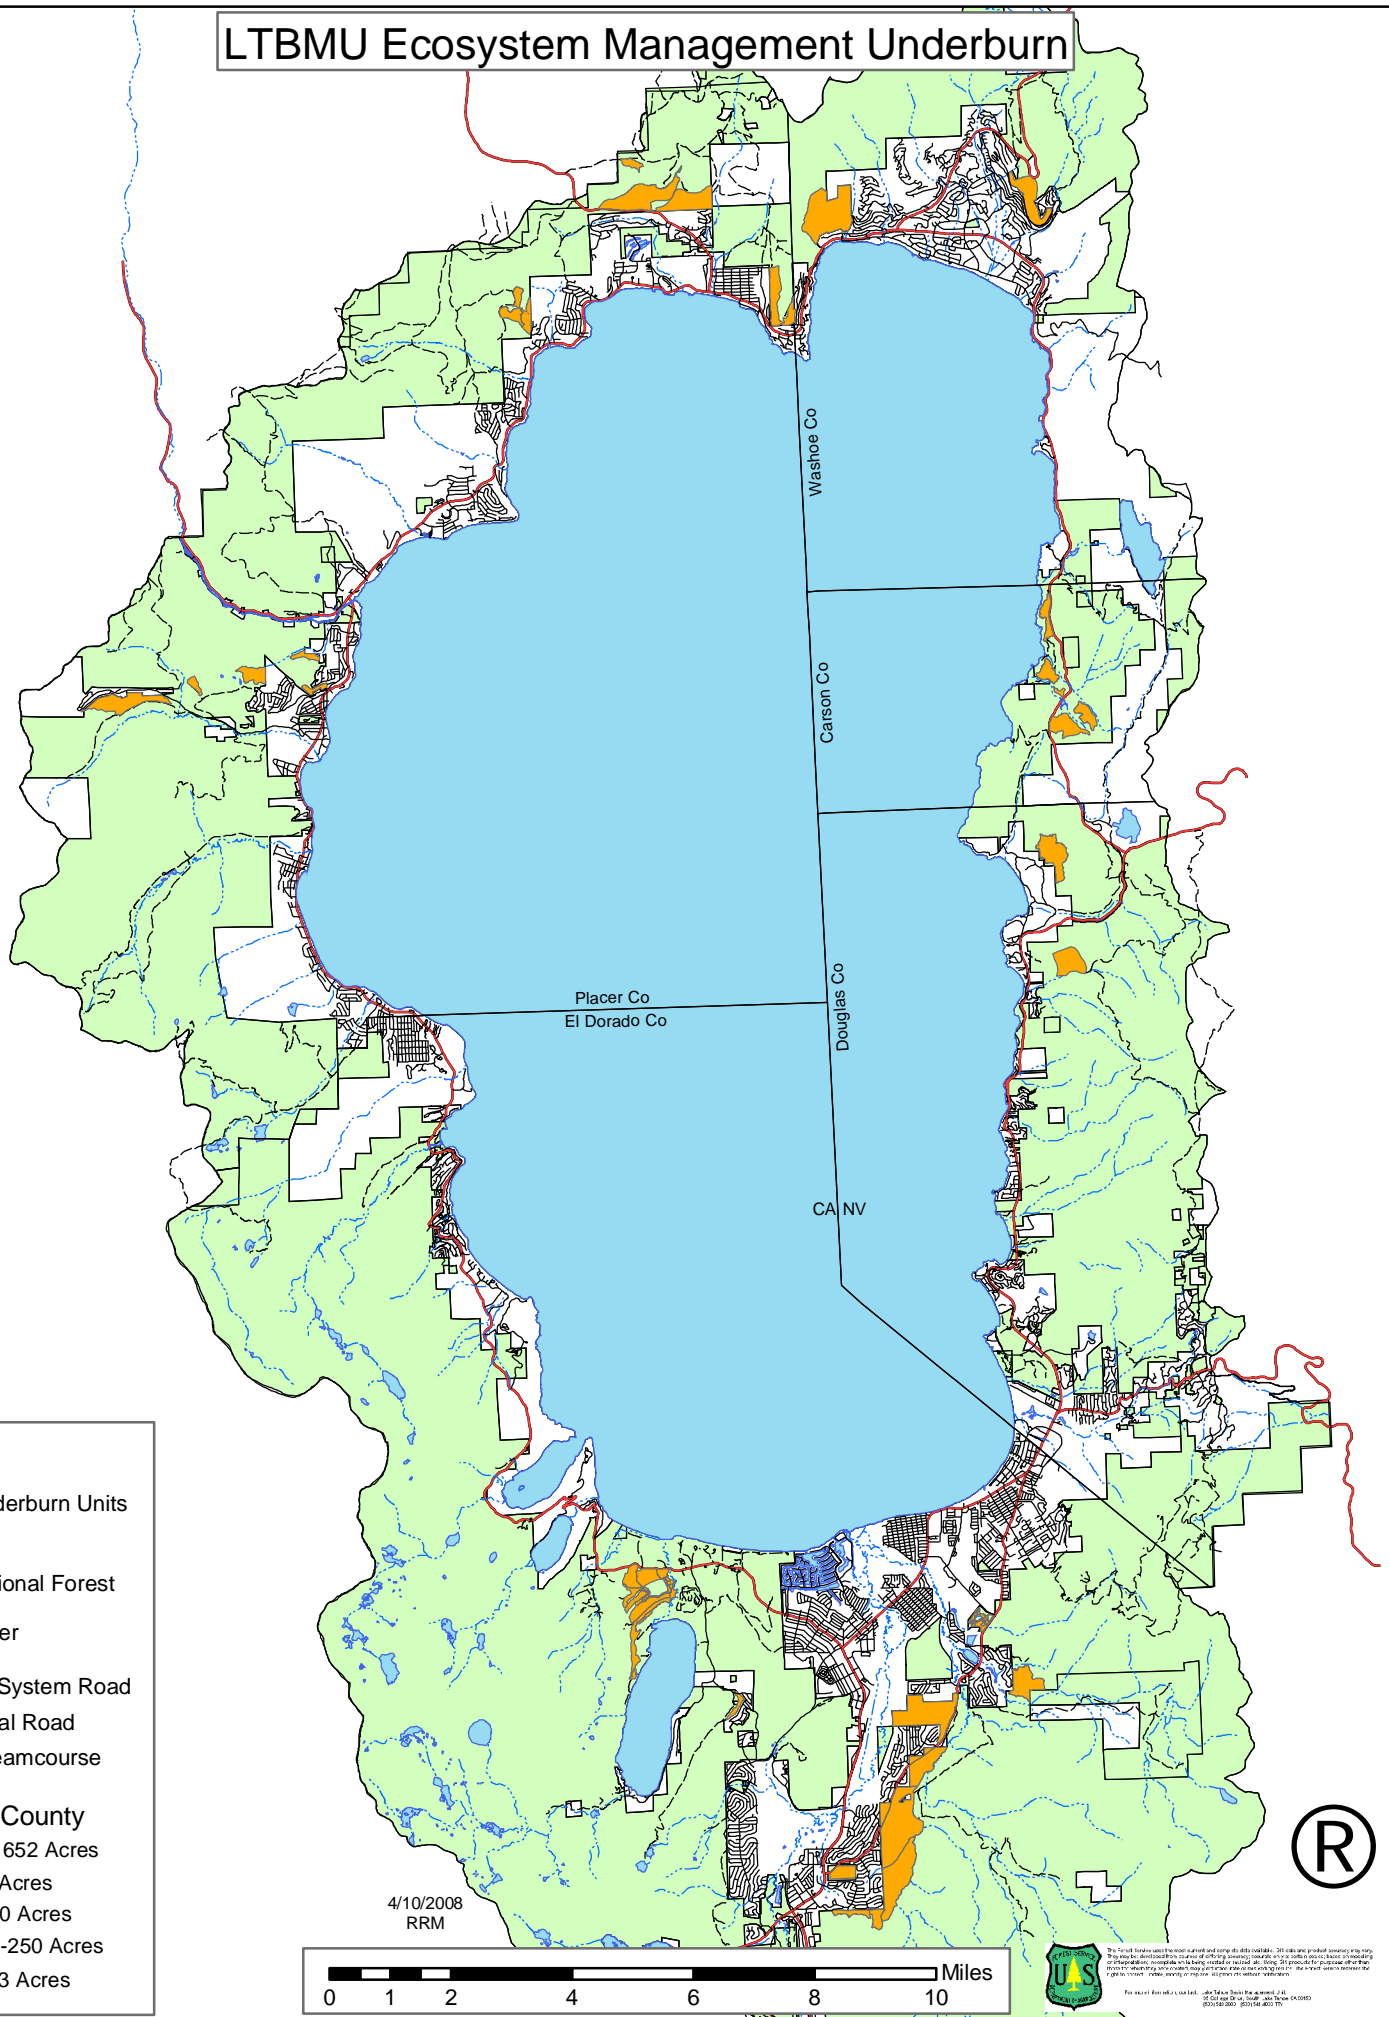

LTBMU Ecosystem Management Underburn

Legend

- Underburn Units
- Ownership
- National Forest
- Other
- NF System Road
- Local Road
- Streamcourse

Acres by County
El Dorado-1652 Acres
Placer-904 Acres
Washoe-470 Acres
Carson City-250 Acres
Douglas-253 Acres

4/10/2008
RRM