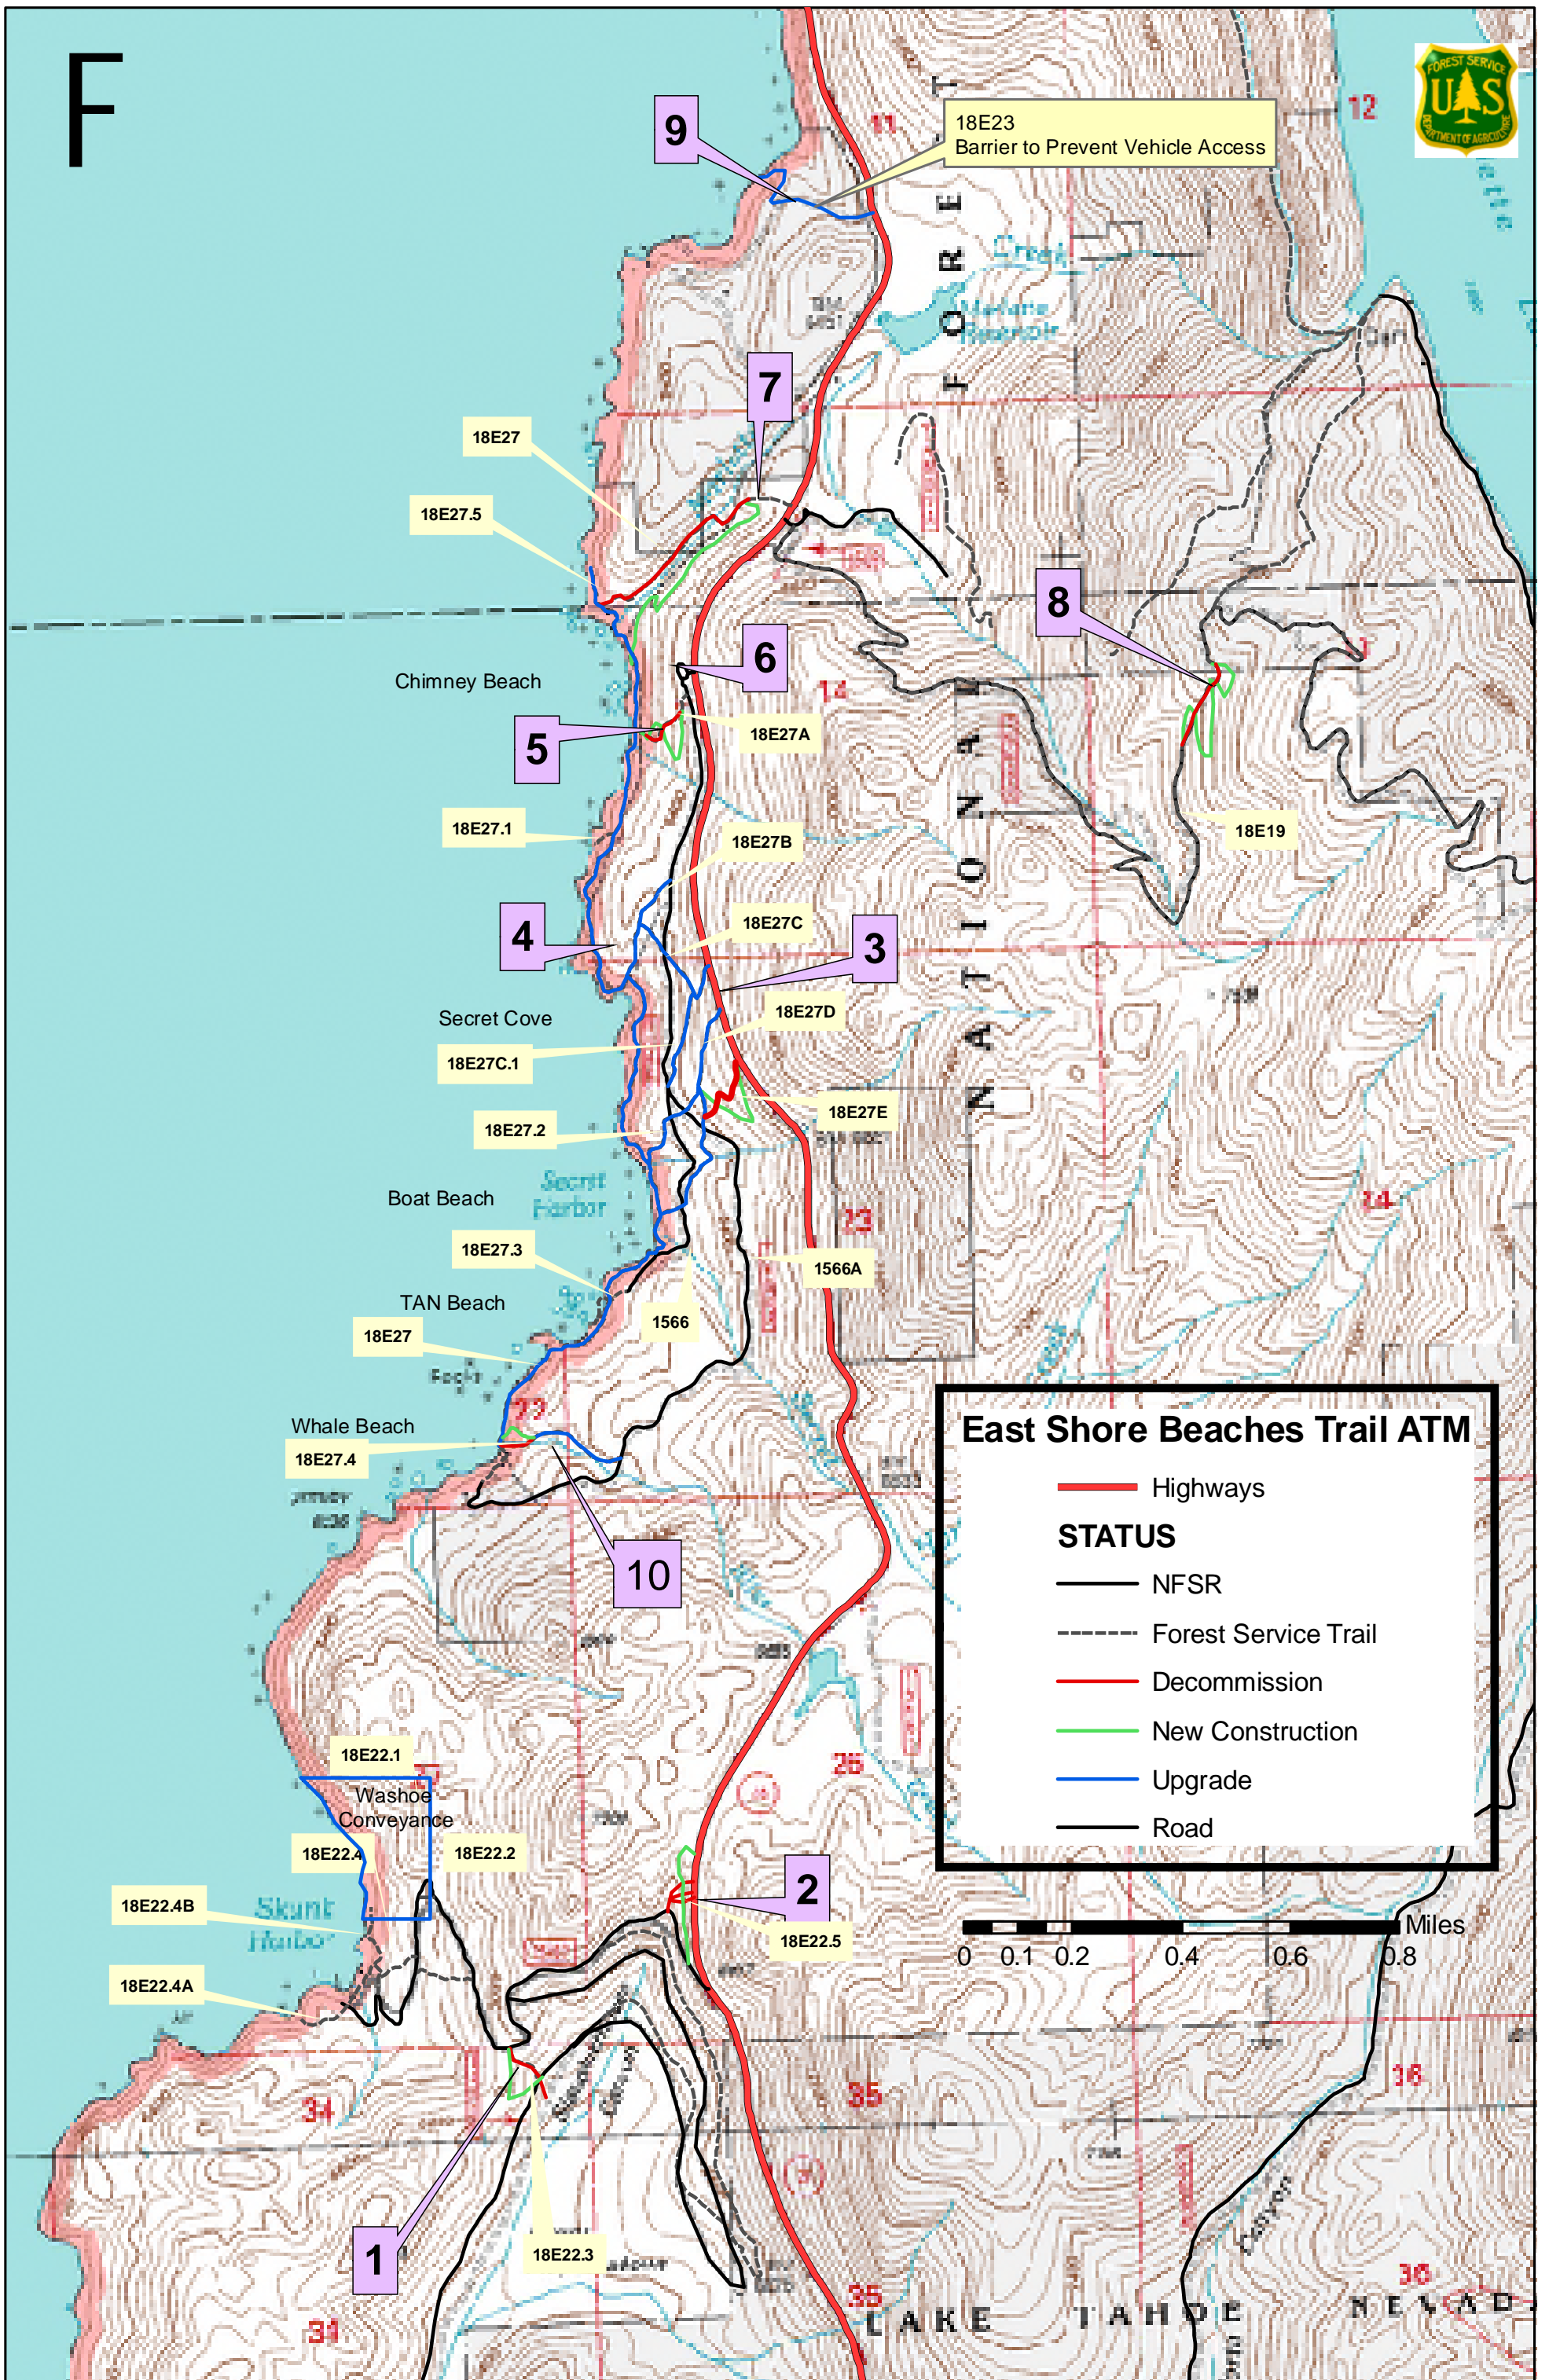

F

East Shore Beaches Trail ATM

- Highways
- STATUS**
- NFSR
- - - Forest Service Trail
- Decommission
- New Construction
- Upgrade
- Road

9

18E23
Barrier to Prevent Vehicle Access

7

18E27

18E27.5

18E27C

3

Secret Cove

18E27C.1

18E27D

18E27E

Boat Beach

18E27.3

1566A

TAN Beach

18E27

1566

Whale Beach

18E27.4

10

18E22.1

18E22.3

LAKE TAHOE

NEVADA