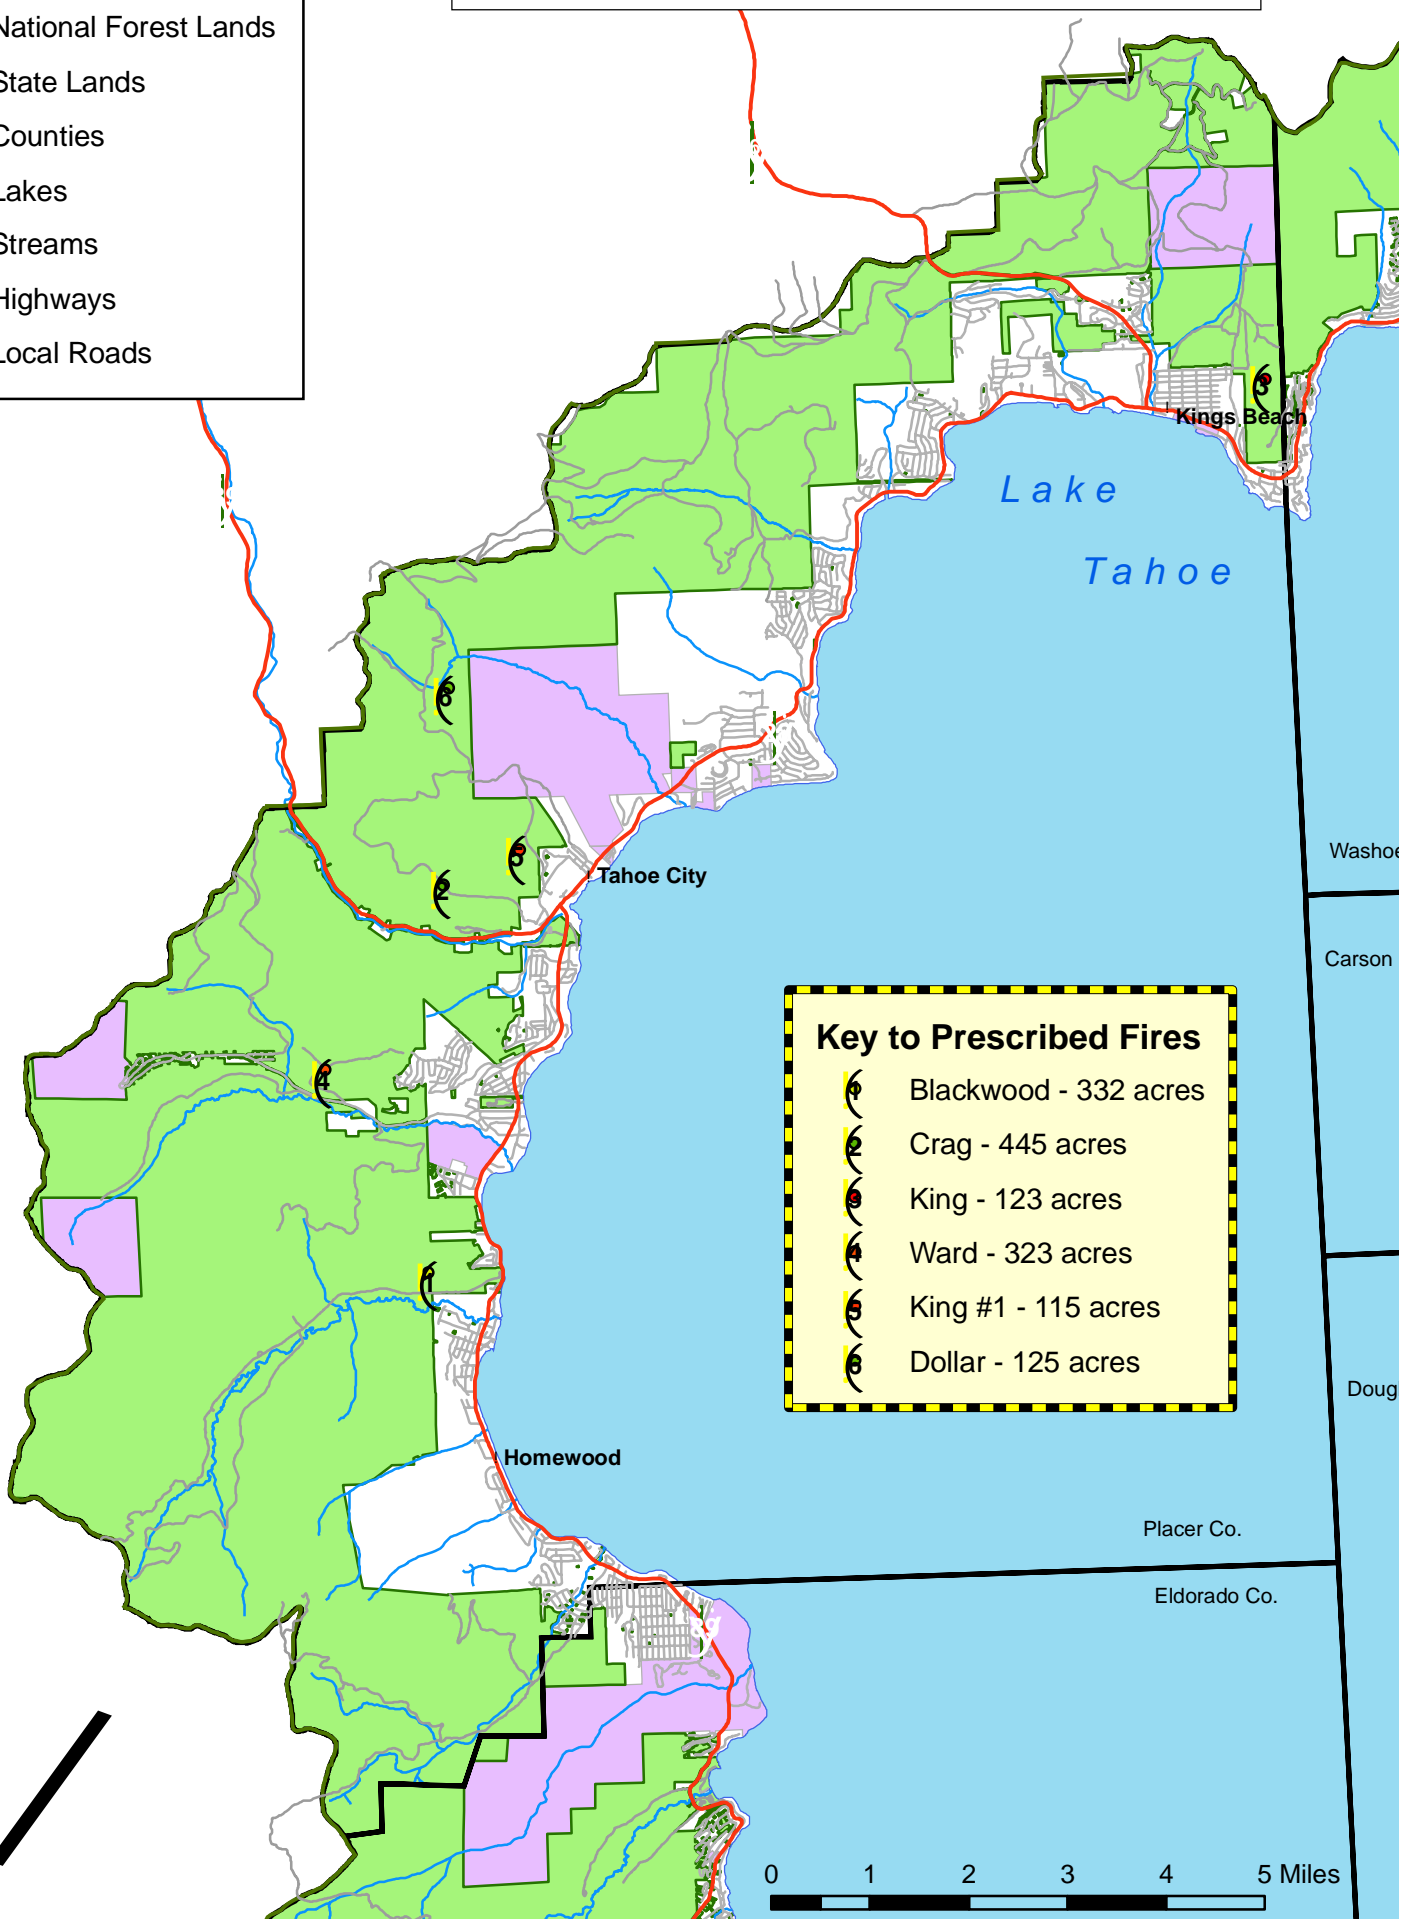

# Prescribed Fires, Placer County

## Legend

-  National Forest Lands
-  State Lands
-  Counties
-  Lakes
-  Streams
-  Highways
-  Local Roads

## Key to Prescribed Fires

-  Blackwood - 332 acres
-  Crag - 445 acres
-  King - 123 acres
-  Ward - 323 acres
-  King #1 - 115 acres
-  Dollar - 125 acres