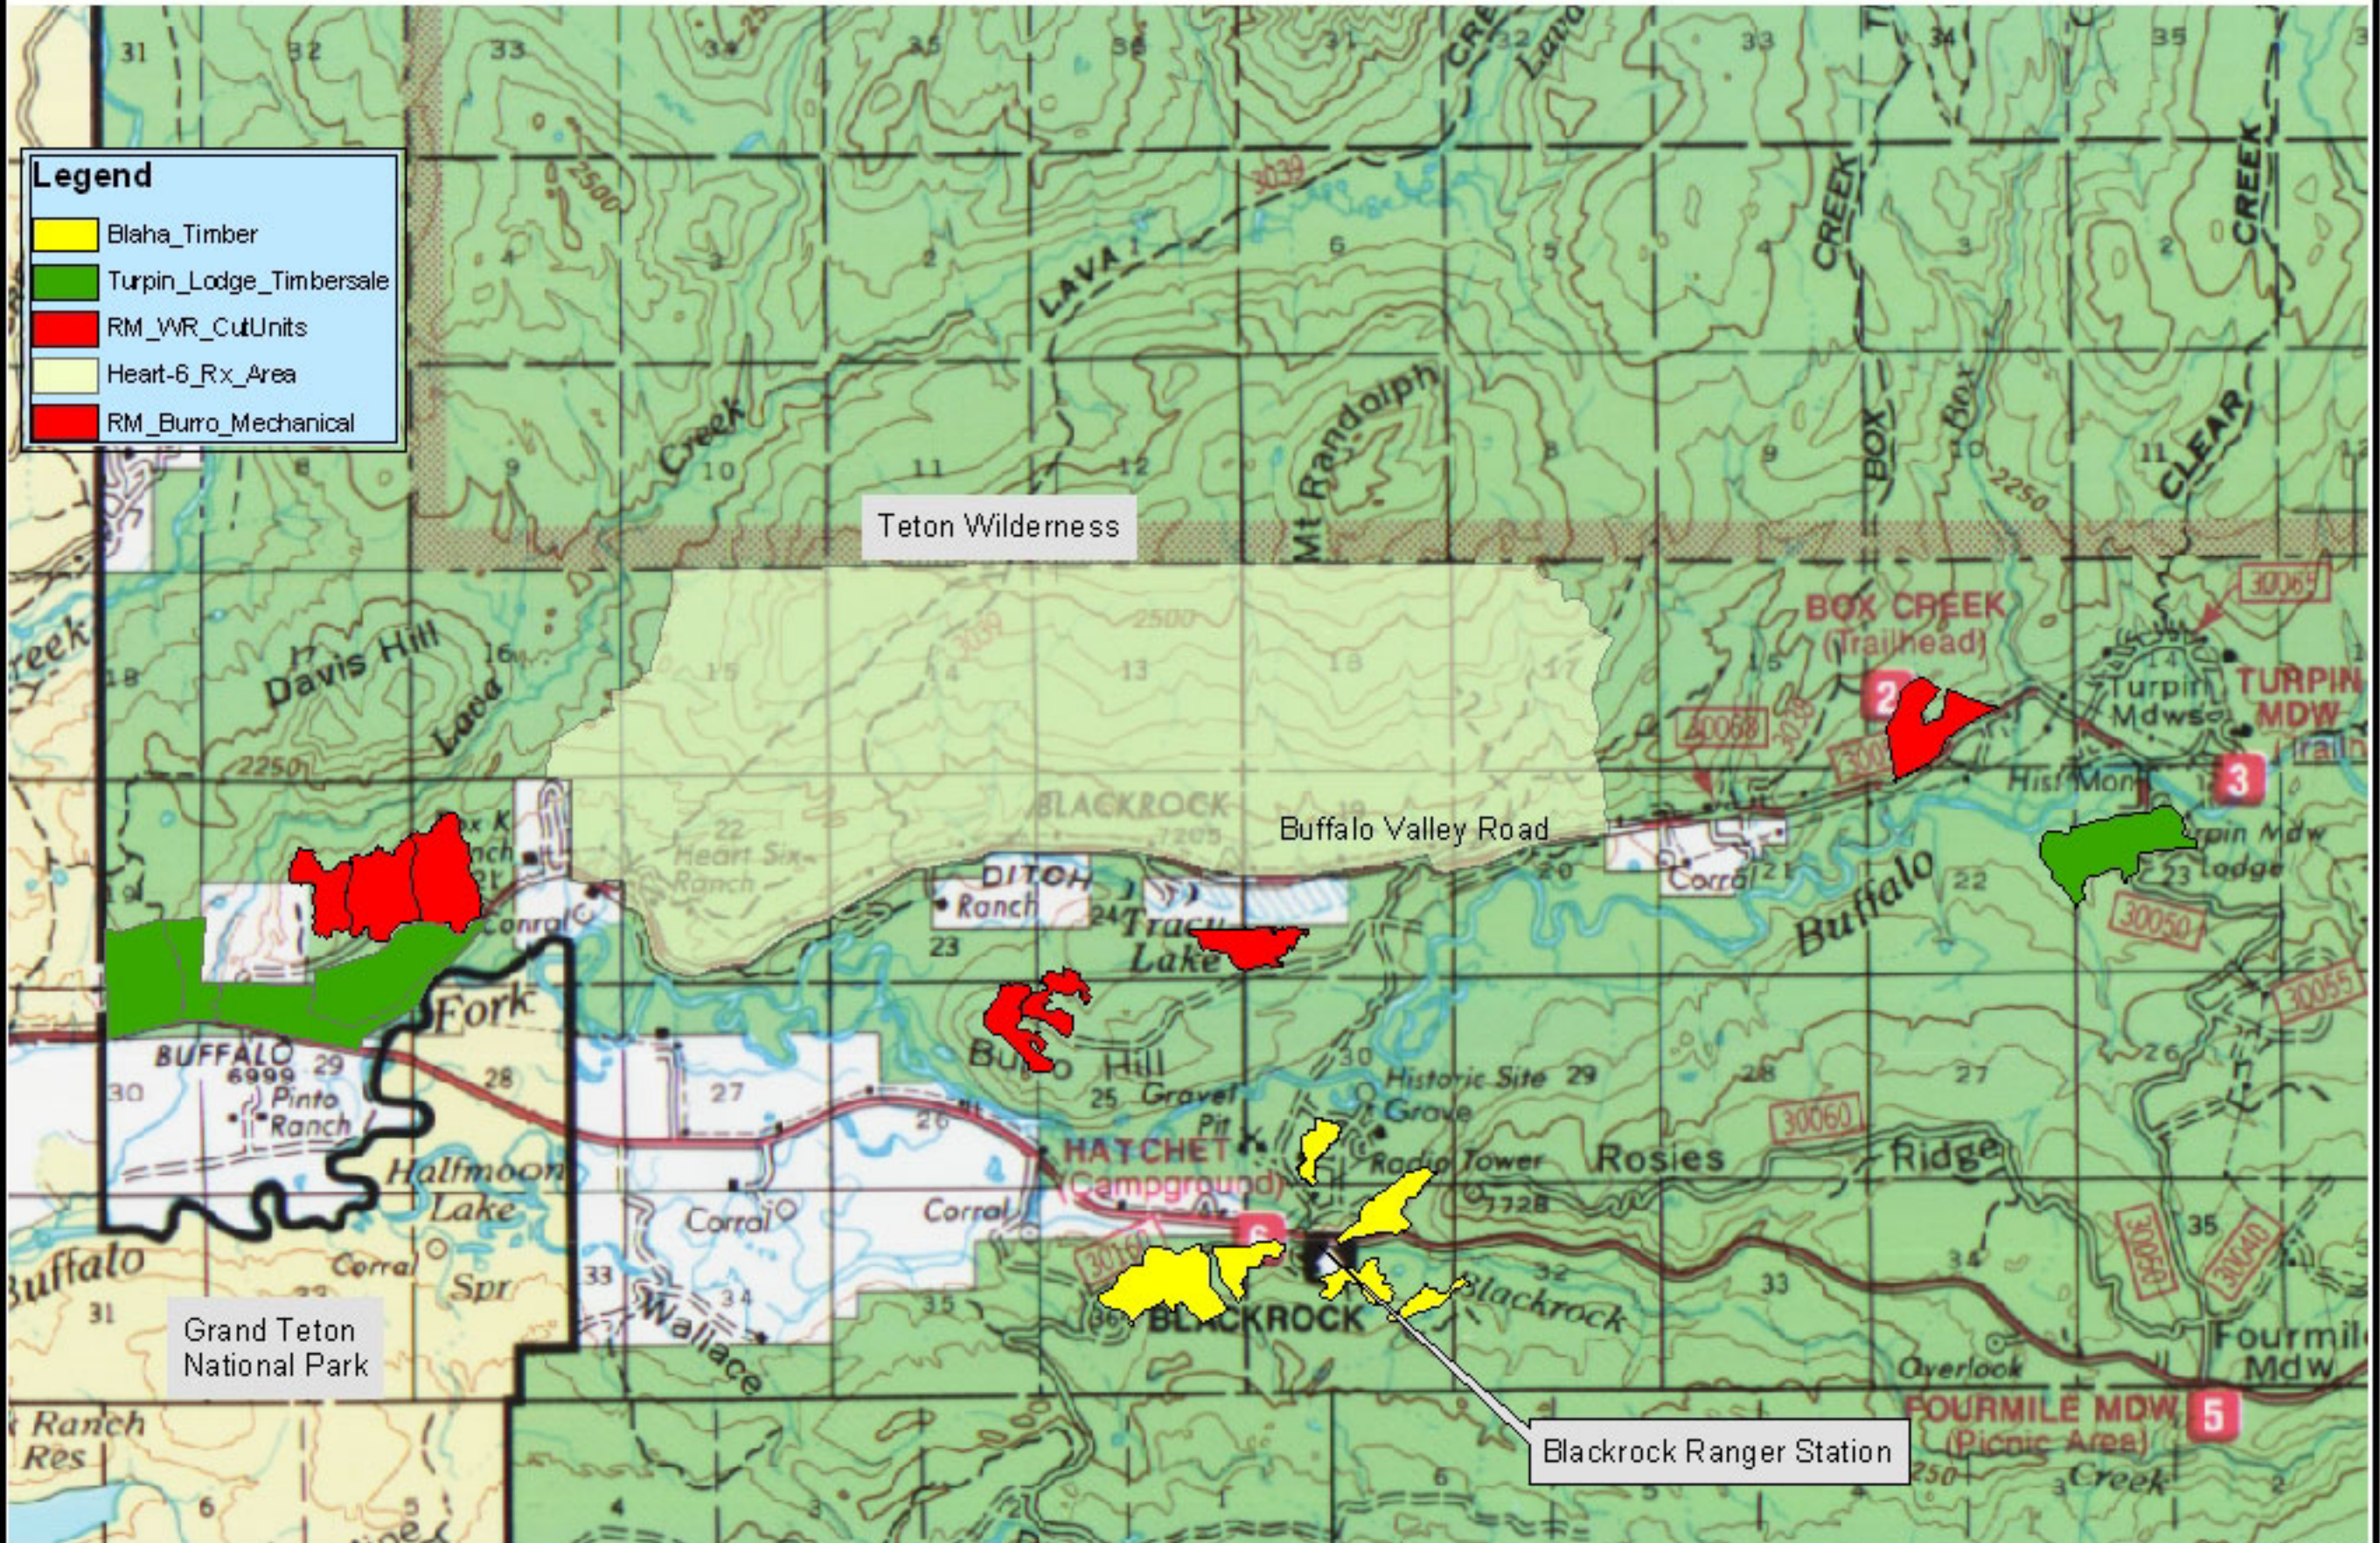

# Buffalo Valley Fuels Management

**Legend**

- Blaha\_Timber
- Turpin\_Lodge\_Timbersale
- RM\_WVR\_CutUnits
- Heart-6\_Rx\_Area
- RM\_Burro\_Mechanical

Blackrock Ranger Station