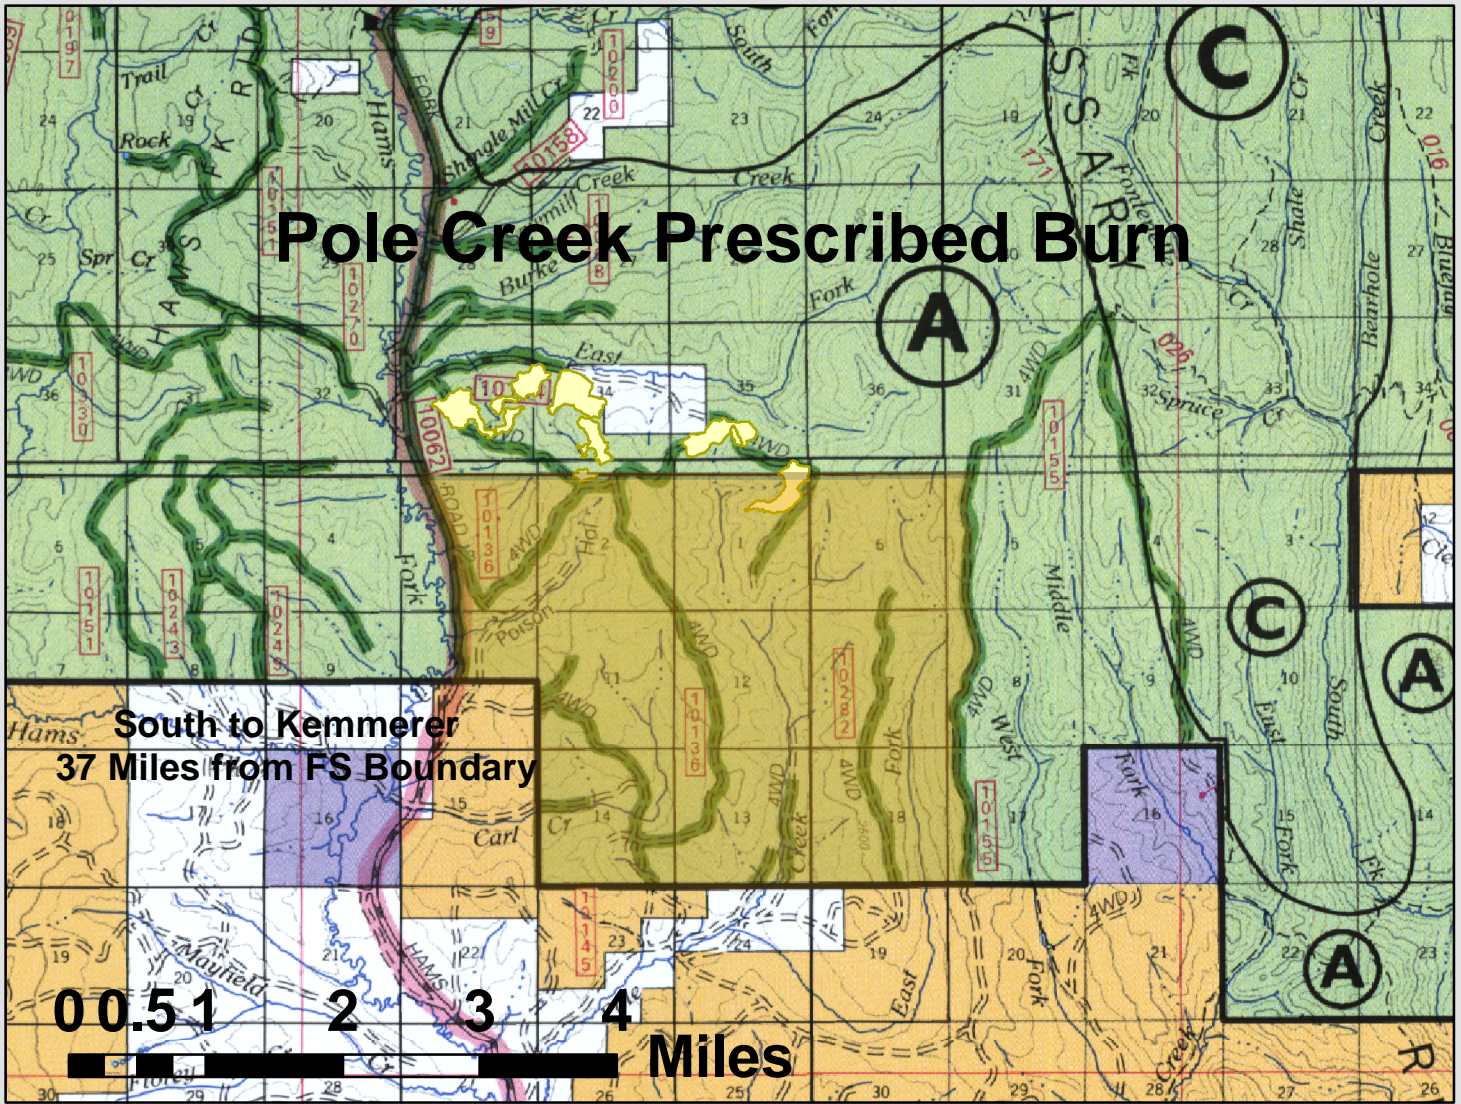

# East Fork - Pole Creek Vegetation Treatment

- Legend**
- Burn Analysis Area
  - Salvage Units

- Legend**
- salvage\_units