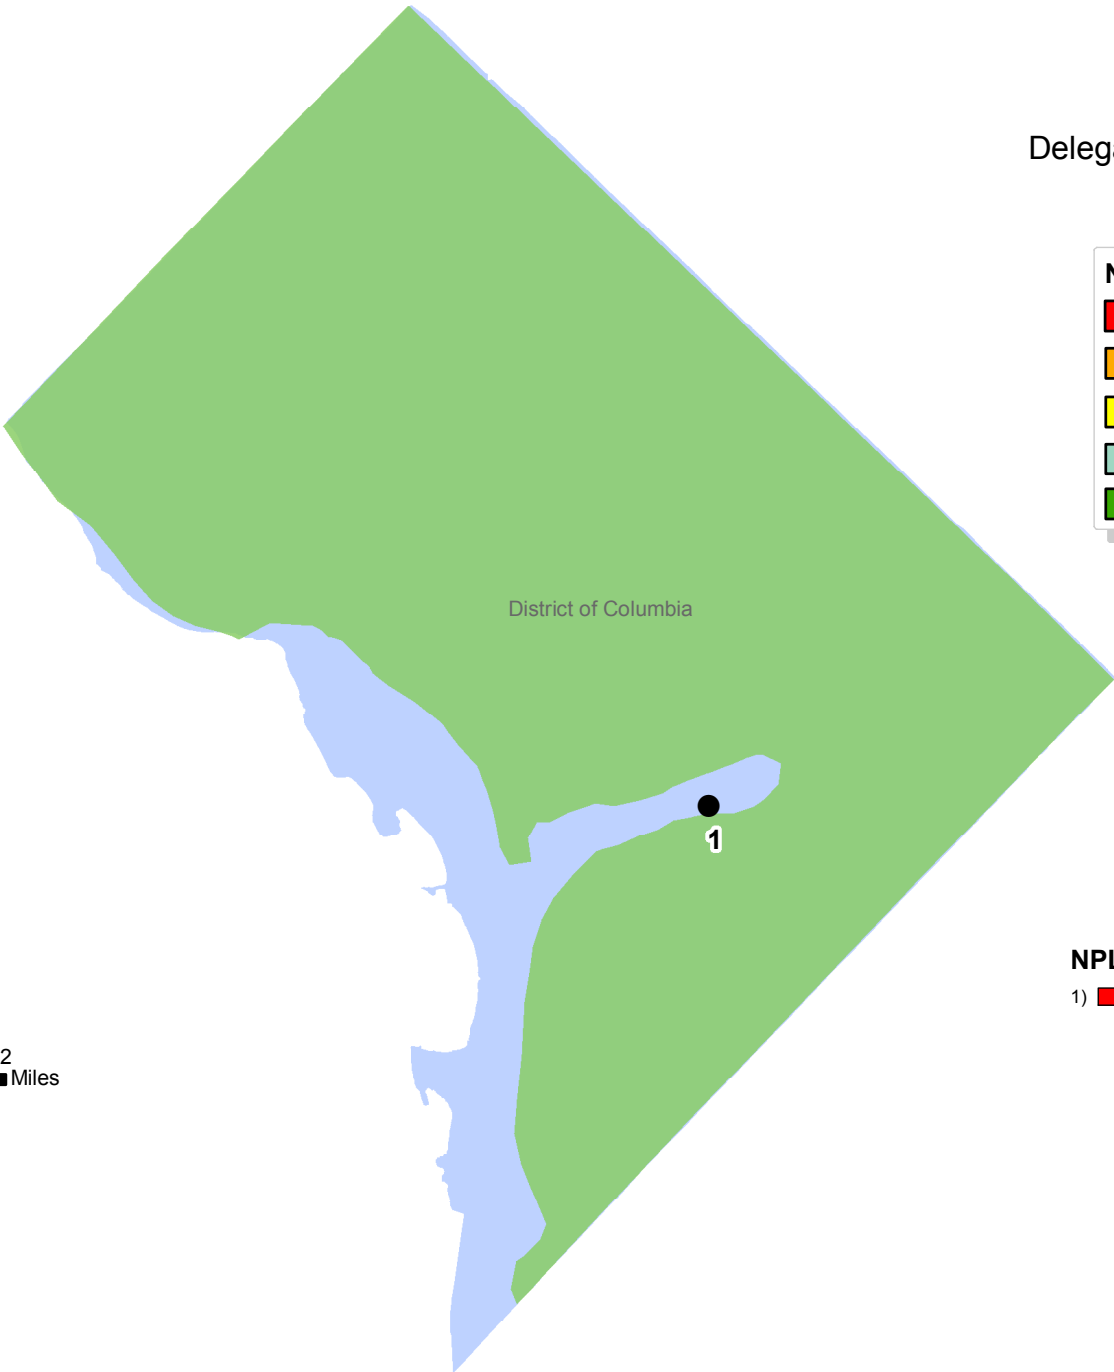

Stages of NPL Sites in Washington, D.C.

Delegate Eleanor Holmes Norton (D)

NPL Stage Key

- Investigation Planned
- Investigation Underway
- Design Underway
- Cleanup Construction Underway
- Cleanup Construction Complete

NPL Sites

1) [Color key for site 1] WASHINGTON NAVY YARD

1:125,000

Data Sources
NPL Sites: US EPA Region 3 Hazardous Site Clean-Up Div; CERCLIS
Congressional District: www.nationalatlas.gov
Hydrography: USGS National Hydrography Dataset
State and County Boundaries: US EPA - Tele Atlas/GDT