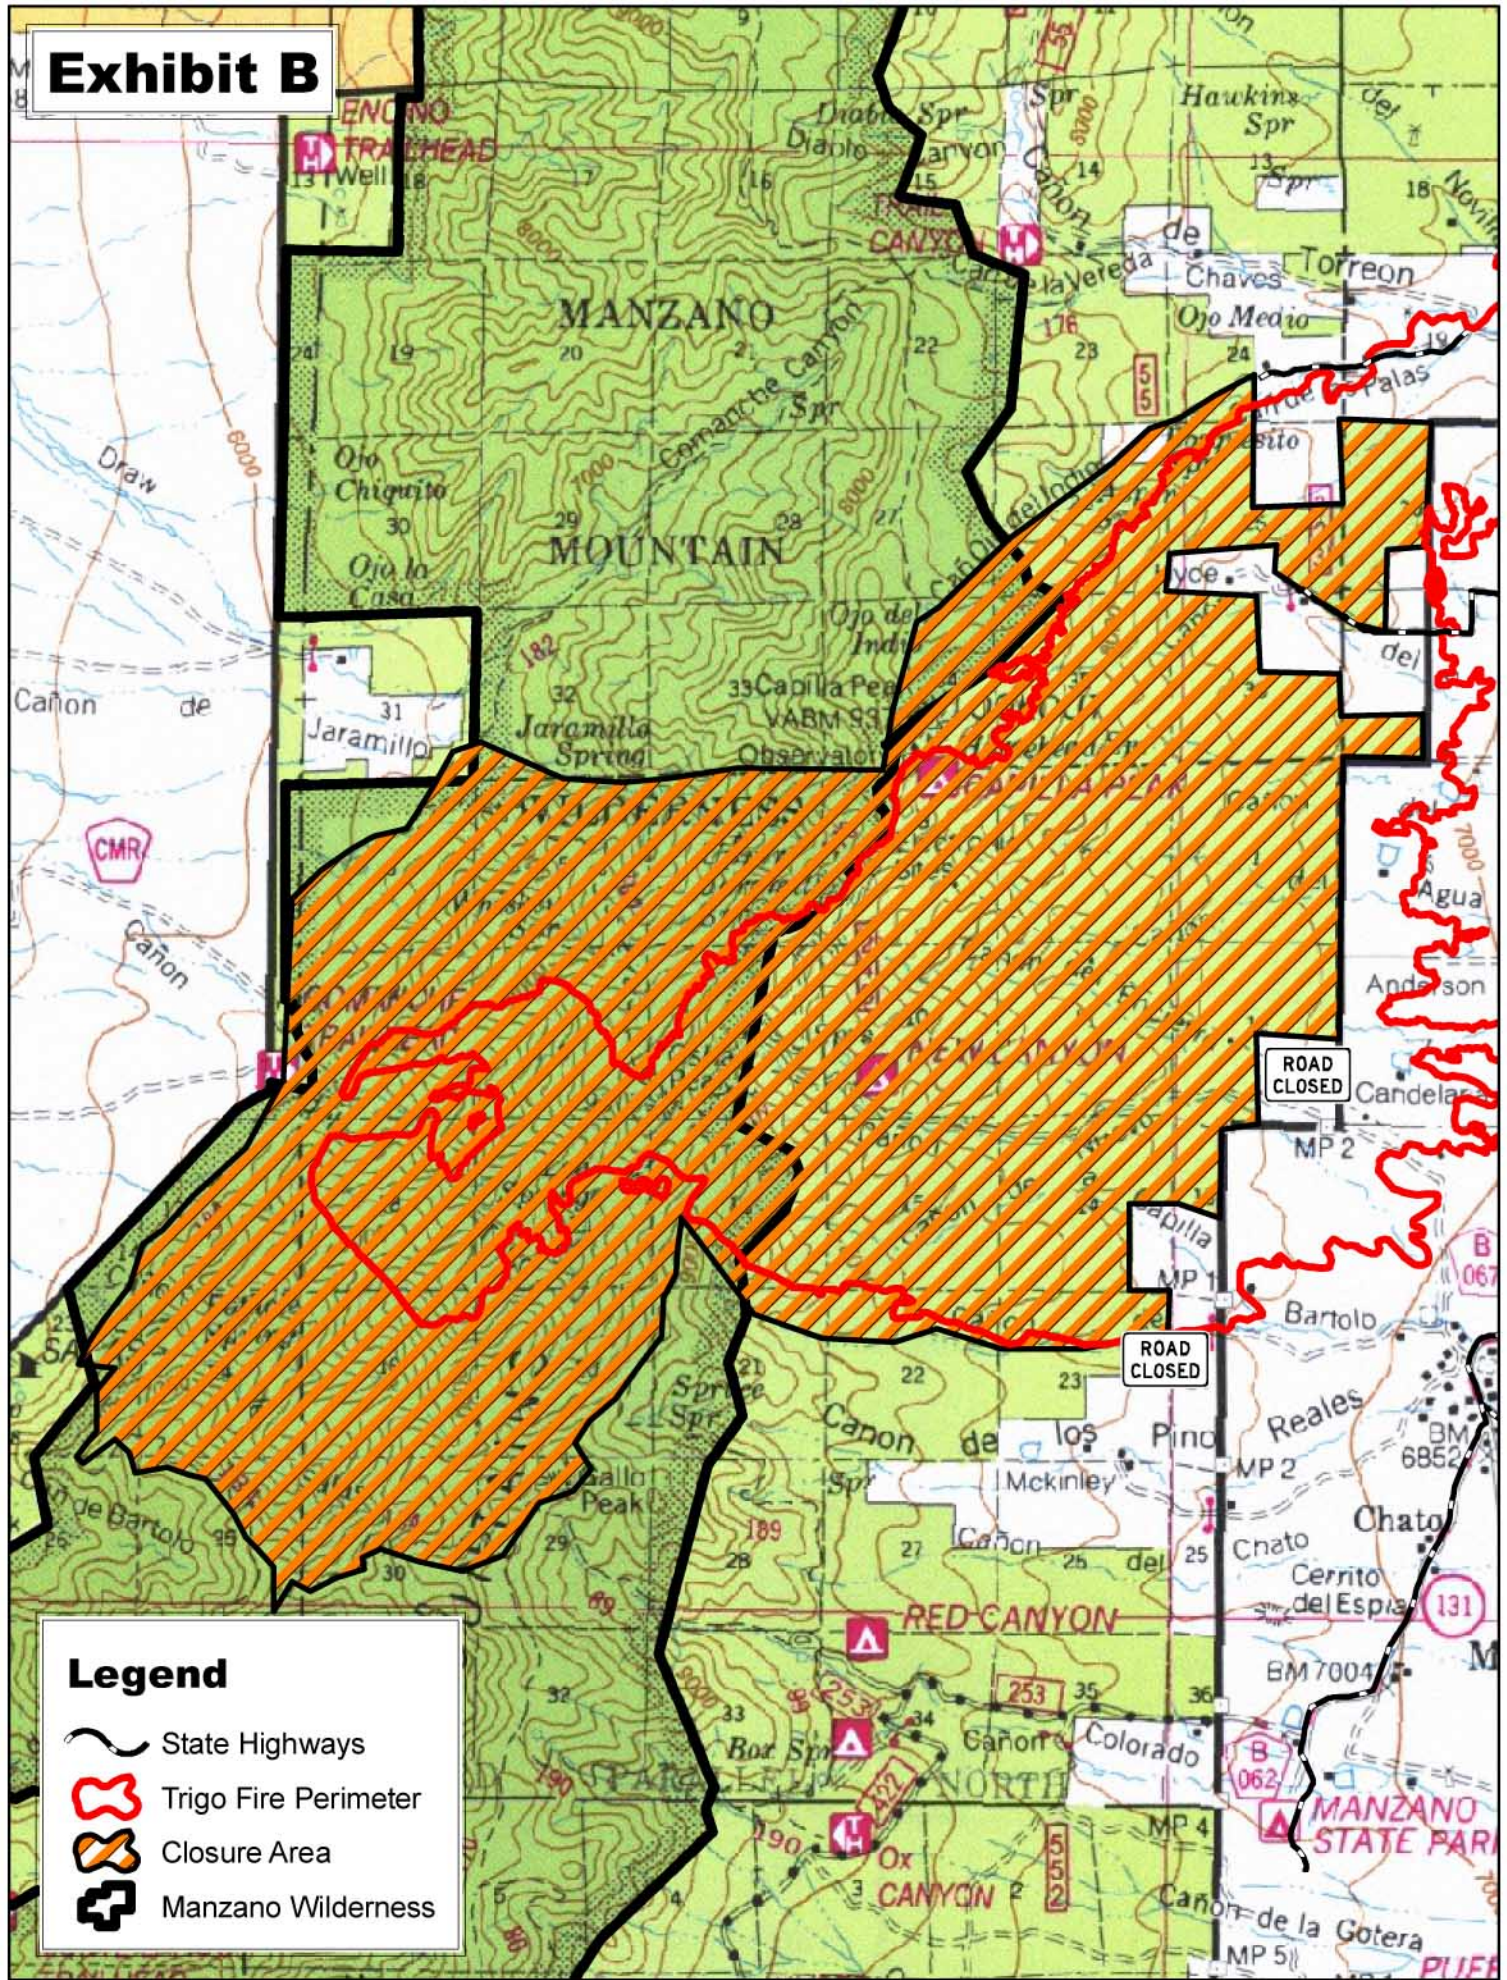

# Exhibit B

## Legend

-  State Highways
-  Trigo Fire Perimeter
-  Closure Area
-  Manzano Wilderness