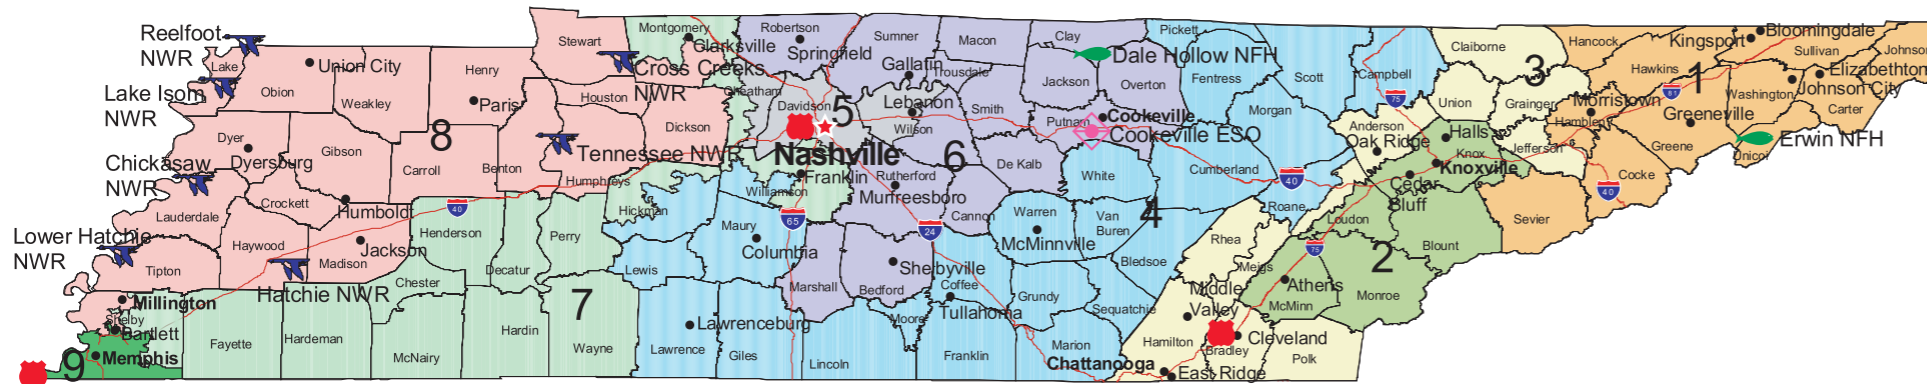

Tennessee Congressional Districts

Gov. Phil Bredesen (D)
Sen. Bob Corker (R)
Sen. Lamar Alexander (R)

1st. Rep. Phil Roe (R)
2nd Rep. John J. Duncan, Jr. (R)
3rd Rep. Zach Wamp (R)
4th Rep. Lincoln Davis (D)
5th Rep. Jim Cooper (D)
6th Rep. Bart Gordon (D)
7th Rep. Marsha Blackburn (R)
8th Rep. John S. Tanner (D)
9th Rep. Stephen Cohen (D)

Republicans are indicated by (R),
Democrats by (D).

- National Wildlife Refuge
- Law Enforcement Office
- Ecological Services Field Office (ESO)
- National Fish Hatchery

1/2009

For more information on the Southeast Region:
<http://www.fws.gov/southeast/ea/congressionalaffairs.html>