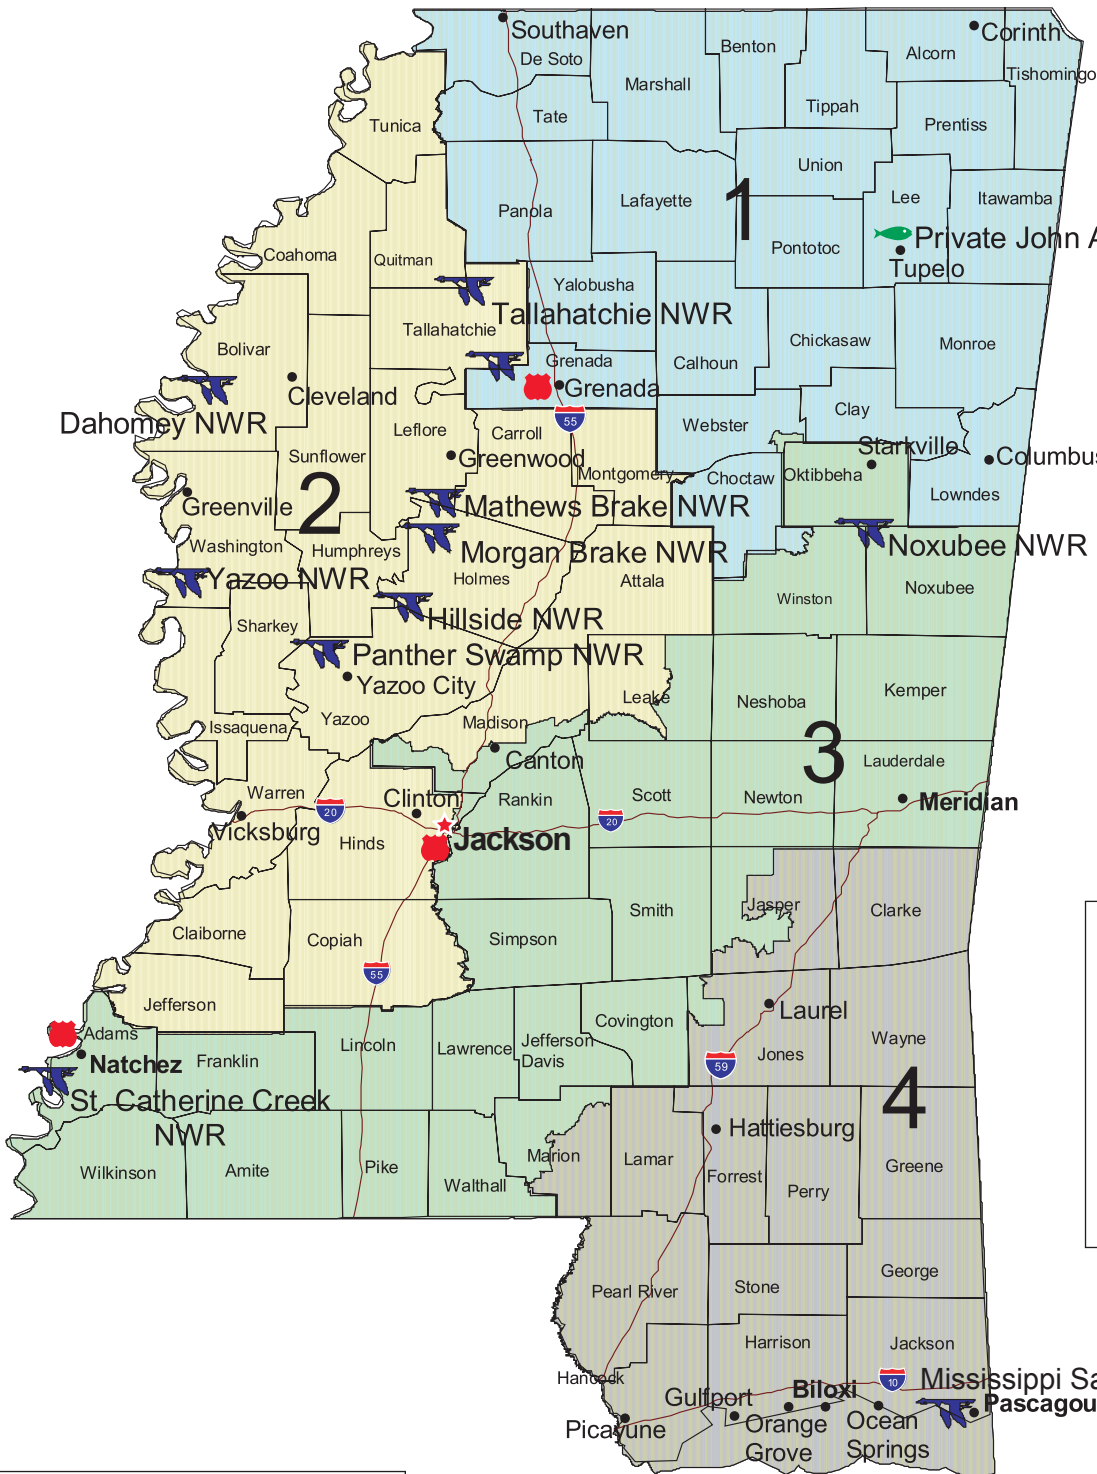

Mississippi Congressional Districts

Gov. Haley Barbour (R)
 Sen. Thad Cochran (R)
 Sen. Roger Wicker (R)

1st. Rep. Travis Childers (D)
 2nd Rep. Bennie G. Thompson (D)
 3rd Rep. Gregg Harper (R)
 4th Rep. Gene Taylor (D)

Republicans are indicated by (R),
 Democrats by (D).

-  National Wildlife Refuge
-  Law Enforcement Office
-  Ecological Services Field Office (ESO)
-  National Fish Hatchery

For more information on the Southeast Region:
<http://www.fws.gov/southeast/ea/congressionalaffairs.html>