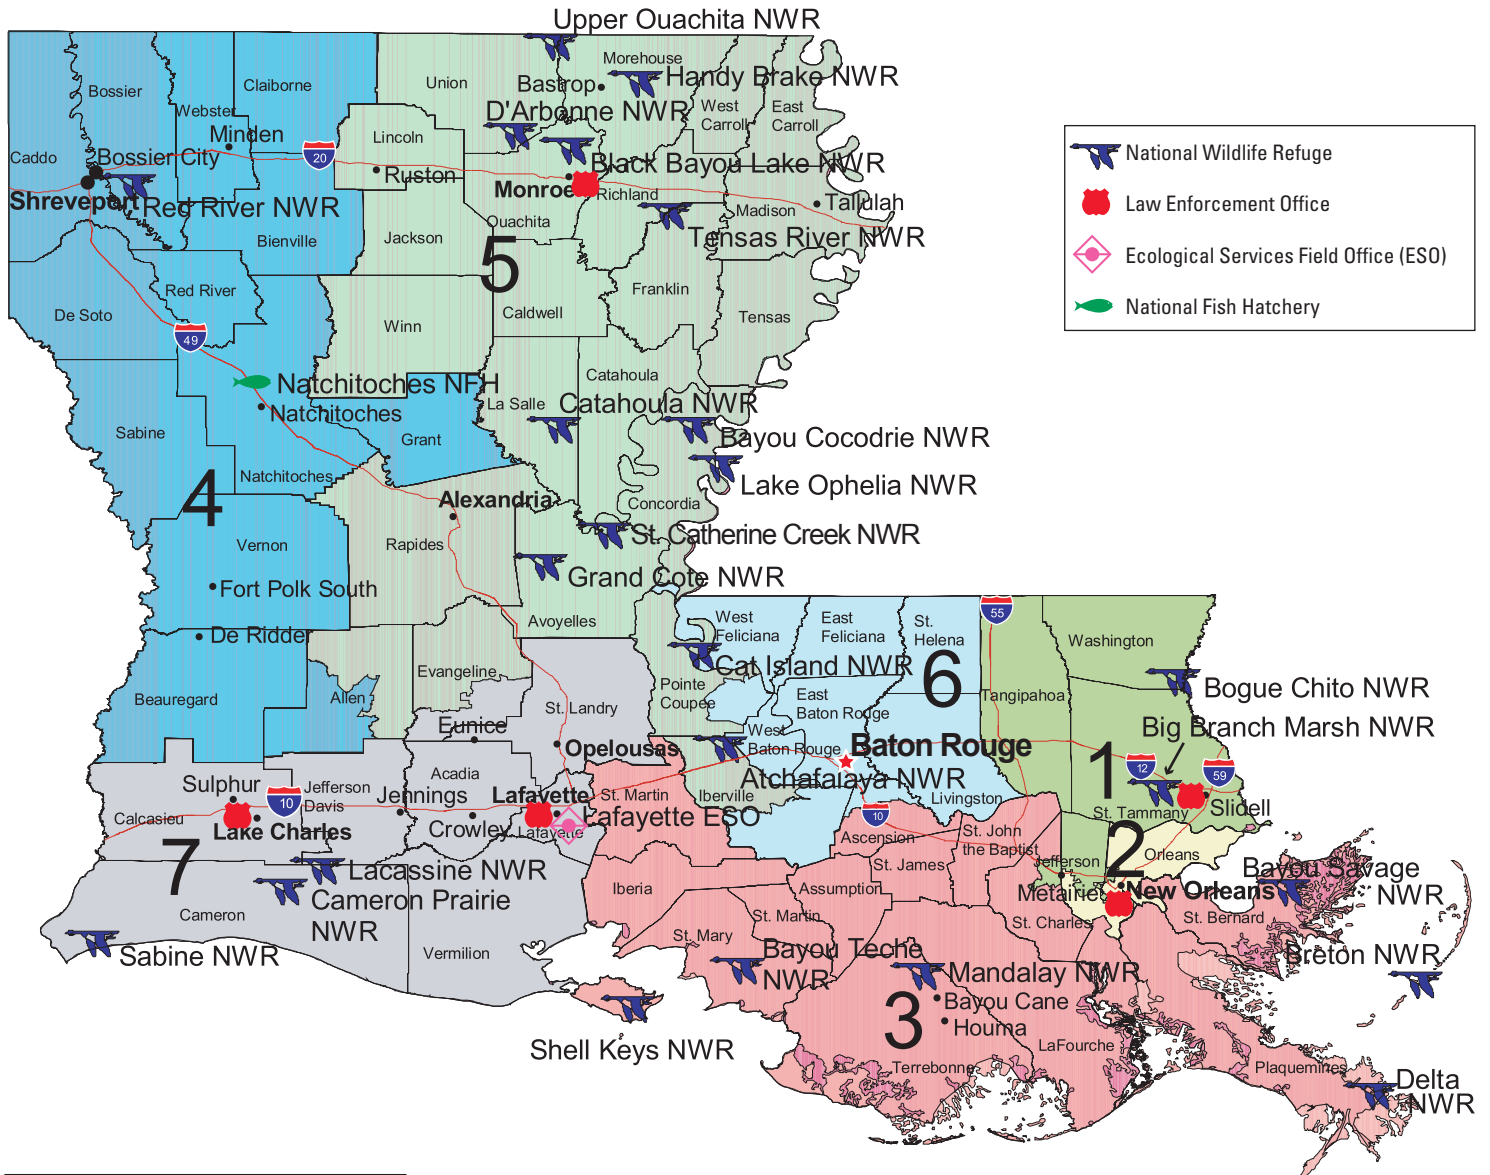

Louisiana Congressional Districts

-  National Wildlife Refuge
-  Law Enforcement Office
-  Ecological Services Field Office (ESO)
-  National Fish Hatchery

Gov. Bobby Jindal (R)
 Sen. David Vitter (R)
 Sen. Mary Landrieu (D)

1st: Rep. Steve Scalise (R)
 2nd Rep. Ann Cao (R)
 3rd Rep. Charles Melancon (D)
 4th Rep. John Fleming (R)
 5th Rep. Rodney Alexander (R)
 6th Rep. Bill Cassidy (R)
 7th Rep. Charles Boustany (R)

Republicans are indicated by (R),
 Democrats by (D).

1/2009

For more information on the Southeast Region:
<http://www.fws.gov/southeast/ea/congressionalaffairs.html>