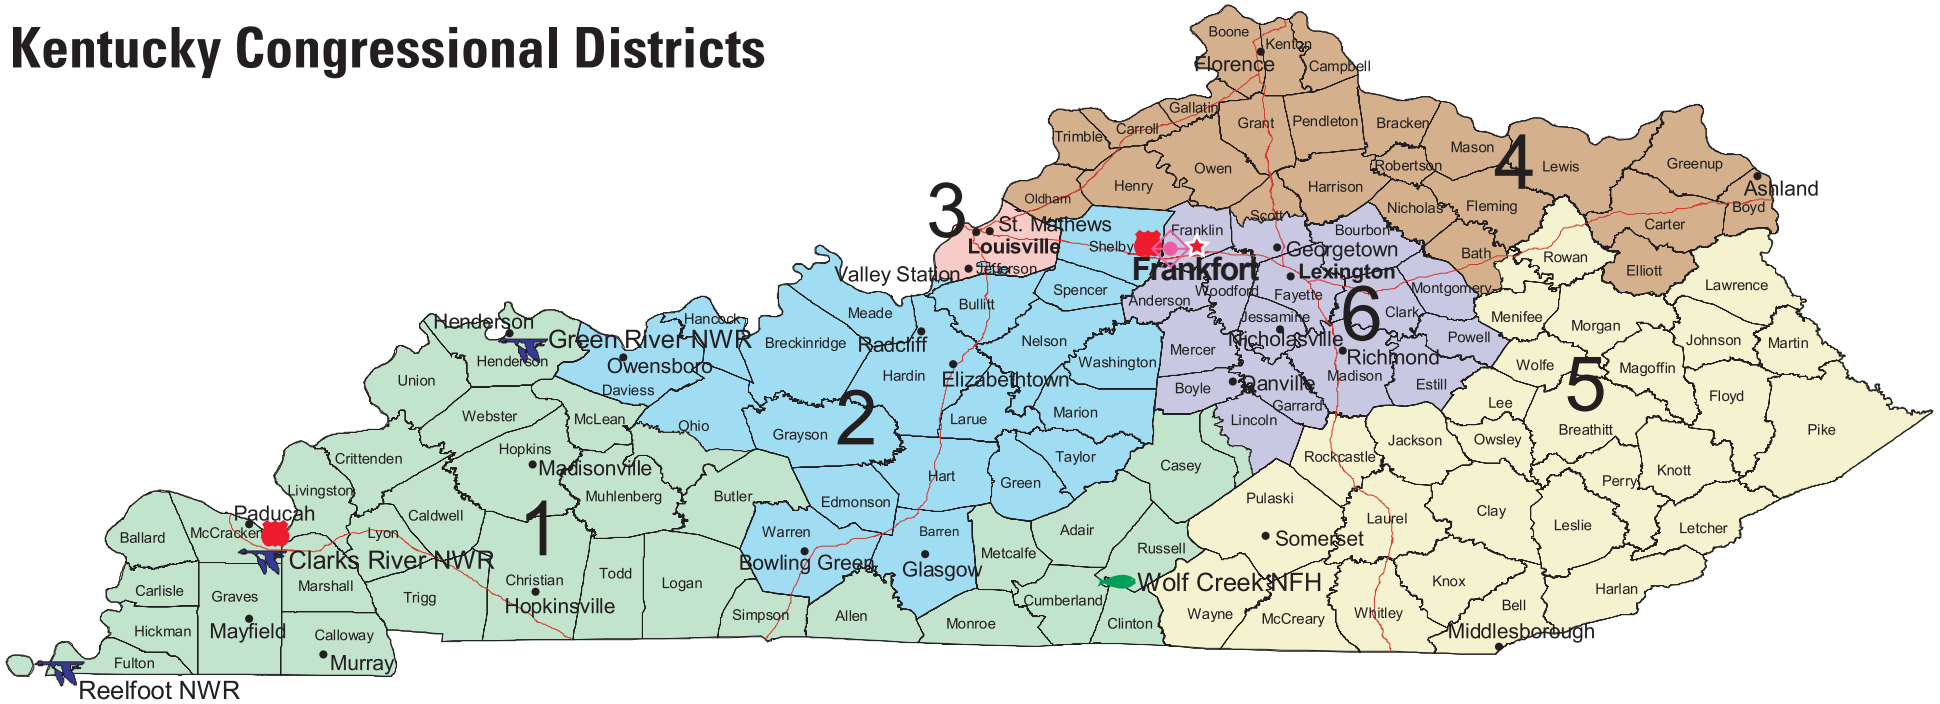

Kentucky Congressional Districts

Gov. Ernie Fletcher (R)
 Sen. Mitch McConnell (R)
 Sen. Jim Bunning (R)

1st. Rep. Edward Whitfield (R)
 2nd Rep. Brett Guthrie (R)
 3rd Rep. John Yarmuth (D)
 4th Rep. Geoff Davis (R)
 5th Rep. Harold Rogers (R)
 6th Rep. Ben Chandler (D)

Republicans are indicated by (R),
 Democrats by (D).

-  National Wildlife Refuge
-  Law Enforcement Office
-  Ecological Services Field Office (ESO)
-  National Fish Hatchery

For more information on the Southeast Region:
<http://www.fws.gov/southeast/ea/congressionalaffairs.html>