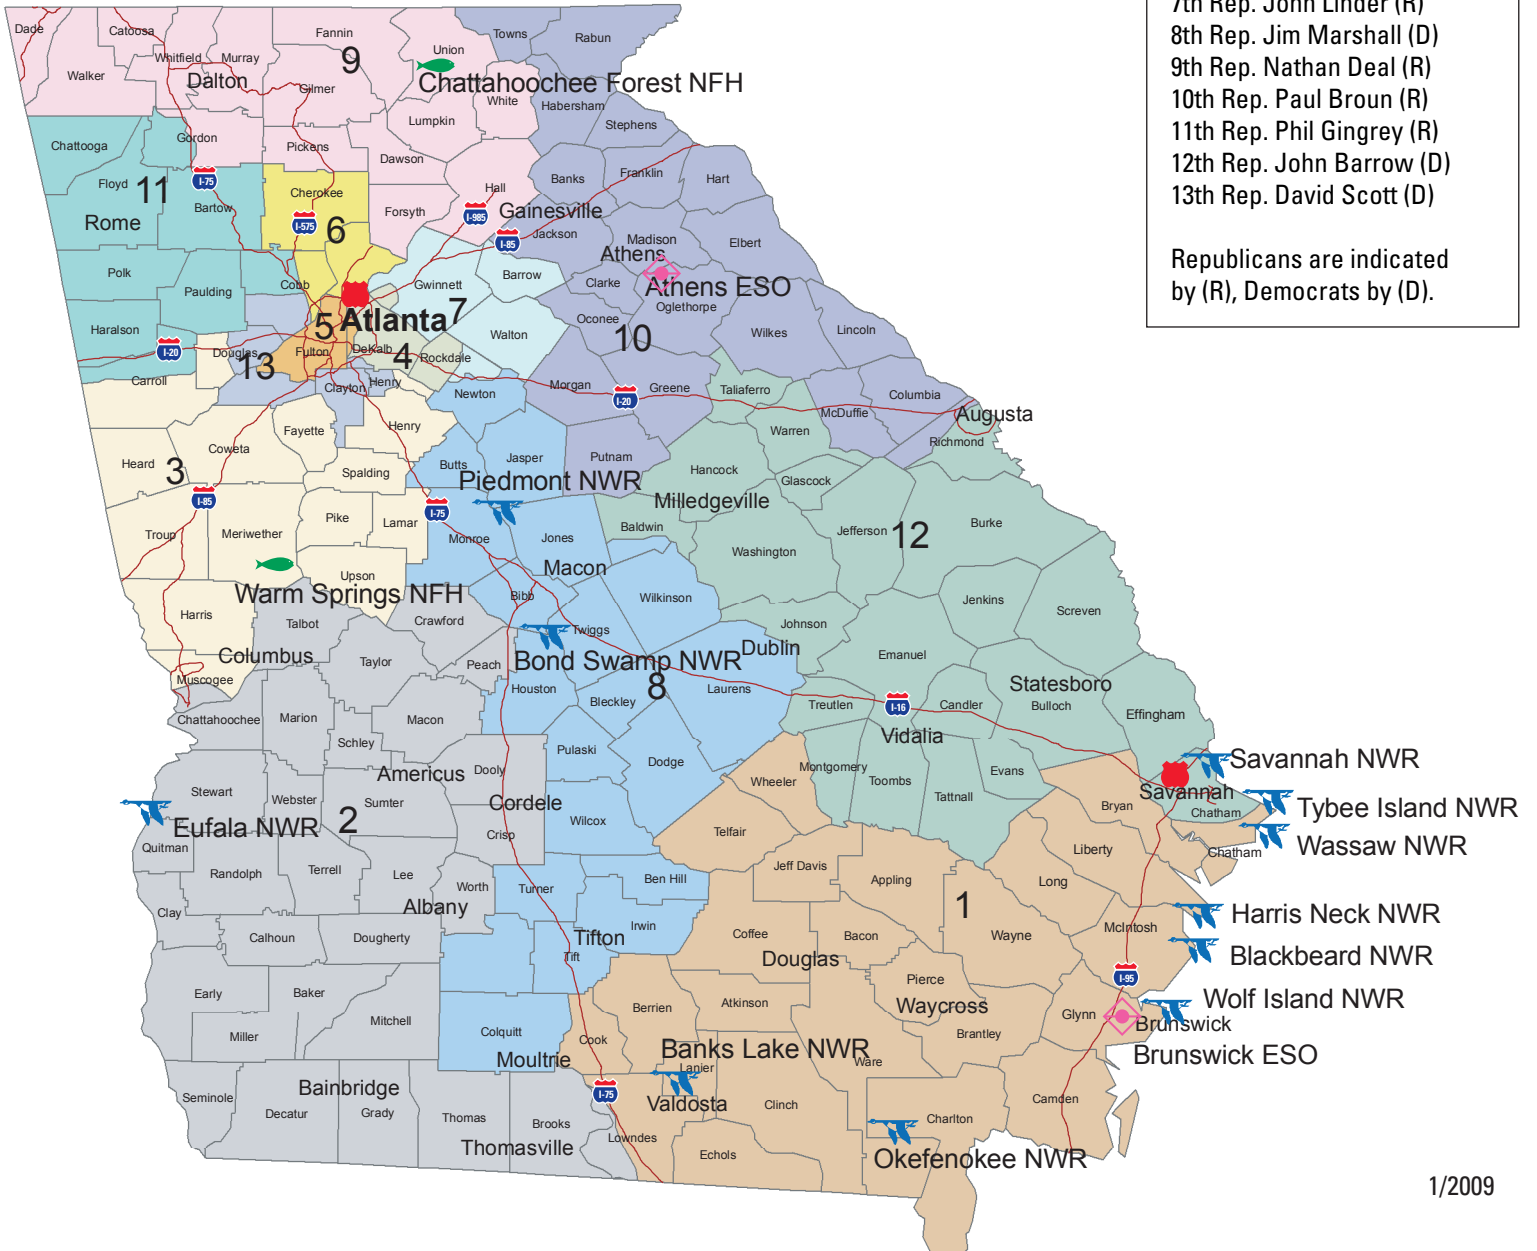

Georgia Congressional Districts

Gov. Sonny Perdue (R)
 Sen. Johnny Isakson (R)
 Sen. Saxby Chambliss (R)

1st Rep. Jack Kingston (R)
 2nd Rep. Sanford Bishop (D)
 3rd Rep. Lynn Westmoreland (R)
 4th Rep. Hank Johnson (D)
 5th Rep. John Lewis (D)
 6th Rep. Tom Price (R)
 7th Rep. John Linder (R)
 8th Rep. Jim Marshall (D)
 9th Rep. Nathan Deal (R)
 10th Rep. Paul Broun (R)
 11th Rep. Phil Gingrey (R)
 12th Rep. John Barrow (D)
 13th Rep. David Scott (D)

Republicans are indicated by (R), Democrats by (D).

1/2009

-  National Wildlife Refuge
-  Law Enforcement Office
-  Ecological Services Field Office (ESO)
-  National Fish Hatchery

For more information on the Southeast Region:
<http://www.fws.gov/southeast/ea/congressionalaffairs.html>