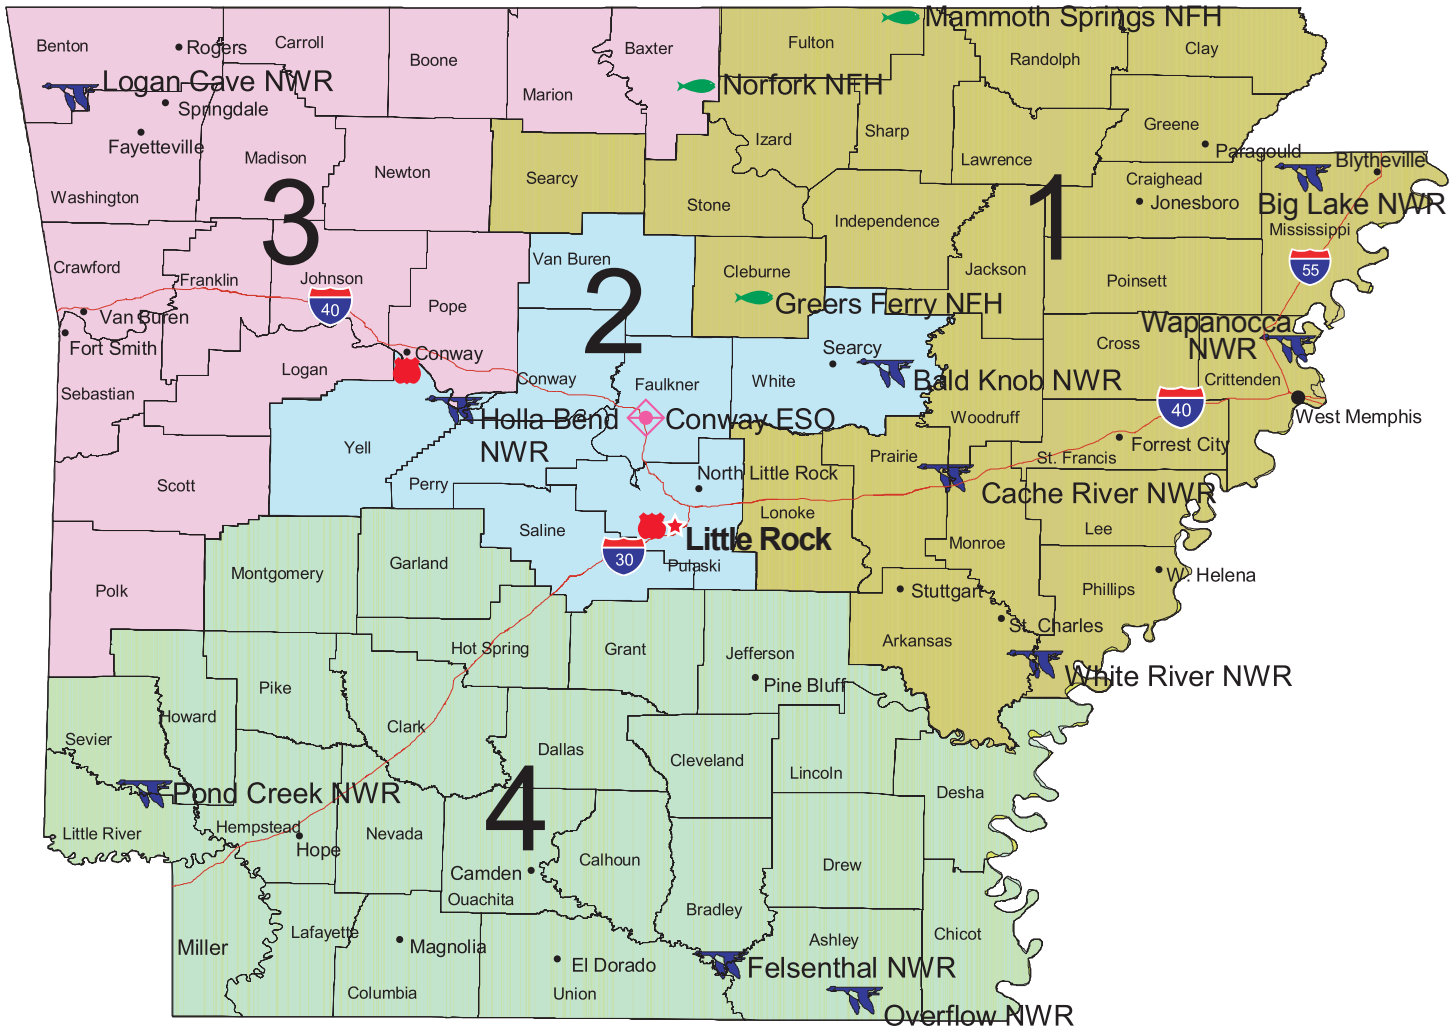

Arkansas Congressional Districts

Gov. Mike Beebe (D)
 Sen. Mark Pryor (D)
 Sen. Blanche Lincoln (D)

1st Rep. Marion Berry (D)
 2nd Rep. Vic Snyder (D)
 3rd Rep. John Boozman (R)
 4th Rep. Mike Ross (D)

Republicans are indicated by (R),
 Democrats by (D).

-  National Wildlife Refuge
-  Law Enforcement Office
-  Ecological Services Field Office (ESO)
-  National Fish Hatchery

For more information on the Southeast Region:
<http://www.fws.gov/southeast/ea/congressionalaffairs.html>